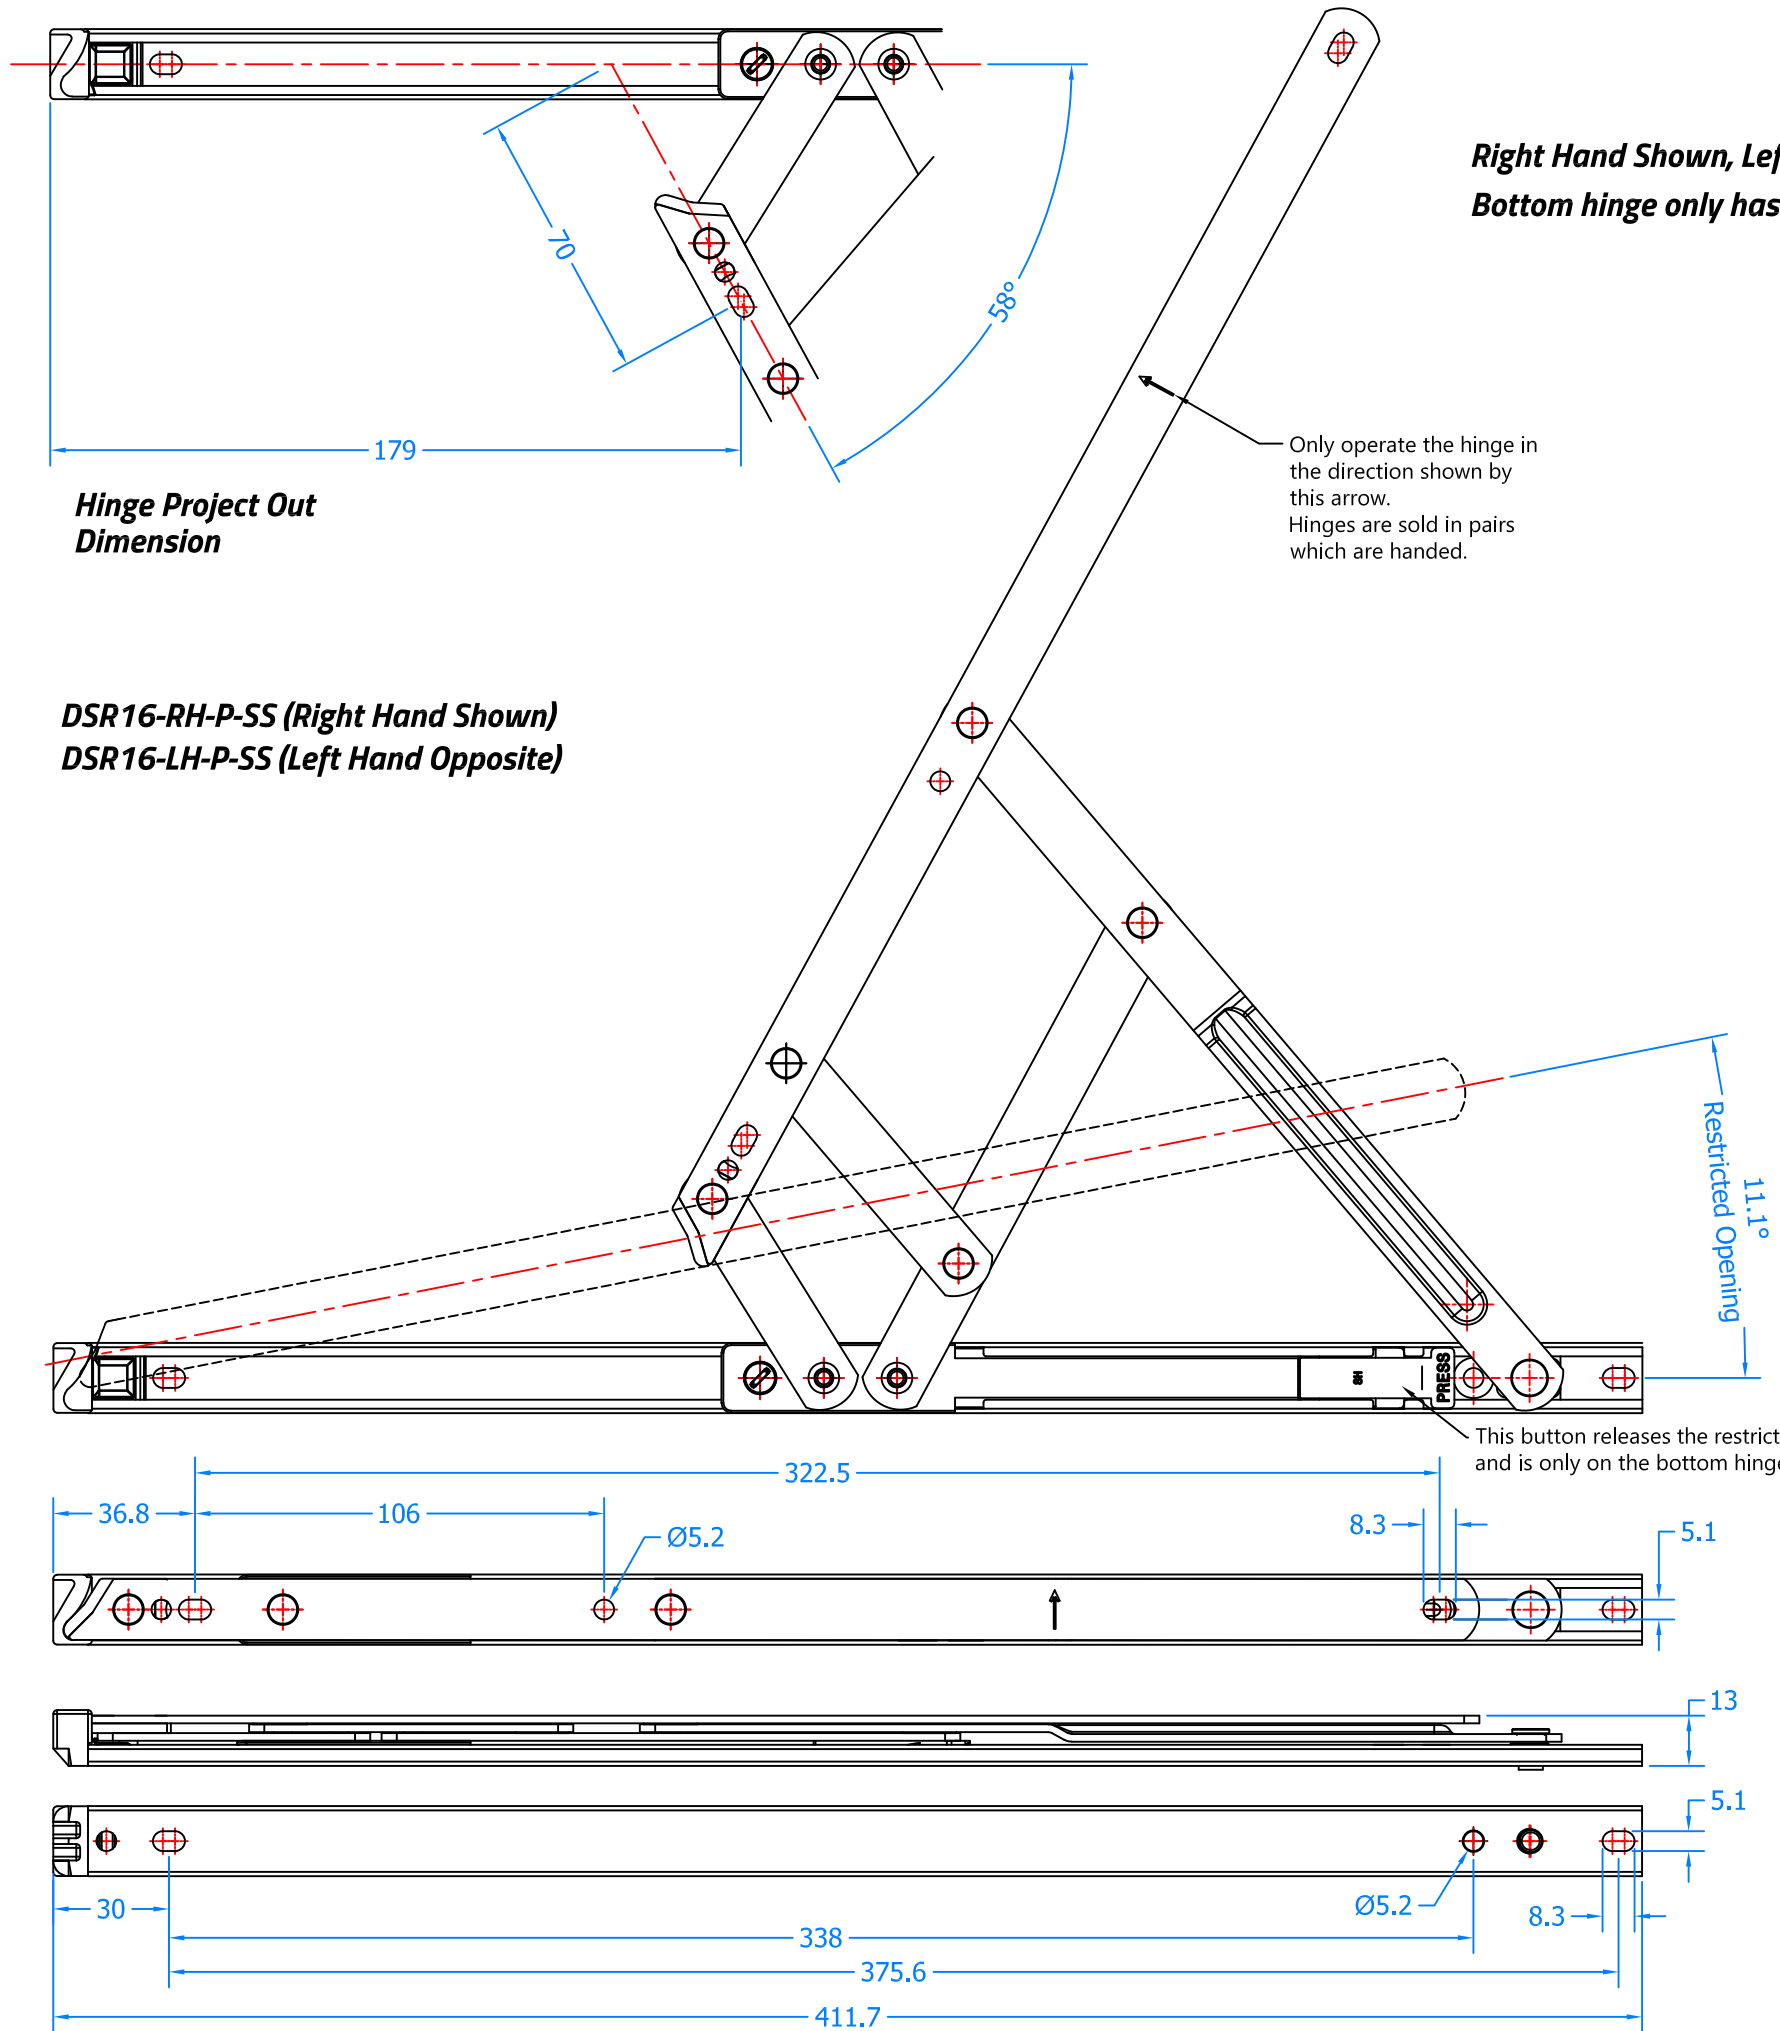

REVISION HISTORY

Revision	Description	Drawn	Date
A	Release	PW	03/09/18

Innovating & Upgrading the Style, Performance & Longevity of External Doors & Windows Globally.

Coastal Specialist Ironmongery Ltd.

Global House, Bojea Industrial Estate, Trethowel, St Austell, PL25 5RJ
t | 01726 871725 - f | 01726 871731 - e | sales@coastal-group.com
w | www.coastal-group.com

Drawing Title:
DSR16-RH-P-SS
16" Side Hung Defender Restricted

Product Range:
Right Hand Shown, Left Hand Opposite

Additional Info:
SIDE HUNG
Bottom Hinge Only Has Restriction

Date Drawn: 04/09/2018

Drawn By: Phil Walklett

Part Number: DSR-16-RH-P-SS / DSR-16-LH-P-SS

File Name: CG-DSR16-P-SS.dwg

Revision: A

Drawing Scale: Not to Scale

Sheet Number: 1 of 1

THIRD ANGLE PROJECTION