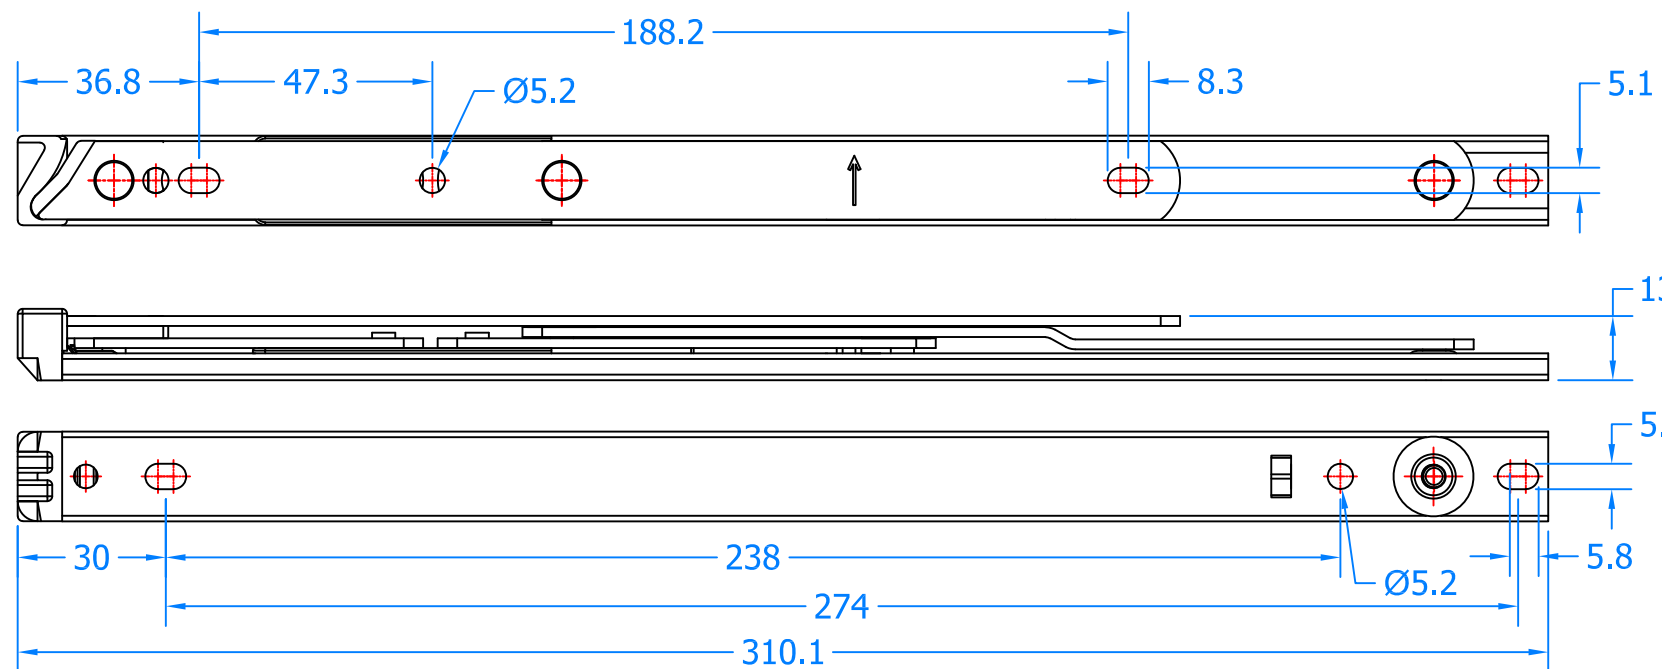

REVISION HISTORY

Revision	Description	Drawn	Date
A	Release	PW	03/09/18

Right Hand Shown, Left Hand Opposite.

Innovating & Upgrading the Style, Performance & Longevity of External Doors & Windows Globally.

Product Range:
Restricted Friction Hinge

Additional Info:
 TOP HUNG
 Both Hinges Have Restriction

Date Drawn: 04/09/2018

Drawn By: Phil Walklett

Part Number: DTR12-TV-SS

File Name: CG-DTR12-TV-SS.dwg

Revision: A

Drawing Scale: Not to Scale

Sheet Number: 1 of 1

THIRD ANGLE PROJECTION

This drawing and specification are the property of Coastal, they are issued in strict confidence and shall not be reproduced, copied or used without written permission.