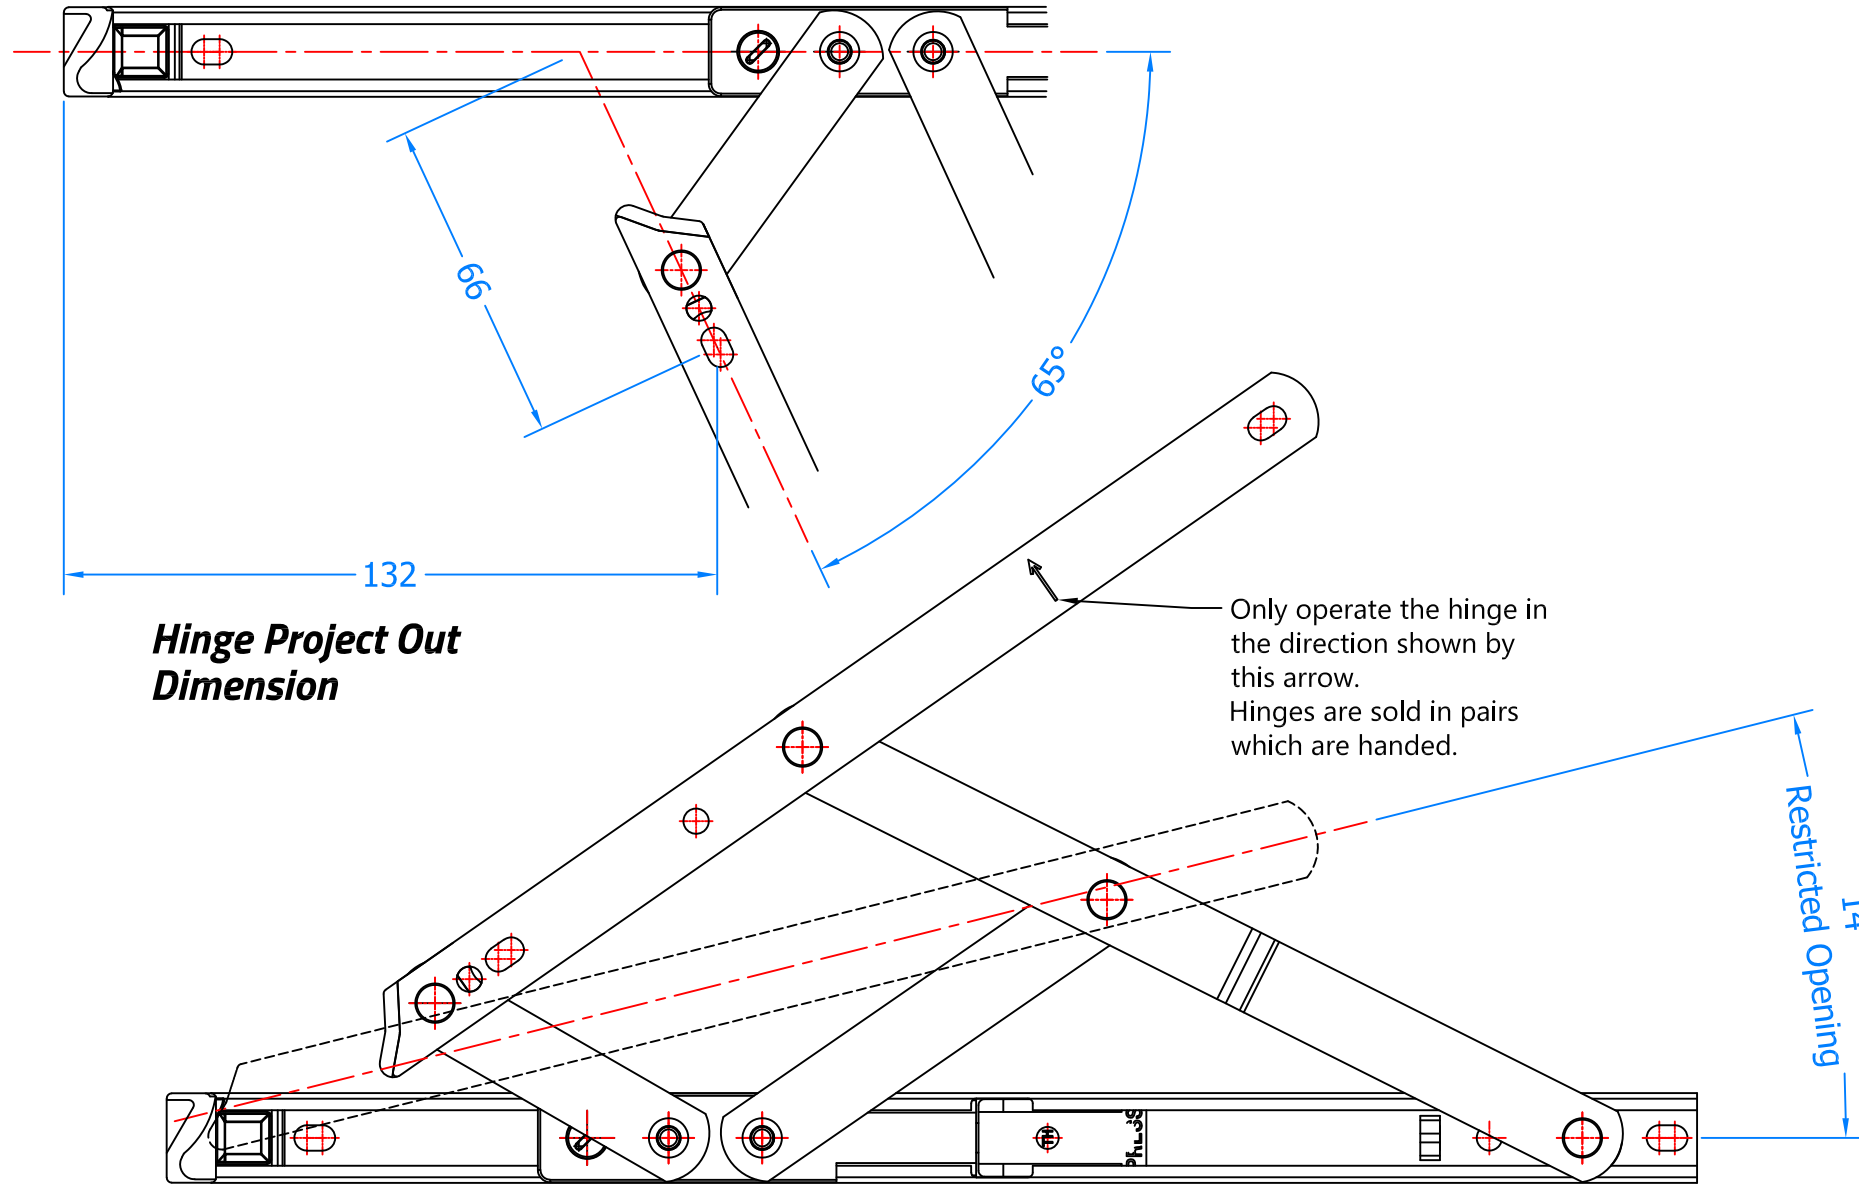

REVISION HISTORY

Revision	Description	Drawn	Date
A	Release	PW	03/09/18

Right Hand Shown, Left Hand Opposite.

Innovating & Upgrading the Style, Performance & Longevity of External Doors & Windows Globally.

Product Range:
Restricted Friction Hinge

Additional Info:
 TOP HUNG
 Both Hinges Have Restriction

Date Drawn: 04/09/2018

Drawn By: Phil Walklett

Part Number: DTR12-TV-SS

File Name: CG-DTR12-TV-SS.dwg

Revision: A

Drawing Scale: Not to Scale

Sheet Number: 1 of 1

THIRD ANGLE PROJECTION

This drawing and specification are the property of Coastal, they are issued in strict confidence and shall not be reproduced, copied or used without written permission.