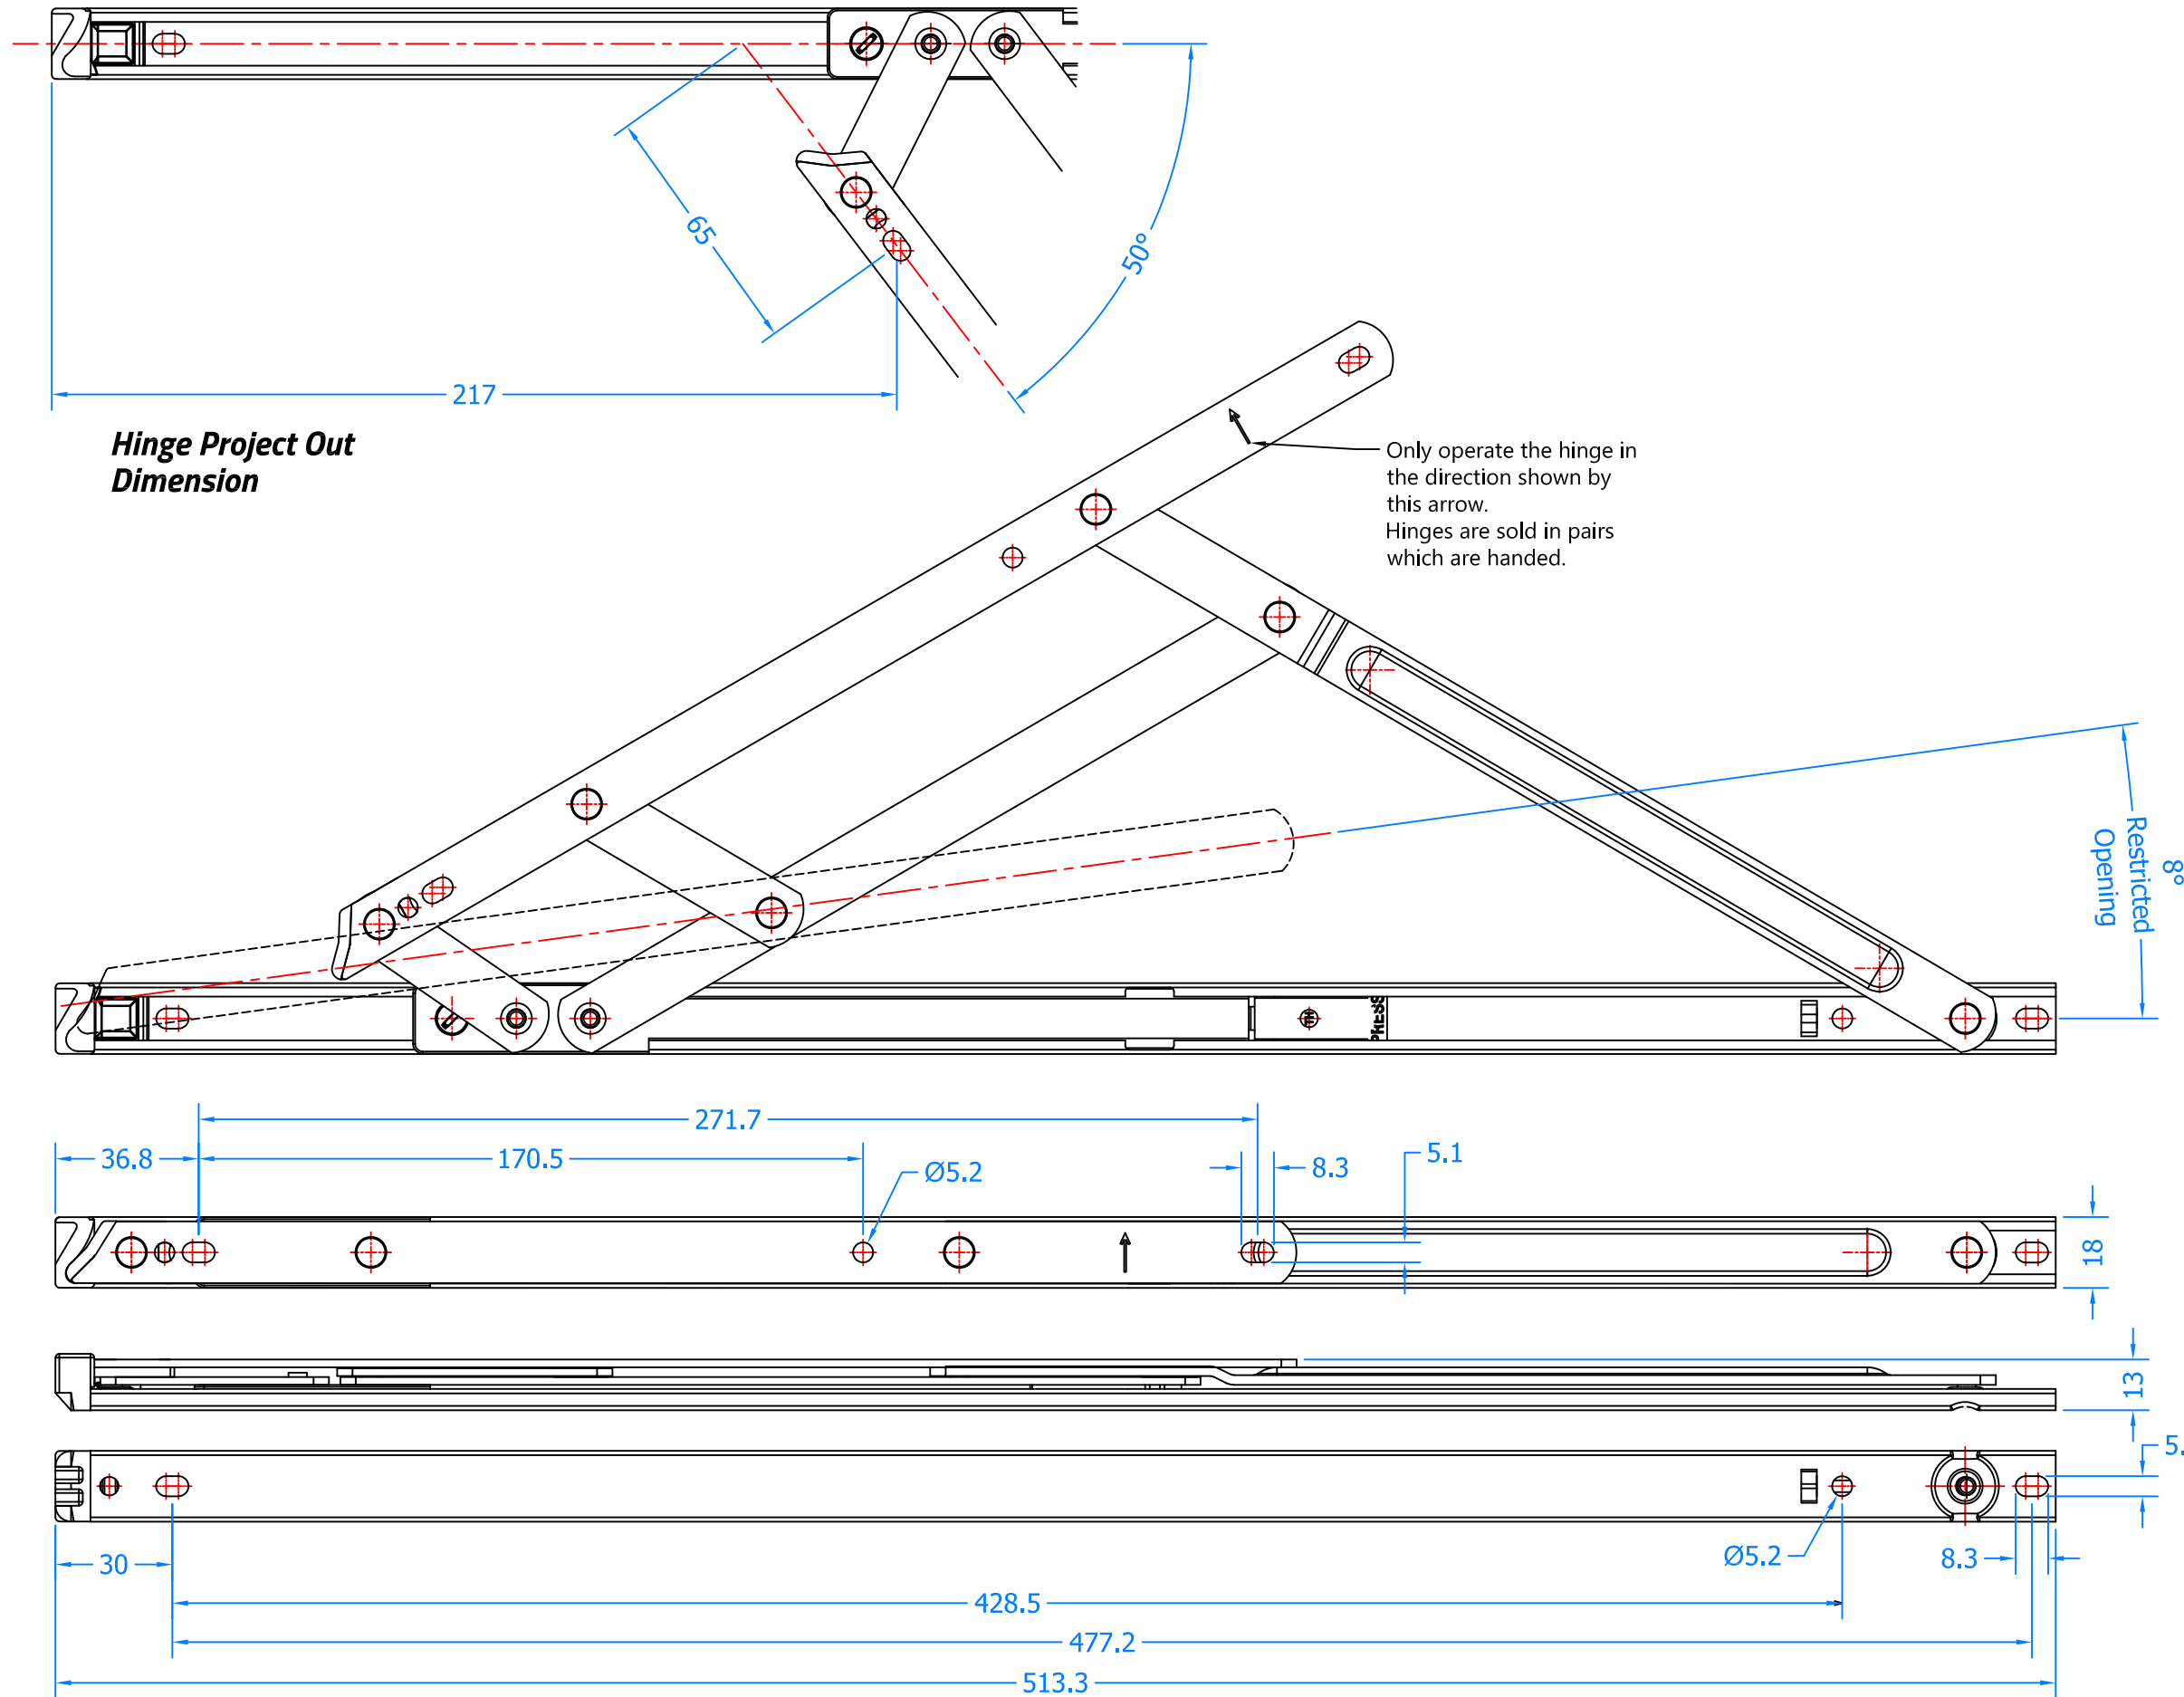

**REVISION HISTORY**

Revision	Description	Drawn	Date
A	Release	PW	04/09/18

**Right Hand Shown, Left Hand Opposite.**

**Innovating & Upgrading the Style, Performance & Longevity of External Doors & Windows Globally.**

Drawing Title:  
**DTR20-TV-SS**  
**20" Top Hung Defender Restricted**

Product Range:  
**Restricted Friction Hinge**

Additional Info: TOP HUNG  
 Both Hinges Have Restriction

Date Drawn: 04/09/2018  
 Drawn By: Phil Walklett  
 Part Number: DTR20-TV-SS  
 File Name: CG-DTR20-TV-SS.dwg  
 Revision: A  
 Drawing Scale: Not to Scale  
 Sheet Number: 1 of 1

THIRD ANGLE PROJECTION

*This drawing and specification are the property of Coastal, they are issued in strict confidence and shall not be reproduced, copied or used without written permission.*