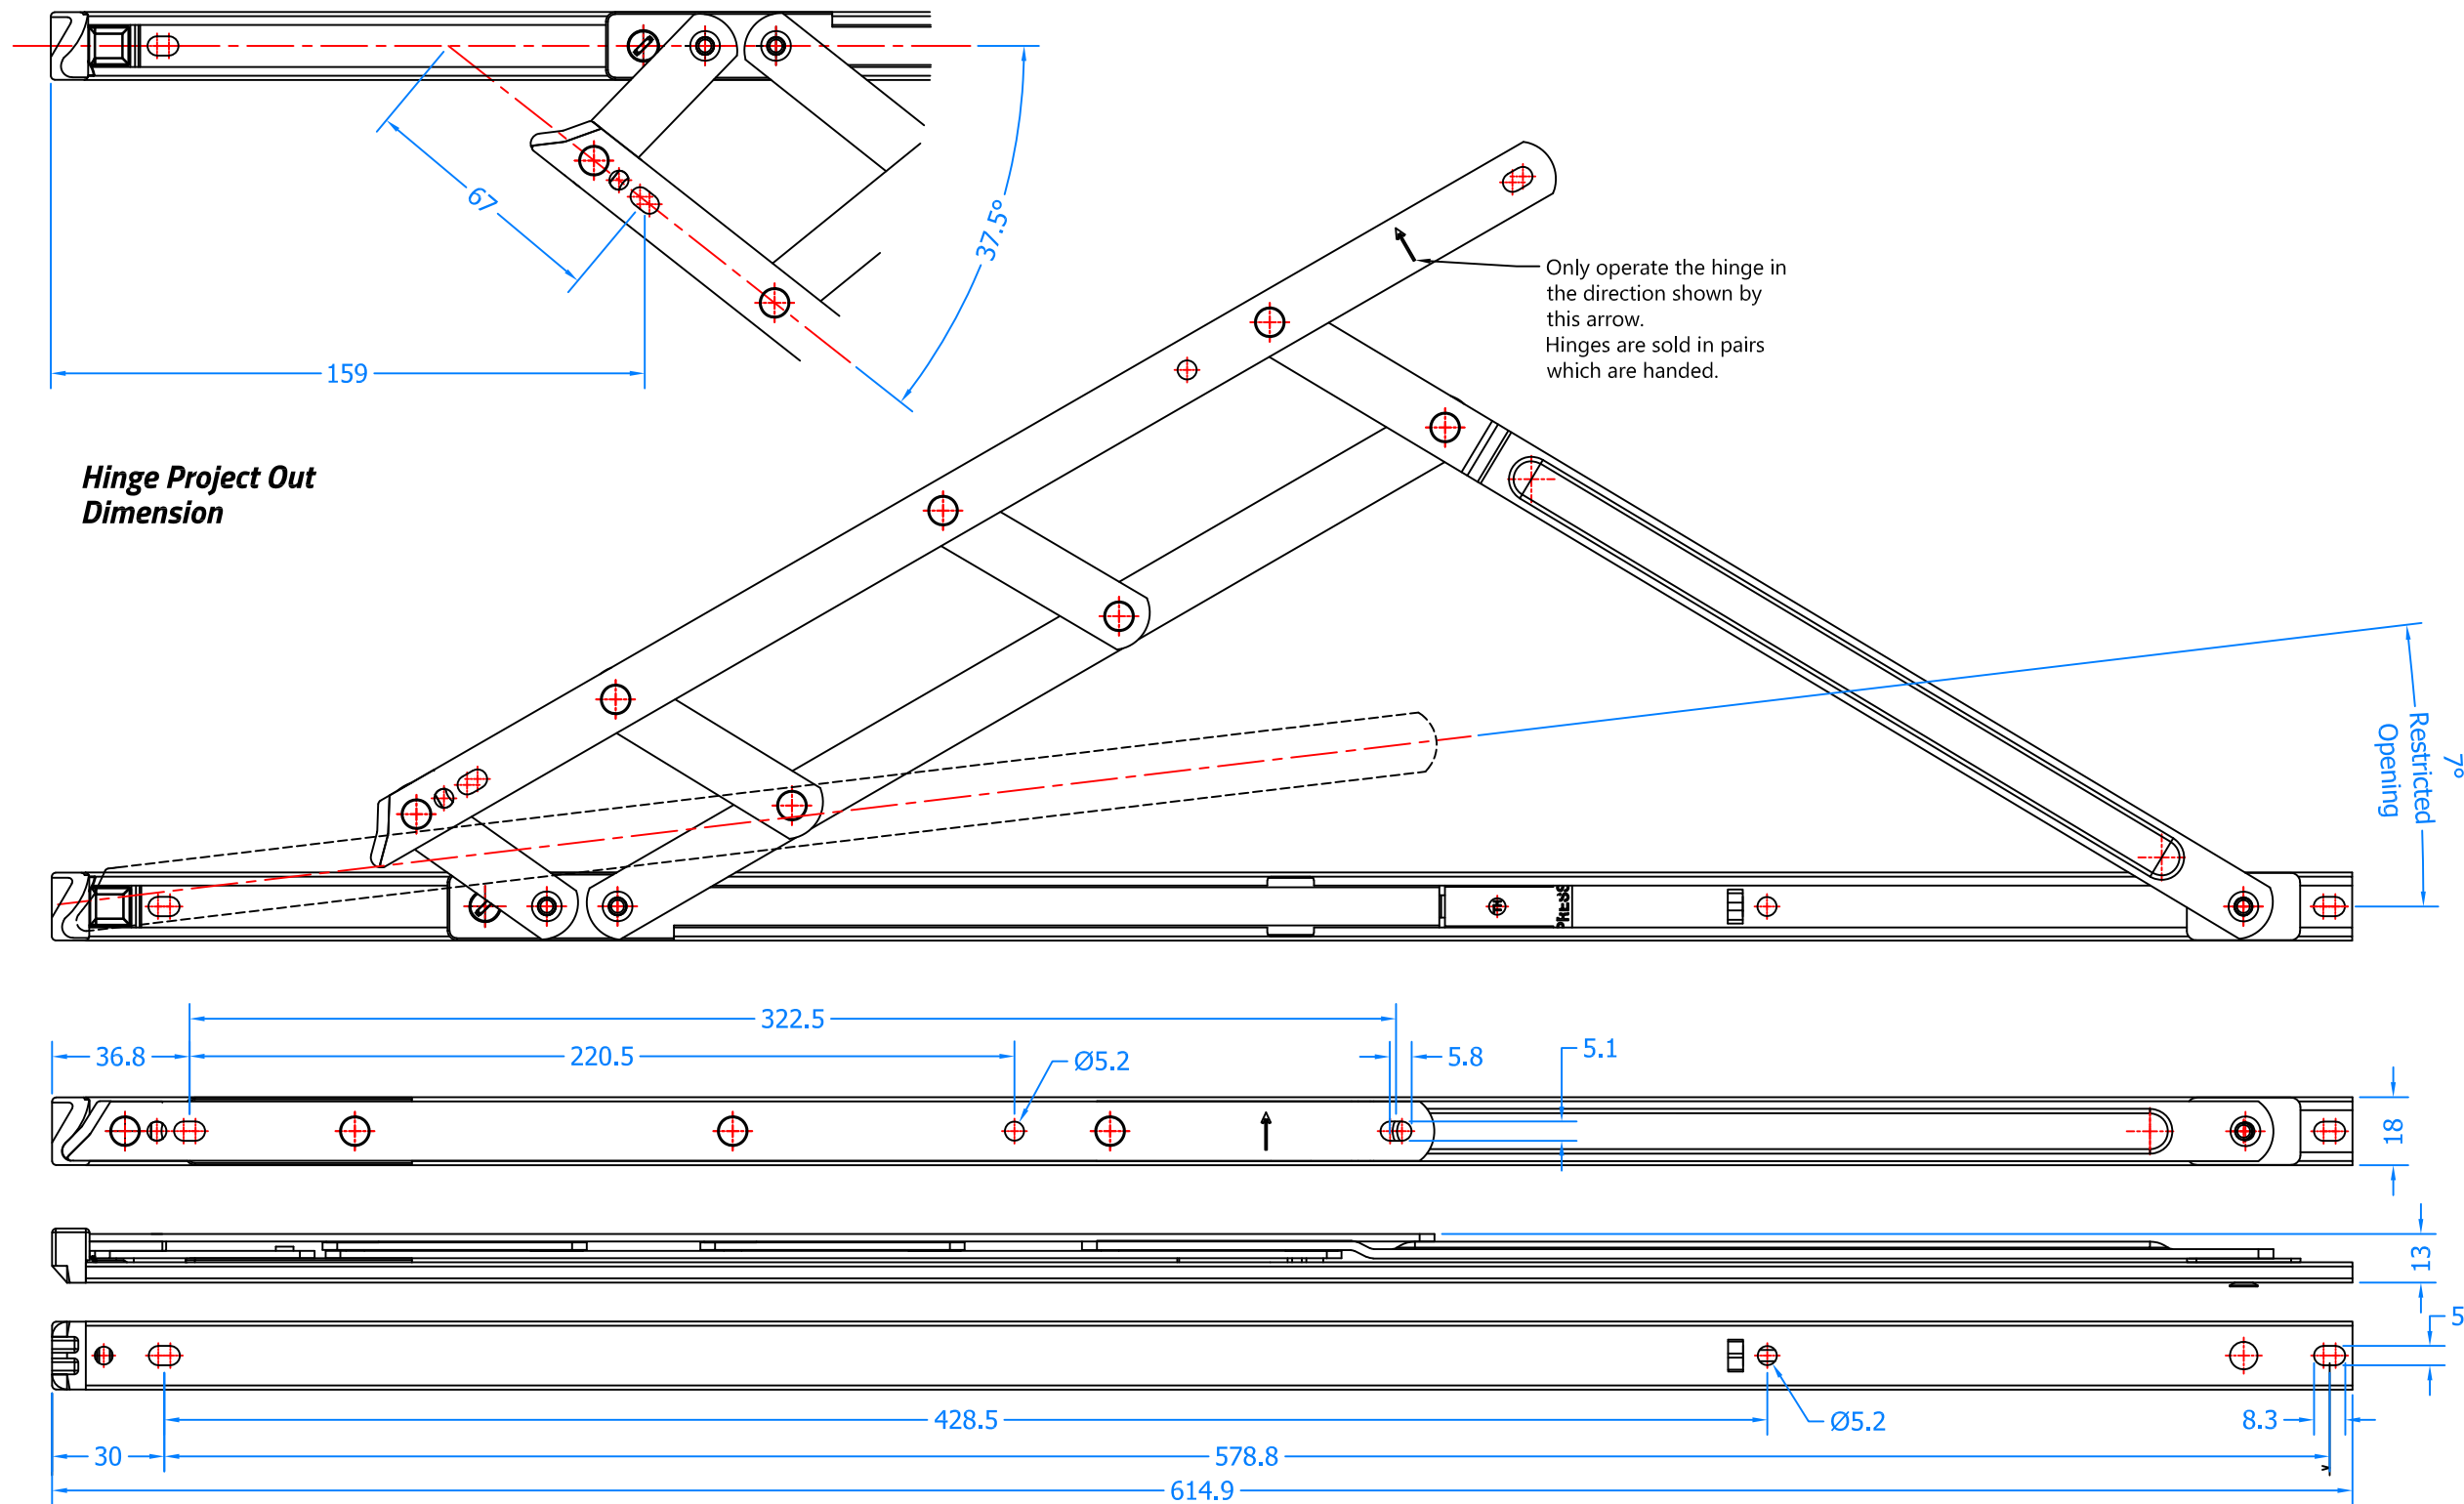

REVISION HISTORY

Revision	Description	Drawn	Date
A	Release	PW	04/09/18

Right Hand Shown, Left Hand Opposite.

Hinge Project Out Dimension

Only operate the hinge in the direction shown by this arrow. Hinges are sold in pairs which are handed.

Restricted Opening 70

Innovating & Upgrading the Style, Performance & Longevity of External Doors & Windows Globally.

Coastal Specialist Ironmongery Ltd.

Global House, Bojea Industrial Estate, Trethowel, St Austell, PL25 5RJ
t | 01726 871725 - f | 01726 871731 - e | sales@coastal-group.com
w | www.coastal-group.com

Drawing Title:
DTR24-TV-SS
24" Top Hung Defender Restricted

Product Range:
Restricted Friction Hinge

Additional Info: **TOP HUNG**
Both Hinges Have Restriction

Date Drawn: 04/09/2018

Drawn By: Phil Walklett

Part Number: **DTR24-TV-SS**

File Name: CG-DTR24-TV-SS.dwg

Revision: **A**

Drawing Scale: Not to Scale

Sheet Number: 1 of 1

THIRD ANGLE PROJECTION