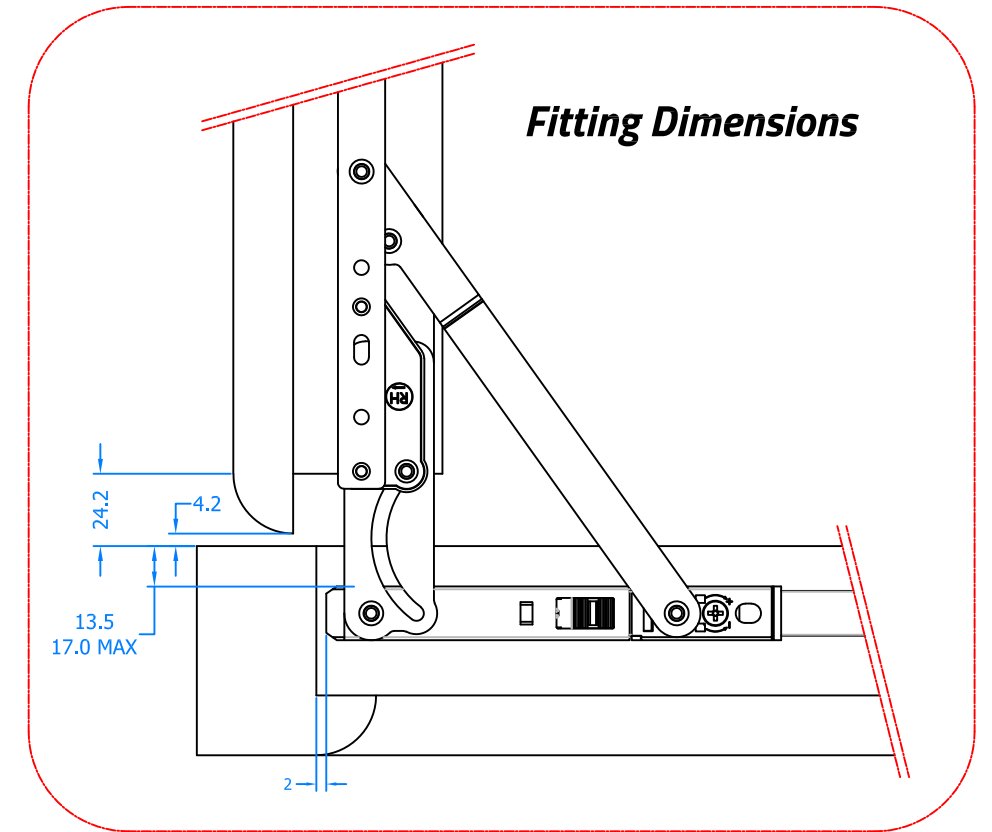

Innovating & Upgrading the Style, Performance & Longevity of External Doors & Windows Globally.

Coastal Specialist Ironmongery Ltd.
Global House, Bojea Industrial Estate, Trethowel, St Austell, PL25 5RJ
t | 01726 871725 - f | 01726 871731 - e | sales@coastal-group.com
w | www.coastal-group.com

Drawing Title:
DX330-SS
345mm Side Hung Sumo Daddy

Product Range:
Egress Friction Hinge

Additional Info: **SIDE HUNG**

Date Drawn: 06/09/2018

Drawn By: Phil Walklett

Part Number: DX330-SS

File Name: CG-DX330-SS.dwg

Revision: A

Drawing Scale: Not to Scale

Sheet Number: 1 of 1

THIRD ANGLE PROJECTION
This drawing and specification are the property of Coastal, they are issued in strict confidence and shall not be reproduced, copied or used without written permission.