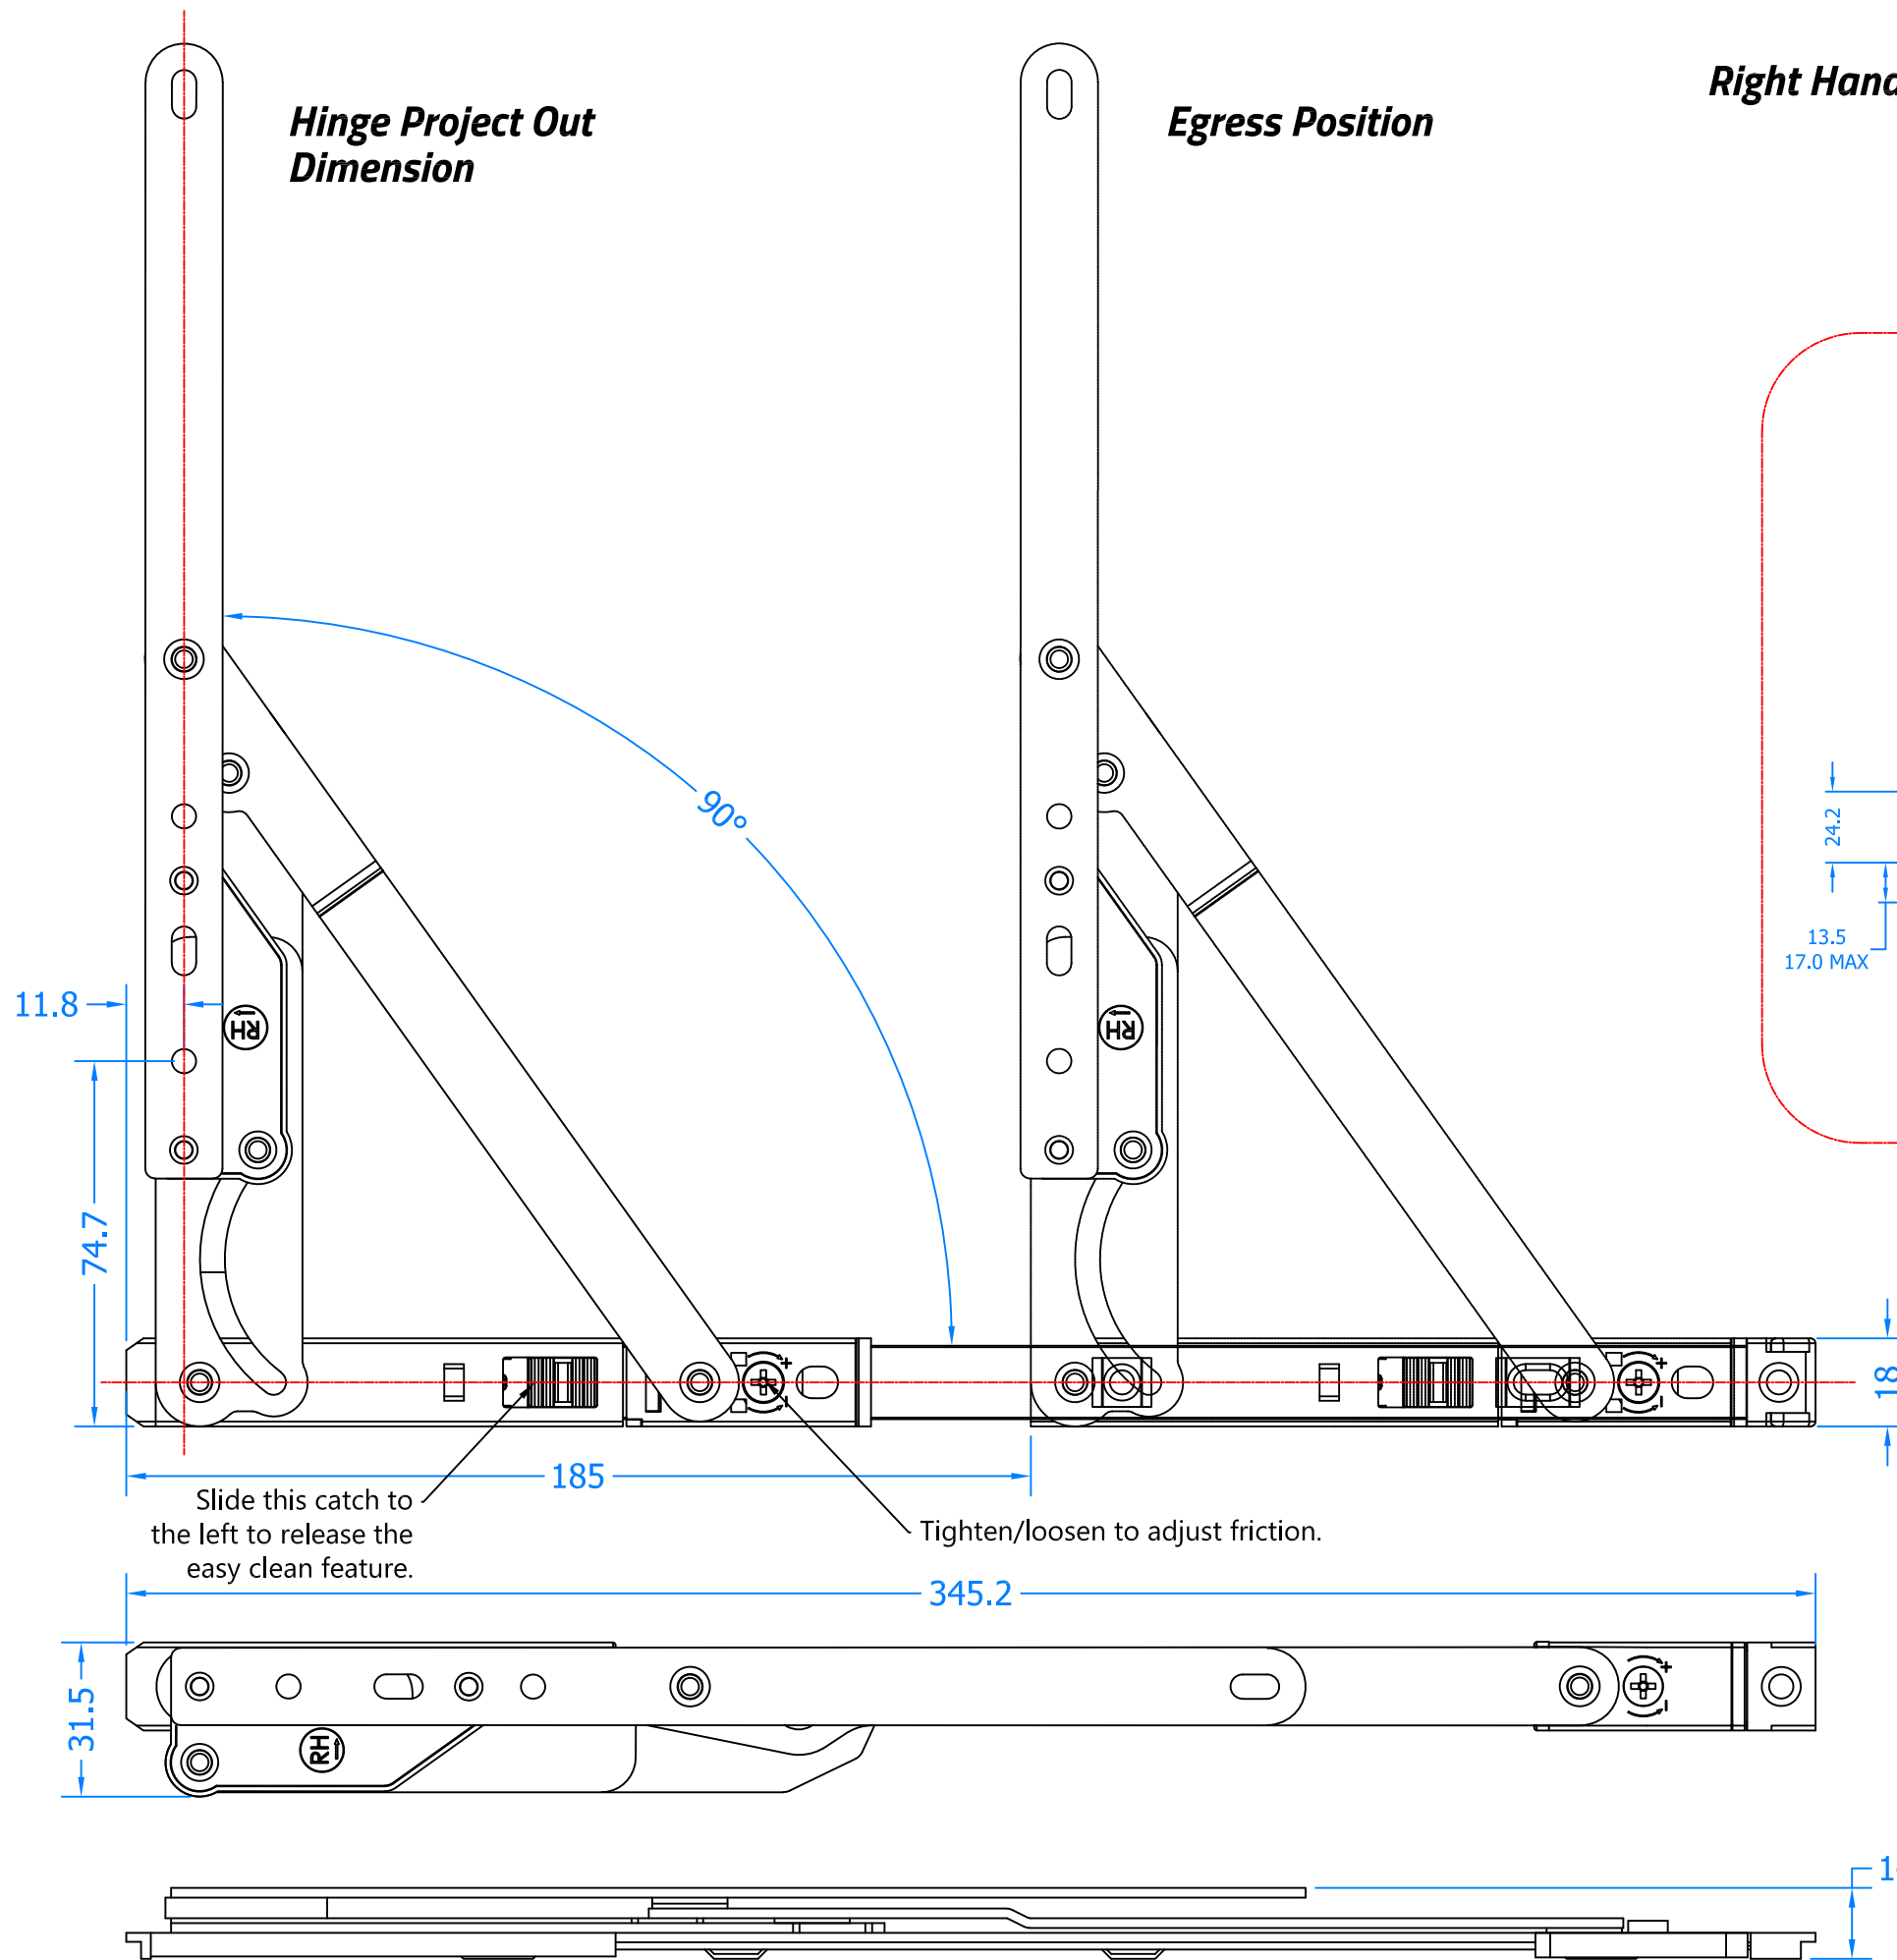

REVISION HISTORY			
Revision	Description	Drawn	Date
A	Release	PW	06/09/18

Right Hand Shown, Left Hand Opposite.

**Innovating & Upgrading the Style, Performance & Longevity of External Doors & Windows Globally.**

Drawing Title:  
**DX330-SS**  
**345mm Side Hung Sumo Daddy**

Product Range:  
**Egress Friction Hinge**

Additional Info: **SIDE HUNG**

Date Drawn: 06/09/2018

Drawn By: Phil Walklett

Part Number: DX330-SS

File Name: CG-DX330-SS.dwg

Revision: A

Drawing Scale: Not to Scale

Sheet Number: 1 of 1

**THIRD ANGLE PROJECTION**  
 This drawing and specification are the property of Coastal, they are issued in strict confidence and shall not be reproduced, copied or used without written permission.