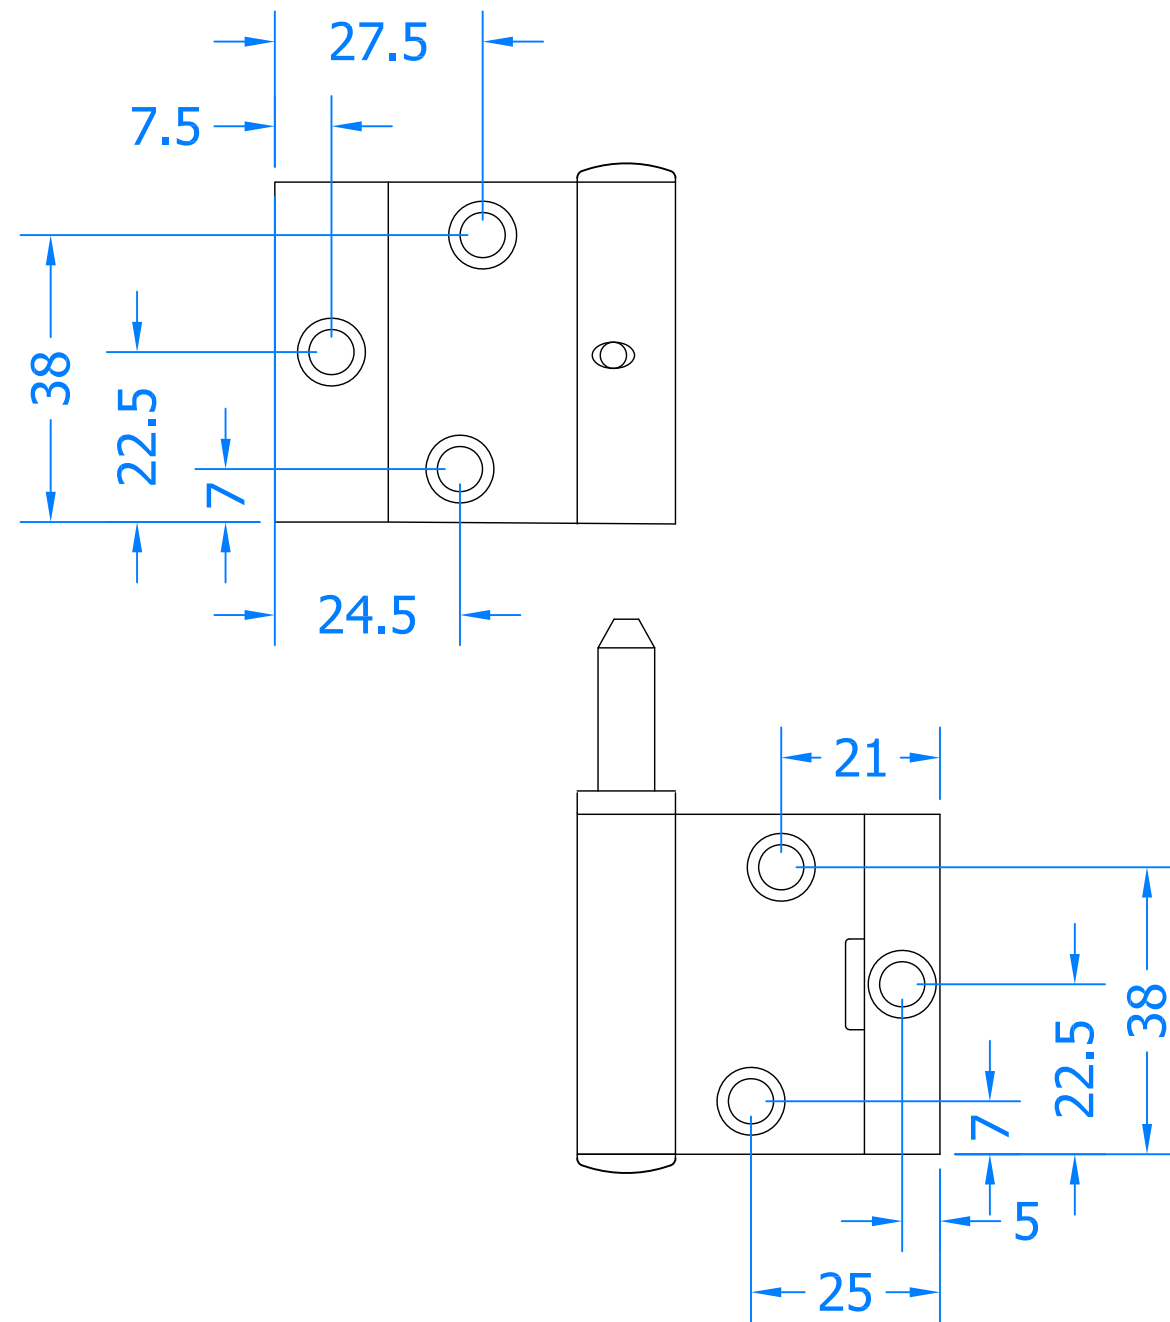

Revision	Description	Drawn	Date
A	Release	PW	06/09/18

Left hand shown, right hand opposite

Section A-A

Innovating & Upgrading the Style, Performance & Longevity of External Doors & Windows Globally.

Coastal Specialist Ironmongery Ltd.

Global House, Bojea Industrial Estate, Trethowel, St Austell, PL25 5RJ
t | 01726 871725 - f | 01726 871731 - e | sales@coastal-group.com
w | www.coastal-group.com

Drawing Title:

**FH80
Tritus Lift Off Butt Hinges**

Product Range:
Tritus Flush System

Additional Info: **Left Hand Shown, Right Hand Opposite**

Date Drawn: 06/09/2018

Drawn By: Phil Walklett

Part Number: FH80

File Name: CG-FH80.dwg

Revision: A

Drawing Scale: Not to Scale

Sheet Number: 1 of 1

THIRD ANGLE PROJECTION