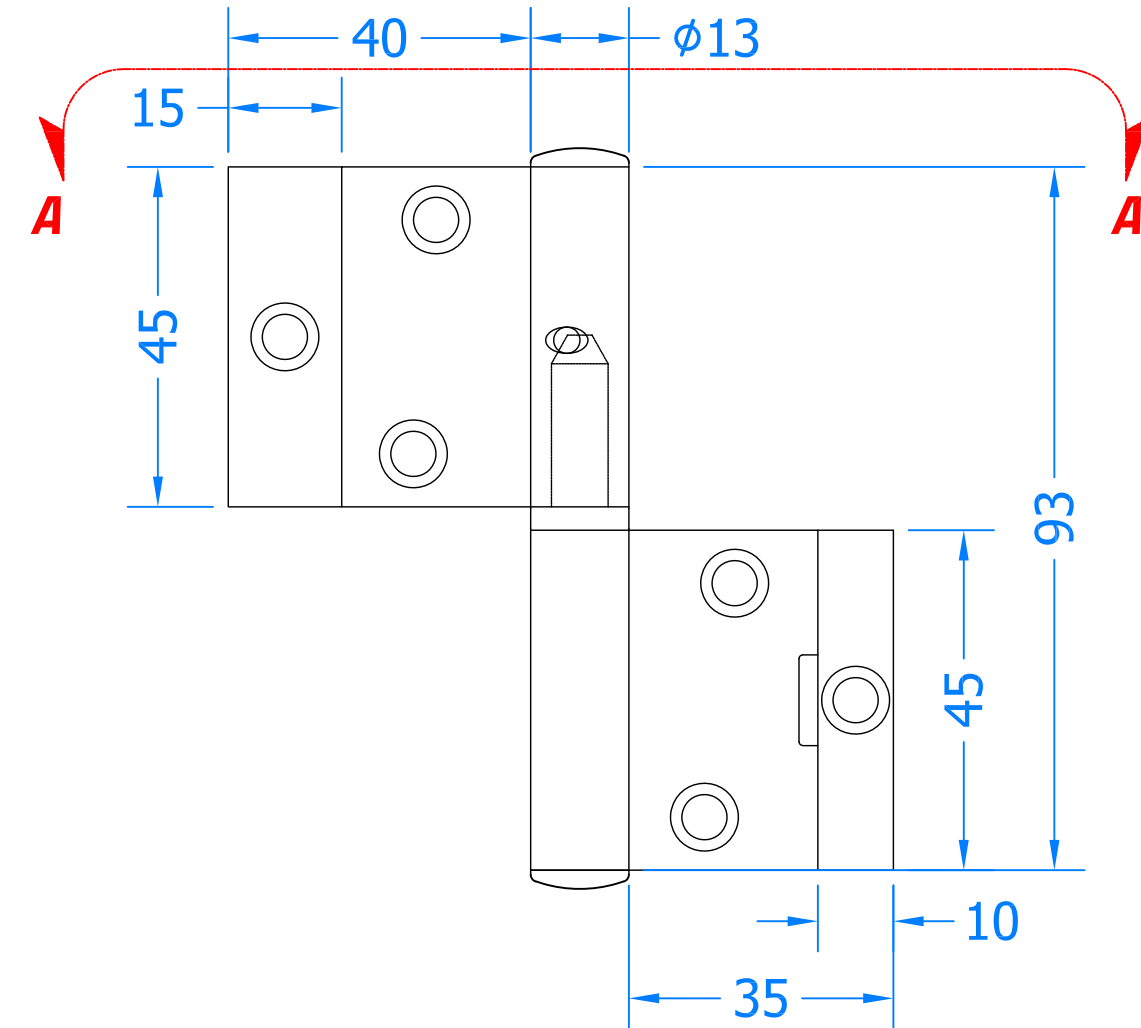

Revision	Description	Drawn	Date
A	Release	PW	06/09/18

Left hand shown, right hand opposite

Section A-A

Innovating & Upgrading the Style, Performance & Longevity of External Doors & Windows Globally.

Coastal Specialist Ironmongery Ltd.

Global House, Bojea Industrial Estate, Trethowel, St Austell, PL25 5RJ
t | 01726 871725 - f | 01726 871731 - e | sales@coastal-group.com
w | www.coastal-group.com

Drawing Title:

**FH80
Tritus Lift Off Butt Hinges**

Product Range:
Tritus Flush System

Additional Info: **Left Hand Shown, Right Hand Opposite**

Date Drawn: 06/09/2018

Drawn By: Phil Walklett

Part Number: FH80

File Name: CG-FH80.dwg

Revision: A

Drawing Scale: Not to Scale

Sheet Number: 1 of 1

THIRD ANGLE PROJECTION