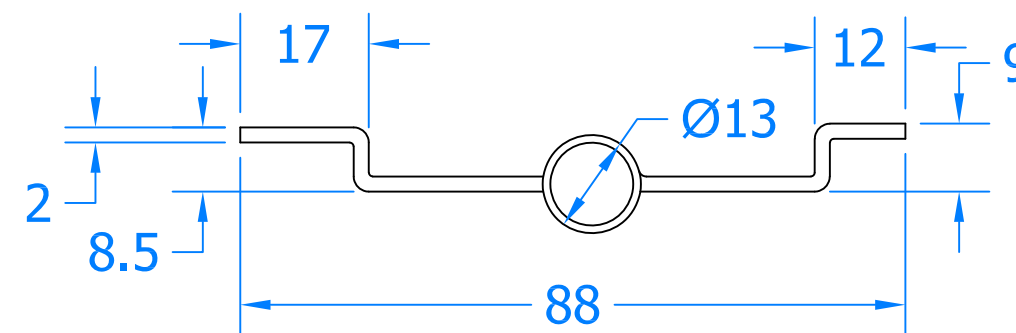

Revision	Description	Drawn	Date
A	Release	PW	06/09/18

Left hand shown, right hand opposite

Section A-A

Innovating & Upgrading the Style, Performance & Longevity of External Doors & Windows Globally.

Coastal Specialist Ironmongery Ltd.

Global House, Bojea Industrial Estate, Trethowel, St Austell, PL25 5RJ
t | 01726 871725 - f | 01726 871731 - e | sales@coastal-group.com
w | www.coastal-group.com

Drawing Title:

**FH80
Tritus Lift Off Butt Hinges**

Product Range:
Tritus Flush System

Additional Info: **Left Hand Shown, Right Hand Opposite**

Date Drawn: 06/09/2018

Drawn By: Phil Walklett

Part Number: FH80

File Name: CG-FH80.dwg

Revision: A

Drawing Scale: Not to Scale

Sheet Number: 1 of 1

THIRD ANGLE PROJECTION