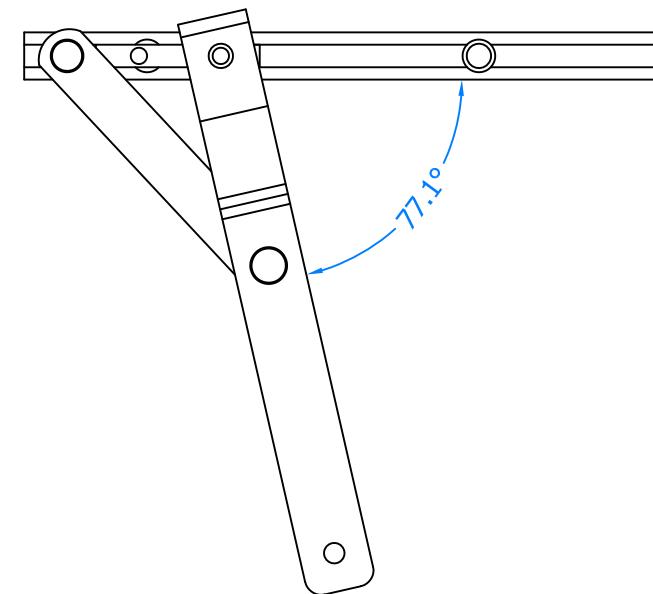

Revision	Description	Drawn	Date
A	Release	PW	06/09/18

Bottom Hinge (This part is Handed) - Left Hand Shown, Right Hand Opposite

Closed Position

Open Position

Top Hinge is Universal

Closed Position

Open Position

Drawing Title:
FSS157-SV
Tritus Side Hung Friction Hinge

Product Range:
Tritus Flush System

Additional Info: **Left Hand Shown, Right Hand Opposite**

Date Drawn: 06/09/2018

Drawn By: Phil Walklett

Part Number: **FSS157-LH-SV / FSS157-RH-SV**

File Name: CG-FSS157-SV.dwg

Revision: **A**

Drawing Scale: Not to Scale

Sheet Number: 1 of 1

THIRD ANGLE PROJECTION  This drawing and specification are the property of Coastal, they are issued in strict confidence and shall not be reproduced, copied or used without written permission.