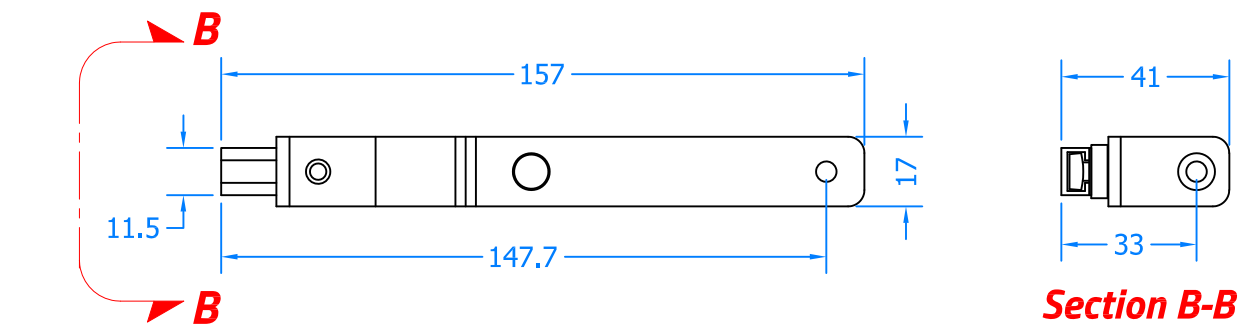

Revision	Description	Drawn	Date
A	Release	PW	06/09/18

Bottom Hinge (This part is Handed) - Left Hand Shown, Right Hand Opposite

Closed Position

Open Position

Top Hinge is Universal

Closed Position

Open Position

Drawing Title:
FSS157-SV
Tritus Side Hung Friction Hinge

Product Range:
Tritus Flush System

Additional Info: **Left Hand Shown, Right Hand Opposite**

Date Drawn: 06/09/2018

Drawn By: Phil Walklett

Part Number: **FSS157-LH-SV / FSS157-RH-SV**

File Name: CG-FSS157-SV.dwg

Revision: **A**

Drawing Scale: Not to Scale

Sheet Number: 1 of 1

THIRD ANGLE PROJECTION  This drawing and specification are the property of Coastal, they are issued in strict confidence and shall not be reproduced, copied or used without written permission.