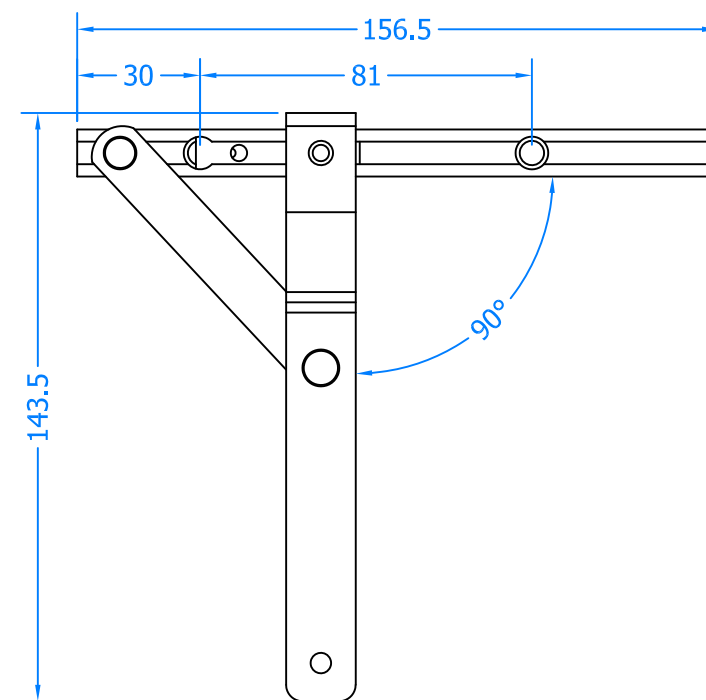

Revision	Description	Drawn	Date
A	Release	PW	06/09/18

Bottom Hinge (This part is Handed) - Left Hand Shown, Right Hand Opposite

Closed Position

Open Position

Top Hinge is Universal

Closed Position

Open Position

Drawing Title:
FSS157-SV
Tritus Side Hung Friction Hinge

Product Range:
Tritus Flush System

Additional Info: **Left Hand Shown, Right Hand Opposite**

Date Drawn: 06/09/2018

Drawn By: Phil Walklett

Part Number: **FSS157-LH-SV / FSS157-RH-SV**

File Name: CG-FSS157-SV.dwg

Revision: **A**

Drawing Scale: Not to Scale

Sheet Number: 1 of 1

THIRD ANGLE PROJECTION  This drawing and specification are the property of Coastal, they are issued in strict confidence and shall not be reproduced, copied or used without written permission.