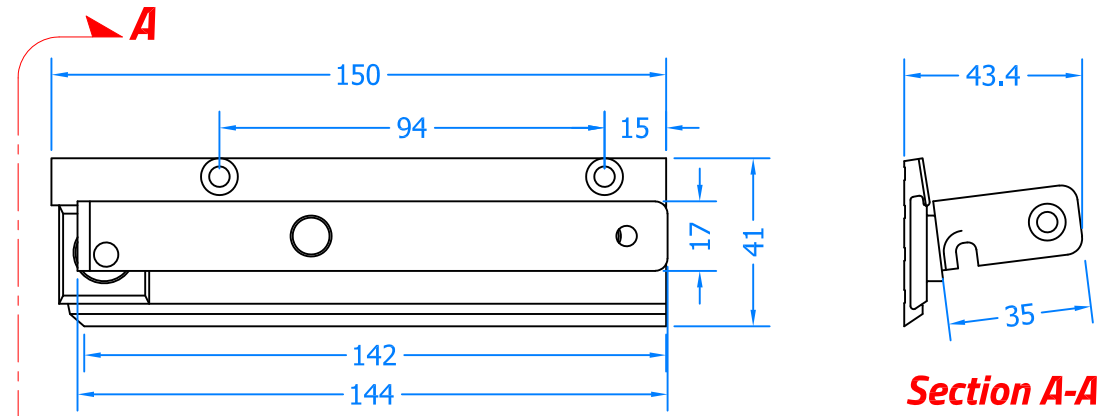

Revision	Description	Drawn	Date
A	Release	PW	06/09/18

Bottom Hinge (This part is Handed) - Left Hand Shown, Right Hand Opposite

Closed Position

Open Position

Top Hinge is Universal

Closed Position

Open Position

Drawing Title:
FSS157-SV
Tritus Side Hung Friction Hinge

Product Range:
Tritus Flush System

Additional Info: **Left Hand Shown, Right Hand Opposite**

Date Drawn: 06/09/2018

Drawn By: Phil Walklett

Part Number: **FSS157-LH-SV / FSS157-RH-SV**

File Name: CG-FSS157-SV.dwg

Revision: **A**

Drawing Scale: Not to Scale

Sheet Number: 1 of 1

THIRD ANGLE PROJECTION  This drawing and specification are the property of Coastal, they are issued in strict confidence and shall not be reproduced, copied or used without written permission.