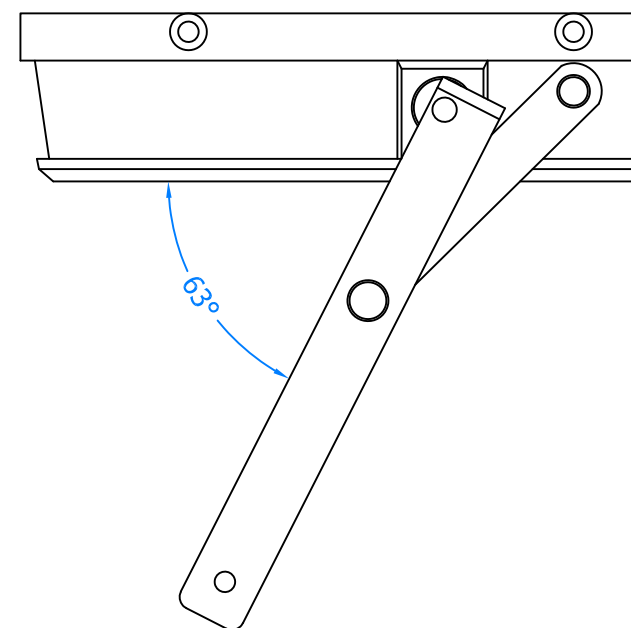

Revision	Description	Drawn	Date
A	Release	PW	06/09/18

Bottom Hinge (This part is Handed) - Left Hand Shown, Right Hand Opposite

Closed Position

Open Position

Top Hinge is Universal

Closed Position

Open Position

Drawing Title:
FSS157-SV
Tritus Side Hung Friction Hinge

Product Range:
Tritus Flush System

Additional Info: **Left Hand Shown, Right Hand Opposite**

Date Drawn: 06/09/2018

Drawn By: Phil Walklett

Part Number: **FSS157-LH-SV / FSS157-RH-SV**

File Name: CG-FSS157-SV.dwg

Revision: **A**

Drawing Scale: Not to Scale

Sheet Number: 1 of 1

THIRD ANGLE PROJECTION  This drawing and specification are the property of Coastal, they are issued in strict confidence and shall not be reproduced, copied or used without written permission.