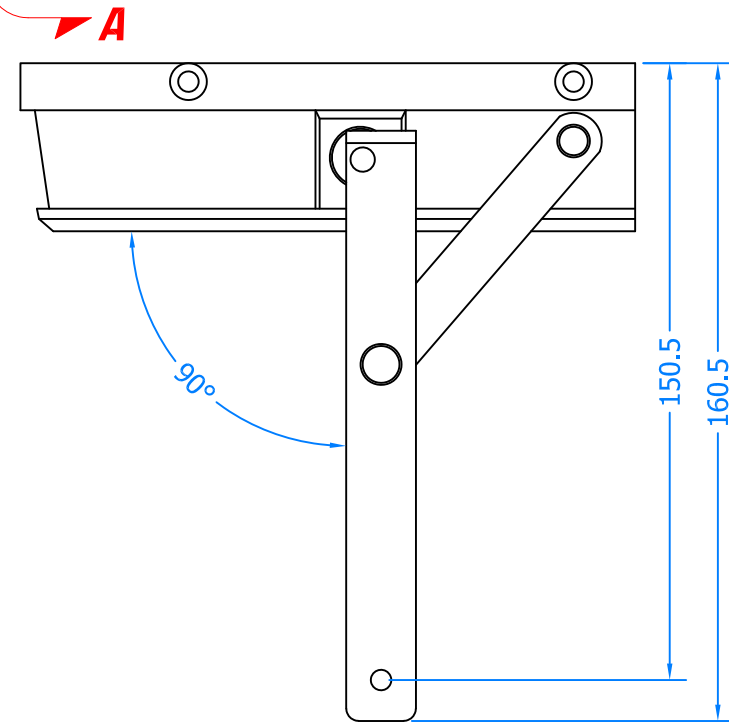

Revision	Description	Drawn	Date
A	Release	PW	06/09/18

Bottom Hinge (This part is Handed) - Left Hand Shown, Right Hand Opposite

Closed Position

Open Position

Top Hinge is Universal

Closed Position

Open Position

Drawing Title:
FSS157-SV
Tritus Side Hung Friction Hinge

Product Range:
Tritus Flush System

Additional Info: **Left Hand Shown, Right Hand Opposite**

Date Drawn: 06/09/2018

Drawn By: Phil Walklett

Part Number: **FSS157-LH-SV / FSS157-RH-SV**

File Name: CG-FSS157-SV.dwg

Revision: **A**

Drawing Scale: Not to Scale

Sheet Number: 1 of 1

THIRD ANGLE PROJECTION  This drawing and specification are the property of Coastal, they are issued in strict confidence and shall not be reproduced, copied or used without written permission.