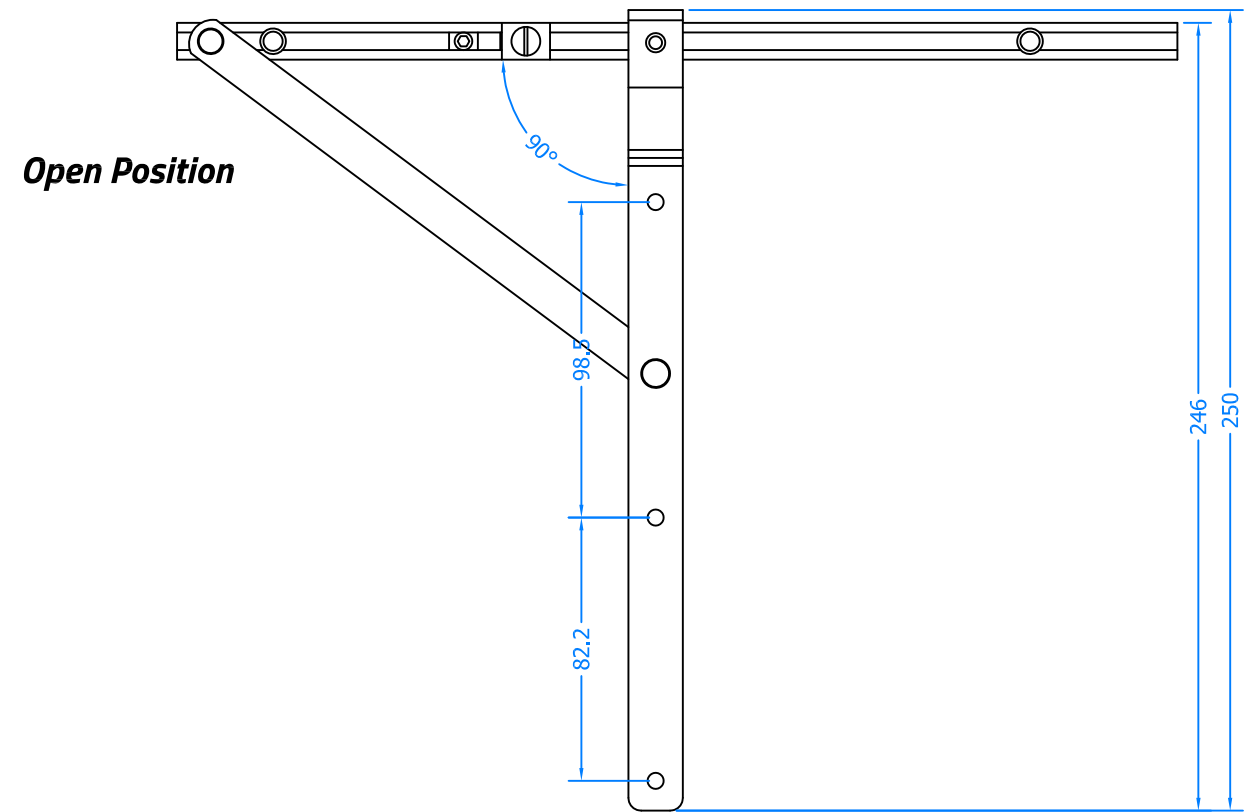

**REVISION HISTORY**

Revision	Description	Drawn	Date
A	Release	PW	06/09/18

**Bottom Hinge (This part is Handed) - Left Hand Shown, Right Hand Opposite**

**Open Position**

**Top Hinge is Universal**

**Open Position**

Drawing Title:  
**FSS314-SV**  
**Tritus Side Hung Friction Hinge**

Product Range:  
**Tritus Flush System**

Additional Info: **Left Hand Shown, Right Hand Opposite**

Date Drawn: 06/09/2018

Drawn By: Phil Walklett

Part Number: **FSS314-LH-SV / FSS314-RH-SV**

File Name: CG-FSS314-SV.dwg

Revision: **A**

Drawing Scale: **Not to Scale**

Sheet Number: 1 of 1

**THIRD ANGLE PROJECTION**  
 This drawing and specification are the property of Coastal, they are issued in strict confidence and shall not be reproduced, copied or used without written permission.