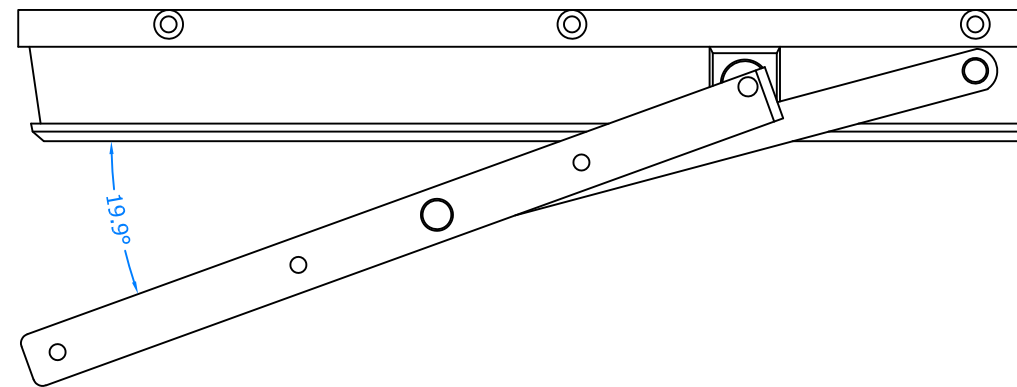

**REVISION HISTORY**

Revision	Description	Drawn	Date
A	Release	PW	06/09/18

**Bottom Hinge (This part is Handed) - Left Hand Shown, Right Hand Opposite**

**Open Position**

**Top Hinge is Universal**

**Open Position**

Drawing Title:  
**FSS314-SV**  
**Tritus Side Hung Friction Hinge**

Product Range:  
**Tritus Flush System**

Additional Info: **Left Hand Shown, Right Hand Opposite**

Date Drawn: 06/09/2018

Drawn By: Phil Walklett

Part Number: **FSS314-LH-SV / FSS314-RH-SV**

File Name: CG-FSS314-SV.dwg

Revision: **A**

Drawing Scale: **Not to Scale**

Sheet Number: 1 of 1

**THIRD ANGLE PROJECTION**  
 This drawing and specification are the property of Coastal, they are issued in strict confidence and shall not be reproduced, copied or used without written permission.