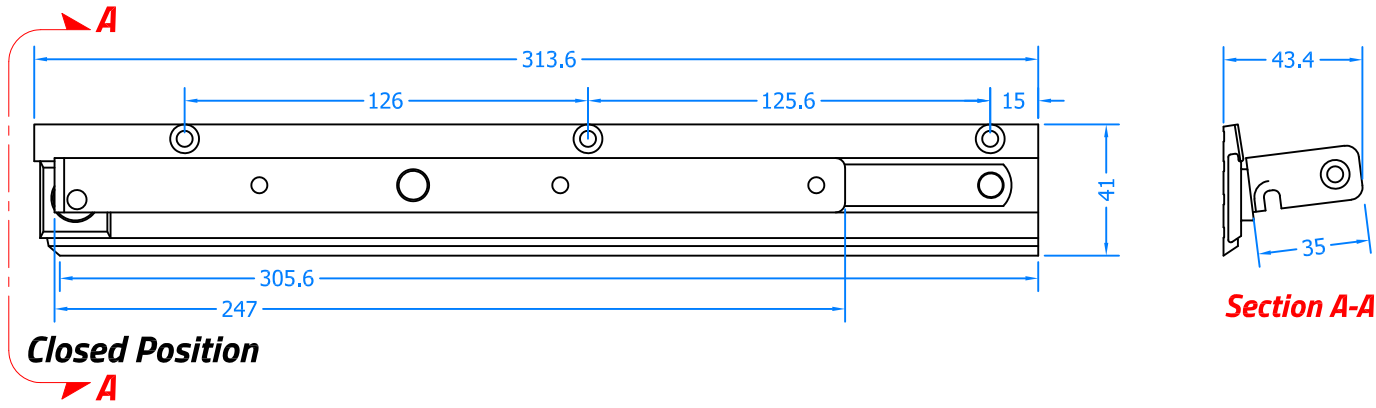

**REVISION HISTORY**

Revision	Description	Drawn	Date
A	Release	PW	06/09/18

**Bottom Hinge (This part is Handed) - Left Hand Shown, Right Hand Opposite**

**Open Position**

**Top Hinge is Universal**

**Open Position**

Drawing Title:  
**FSS314-SV**  
**Tritus Side Hung Friction Hinge**

Product Range:  
**Tritus Flush System**

Additional Info: **Left Hand Shown, Right Hand Opposite**

Date Drawn: 06/09/2018

Drawn By: Phil Walklett

Part Number: **FSS314-LH-SV / FSS314-RH-SV**

File Name: CG-FSS314-SV.dwg

Revision: **A**

Drawing Scale: **Not to Scale**

Sheet Number: 1 of 1

**THIRD ANGLE PROJECTION**  
 This drawing and specification are the property of Coastal, they are issued in strict confidence and shall not be reproduced, copied or used without written permission.