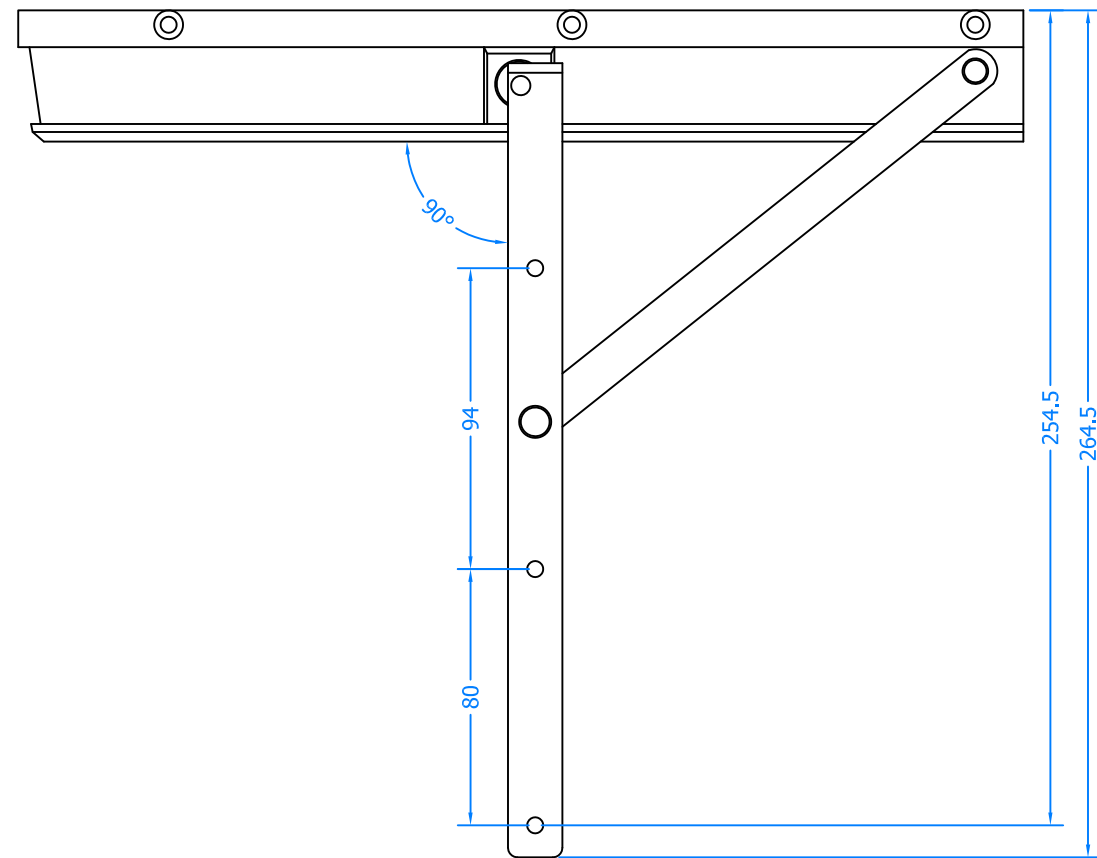

**REVISION HISTORY**

Revision	Description	Drawn	Date
A	Release	PW	06/09/18

**Bottom Hinge (This part is Handed) - Left Hand Shown, Right Hand Opposite**

**Open Position**

**Top Hinge is Universal**

**Open Position**

Drawing Title:  
**FSS314-SV**  
**Tritus Side Hung Friction Hinge**

Product Range:  
**Tritus Flush System**

Additional Info: **Left Hand Shown, Right Hand Opposite**

Date Drawn: 06/09/2018

Drawn By: Phil Walklett

Part Number: **FSS314-LH-SV / FSS314-RH-SV**

File Name: CG-FSS314-SV.dwg

Revision: **A**

Drawing Scale: **Not to Scale**

Sheet Number: 1 of 1

**THIRD ANGLE PROJECTION**  
 This drawing and specification are the property of Coastal, they are issued in strict confidence and shall not be reproduced, copied or used without written permission.