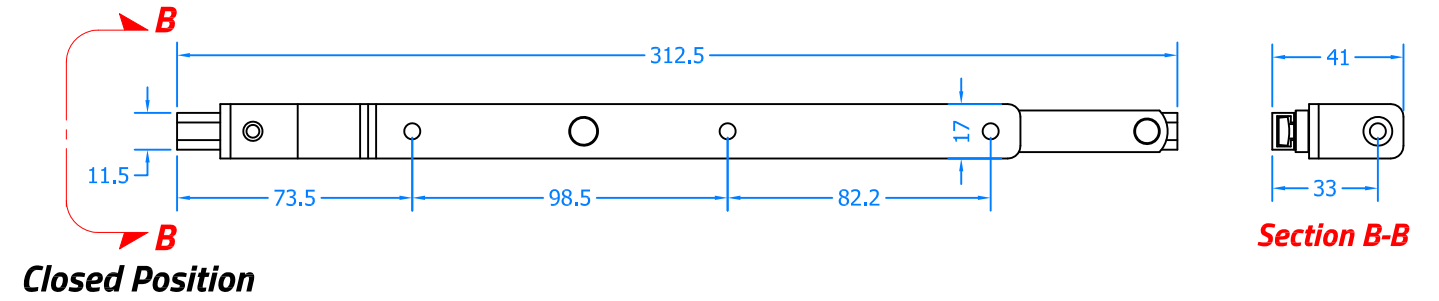

**REVISION HISTORY**

Revision	Description	Drawn	Date
A	Release	PW	06/09/18

**Bottom Hinge (This part is Handed) - Left Hand Shown, Right Hand Opposite**

**Open Position**

**Top Hinge is Universal**

**Open Position**

Drawing Title:  
**FSS314-SV**  
**Tritus Side Hung Friction Hinge**

Product Range:  
**Tritus Flush System**

Additional Info: **Left Hand Shown, Right Hand Opposite**

Date Drawn: 06/09/2018

Drawn By: Phil Walklett

Part Number: **FSS314-LH-SV / FSS314-RH-SV**

File Name: CG-FSS314-SV.dwg

Revision: **A**

Drawing Scale: **Not to Scale**

Sheet Number: 1 of 1

**THIRD ANGLE PROJECTION**  
 This drawing and specification are the property of Coastal, they are issued in strict confidence and shall not be reproduced, copied or used without written permission.