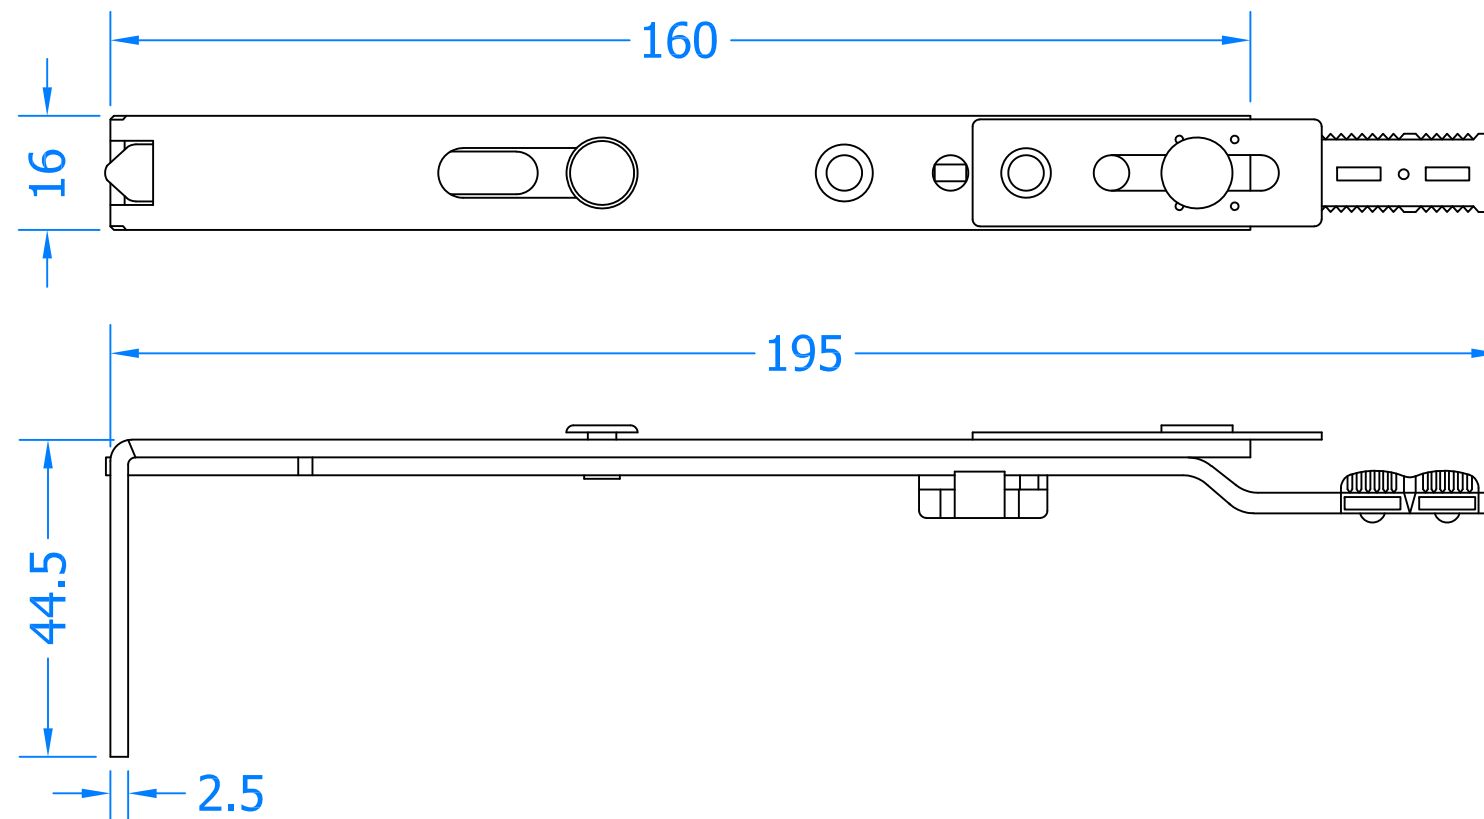

REVISION HISTORY

Revision	Description	Drawn	Date
A	Release	PW	11/09/18

Bottom Shootbolt

Top Shootbolt

Innovating & Upgrading the Style, Performance & Longevity of External Doors & Windows Globally.

Coastal Specialist Ironmongery Ltd.

Global House, Bojea Industrial Estate, Trethowel, St Austell, PL25 5RJ
 t | 01726 871725 - f | 01726 871731 - e | sales@coastal-group.com
 w | www.coastal-group.com

Drawing Title:
FC4050-SV
Tritus Shootbolt Extension Set

Product Range:
Tritus Flush System

Additional Info: 160mm top/bottom shootbolt set

Date Drawn: 11/09/2018

Drawn By: Phil Walklett

Part Number: **FC4050-SV**

File Name: CG-FC4050-SV.dwg

Revision: **A**

Drawing Scale: Not to Scale