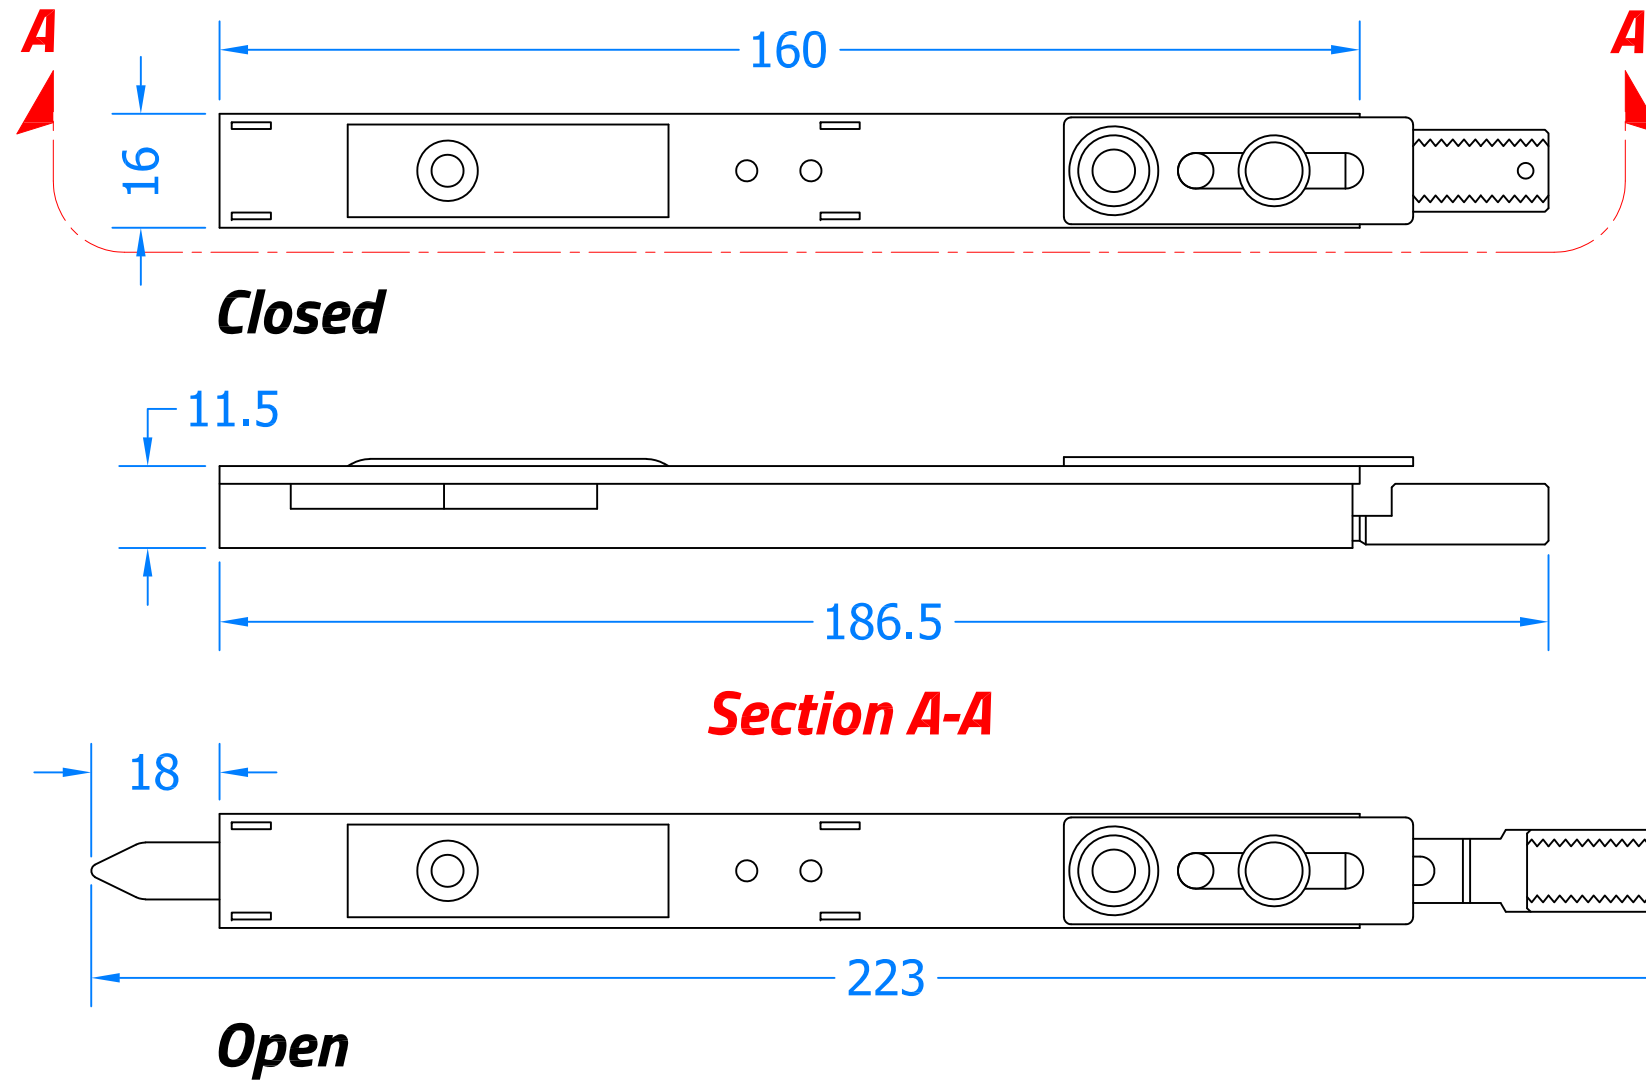

REVISION HISTORY

Revision	Description	Drawn	Date
A	Release	PW	11/09/18

Bottom Shootbolt

Top Shootbolt

Innovating & Upgrading the Style, Performance & Longevity of External Doors & Windows Globally.

Coastal Specialist Ironmongery Ltd.

Global House, Bojea Industrial Estate, Trethowel, St Austell, PL25 5RJ
 t | 01726 871725 - f | 01726 871731 - e | sales@coastal-group.com
 w | www.coastal-group.com

Drawing Title:
FC4050-SV
Tritus Shootbolt Extension Set

Product Range:
Tritus Flush System

Additional Info: 160mm top/bottom shootbolt set

Date Drawn: 11/09/2018

Drawn By: Phil Walklett

Part Number: **FC4050-SV**

File Name: CG-FC4050-SV.dwg

Revision: **A**

Drawing Scale: Not to Scale