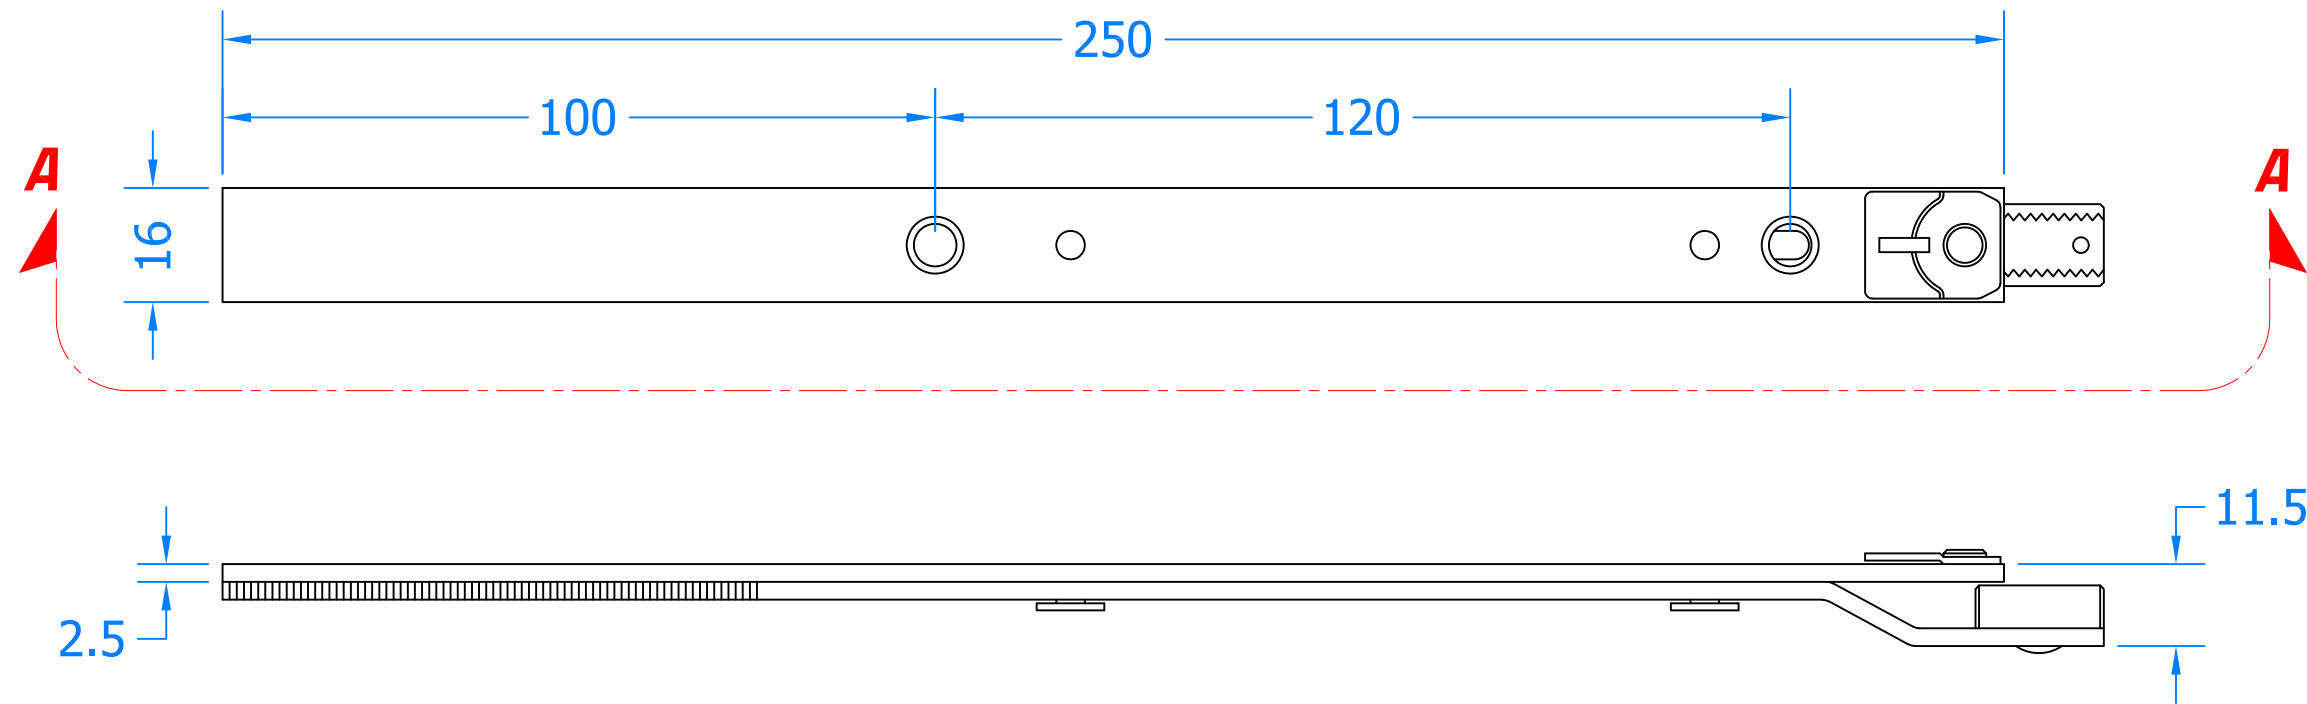

REVISION HISTORY

Revision	Description	Drawn	Date
A	Release	PW	13/09/18

Innovating & Upgrading the Style, Performance & Longevity of External Doors & Windows Globally.

Coastal Specialist Ironmongery Ltd.
Global House, Bojea Industrial Estate, Trethowel, St Austell, PL25 5RJ
t | 01726 871725 - f | 01726 871731 - e | sales@coastal-group.com
w | www.coastal-group.com

Drawing Title:
**FCE250-SV
Tritus Shootbolt Extensions**

Product Range:
Tritus Flush System

Additional Info: 250mm Extension Piece

Date Drawn: 13/09/2018

Drawn By: Phil Walklett

Part Number: **FCE250-SV**

File Name: CG-FCE250-SV.dwg

Revision: **A**

Drawing Scale: Not to Scale

Sheet Number: 1 of 1

THIRD ANGLE PROJECTION

This drawing and specification are the property of Coastal, they are issued in strict confidence and shall not be reproduced, copied or used without written permission.