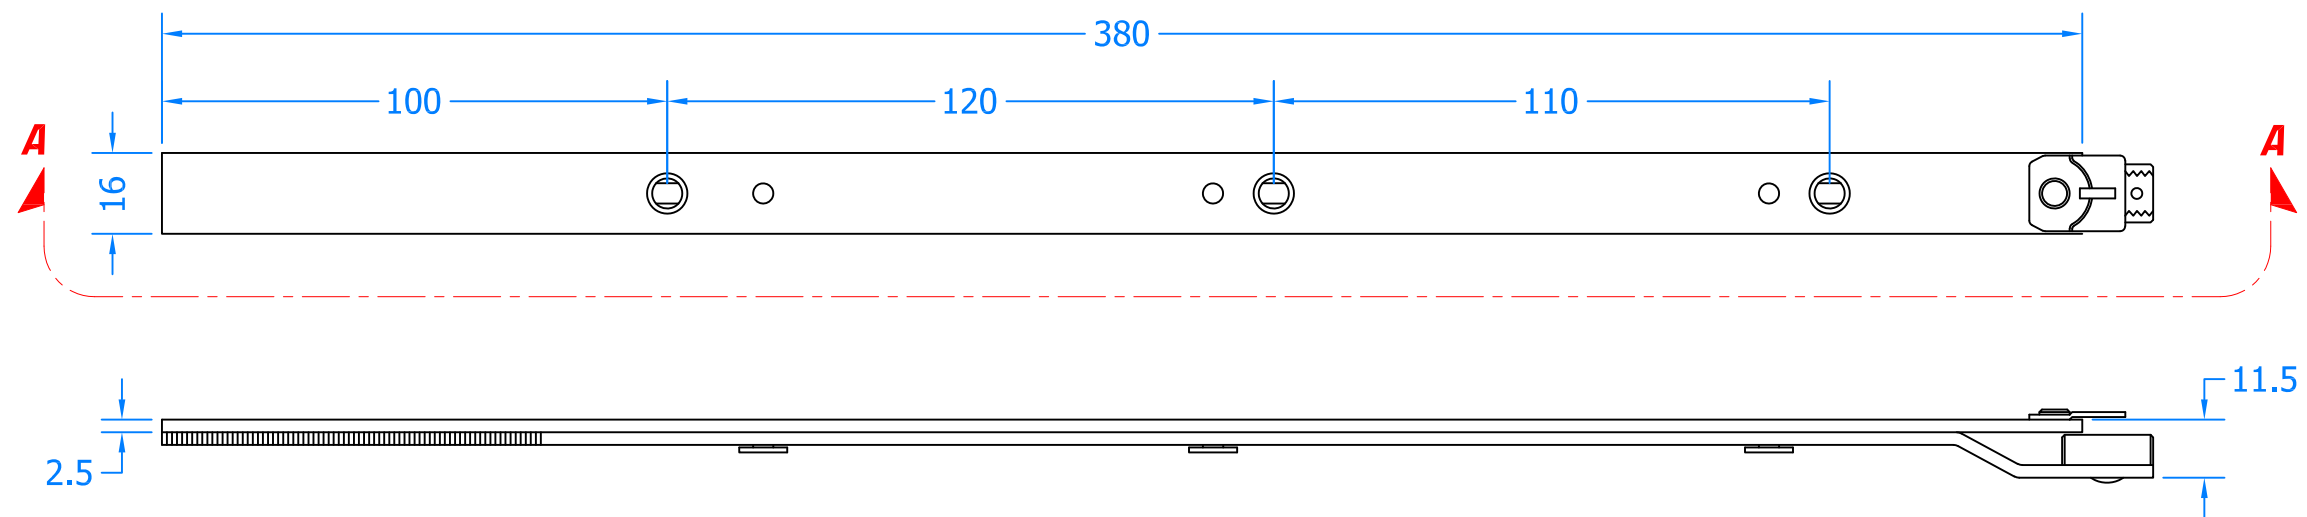

REVISION HISTORY

Revision	Description	Drawn	Date
A	Release	PW	13/09/18

Innovating & Upgrading the Style, Performance & Longevity of External Doors & Windows Globally.

Coastal Specialist Ironmongery Ltd.
Global House, Bojea Industrial Estate, Trethowel, St Austell, PL25 5RJ
t | 01726 871725 - f | 01726 871731 - e | sales@coastal-group.com
w | www.coastal-group.com

Drawing Title:
FCE380-SV
Tritus Shootbolt Extensions

Product Range:
Tritus Flush System

Additional Info: 380mm Extension Piece

Date Drawn: 13/09/2018

Drawn By: Phil Walklett

Part Number: FCE380-SV

File Name: CG-FCE380-SV.dwg

Revision: A

Drawing Scale: Not to Scale

Sheet Number: 1 of 1

THIRD ANGLE PROJECTION This drawing and specification are the property of Coastal, they are issued in strict confidence and shall not be reproduced, copied or used without written permission.