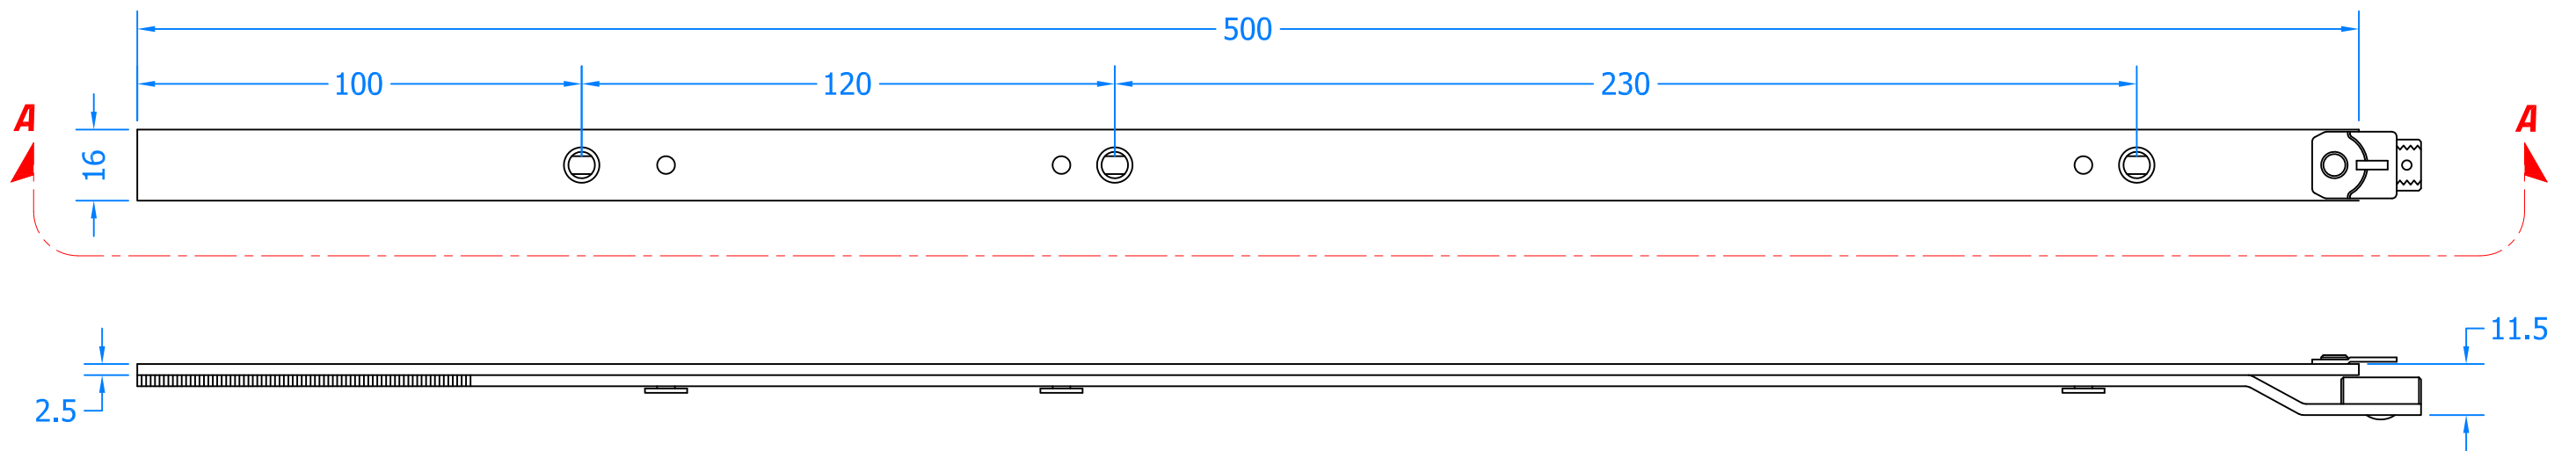

REVISION HISTORY

Revision	Description	Drawn	Date
A	Release	PW	13/09/18

Innovating & Upgrading the Style, Performance & Longevity of External Doors & Windows Globally.

Coastal Specialist Ironmongery Ltd.
Global House, Bojea Industrial Estate, Trethowel, St Austell, PL25 5RJ
t | 01726 871725 - f | 01726 871731 - e | sales@coastal-group.com
w | www.coastal-group.com

Drawing Title:
FCE500-SV
Tritus Shootbolt Extensions

Product Range:
Tritus Flush System

Additional Info: 500mm Extension Piece

Date Drawn: 13/09/2018

Drawn By: Phil Walklett

Part Number: FCE500-SV

File Name: CG-FCE500-SV.dwg

Revision: A

Drawing Scale: Not to Scale

Sheet Number: 1 of 1

THIRD ANGLE PROJECTION

This drawing and specification are the property of Coastal, they are issued in strict confidence and shall not be reproduced, copied or used without written permission.