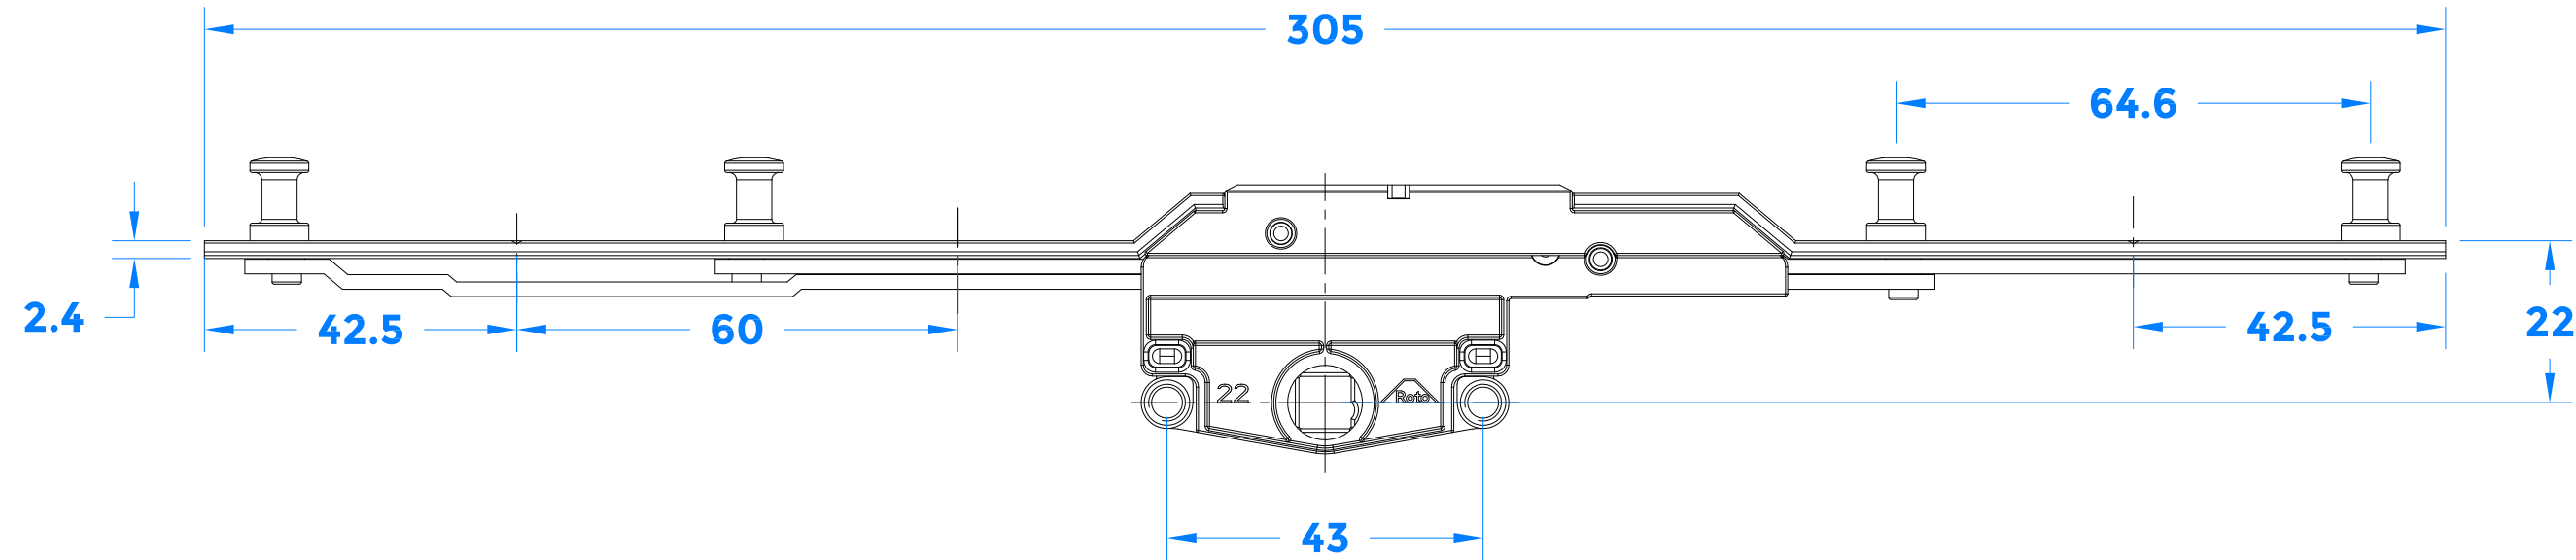

Drawing Revision History		
Revision	Description/ Change	Date
A	Release	02/01/25

 coastal-group.com
Shaping the future.

COASTAL

Part Number / Drawing Title:
Roto TSL 300mm Security Twin Cam Espag

Product Range:
Window Espag

Material:
 8mm Mushroom

Date Drawn: 01/02/25

Drawn By: Roger Phillips

Part Number: EBRT0300-SV

File Name: CG-EBRT0300-SV.dwg

Revision: A

Drawing Scale: 1:1 @ A3

Sheet Number: 1 of 1

THIRD ANGLE PROJECTION

This drawing and specification are the property of Coastal Specialist Ironmongery Ltd, they are issued in strict confidence and shall not be reproduced, copied or used without written permission.
 E&OE - All dimensions are specified in mm.