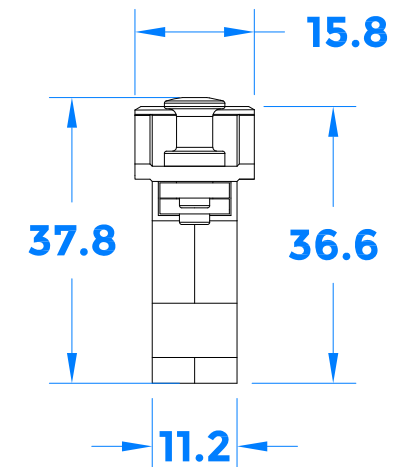

Drawing Revision History		
Revision	Description/ Change	Date
A	Release	02/01/25

 coastal-group.com
Shaping the future.

COASTAL

Part Number / Drawing Title:
Roto TSL 300mm Security Twin Cam Espag

Product Range:
Window Espag

Material:
 8mm Mushroom

Date Drawn: 01/02/25

Drawn By: Roger Phillips

Part Number: EBRT0300-SV

File Name: CG-EBRT0300-SV.dwg

Revision: A

Drawing Scale: 1:1 @ A3

Sheet Number: 1 of 1

THIRD ANGLE PROJECTION

This drawing and specification are the property of Coastal Specialist Ironmongery Ltd, they are issued in strict confidence and shall not be reproduced, copied or used without written permission.
 E&OE - All dimensions are specified in mm.