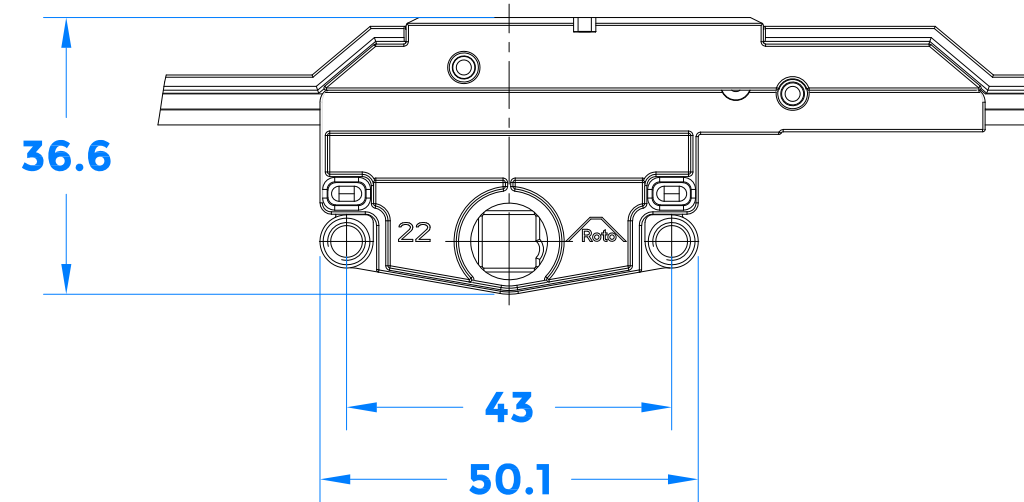

Drawing Revision History		
Revision	Description/ Change	Date
A	Release	02/01/25

 coastal-group.com
Shaping the future.

COASTAL

Part Number / Drawing Title:
Roto TSL 300mm Security Twin Cam Espag

Product Range:
Window Espag

Material:
 8mm Mushroom

Date Drawn: 01/02/25

Drawn By: Roger Phillips

Part Number: EBRT0300-SV

File Name: CG-EBRT0300-SV.dwg

Revision: A

Drawing Scale: 1:1 @ A3

Sheet Number: 1 of 1

THIRD ANGLE PROJECTION

This drawing and specification are the property of Coastal Specialist Ironmongery Ltd, they are issued in strict confidence and shall not be reproduced, copied or used without written permission.
 E&OE - All dimensions are specified in mm.