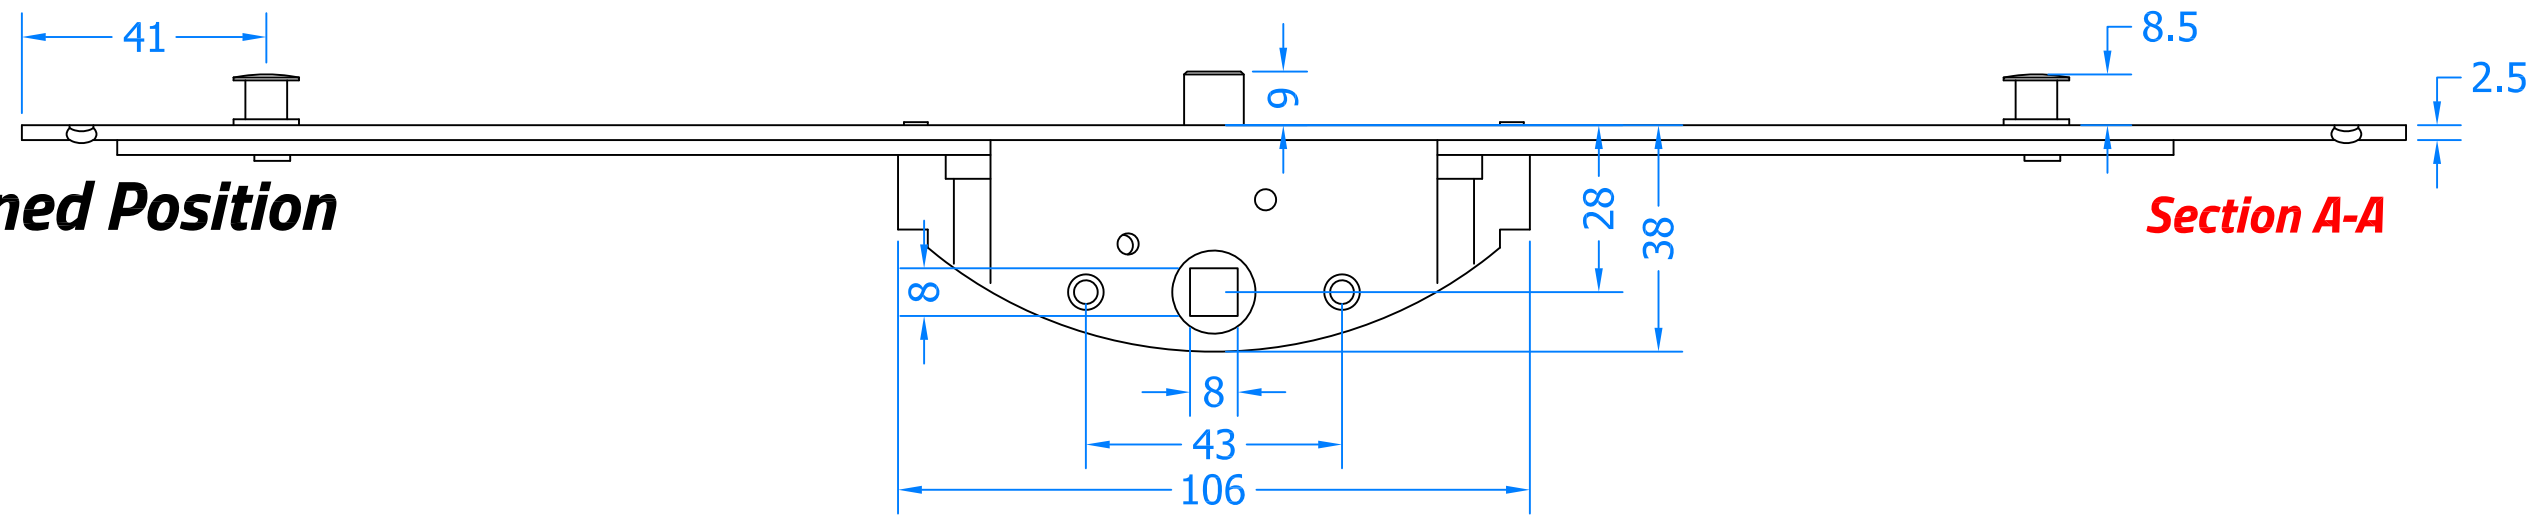

REVISION HISTORY

Revision	Description	Drawn	Date
A	Release	PW	17/09/18

This arrow means this edge faces out to the front of the sash.

Insert Allen key and turn to adjust.

Opened Position

Section A-A

Fired Position

This peg located in the FCK500 Flush Lead In Cill Guide.

Innovating & Upgrading the Style, Performance & Longevity of External Doors & Windows Globally.

Coastal Specialist Ironmongery Ltd.
 Global House, Bojea Industrial Estate, Trethowel, St Austell, PL25 5RJ
 t | 01726 871725 - f | 01726 871731 - e | sales@coastal-group.com
 w | www.coastal-group.com

Drawing Title:
FM0400-SV
Tritus Mushroom Type Espag Bolt

Product Range:
Tritus Flush System

Additional Info: 400mm Top Hung Mushroom Espag
TOP HUNG

Date Drawn: 17/09/2018
 Drawn By: Phil Walklett
 Part Number: **FM0400-SV**
 File Name: CG-FM0400-SV.dwg
 Revision: **A**
 Drawing Scale: Not to Scale
 Sheet Number: 1 of 1