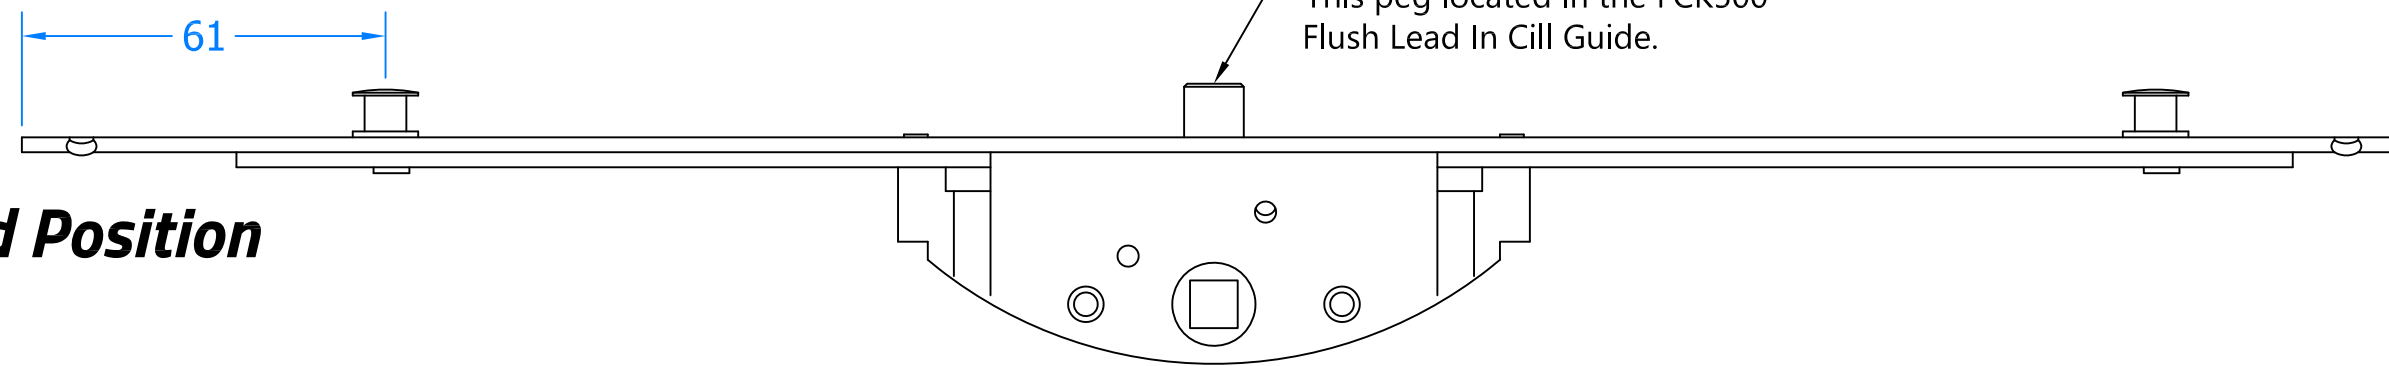

REVISION HISTORY

Revision	Description	Drawn	Date
A	Release	PW	17/09/18

This arrow means this edge faces out to the front of the sash.

Insert Allen key and turn to adjust.

Opened Position

Section A-A

Fired Position

This peg located in the FCK500 Flush Lead In Cill Guide.

Innovating & Upgrading the Style, Performance & Longevity of External Doors & Windows Globally.

Coastal Specialist Ironmongery Ltd.
 Global House, Bojea Industrial Estate, Trethowel, St Austell, PL25 5RJ
 t | 01726 871725 - f | 01726 871731 - e | sales@coastal-group.com
 w | www.coastal-group.com

Drawing Title:
FM0400-SV
Tritus Mushroom Type Espag Bolt

Product Range:
Tritus Flush System

Additional Info: 400mm Top Hung Mushroom Espag
TOP HUNG

Date Drawn: 17/09/2018
 Drawn By: Phil Walklett
 Part Number: **FM0400-SV**
 File Name: CG-FM0400-SV.dwg
 Revision: **A**
 Drawing Scale: Not to Scale
 Sheet Number: 1 of 1