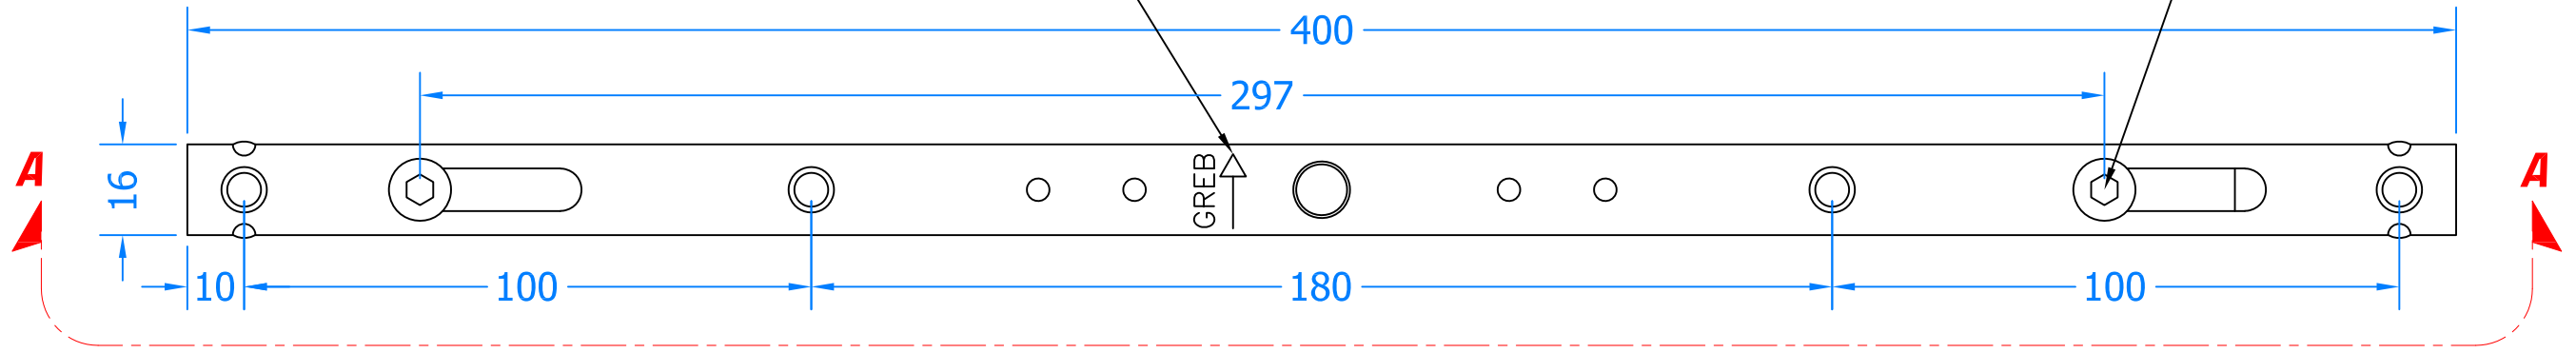

REVISION HISTORY

Revision	Description	Drawn	Date
A	Release	PW	17/09/18

This arrow means this edge faces out to the front of the sash.

Insert Allen key and turn to adjust.

Opened Position

Section A-A

Fired Position

This peg located in the FCK500 Flush Lead In Cill Guide.

Innovating & Upgrading the Style, Performance & Longevity of External Doors & Windows Globally.

Coastal Specialist Ironmongery Ltd.
 Global House, Bojea Industrial Estate, Trethowel, St Austell, PL25 5RJ
 t | 01726 871725 - f | 01726 871731 - e | sales@coastal-group.com
 w | www.coastal-group.com

Drawing Title:
FM0400-SV
Tritus Mushroom Type Espag Bolt

Product Range:
Tritus Flush System

Additional Info: 400mm Top Hung Mushroom Espag
TOP HUNG

Date Drawn: 17/09/2018
 Drawn By: Phil Walklett
 Part Number: **FM0400-SV**
 File Name: CG-FM0400-SV.dwg
 Revision: **A**
 Drawing Scale: Not to Scale
 Sheet Number: 1 of 1