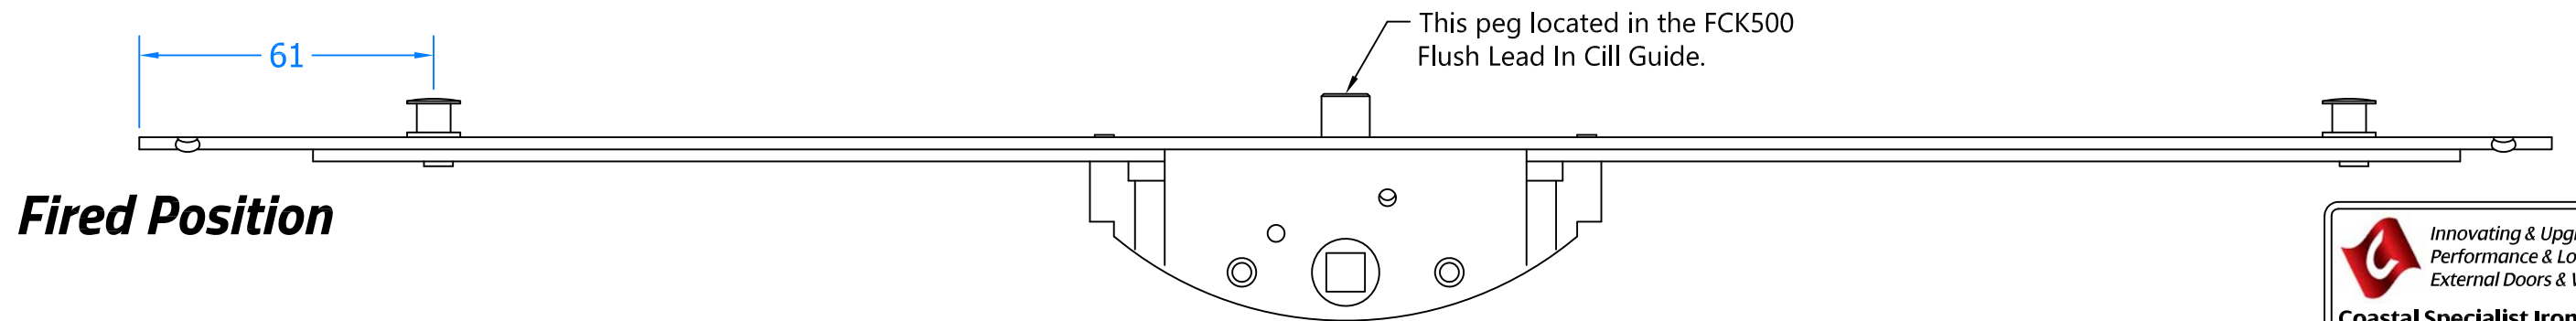

REVISION HISTORY			
Revision	Description	Drawn	Date
A	Release	PW	17/09/18

Innovating & Upgrading the Style, Performance & Longevity of External Doors & Windows Globally.

Coastal Specialist Ironmongery Ltd.
Global House, Bojea Industrial Estate, Trethowel, St Austell, PL25 5RJ
t | 01726 871725 - f | 01726 871731 - e | sales@coastal-group.com
w | www.coastal-group.com

Drawing Title:
FM0500-SV
Tritus Mushroom Type Espag Bolt

Product Range:
Tritus Flush System

Additional Info: 500mm Top Hung Mushroom Espag
TOP HUNG

Date Drawn: 17/09/2018
Drawn By: Phil Walklett
Part Number: **FM0500-SV**
File Name: CG-FM0500-SV.dwg
Revision: **A**
Drawing Scale: Not to Scale
Sheet Number: 1 of 1

THIRD ANGLE PROJECTION

This drawing and specification are the property of Coastal, they are issued in strict confidence and shall not be reproduced, copied or used without written permission.