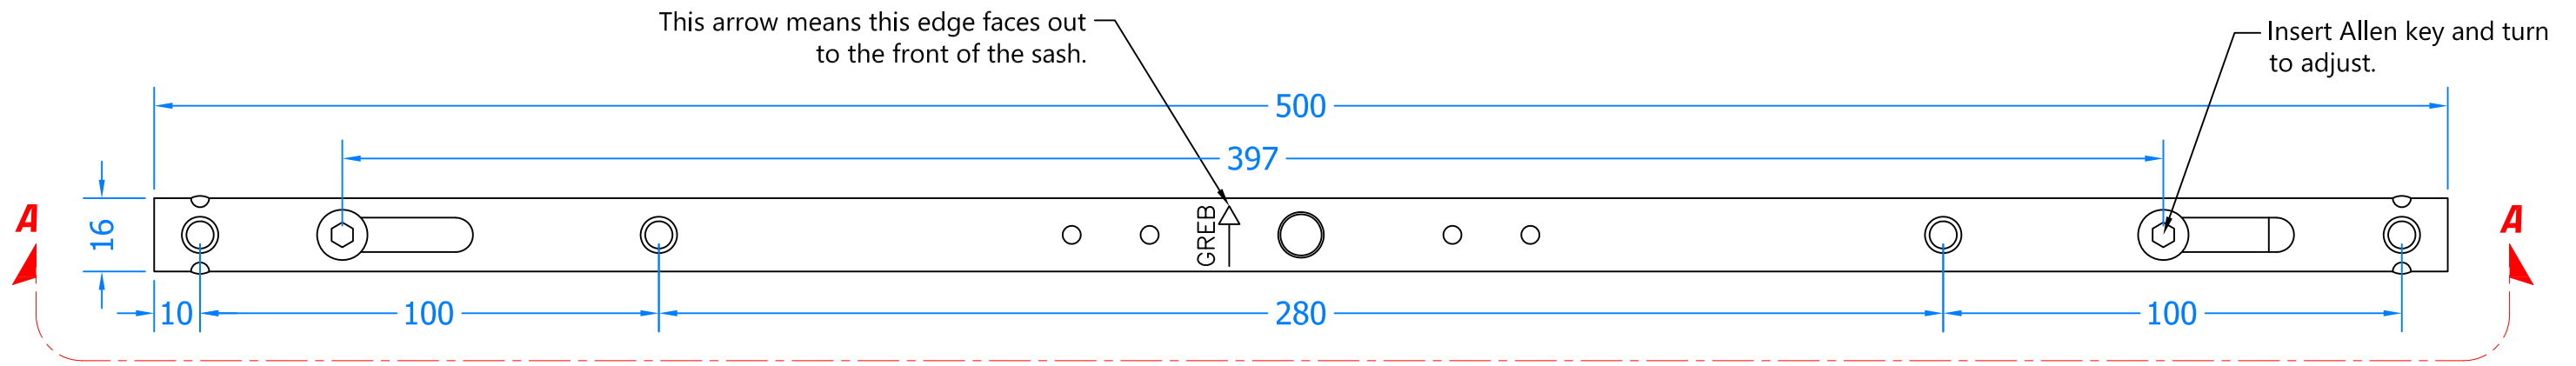

REVISION HISTORY			
Revision	Description	Drawn	Date
A	Release	PW	17/09/18

Innovating & Upgrading the Style, Performance & Longevity of External Doors & Windows Globally.

Coastal Specialist Ironmongery Ltd.
Global House, Bojea Industrial Estate, Trethowel, St Austell, PL25 5RJ
t | 01726 871725 - f | 01726 871731 - e | sales@coastal-group.com
w | www.coastal-group.com

Drawing Title:
FM0500-SV
Tritus Mushroom Type Espag Bolt

Product Range:
Tritus Flush System

Additional Info: 500mm Top Hung Mushroom Espag
TOP HUNG

Date Drawn: 17/09/2018
Drawn By: Phil Walklett
Part Number: **FM0500-SV**
File Name: CG-FM0500-SV.dwg
Revision: **A**
Drawing Scale: Not to Scale
Sheet Number: 1 of 1

THIRD ANGLE PROJECTION

This drawing and specification are the property of Coastal, they are issued in strict confidence and shall not be reproduced, copied or used without written permission.