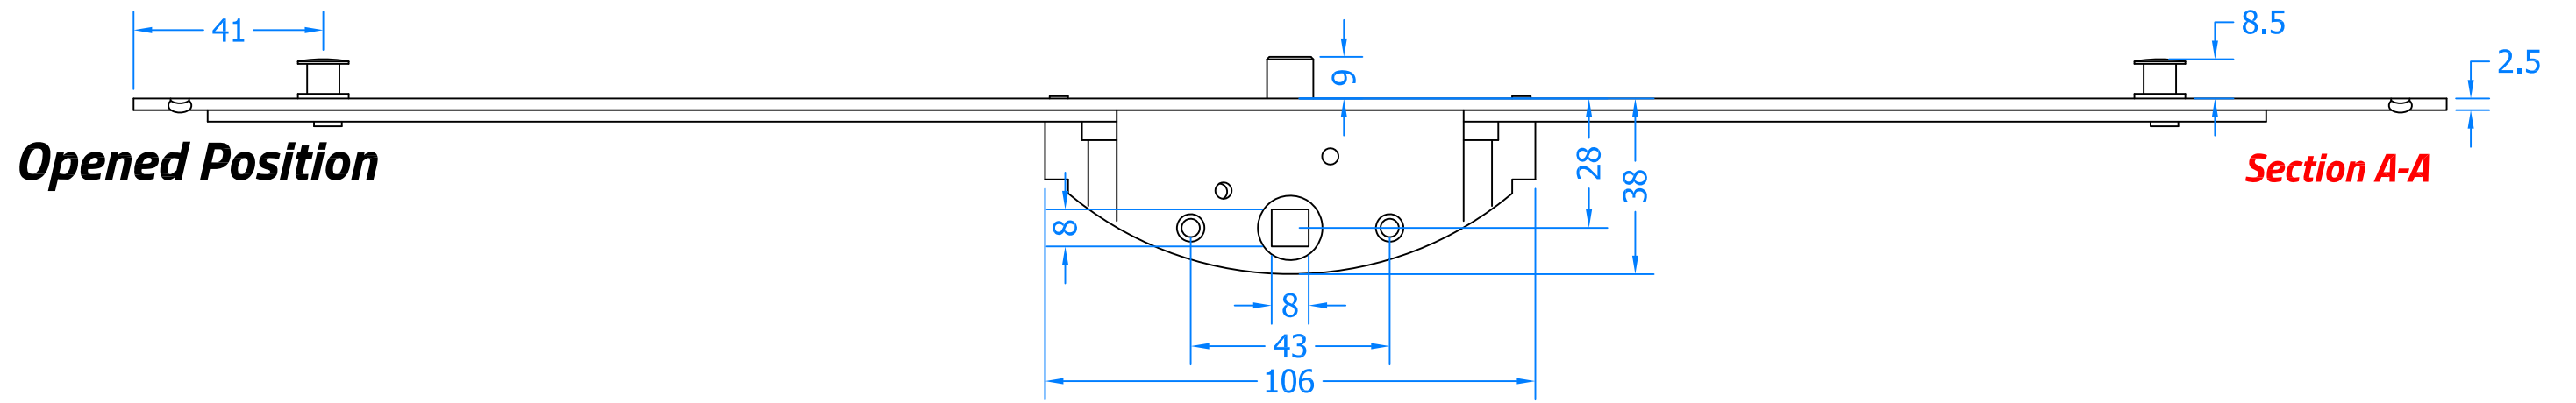

REVISION HISTORY			
Revision	Description	Drawn	Date
A	Release	PW	17/09/18

Innovating & Upgrading the Style, Performance & Longevity of External Doors & Windows Globally.

Coastal Specialist Ironmongery Ltd.
Global House, Bojea Industrial Estate, Trethowel, St Austell, PL25 5RJ
t | 01726 871725 - f | 01726 871731 - e | sales@coastal-group.com
w | www.coastal-group.com

Drawing Title:
FM0500-SV
Tritus Mushroom Type Espag Bolt

Product Range:
Tritus Flush System

Additional Info: 500mm Top Hung Mushroom Espag
TOP HUNG

Date Drawn: 17/09/2018
Drawn By: Phil Walklett
Part Number: **FM0500-SV**
File Name: CG-FM0500-SV.dwg
Revision: **A**
Drawing Scale: Not to Scale
Sheet Number: 1 of 1

THIRD ANGLE PROJECTION

This drawing and specification are the property of Coastal, they are issued in strict confidence and shall not be reproduced, copied or used without written permission.