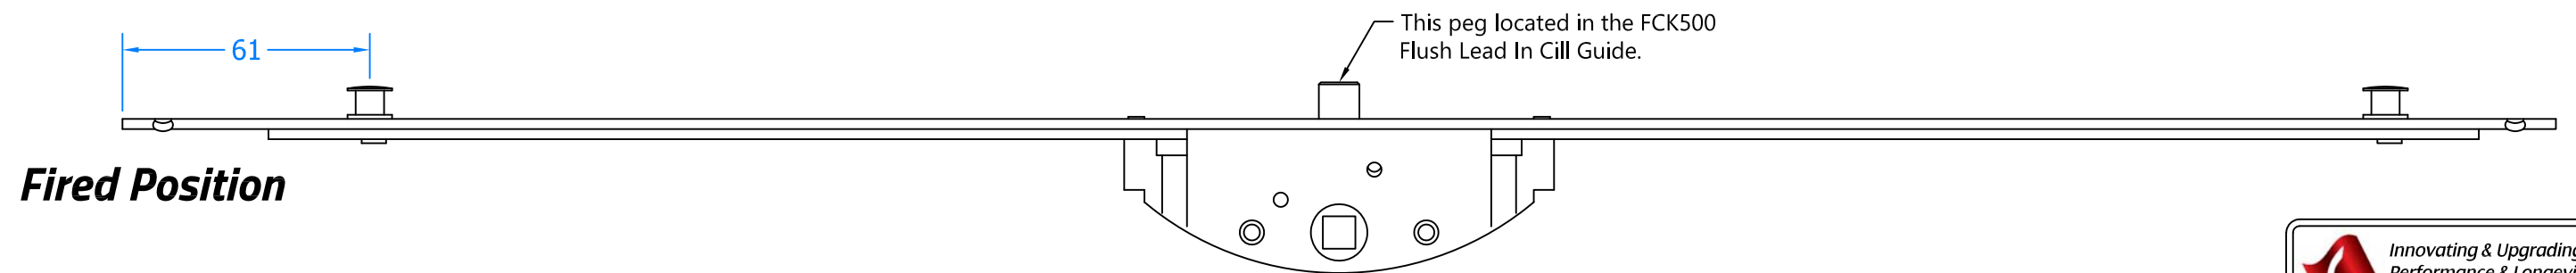

REVISION HISTORY

Revision	Description	Drawn	Date
A	Release	PW	17/09/18

Innovating & Upgrading the Style, Performance & Longevity of External Doors & Windows Globally.

Coastal Specialist Ironmongery Ltd.

Global House, Bojea Industrial Estate, Trethowel, St Austell, PL25 5RJ
t | 01726 871725 - f | 01726 871731 - e | sales@coastal-group.com
w | www.coastal-group.com

Drawing Title:
FM0600-SV
Tritus Mushroom Type Espag Bolt

Product Range:
Tritus Flush System

Additional Info: 600mm Top Hung Mushroom Espag
TOP HUNG

Date Drawn: 17/09/2018

Drawn By: Phil Walklett

Part Number: **FM0600-SV**

File Name: CG-FM0600-SV.dwg

Revision: **A**

Drawing Scale: Not to Scale

Sheet Number: 1 of 1

THIRD ANGLE PROJECTION This drawing and specification are the property of Coastal, they are issued in strict confidence and shall not be reproduced, copied or used without written permission.