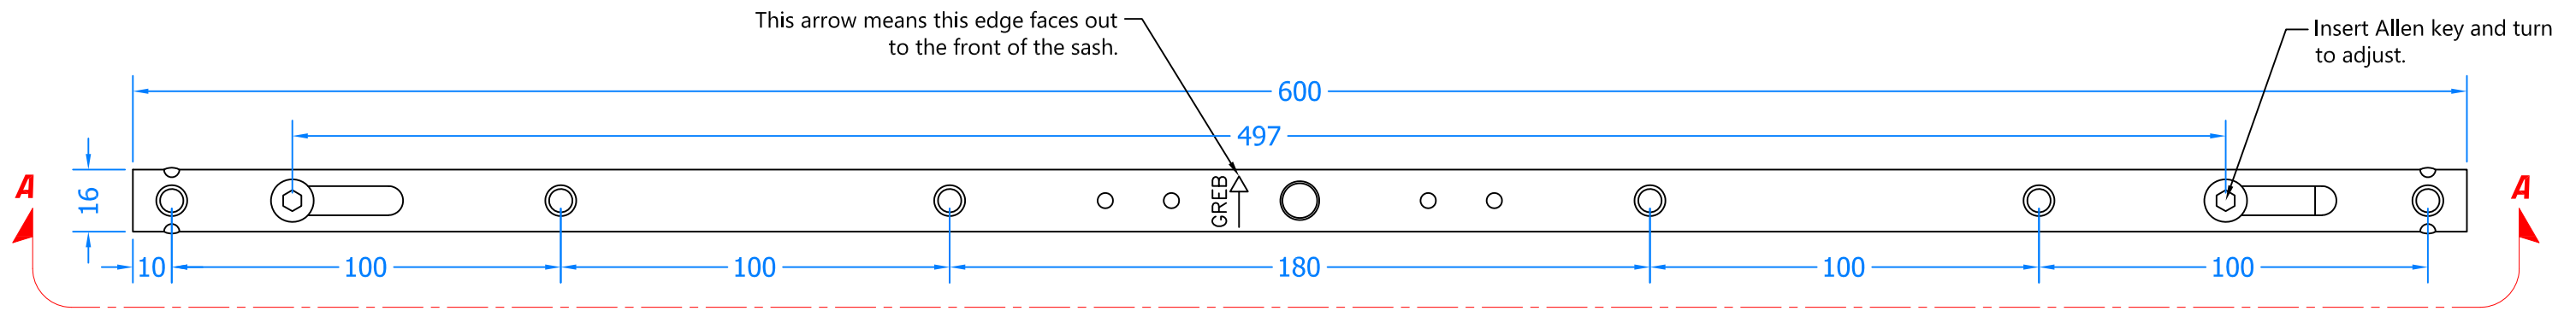

REVISION HISTORY

Revision	Description	Drawn	Date
A	Release	PW	17/09/18

Innovating & Upgrading the Style, Performance & Longevity of External Doors & Windows Globally.

Coastal Specialist Ironmongery Ltd.

Global House, Bojea Industrial Estate, Trethowel, St Austell, PL25 5RJ
t | 01726 871725 - f | 01726 871731 - e | sales@coastal-group.com
w | www.coastal-group.com

Drawing Title:
FM0600-SV
Tritus Mushroom Type Espag Bolt

Product Range:
Tritus Flush System

Additional Info: 600mm Top Hung Mushroom Espag
TOP HUNG

Date Drawn: 17/09/2018

Drawn By: Phil Walklett

Part Number: **FM0600-SV**

File Name: CG-FM0600-SV.dwg

Revision: **A**

Drawing Scale: Not to Scale

Sheet Number: 1 of 1

THIRD ANGLE PROJECTION This drawing and specification are the property of Coastal, they are issued in strict confidence and shall not be reproduced, copied or used without written permission.