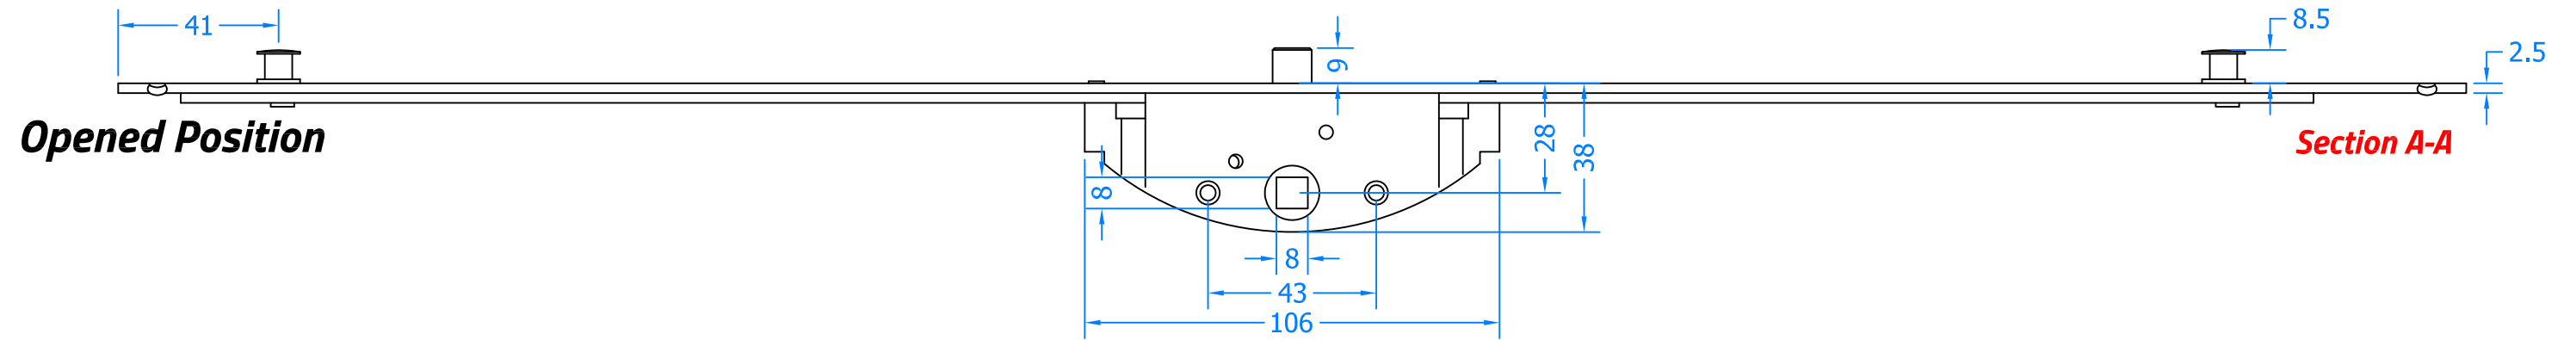

REVISION HISTORY

Revision	Description	Drawn	Date
A	Release	PW	17/09/18

Innovating & Upgrading the Style, Performance & Longevity of External Doors & Windows Globally.

Coastal Specialist Ironmongery Ltd.

Global House, Bojea Industrial Estate, Trethowel, St Austell, PL25 5RJ
t | 01726 871725 - f | 01726 871731 - e | sales@coastal-group.com
w | www.coastal-group.com

Drawing Title:
FM0600-SV
Tritus Mushroom Type Espag Bolt

Product Range:
Tritus Flush System

Additional Info: 600mm Top Hung Mushroom Espag
TOP HUNG

Date Drawn: 17/09/2018

Drawn By: Phil Walklett

Part Number: **FM0600-SV**

File Name: CG-FM0600-SV.dwg

Revision: **A**

Drawing Scale: Not to Scale

Sheet Number: 1 of 1

THIRD ANGLE PROJECTION This drawing and specification are the property of Coastal, they are issued in strict confidence and shall not be reproduced, copied or used without written permission.