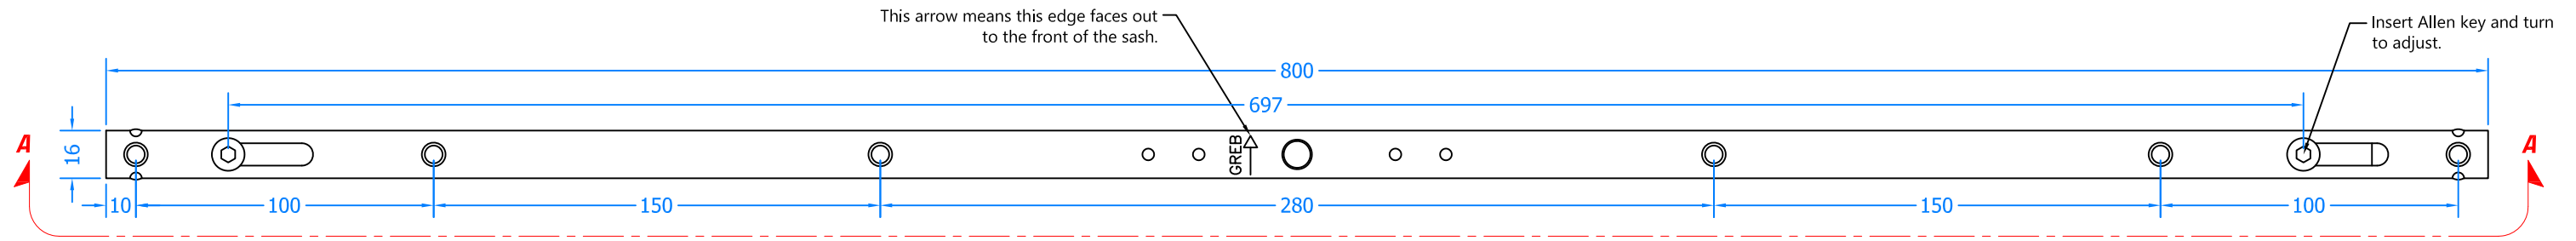

REVISION HISTORY

Revision	Description	Drawn	Date
A	Release	PW	17/09/18

Innovating & Upgrading the Style, Performance & Longevity of External Doors & Windows Globally.

Coastal Specialist Ironmongery Ltd.
Global House, Bojea Industrial Estate, Trethowel, St Austell, PL25 5RJ
t | 01726 871725 - f | 01726 871731 - e | sales@coastal-group.com
w | www.coastal-group.com

Drawing Title:
FM0800-SV
Tritus Mushroom Type Espag Bolt

Product Range:
Tritus Flush System

Additional Info: 800mm Top Hung Mushroom Espag
TOP HUNG

Date Drawn: 17/09/2018

Drawn By: Phil Walklett

Part Number: **FM0800-SV**

File Name: CG-FM0800-SV.dwg

Revision: **A**

Drawing Scale: Not to Scale

Sheet Number: 1 of 1

THIRD ANGLE PROJECTION

This drawing and specification are the property of Coastal, they are issued in strict confidence and shall not be reproduced, copied or used without written permission.