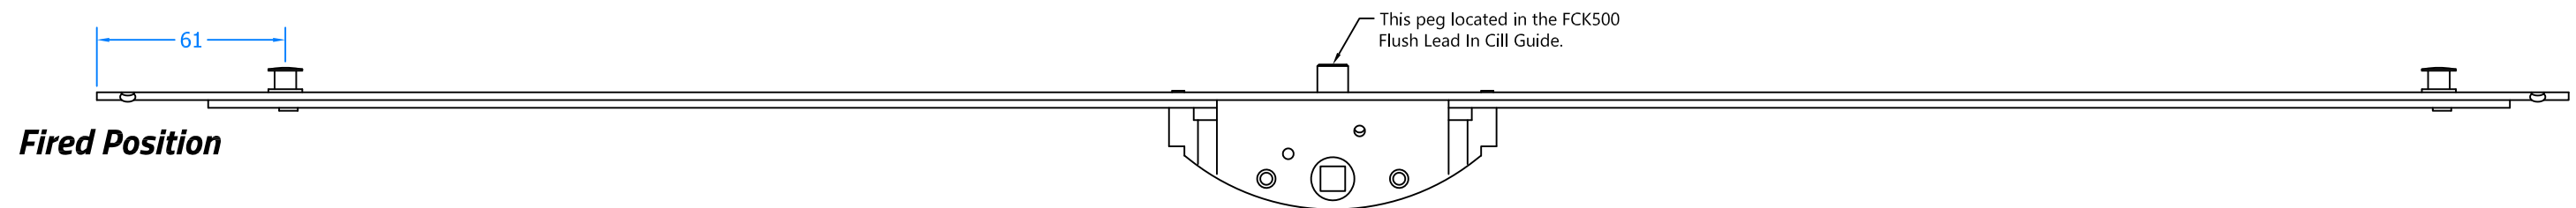

REVISION HISTORY

Revision	Description	Drawn	Date
A	Release	PW	17/09/18

Innovating & Upgrading the Style, Performance & Longevity of External Doors & Windows Globally.

Coastal Specialist Ironmongery Ltd.
Global House, Bojea Industrial Estate, Trethowel, St Austell, PL25 5RJ
t | 01726 871725 - f | 01726 871731 - e | sales@coastal-group.com
w | www.coastal-group.com

Drawing Title:
FM0800-SV
Tritus Mushroom Type Espag Bolt

Product Range:
Tritus Flush System

Additional Info: 800mm Top Hung Mushroom Espag
TOP HUNG

Date Drawn: 17/09/2018

Drawn By: Phil Walklett

Part Number: **FM0800-SV**

File Name: CG-FM0800-SV.dwg

Revision: **A**

Drawing Scale: Not to Scale

Sheet Number: 1 of 1

THIRD ANGLE PROJECTION

This drawing and specification are the property of Coastal, they are issued in strict confidence and shall not be reproduced, copied or used without written permission.