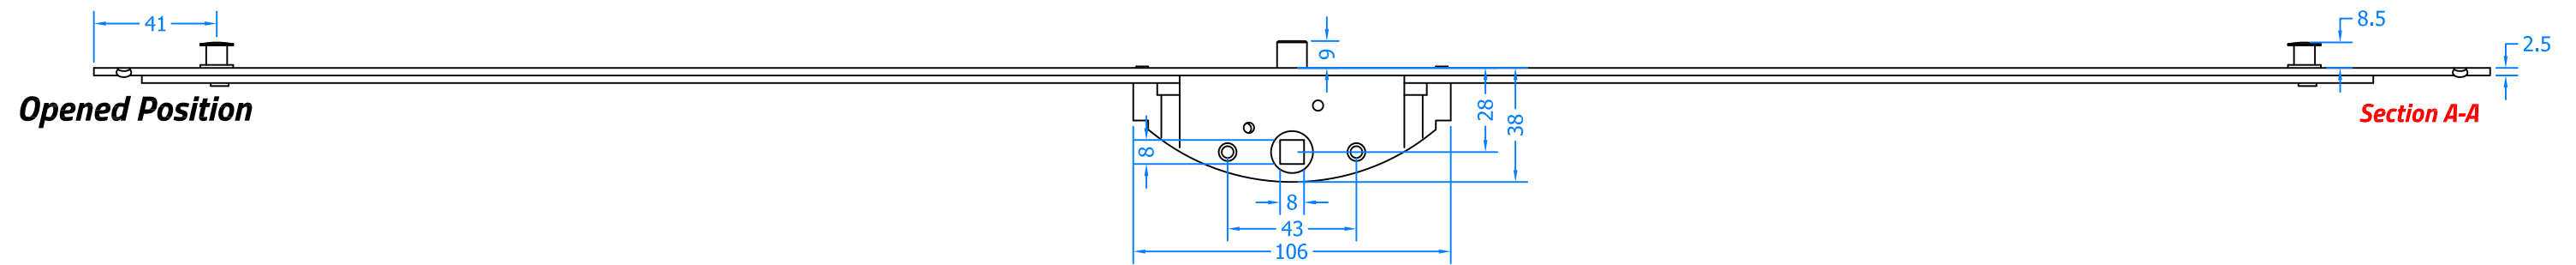

REVISION HISTORY

Revision	Description	Drawn	Date
A	Release	PW	17/09/18

Innovating & Upgrading the Style, Performance & Longevity of External Doors & Windows Globally.

Coastal Specialist Ironmongery Ltd.
Global House, Bojea Industrial Estate, Trethowel, St Austell, PL25 5RJ
t | 01726 871725 - f | 01726 871731 - e | sales@coastal-group.com
w | www.coastal-group.com

Drawing Title:
FM0800-SV
Tritus Mushroom Type Espag Bolt

Product Range:
Tritus Flush System

Additional Info: 800mm Top Hung Mushroom Espag
TOP HUNG

Date Drawn: 17/09/2018

Drawn By: Phil Walklett

Part Number: **FM0800-SV**

File Name: CG-FM0800-SV.dwg

Revision: **A**

Drawing Scale: Not to Scale

Sheet Number: 1 of 1

THIRD ANGLE PROJECTION

This drawing and specification are the property of Coastal, they are issued in strict confidence and shall not be reproduced, copied or used without written permission.