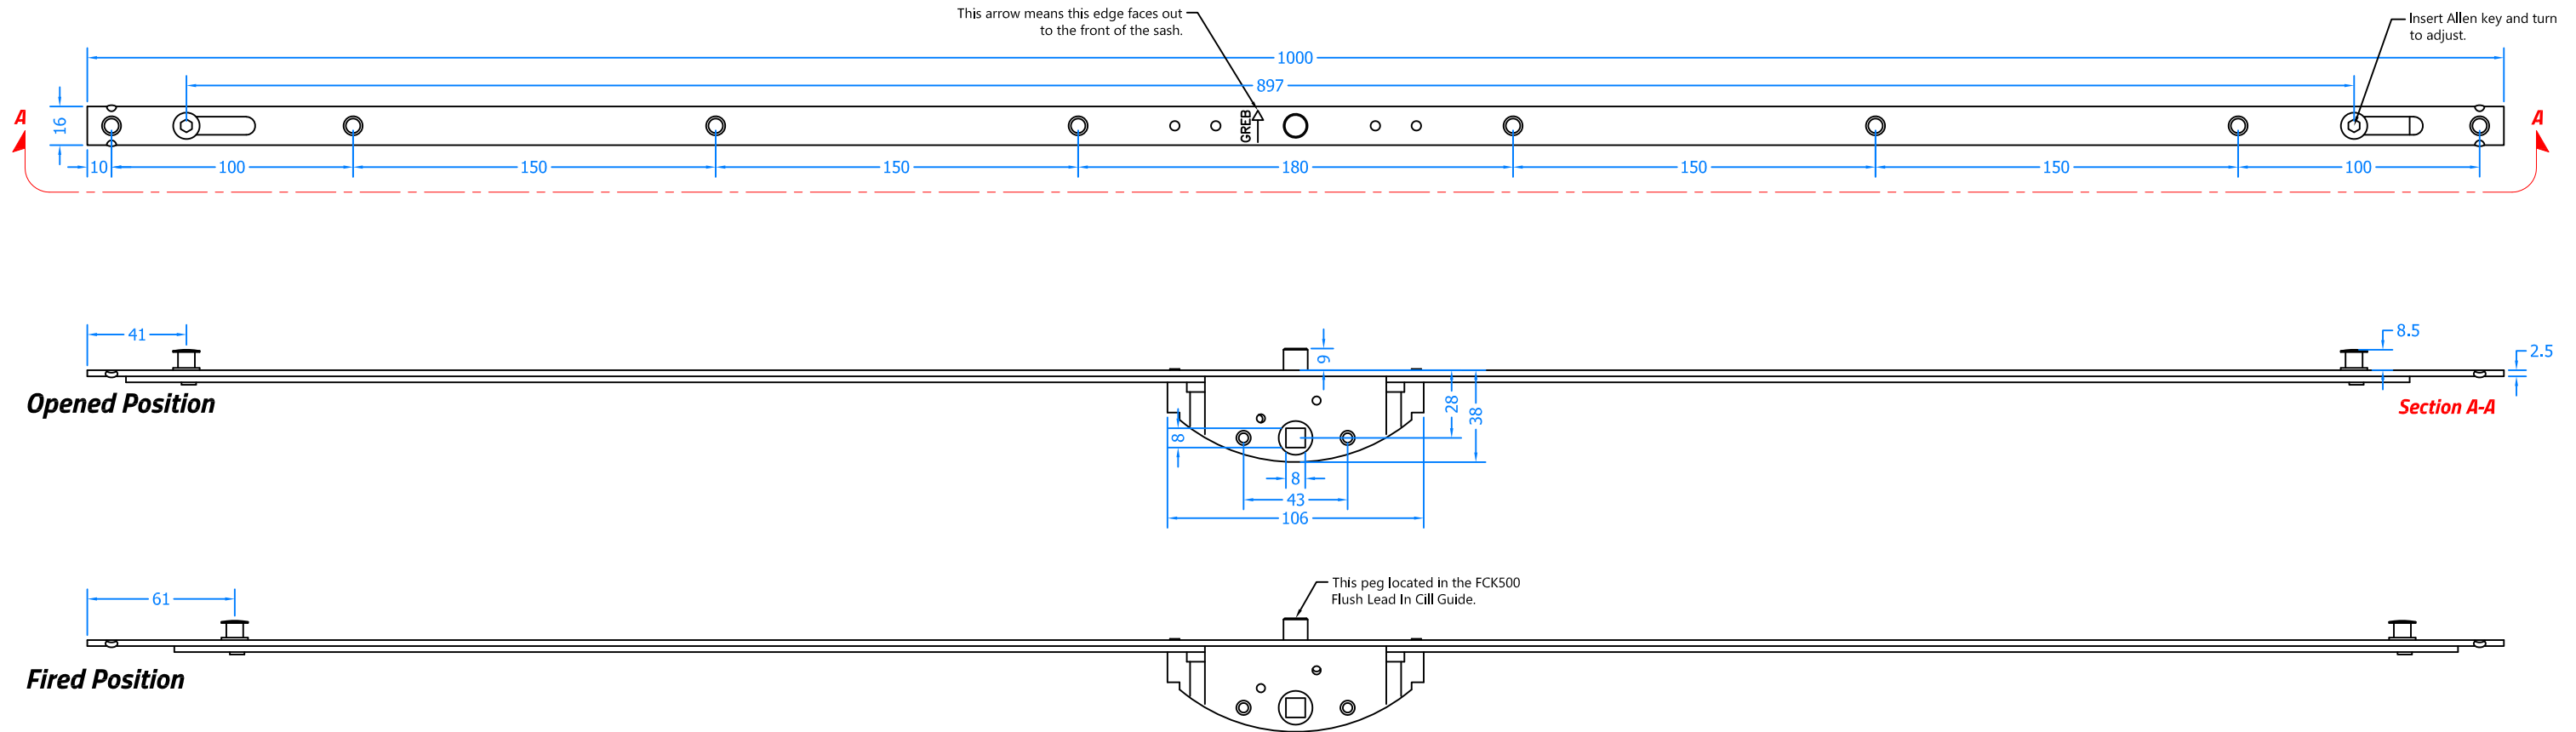

REVISION HISTORY

Revision	Description	Drawn	Date
A	Release	PW	17/09/18

Innovating & Upgrading the Style, Performance & Longevity of External Doors & Windows Globally.

Coastal Specialist Ironmongery Ltd.

Global House, Bojea Industrial Estate, Trethowel, St Austell, PL25 5RJ
t | 01726 871725 - f | 01726 871731 - e | sales@coastal-group.com
w | www.coastal-group.com

Drawing Title:
FM1000-SV
Tritus Mushroom Type Espag Bolt

Product Range:
Tritus Flush System

Additional Info: 1000mm Top Hung Mushroom Espag
TOP HUNG

Date Drawn: 17/09/2018

Drawn By: Phil Walklett

Part Number: **FM1000-SV**

File Name: CG-FM1000-SV.dwg

Revision: **A**

Drawing Scale: Not to Scale

Sheet Number: 1 of 1

THIRD ANGLE PROJECTION
This drawing and specification are the property of Coastal, they are issued in strict confidence and shall not be reproduced, copied or used without written permission.