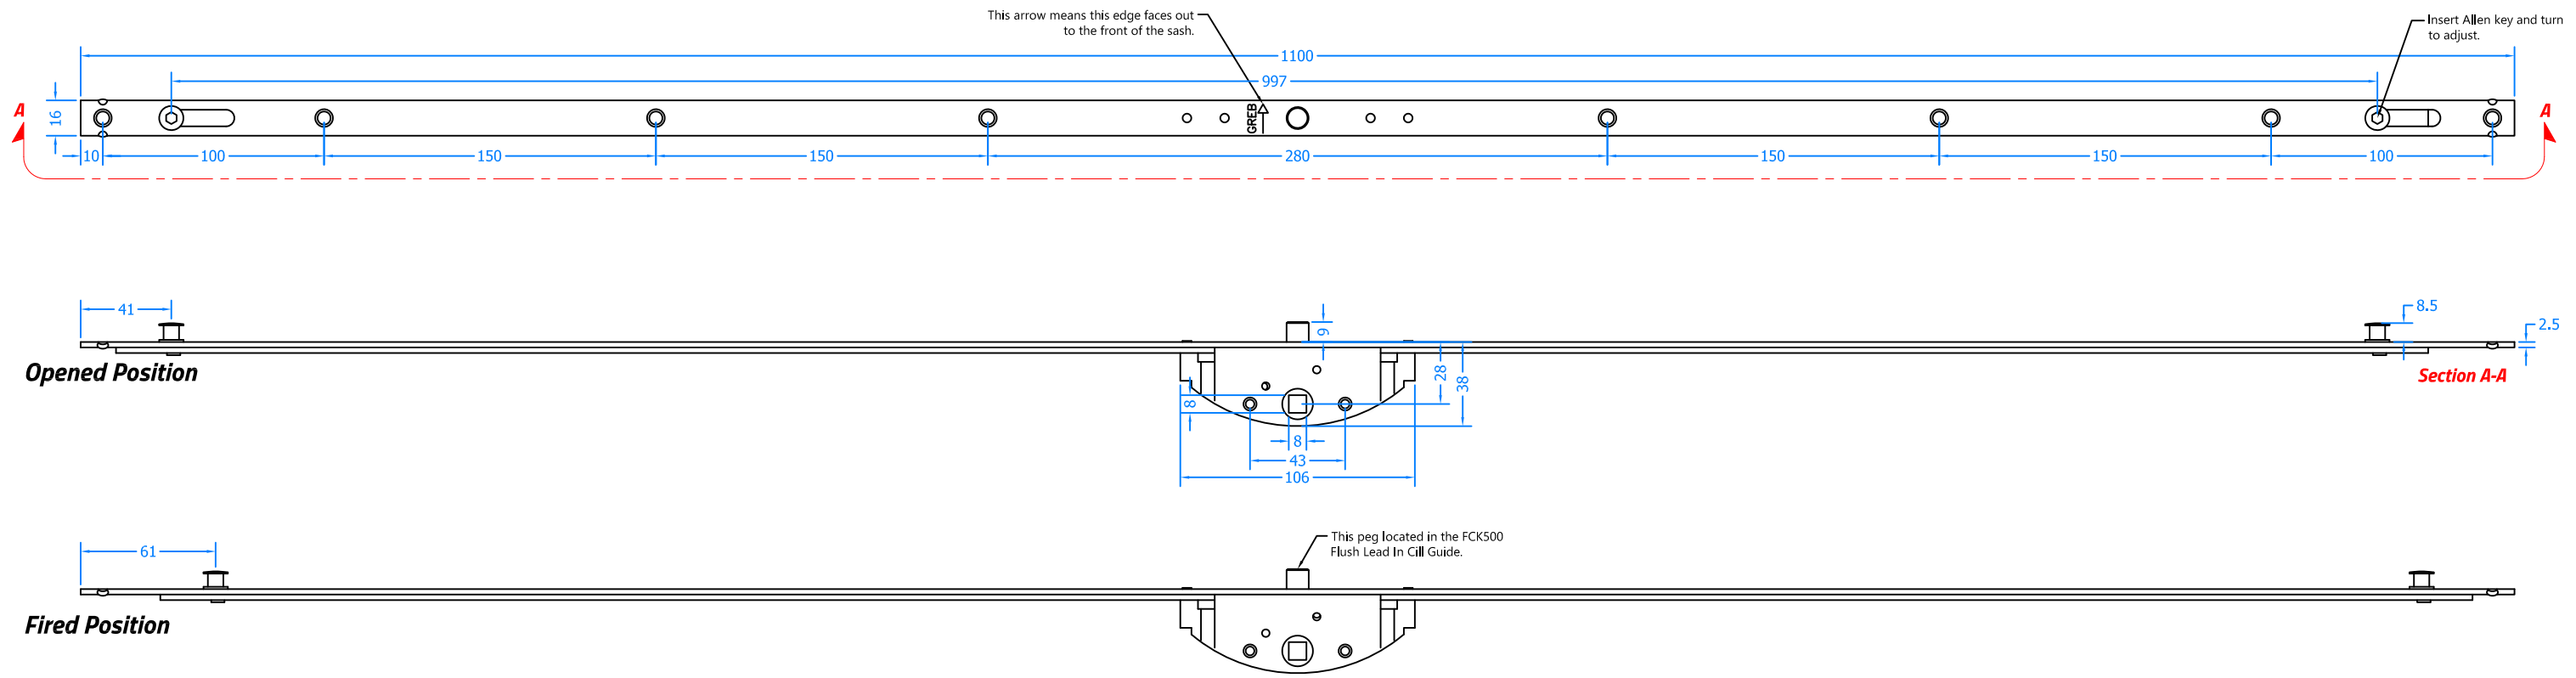

REVISION HISTORY

Revision	Description	Drawn	Date
A	Release	PW	17/09/18

Innovating & Upgrading the Style, Performance & Longevity of External Doors & Windows Globally.

Coastal Specialist Ironmongery Ltd.
Global House, Bojea Industrial Estate, Trethowel, St Austell, PL25 5RJ
t | 01726 871725 - f | 01726 871731 - e | sales@coastal-group.com
w | www.coastal-group.com

Drawing Title:	
FM1100-SV Tritus Mushroom Type Espag Bolt	
Product Range:	
Tritus Flush System	
Additional Info: 1100mm Top Hung Mushroom Espag TOP HUNG	
Date Drawn:	17/09/2018
Drawn By:	Phil Walklett
Part Number:	FM1100-SV
File Name:	CG-FM1100-SV.dwg
Revision:	A
Drawing Scale:	Not to Scale
Sheet Number:	1 of 1

THIRD ANGLE PROJECTION
This drawing and specification are the property of Coastal, they are issued in strict confidence and shall not be reproduced, copied or used without written permission.