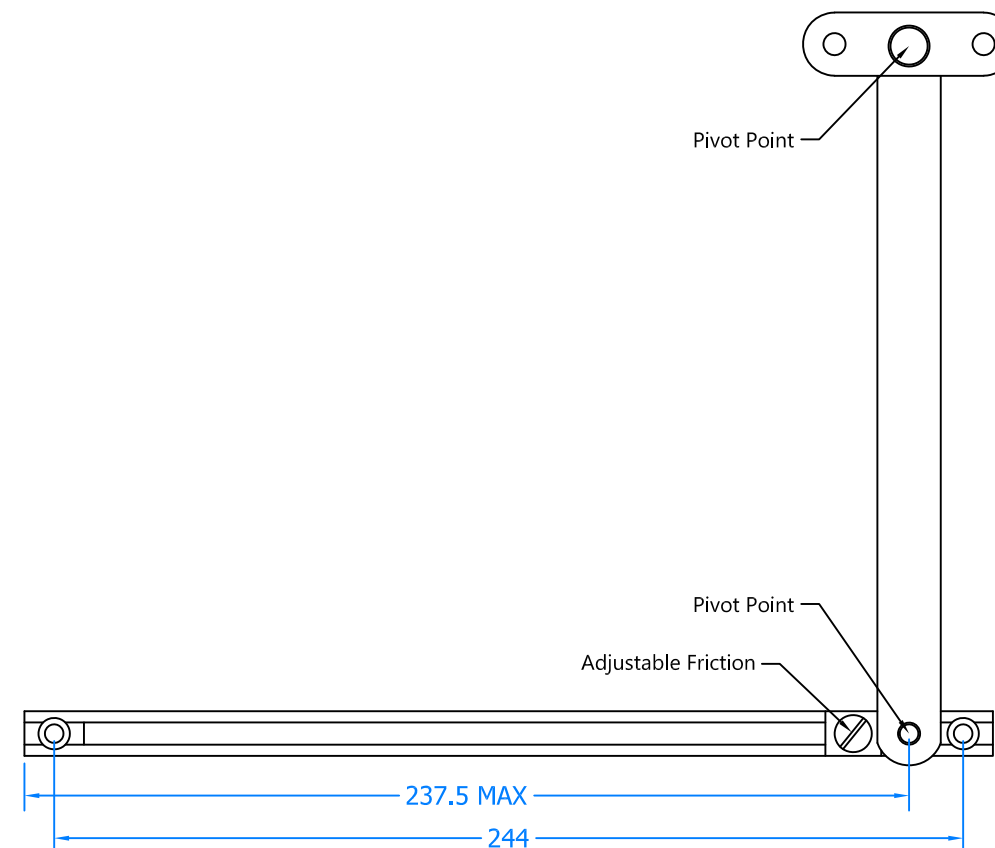

REVISION HISTORY

Revision	Description	Drawn	Date
A	Release	PW	20/9/18

**Innovating & Upgrading the Style,
Performance & Longevity of
External Doors & Windows Globally.**

Coastal Specialist Ironmongery Ltd.

Global House, Bojea Industrial Estate, Trethowel, St Austell, PL25 5RJ
t | 01726 871725 - f | 01726 871731 - e | sales@coastal-group.com
w | www.coastal-group.com

Drawing Title:
**FC6050-SV (260mm)
Tritus Side Hung Friction Restrictor**

Product Range:
Tritus Flush System

Additional Info: **Side Hung Casements Only
Non Handed**

Date Drawn: 20/09/2018

Drawn By: Phil Walklett

Part Number: FC6050-SV

File Name: CG-FC6050-SV.dwg

Revision: A

Drawing Scale: Not to Scale

Sheet Number: 1 of 1

THIRD ANGLE PROJECTION This drawing and specification are the property of Coastal, they are issued in strict confidence and shall not be reproduced, copied or used without written permission.