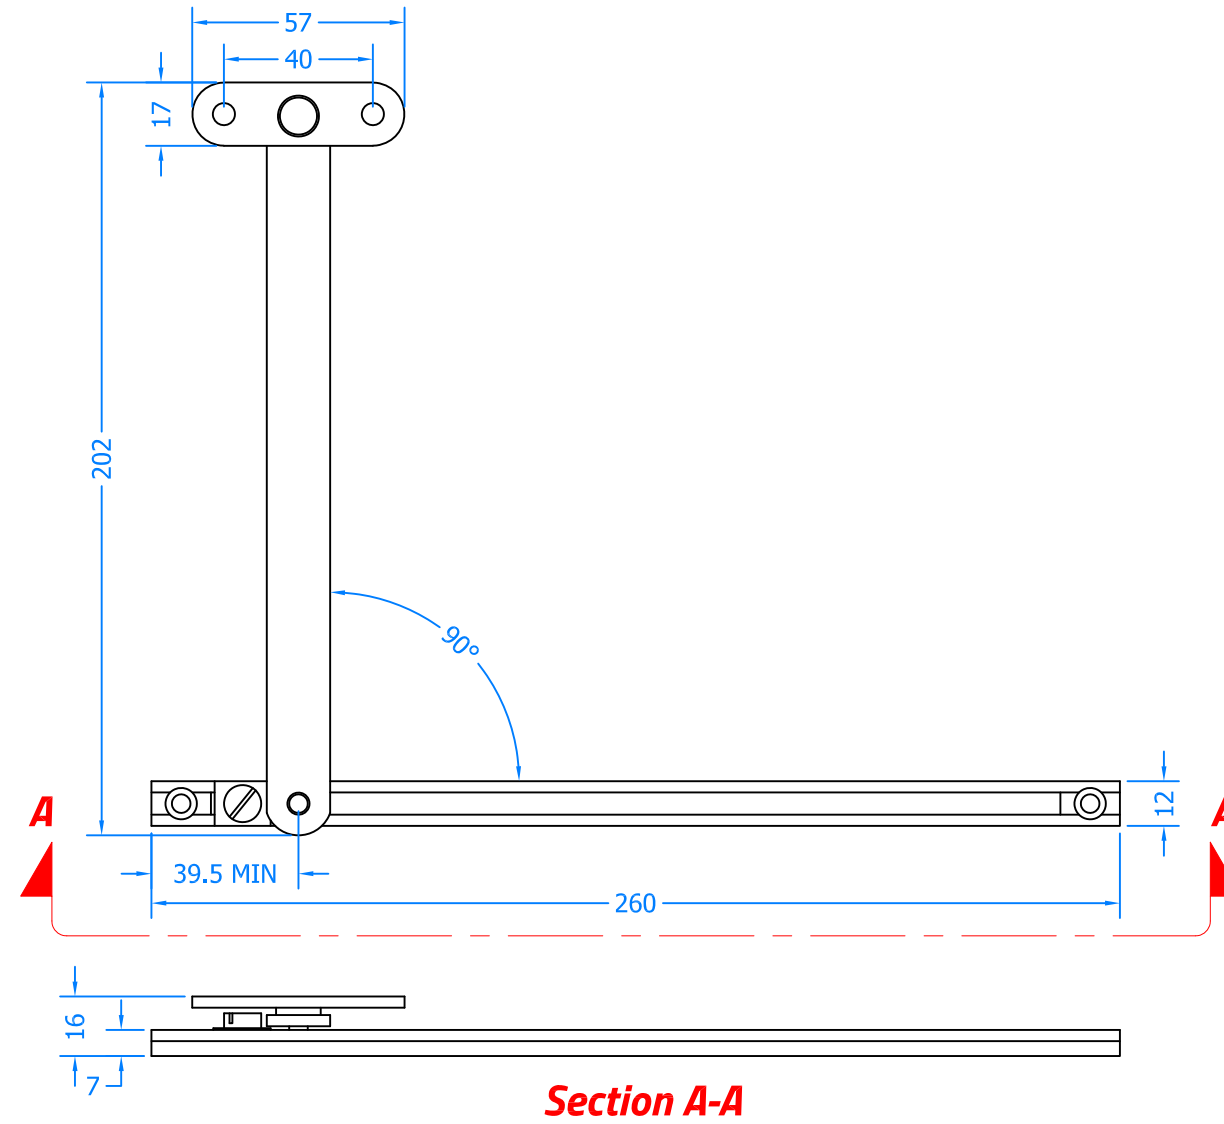

REVISION HISTORY

Revision	Description	Drawn	Date
A	Release	PW	20/9/18

**Innovating & Upgrading the Style,
Performance & Longevity of
External Doors & Windows Globally.**

Coastal Specialist Ironmongery Ltd.

Global House, Bojea Industrial Estate, Trethowel, St Austell, PL25 5RJ
t | 01726 871725 - f | 01726 871731 - e | sales@coastal-group.com
w | www.coastal-group.com

Drawing Title:
**FC6050-SV (260mm)
Tritus Side Hung Friction Restrictor**

Product Range:
Tritus Flush System

Additional Info: **Side Hung Casements Only
Non Handed**

Date Drawn: 20/09/2018

Drawn By: Phil Walklett

Part Number: FC6050-SV

File Name: CG-FC6050-SV.dwg

Revision: A

Drawing Scale: Not to Scale

Sheet Number: 1 of 1

THIRD ANGLE PROJECTION This drawing and specification are the property of Coastal, they are issued in strict confidence and shall not be reproduced, copied or used without written permission.