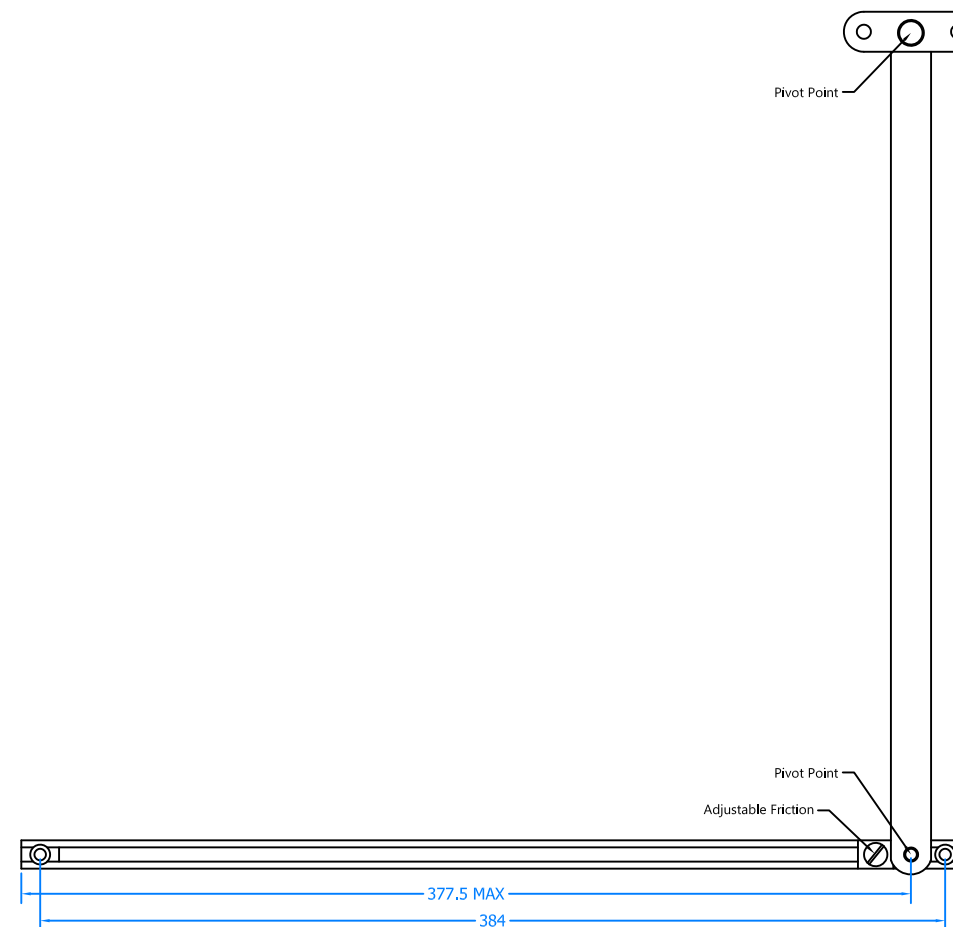

REVISION HISTORY

Revision	Description	Drawn	Date
A	Release	PW	20/9/18

**Innovating & Upgrading the Style,
Performance & Longevity of
External Doors & Windows Globally.**

Coastal Specialist Ironmongery Ltd.

Global House, Bojea Industrial Estate, Trethowel, St Austell, PL25 5RJ
t | 01726 871725 - f | 01726 871731 - e | sales@coastal-group.com
w | www.coastal-group.com

Drawing Title:
**FC6060-SV (400mm)
Tritus Side Hung Friction Restrictor**

Product Range:
Tritus Flush System

Additional Info: **Side Hung Casements Only
Non Handed**

Date Drawn: 20/09/2018

Drawn By: Phil Walklett

Part Number: FC6060-SV

File Name: CG-FC6060-SV.dwg

Revision: A

Drawing Scale: Not to Scale

Sheet Number: 1 of 1

THIRD ANGLE PROJECTION This drawing and specification are the property of Coastal, they are issued in strict confidence and shall not be reproduced, copied or used without written permission.