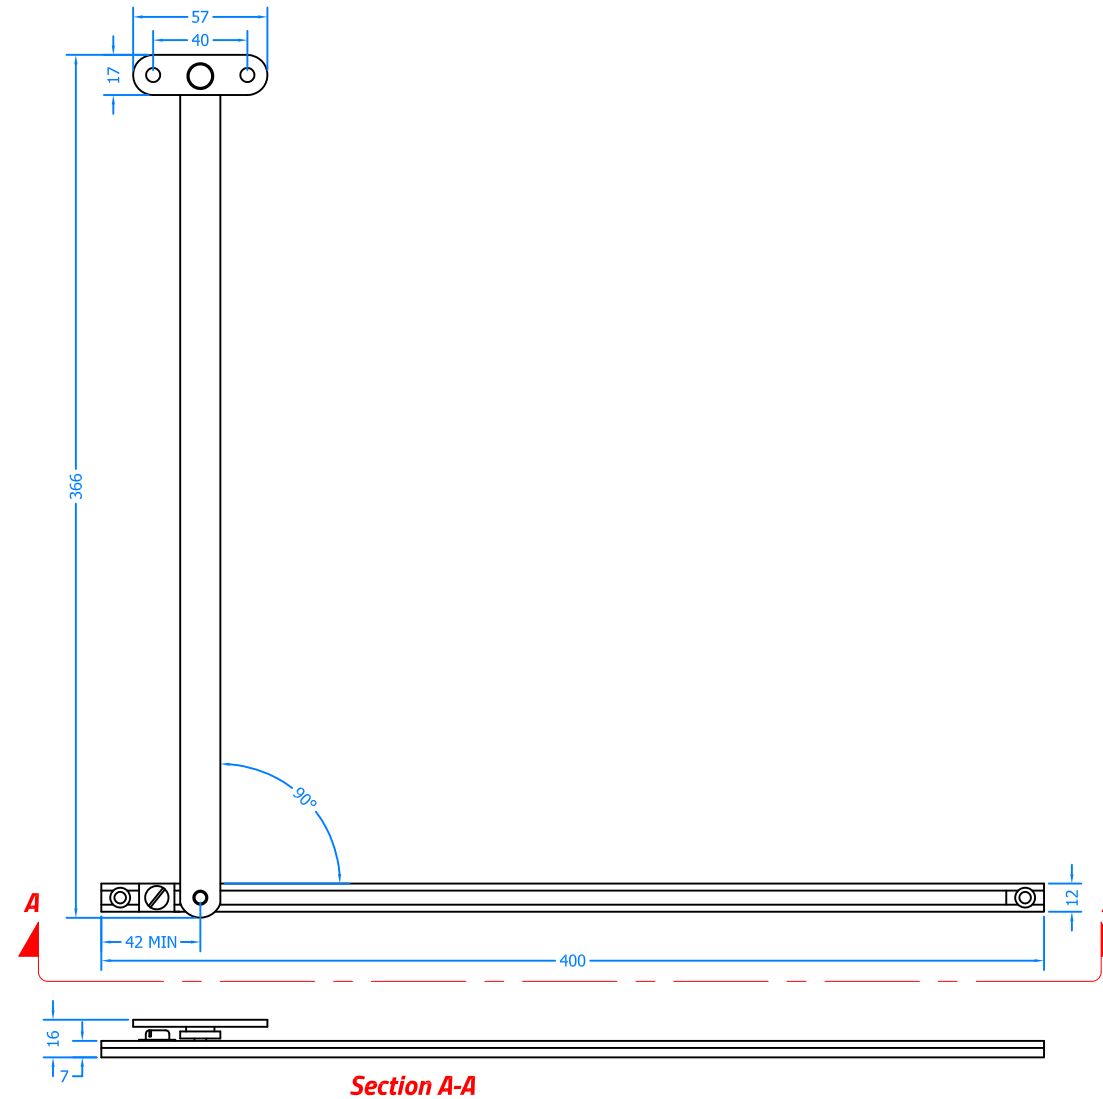

REVISION HISTORY

Revision	Description	Drawn	Date
A	Release	PW	20/9/18

**Innovating & Upgrading the Style,
Performance & Longevity of
External Doors & Windows Globally.**

Coastal Specialist Ironmongery Ltd.

Global House, Bojea Industrial Estate, Trethowel, St Austell, PL25 5RJ
t | 01726 871725 - f | 01726 871731 - e | sales@coastal-group.com
w | www.coastal-group.com

Drawing Title:
**FC6060-SV (400mm)
Tritus Side Hung Friction Restrictor**

Product Range:
Tritus Flush System

Additional Info: **Side Hung Casements Only
Non Handed**

Date Drawn: 20/09/2018

Drawn By: Phil Walklett

Part Number: FC6060-SV

File Name: CG-FC6060-SV.dwg

Revision: A

Drawing Scale: Not to Scale

Sheet Number: 1 of 1

THIRD ANGLE PROJECTION This drawing and specification are the property of Coastal, they are issued in strict confidence and shall not be reproduced, copied or used without written permission.