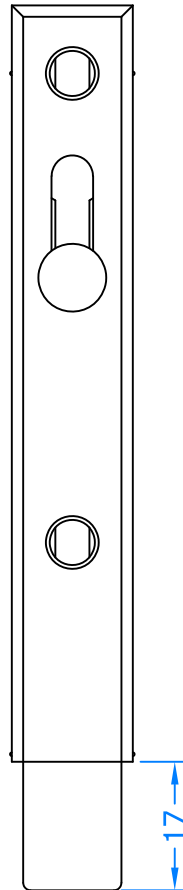

Keep

**Innovating & Upgrading the Style,
Performance & Longevity of
External Doors & Windows Globally.**

Coastal Specialist Ironmongery Ltd.

Global House, Bojea Industrial Estate, Trethowel, St Austell, PL25 5RJ
t | 01726 871725 - f | 01726 871731 - e | sales@coastal-group.com
w | www.coastal-group.com

Drawing Title:

**FC6070-SV
Tritus Flush Sash Slide Bolt**

Product Range:

Tritus Flush Side Hung

Additional Info: **To Secure the Slave Sash
Use Both Top & Bottom, Shoot Head & Cill**

Date Drawn: 20/09/2018

Drawn By: Phil Walklett

Part Number: **FC6070-SV**

File Name: CG-FC6070-SV.dwg

Revision: **A**

Drawing Scale: 1:1@A4

Sheet Number: 1 of 1

THIRD ANGLE PROJECTION