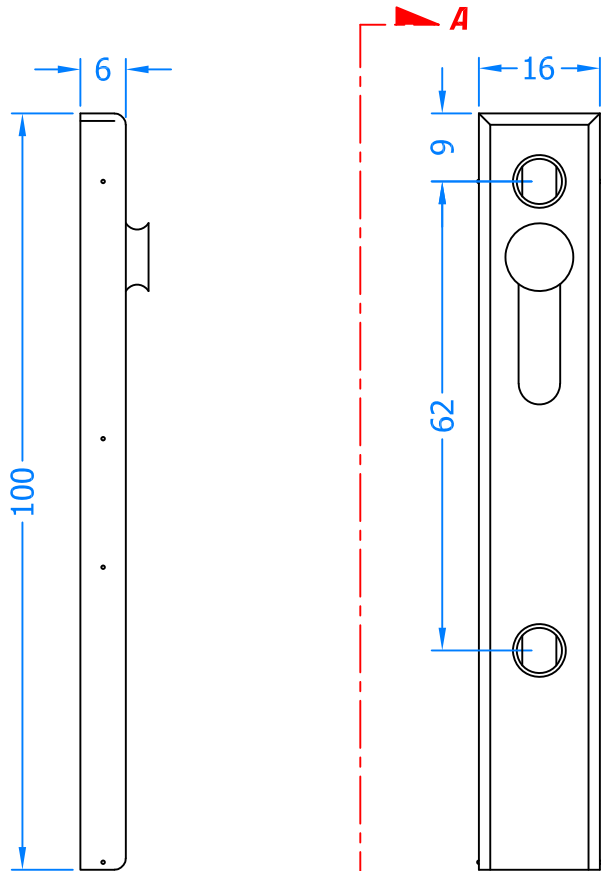

REVISION HISTORY

Revision	Description	Drawn	Date
A	Release	PW	20/9/18

Flush Bolt

Section A-A