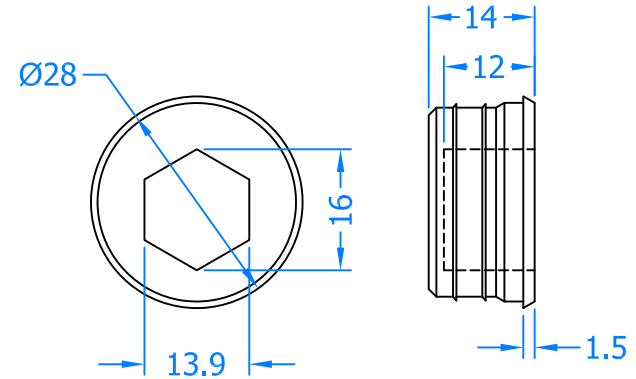

Keep

**Innovating & Upgrading the Style,
Performance & Longevity of
External Doors & Windows Globally.**

Coastal Specialist Ironmongery Ltd.

Global House, Bojea Industrial Estate, Trethowel, St Austell, PL25 5RJ
t | 01726 871725 - f | 01726 871731 - e | sales@coastal-group.com
w | www.coastal-group.com

Drawing Title:

**FC6070-SV
Tritus Flush Sash Slide Bolt**

Product Range:

Tritus Flush Side Hung

Additional Info: **To Secure the Slave Sash
Use Both Top & Bottom, Shoot Head & Cill**

Date Drawn: 20/09/2018

Drawn By: Phil Walklett

Part Number: **FC6070-SV**

File Name: CG-FC6070-SV.dwg

Revision: **A**

Drawing Scale: 1:1@A4

Sheet Number: 1 of 1

THIRD ANGLE PROJECTION