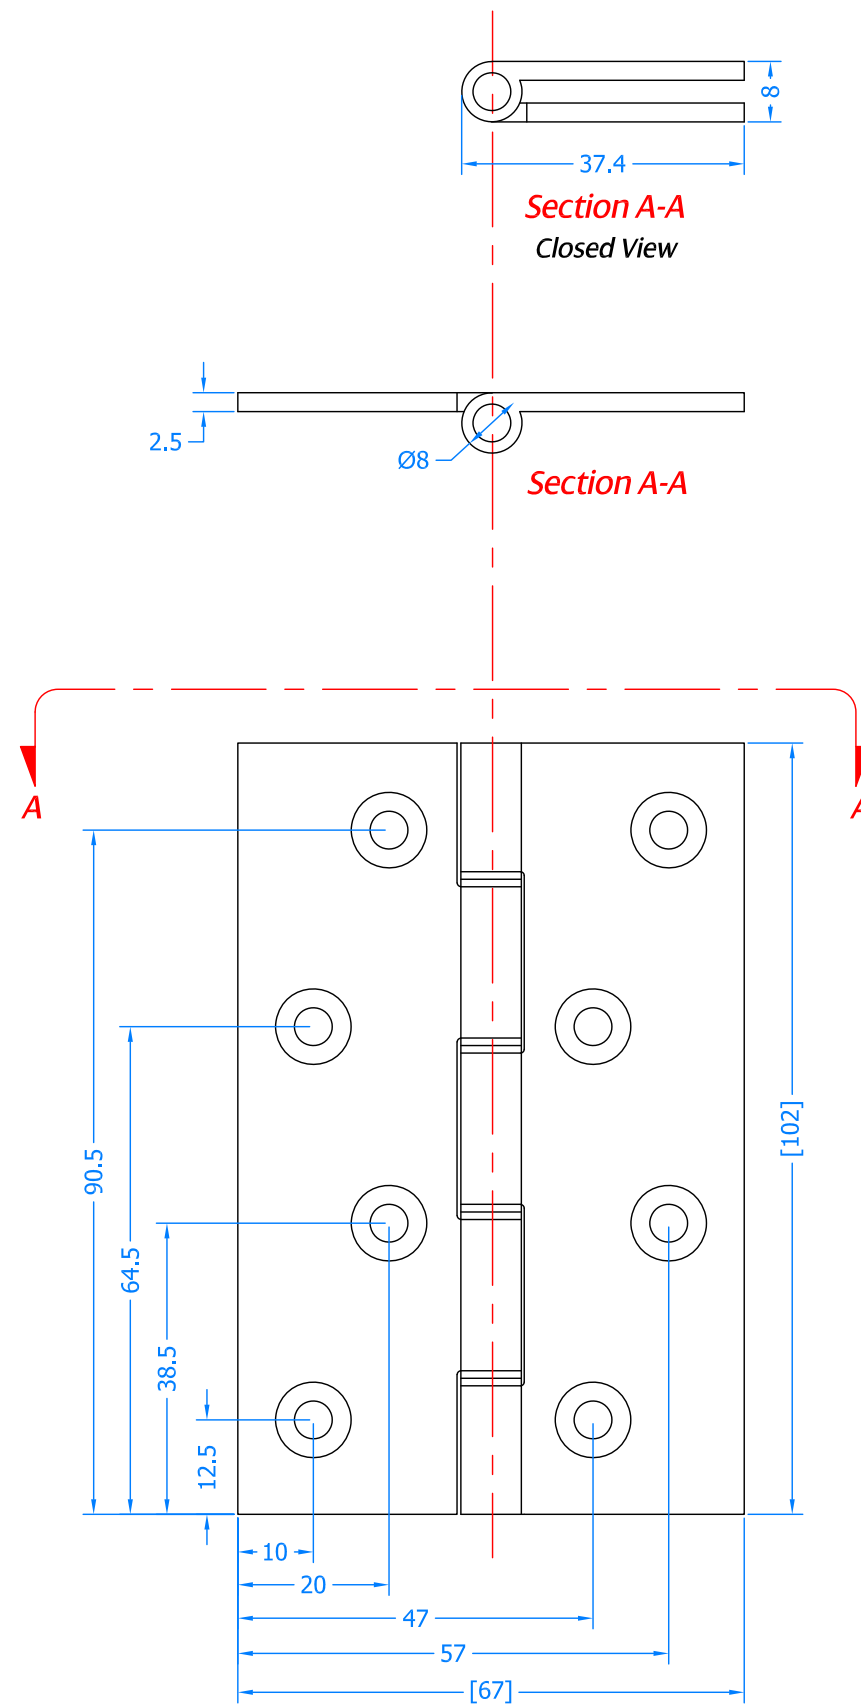

REVISION HISTORY

Revision	Description	Drawn	Date
A	Release	PW	21/03/17

**Innovating & Upgrading the Style,
Performance & Longevity of
External Doors & Windows Globally.**

Coastal Specialist Ironmongery Ltd.

Global House, Bojea Industrial Estate, Trethowel, St Austell, PL25 5RJ
t | 01726 871725 - f | 01726 871731 - e | sales@coastal-group.com
w | www.coastal-group.com

Drawing Title:
**HDPBW4
Double Phosphor Bronze Washered**

Product Range:
Butt Hinges

Additional Info: **Solid Brass**

Date Drawn: 21/03/2017

Drawn By: Phil Walklett

Part Number: **HDPBW4**

File Name: CG-HDPBW4.dwg

Revision: **A**

Drawing Scale: 1:1@A3

Sheet Number: 1 of 1

THIRD ANGLE PROJECTION This drawing and specification are the property of Coastal, they are issued in strict confidence and shall not be reproduced, copied or used without written permission.