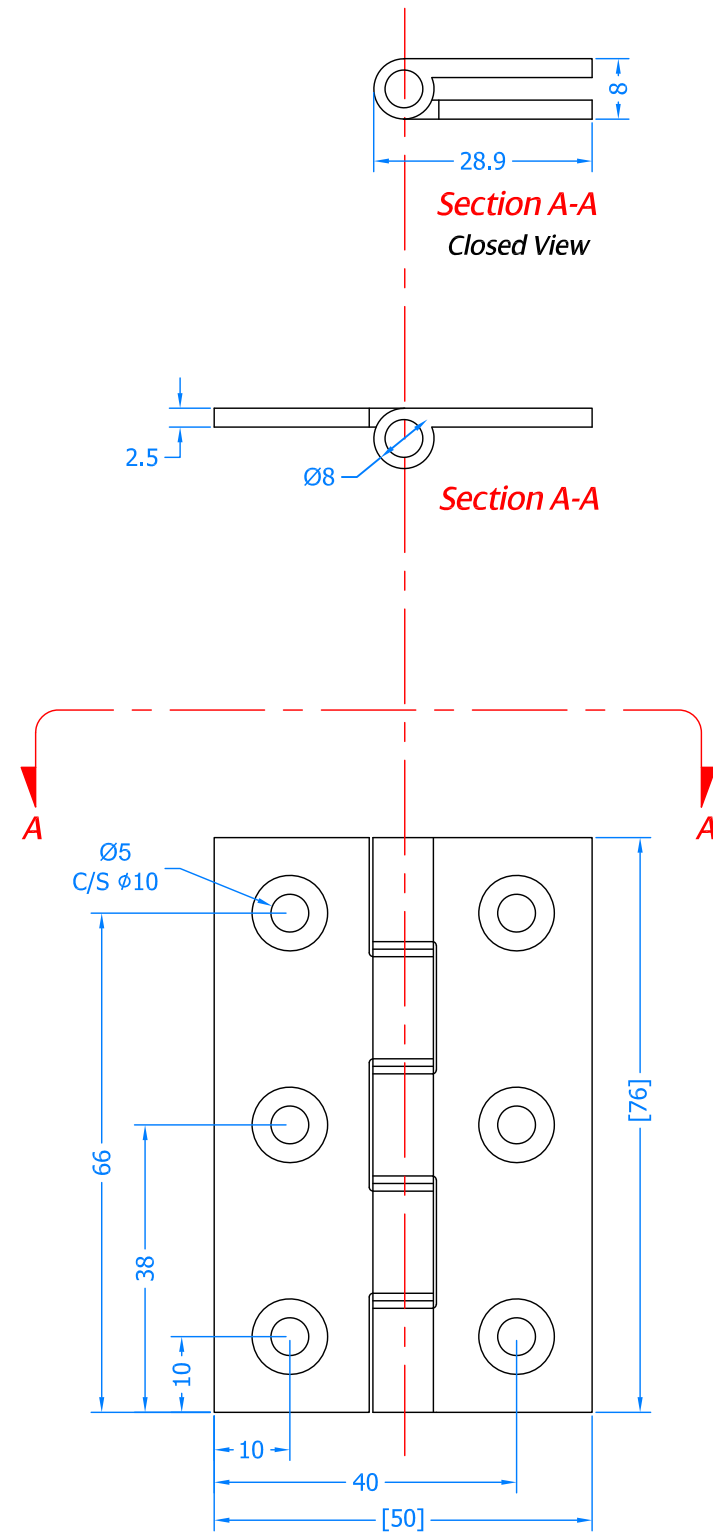

REVISION HISTORY

Revision	Description	Drawn	Date
A	Release	PW	21/03/17

**Innovating & Upgrading the Style,
Performance & Longevity of
External Doors & Windows Globally.**

Coastal Specialist Ironmongery Ltd.

Global House, Bojea Industrial Estate, Trethowel, St Austell, PL25 5RJ
t | 01726 871725 - f | 01726 871731 - e | sales@coastal-group.com
w | www.coastal-group.com

Drawing Title:
**HDPBW21
Double Phosphor Bronze Washered**

Product Range:
Butt Hinges

Additional Info: **Solid Brass**

Date Drawn: 21/03/2017

Drawn By: Phil Walklett

Part Number: **HDPBW21**

File Name: CG-HDPBW21.dwg

Revision: **A**

Drawing Scale: 1:1@A3

Sheet Number: 1 of 1

THIRD ANGLE PROJECTION This drawing and specification are the property of Coastal, they are issued in strict confidence and shall not be reproduced, copied or used without written permission.