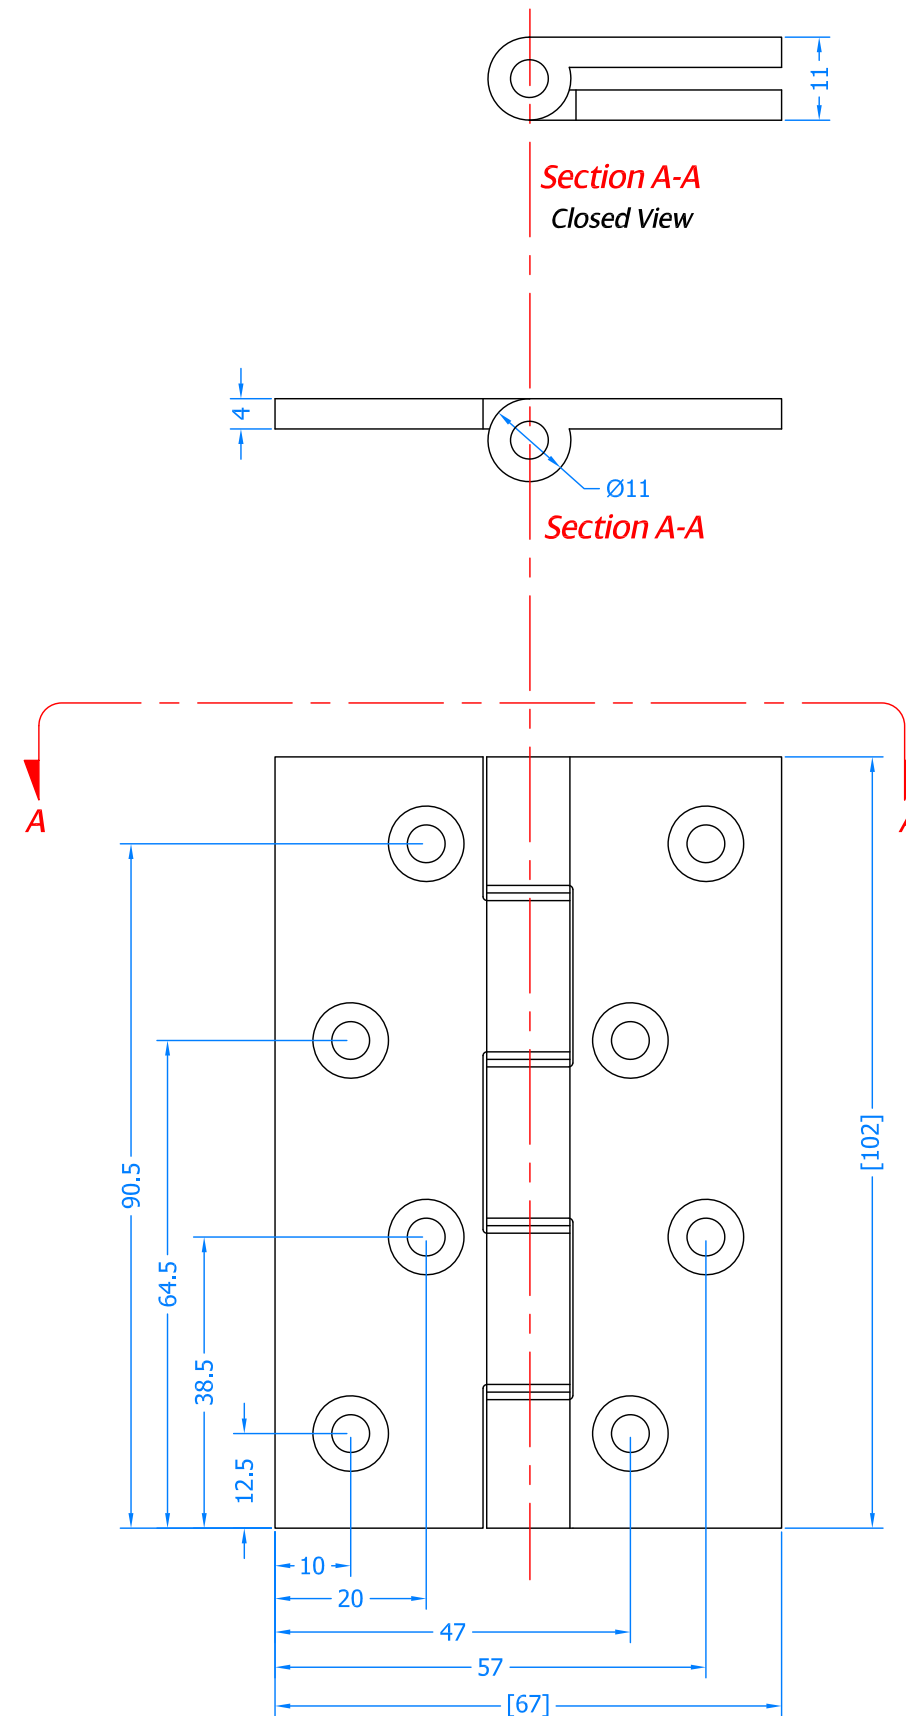

REVISION HISTORY

Revision	Description	Drawn	Date
A	Release	PW	21/03/17

**Innovating & Upgrading the Style,
Performance & Longevity of
External Doors & Windows Globally.**

Coastal Specialist Ironmongery Ltd.

Global House, Bojea Industrial Estate, Trethowel, St Austell, PL25 5RJ
t | 01726 871725 - f | 01726 871731 - e | sales@coastal-group.com
w | www.coastal-group.com

Drawing Title:
**HDPBW61
Double Phosphor Bronze Washered**

Product Range:
Butt Hinges

Additional Info: **Solid Brass**

Date Drawn: 21/03/2017

Drawn By: Phil Walklett

Part Number: **HDPBW61**

File Name: CG-HDPBW61.dwg

Revision: **A**

Drawing Scale: 1:1@A3

Sheet Number: 1 of 1

THIRD ANGLE PROJECTION This drawing and specification are the property of Coastal, they are issued in strict confidence and shall not be reproduced, copied or used without written permission.