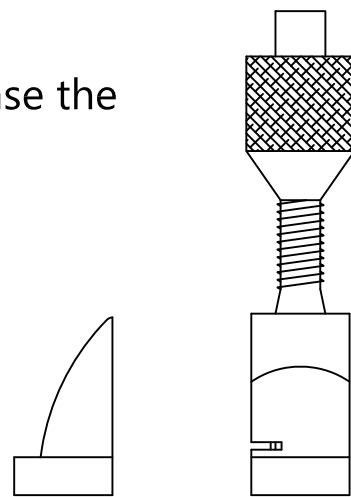

REVISION HISTORY			
Revision	Description	Drawn	Date
A	Release	PW	10/10/18

Sash Fastener

Sash Fastener Keep

Section B-B

Section A-A

Closed Position

Open Position

Innovating & Upgrading the Style, Performance & Longevity of External Doors & Windows Globally.

Product Range:
Sliding Sash Hardware

Additional Info:

Date Drawn: 10/10/2018

Drawn By: Phil Walklett

Part Number: SF50

File Name: CG-SF50.dwg

Revision: A

Drawing Scale: 1:1@A3