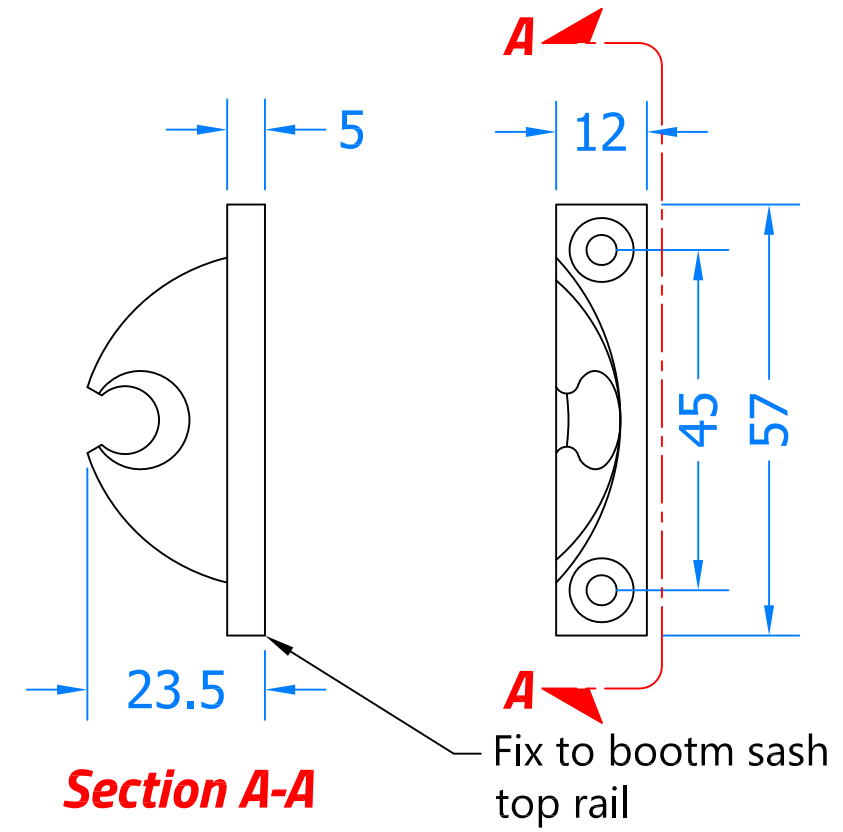

REVISION HISTORY			
Revision	Description	Drawn	Date
A	Release	PW	10/10/18

Sash Fastener

Sash Fastener Keep

Section B-B

Section A-A

Closed Position

Open Position

Innovating & Upgrading the Style, Performance & Longevity of External Doors & Windows Globally.

Product Range:
Sliding Sash Hardware

Additional Info:

Date Drawn: 10/10/2018

Drawn By: Phil Walklett

Part Number: SF50

File Name: CG-SF50.dwg

Revision: A

Drawing Scale: 1:1@A3