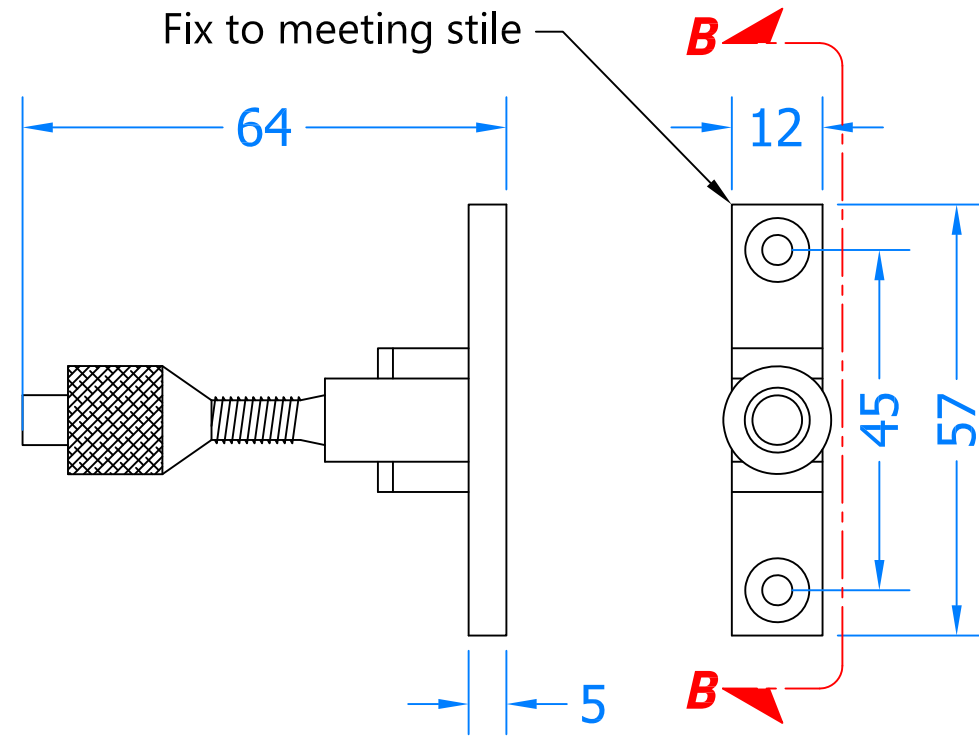

REVISION HISTORY			
Revision	Description	Drawn	Date
A	Release	PW	10/10/18

Sash Fastener

Sash Fastener Keep

Section B-B

Section A-A

Closed Position

Open Position

Innovating & Upgrading the Style, Performance & Longevity of External Doors & Windows Globally.

Product Range:
Sliding Sash Hardware

Additional Info:

Date Drawn: 10/10/2018

Drawn By: Phil Walklett

Part Number: SF50

File Name: CG-SF50.dwg

Revision: A

Drawing Scale: 1:1@A3