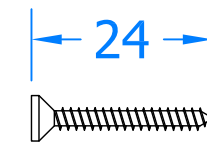

REVISION HISTORY			
Revision	Description	Drawn	Date
A	Release	PW	10/10/18

Sash Fastener

Sash Fastener Keep

Section B-B

Section A-A

Closed Position

Open Position

Innovating & Upgrading the Style, Performance & Longevity of External Doors & Windows Globally.

Product Range:
Sliding Sash Hardware

Additional Info:

Date Drawn: 10/10/2018

Drawn By: Phil Walklett

Part Number: SF50

File Name: CG-SF50.dwg

Revision: A

Drawing Scale: 1:1@A3