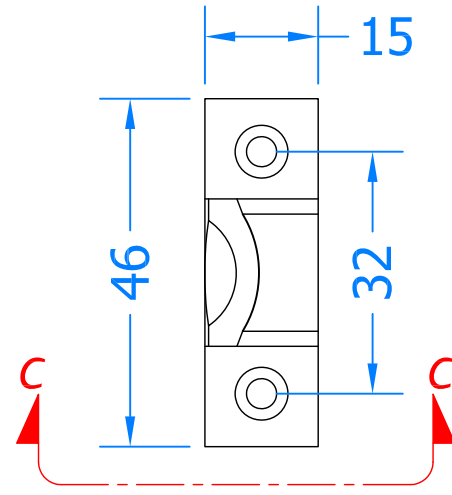

REVISION HISTORY			
Revision	Description	Drawn	Date
A	Release	PW	11/10/18

Box Keep