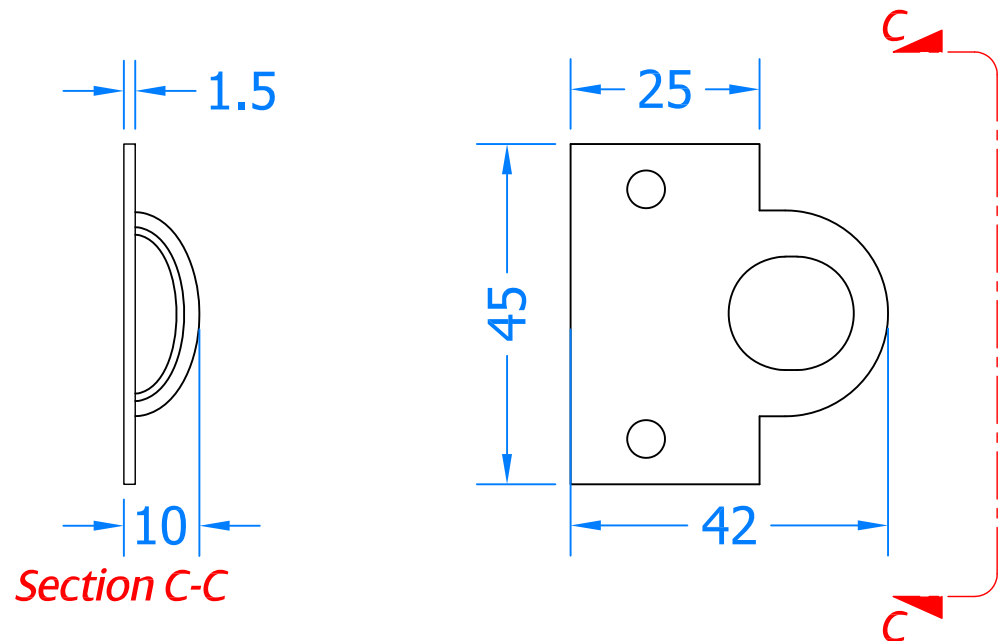

Flat Plate Keep

Innovating & Upgrading the Style, Performance & Longevity of External Doors & Windows Globally.

Coastal Specialist Ironmongery Ltd.

Global House, Bojea Industrial Estate, Trethowel, St Austell, PL25 5RJ
t | 01726 871725 - f | 01726 871731 - e | sales@coastal-group.com
w | www.coastal-group.com

Drawing Title:
DK42
Fanlight Catch with 2 Keep Options

Product Range:
Casement Window Hardware

Additional Info:

Date Drawn: 11/10/2018

Drawn By: Phil Walklett

Part Number: **DK42**

File Name: CG-DK42.dwg

Revision: **A**

Drawing Scale: 1:1@A3

Sheet Number: 1 of 1

THIRD ANGLE PROJECTION