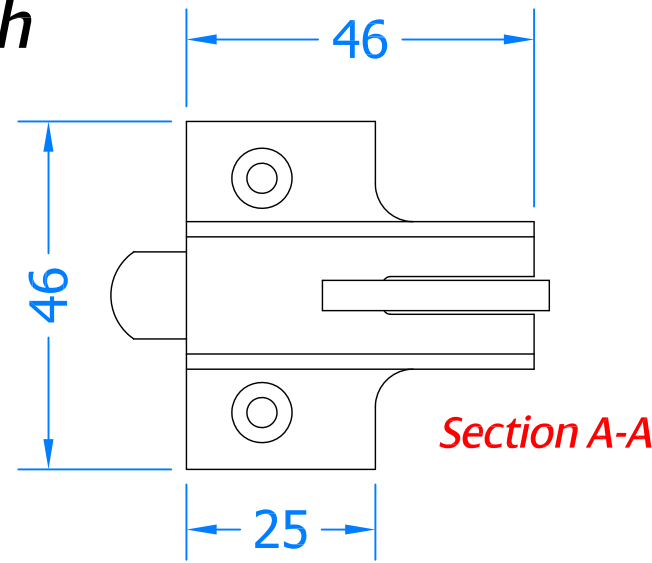

Latch

6 x Screws