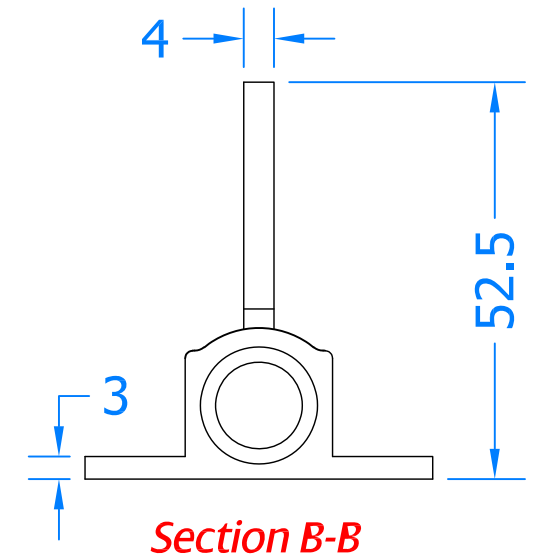

REVISION HISTORY			
Revision	Description	Drawn	Date
A	Release	PW	11/10/18

Box Keep

Latch

6 x Screws

Flat Plate Keep

Innovating & Upgrading the Style, Performance & Longevity of External Doors & Windows Globally.

Coastal Specialist Ironmongery Ltd.

Global House, Bojea Industrial Estate, Trethowel, St Austell, PL25 5RJ
t | 01726 871725 - f | 01726 871731 - e | sales@coastal-group.com
w | www.coastal-group.com

Drawing Title:
DK42
Fanlight Catch with 2 Keep Options

Product Range:
Casement Window Hardware

Additional Info:

Date Drawn: 11/10/2018

Drawn By: Phil Walklett

Part Number: **DK42**

File Name: CG-DK42.dwg

Revision: **A**

Drawing Scale: 1:1@A3

Sheet Number: 1 of 1

THIRD ANGLE PROJECTION