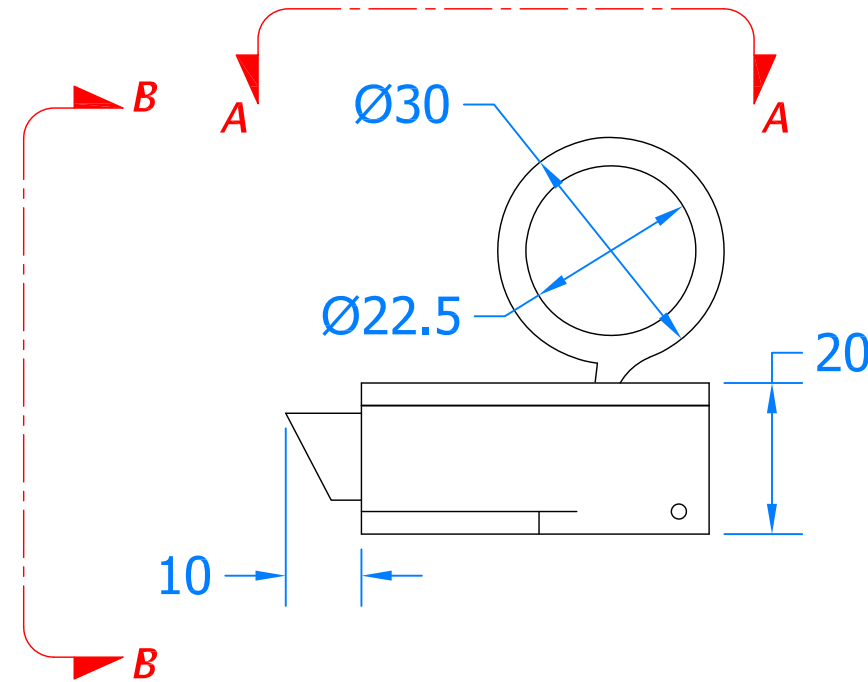

Latch

6 x Screws