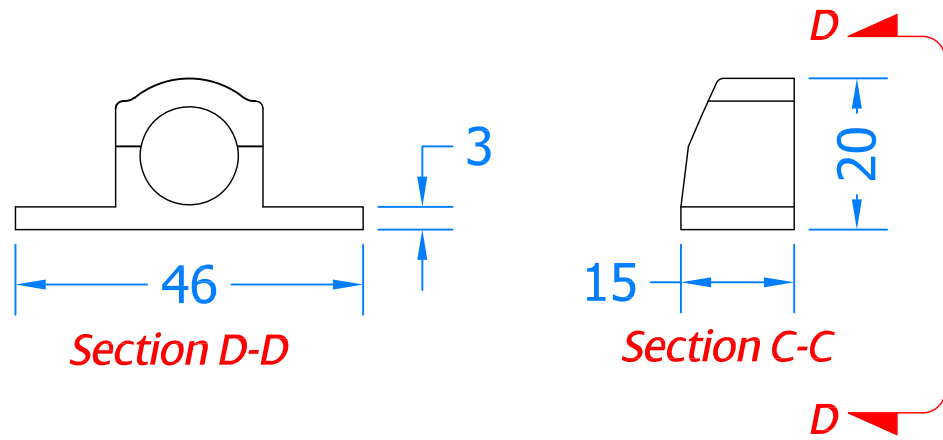

REVISION HISTORY			
Revision	Description	Drawn	Date
A	Release	PW	11/10/18

Box Keep