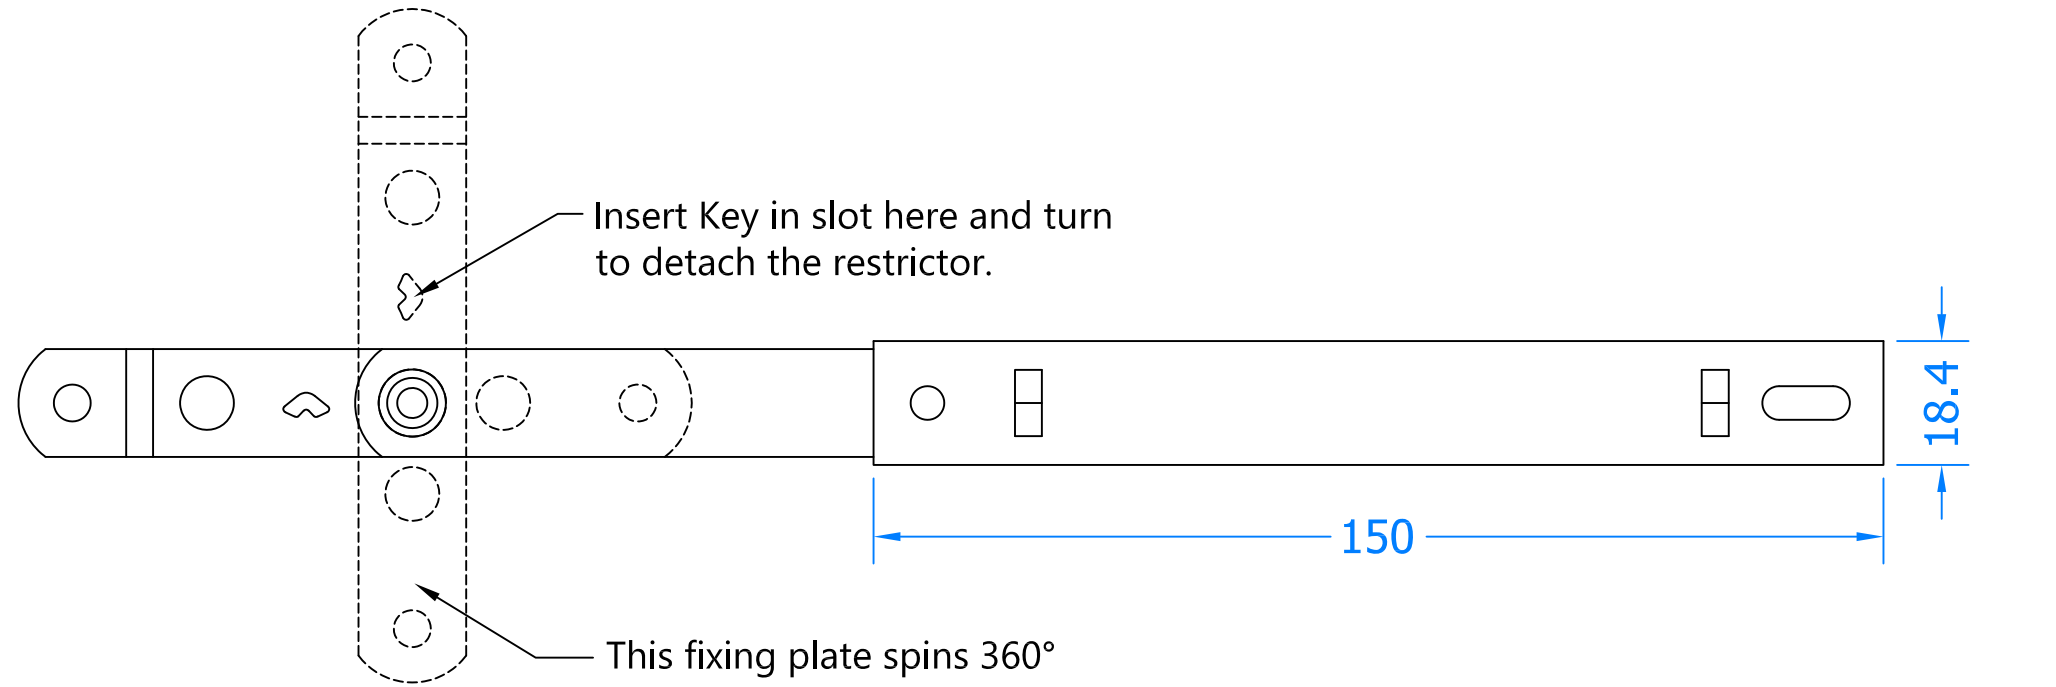

REVISION HISTORY

Revision	Description	Drawn	Date
A	Release	PW	15/10/18

RS3K - Restrictor Key

Fully Extended

Fully Retracted

Innovating & Upgrading the Style, Performance & Longevity of External Doors & Windows Globally.

Drawing Title:
SDR4 / RS3K
4" Detachable Cavity Fit Restrictor

Product Range:
Casement Window Hardware

Additional Info: Use RS3K-SS Key to detach the restrictor
Universal (not handed)

Date Drawn: 15/10/2018
 Drawn By: Phil Walklett
 Part Number: **SDR4 / RS3K**
 File Name: CG-SDR4-RS3K.dwg
 Revision: **A**
 Drawing Scale: 1:1@A3
 Sheet Number: 1 of 1