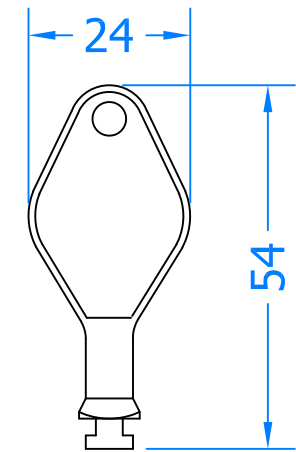

REVISION HISTORY

Revision	Description	Drawn	Date
A	Release	PW	15/10/18

RS3K - Restrictor Key

Fully Extended

Fully Retracted

Innovating & Upgrading the Style, Performance & Longevity of External Doors & Windows Globally.

Drawing Title:
SDR4 / RS3K
4" Detachable Cavity Fit Restrictor

Product Range:
Casement Window Hardware

Additional Info: Use RS3K-SS Key to detach the restrictor
Universal (not handed)

Date Drawn: 15/10/2018
 Drawn By: Phil Walklett
 Part Number: **SDR4 / RS3K**
 File Name: CG-SDR4-RS3K.dwg
 Revision: **A**
 Drawing Scale: 1:1@A3
 Sheet Number: 1 of 1