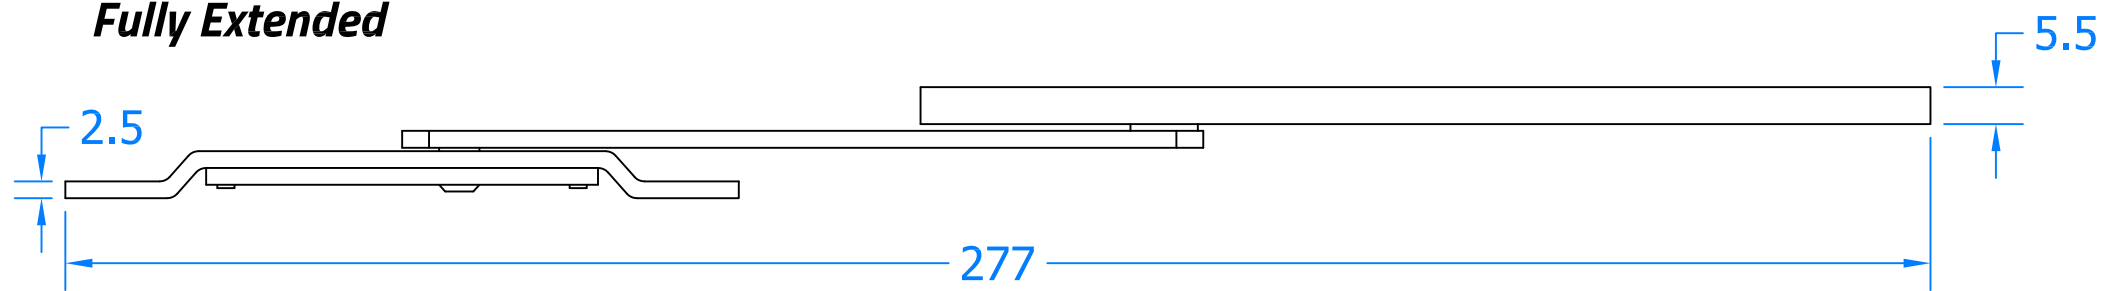

REVISION HISTORY

Revision	Description	Drawn	Date
A	Release	PW	15/10/18

RS3K - Restrictor Key

Fully Extended

Fully Retracted

Innovating & Upgrading the Style, Performance & Longevity of External Doors & Windows Globally.

Drawing Title:
SDR4 / RS3K
4" Detachable Cavity Fit Restrictor

Product Range:
Casement Window Hardware

Additional Info: Use RS3K-SS Key to detach the restrictor
Universal (not handed)

Date Drawn: 15/10/2018
 Drawn By: Phil Walklett
 Part Number: **SDR4 / RS3K**
 File Name: CG-SDR4-RS3K.dwg
 Revision: **A**
 Drawing Scale: 1:1@A3
 Sheet Number: 1 of 1