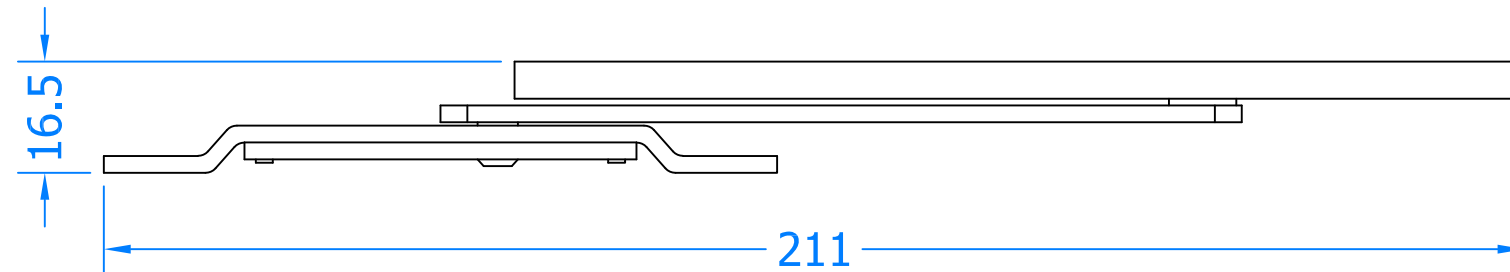

REVISION HISTORY

Revision	Description	Drawn	Date
A	Release	PW	15/10/18

RS3K - Restrictor Key

Fully Extended

Fully Retracted

Innovating & Upgrading the Style, Performance & Longevity of External Doors & Windows Globally.

Drawing Title:
SDR4 / RS3K
4" Detachable Cavity Fit Restrictor

Product Range:
Casement Window Hardware

Additional Info: Use RS3K-SS Key to detach the restrictor
Universal (not handed)

Date Drawn: 15/10/2018
 Drawn By: Phil Walklett
 Part Number: **SDR4 / RS3K**
 File Name: CG-SDR4-RS3K.dwg
 Revision: **A**
 Drawing Scale: 1:1@A3
 Sheet Number: 1 of 1