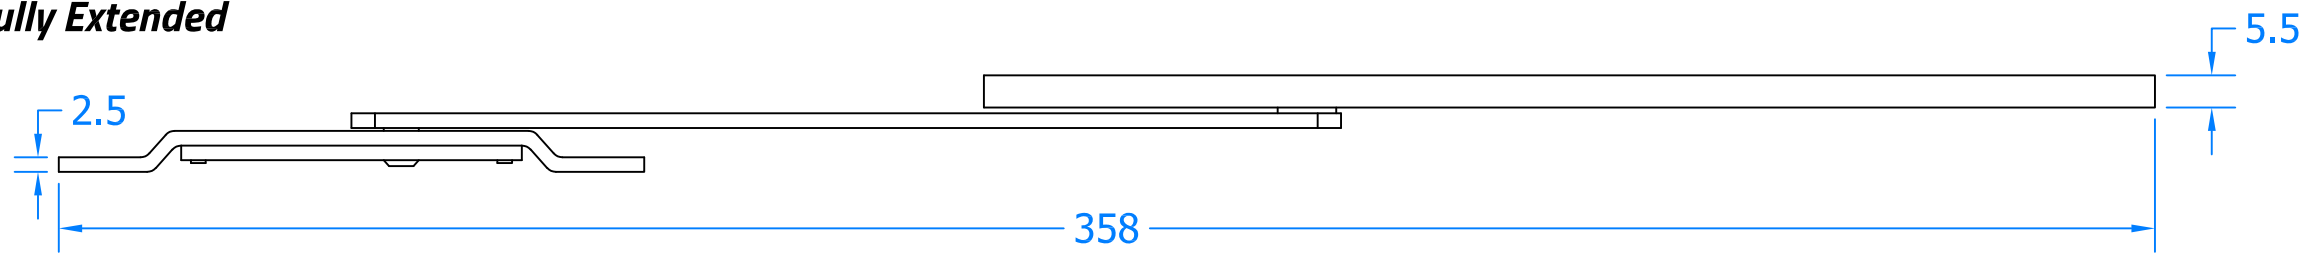

REVISION HISTORY

Revision	Description	Drawn	Date
A	Release	PW	15/10/18

Fully Extended

Fully Retracted

RS3K - Restrictor Key

Innovating & Upgrading the Style, Performance & Longevity of External Doors & Windows Globally.

Revision: **A**

Drawing Scale: 1:1@A3

Sheet Number: 1 of 1

THIRD ANGLE PROJECTION
 This drawing and specification are the property of Coastal, they are issued in strict confidence and shall not be reproduced, copied or used without written permission.