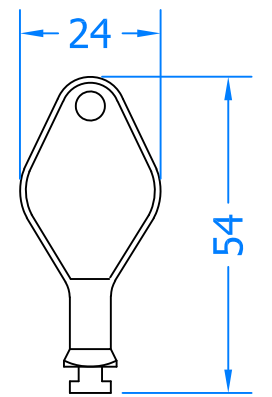

REVISION HISTORY

Revision	Description	Drawn	Date
A	Release	PW	15/10/18

Fully Extended

Fully Retracted

RS3K - Restrictor Key

Innovating & Upgrading the Style, Performance & Longevity of External Doors & Windows Globally.

Coastal Specialist Ironmongery Ltd.

Global House, Bojea Industrial Estate, Trethowel, St Austell, PL25 5RJ
 t | 01726 871725 - f | 01726 871731 - e | sales@coastal-group.com
 w | www.coastal-group.com

Drawing Title:
SDR6 / RS3K
6" Detachable Cavity Fit Restrictor

Product Range:
Casement Window Hardware

Additional Info: Use RS3K-SS Key to detach the restrictor
Universal (not handed)

Date Drawn: 15/10/2018

Drawn By: Phil Walklett

Part Number: **SDR6 / RS3K**

File Name: CG-SDR6-RS3K.dwg

Revision: **A**

Drawing Scale: 1:1@A3

Sheet Number: 1 of 1

THIRD ANGLE PROJECTION
 This drawing and specification are the property of Coastal, they are issued in strict confidence and shall not be reproduced, copied or used without written permission.