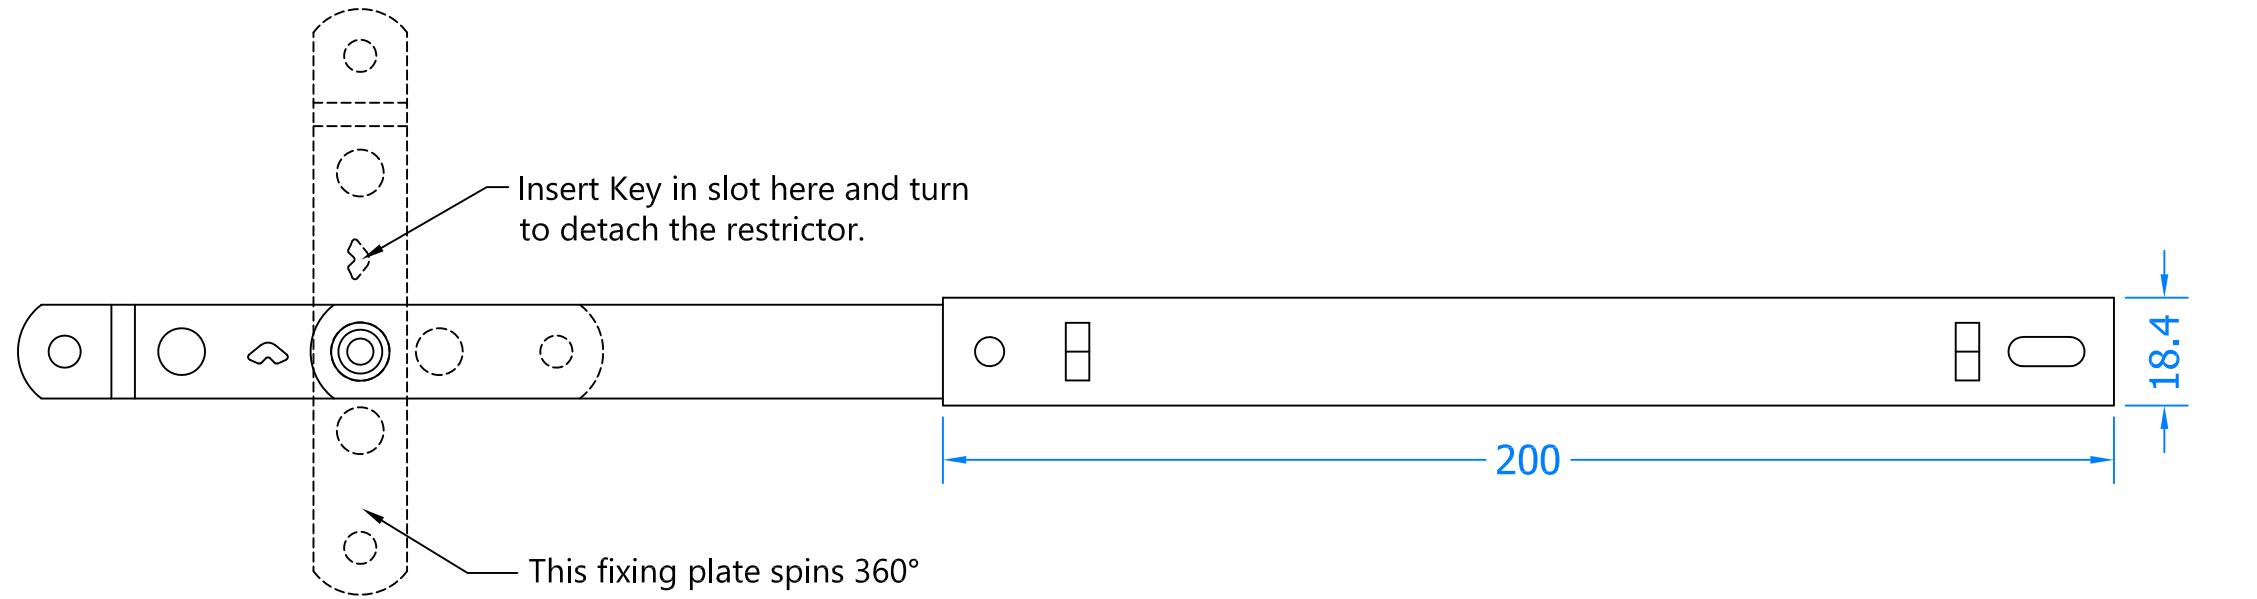

REVISION HISTORY

Revision	Description	Drawn	Date
A	Release	PW	15/10/18

Fully Extended

Fully Retracted

RS3K - Restrictor Key

Innovating & Upgrading the Style, Performance & Longevity of External Doors & Windows Globally.

Coastal Specialist Ironmongery Ltd.

Global House, Bojea Industrial Estate, Trethowel, St Austell, PL25 5RJ
 t | 01726 871725 - f | 01726 871731 - e | sales@coastal-group.com
 w | www.coastal-group.com

Drawing Title:
SDR6 / RS3K
6" Detachable Cavity Fit Restrictor

Product Range:
Casement Window Hardware

Additional Info: Use RS3K-SS Key to detach the restrictor
Universal (not handed)

Date Drawn: 15/10/2018

Drawn By: Phil Walklett

Part Number: **SDR6 / RS3K**

File Name: CG-SDR6-RS3K.dwg

Revision: **A**

Drawing Scale: 1:1@A3

Sheet Number: 1 of 1

THIRD ANGLE PROJECTION
 This drawing and specification are the property of Coastal, they are issued in strict confidence and shall not be reproduced, copied or used without written permission.