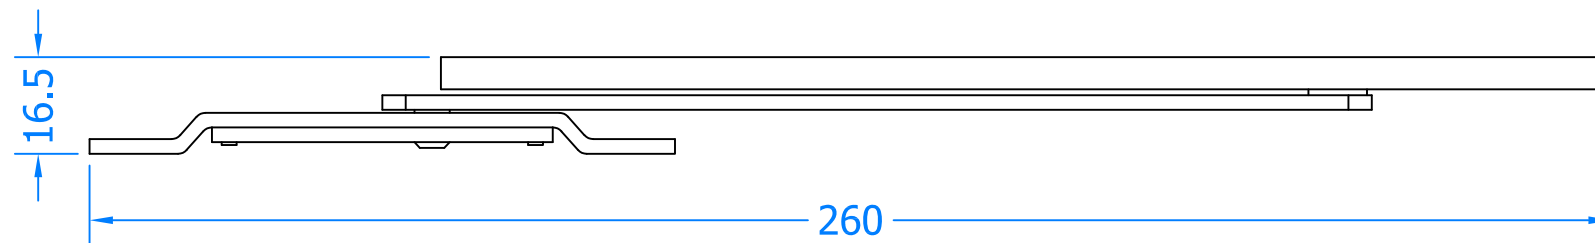

REVISION HISTORY

Revision	Description	Drawn	Date
A	Release	PW	15/10/18

Fully Extended

Fully Retracted

RS3K - Restrictor Key

Innovating & Upgrading the Style, Performance & Longevity of External Doors & Windows Globally.

Product Range:
Casement Window Hardware

Additional Info: Use RS3K-SS Key to detach the restrictor
Universal (not handed)

Date Drawn: 15/10/2018

Drawn By: Phil Walklett

Part Number: **SDR6 / RS3K**

File Name: CG-SDR6-RS3K.dwg

Revision: **A**

Drawing Scale: 1:1@A3

Sheet Number: 1 of 1

THIRD ANGLE PROJECTION
 This drawing and specification are the property of Coastal, they are issued in strict confidence and shall not be reproduced, copied or used without written permission.