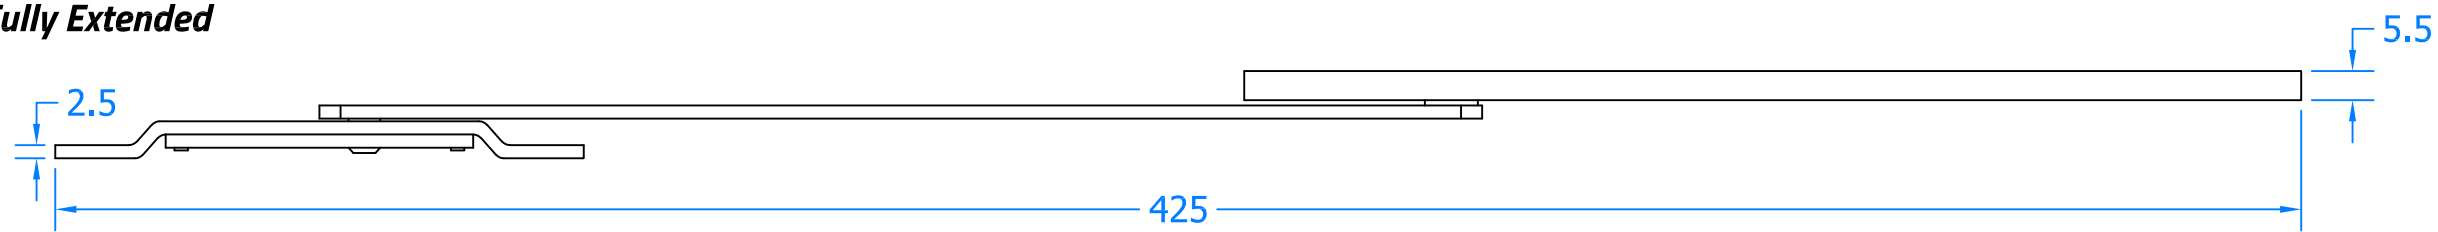

REVISION HISTORY

Revision	Description	Drawn	Date
A	Release	PW	15/10/18

Fully Extended

Fully Retracted

RS3K - Restrictor Key

Innovating & Upgrading the Style, Performance & Longevity of External Doors & Windows Globally.

Product Range:
Casement Window Hardware

Additional Info: Use RS3K-SS Key to detach the restrictor
Universal (not handed)

Date Drawn: 15/10/2018

Drawn By: Phil Walklett

Part Number: **SDR8 / RS3K**

File Name: CG-SDR8-RS3K.dwg

Revision: **A**

Drawing Scale: 1:1@A3

Sheet Number: 1 of 1

THIRD ANGLE PROJECTION  This drawing and specification are the property of Coastal, they are issued in strict confidence and shall not be reproduced, copied or used without written permission.