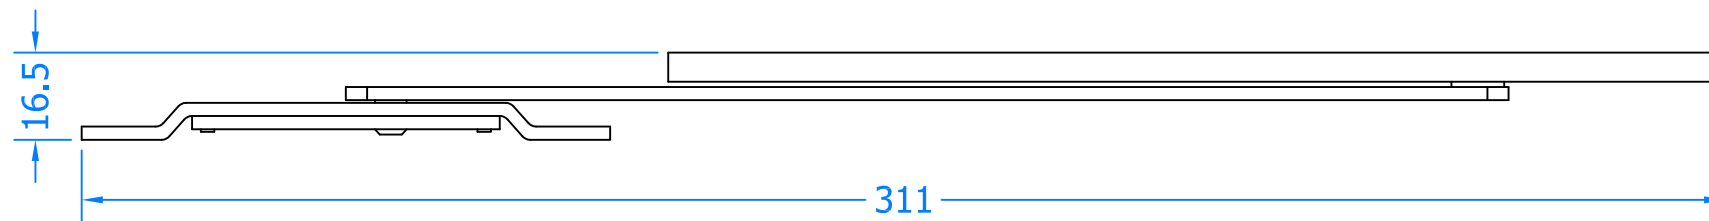

REVISION HISTORY

Revision	Description	Drawn	Date
A	Release	PW	15/10/18

Fully Extended

Fully Retracted

RS3K - Restrictor Key

Innovating & Upgrading the Style, Performance & Longevity of External Doors & Windows Globally.

Product Range:
Casement Window Hardware

Additional Info: Use RS3K-SS Key to detach the restrictor
Universal (not handed)

Date Drawn: 15/10/2018

Drawn By: Phil Walklett

Part Number: **SDR8 / RS3K**

File Name: CG-SDR8-RS3K.dwg

Revision: **A**

Drawing Scale: 1:1@A3

Sheet Number: 1 of 1

THIRD ANGLE PROJECTION  This drawing and specification are the property of Coastal, they are issued in strict confidence and shall not be reproduced, copied or used without written permission.