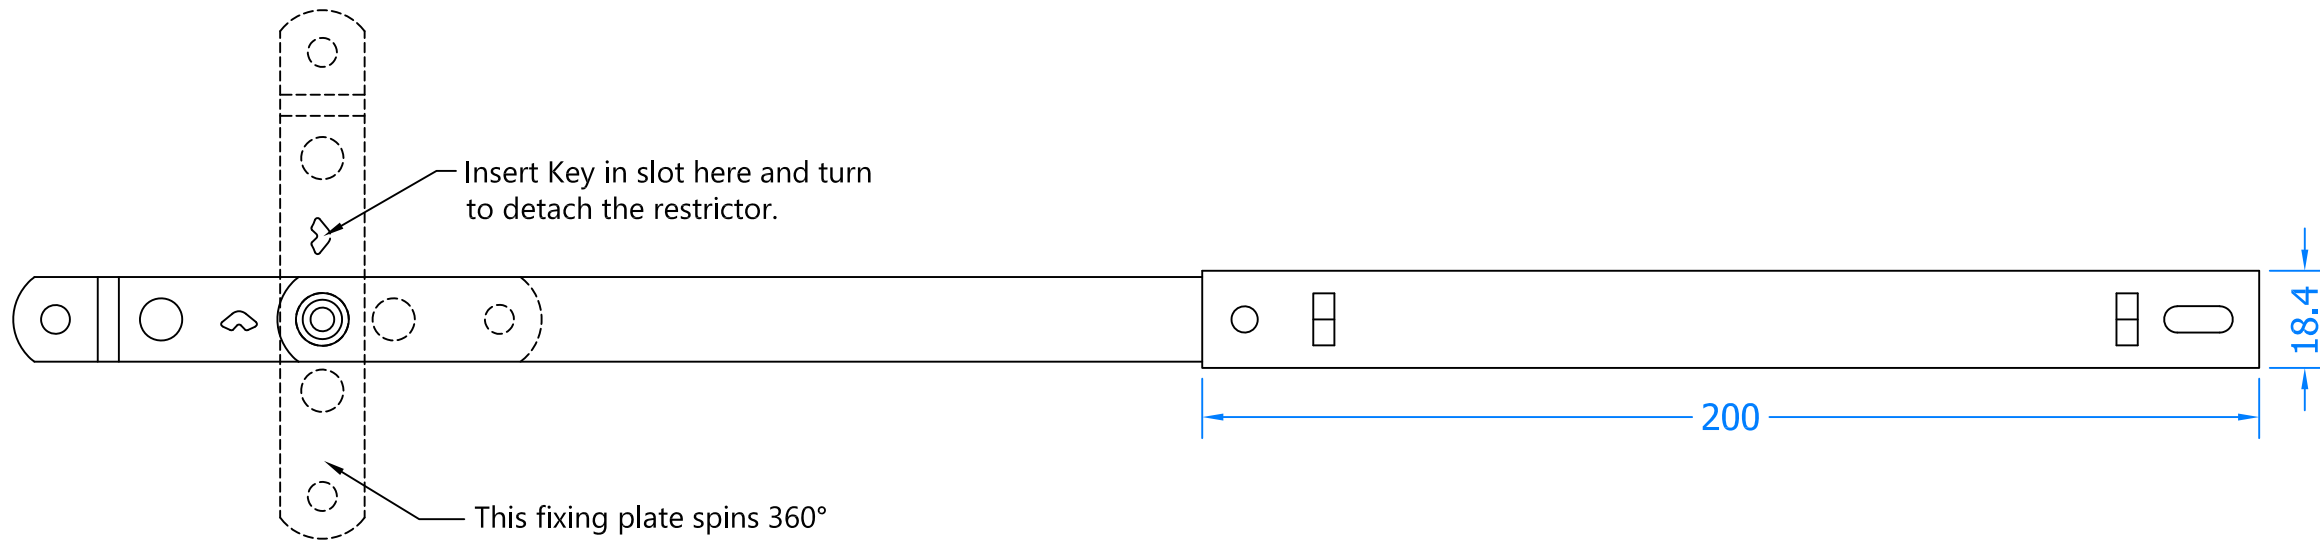

REVISION HISTORY

Revision	Description	Drawn	Date
A	Release	PW	15/10/18

Fully Extended

Fully Retracted

RS3K - Restrictor Key

Innovating & Upgrading the Style, Performance & Longevity of External Doors & Windows Globally.

Coastal Specialist Ironmongery Ltd.

Global House, Bojea Industrial Estate, Trethowel, St Austell, PL25 5RJ
 t | 01726 871725 - f | 01726 871731 - e | sales@coastal-group.com
 w | www.coastal-group.com

Drawing Title:
SDR8 / RS3K
8" Detachable Cavity Fit Restrictor

Product Range:
Casement Window Hardware

Additional Info: Use RS3K-SS Key to detach the restrictor
Universal (not handed)

Date Drawn: 15/10/2018

Drawn By: Phil Walklett

Part Number: **SDR8 / RS3K**

File Name: CG-SDR8-RS3K.dwg

Revision: **A**

Drawing Scale: 1:1@A3

Sheet Number: 1 of 1

THIRD ANGLE PROJECTION  This drawing and specification are the property of Coastal, they are issued in strict confidence and shall not be reproduced, copied or used without written permission.