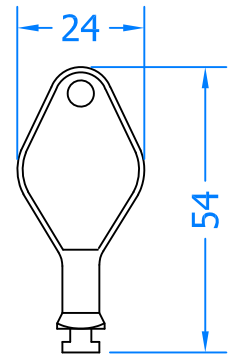

REVISION HISTORY

Revision	Description	Drawn	Date
A	Release	PW	15/10/18

Fully Extended

Fully Retracted

RS3K - Restrictor Key

Innovating & Upgrading the Style, Performance & Longevity of External Doors & Windows Globally.

Coastal Specialist Ironmongery Ltd.

Global House, Bojea Industrial Estate, Trethowel, St Austell, PL25 5RJ
 t | 01726 871725 - f | 01726 871731 - e | sales@coastal-group.com
 w | www.coastal-group.com

Drawing Title:
SDR8 / RS3K
8" Detachable Cavity Fit Restrictor

Product Range:
Casement Window Hardware

Additional Info: Use RS3K-SS Key to detach the restrictor
Universal (not handed)

Date Drawn: 15/10/2018

Drawn By: Phil Walklett

Part Number: **SDR8 / RS3K**

File Name: CG-SDR8-RS3K.dwg

Revision: **A**

Drawing Scale: 1:1@A3

Sheet Number: 1 of 1

THIRD ANGLE PROJECTION  This drawing and specification are the property of Coastal, they are issued in strict confidence and shall not be reproduced, copied or used without written permission.