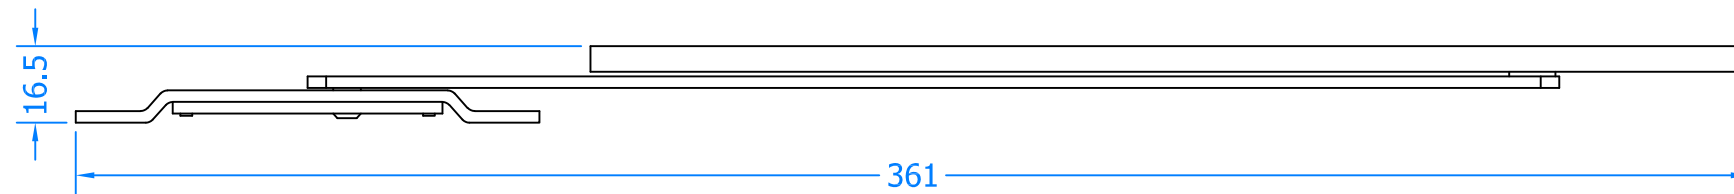

**REVISION HISTORY**

Revision	Description	Drawn	Date
A	Release	PW	15/10/18

**Fully Extended**

**Fully Retracted**

**RS3K - Restrictor Key**

**Innovating & Upgrading the Style, Performance & Longevity of External Doors & Windows Globally.**

Drawing Title:  
**SDR10 / RS3K**  
**10" Detachable Cavity Fit Restrictor**

Product Range:  
**Casement Window Hardware**

Additional Info: Use RS3K-SS Key to detach the restrictor  
**Universal (not handed)**

Date Drawn: 15/10/2018

Drawn By: Phil Walklett

Part Number: **SDR10 / RS3K**

File Name: CG-SDR10-RS3K.dwg

Revision: **A**

Drawing Scale: 1:1@A3

Sheet Number: 1 of 1

**THIRD ANGLE PROJECTION**  
 This drawing and specification are the property of Coastal, they are issued in strict confidence and shall not be reproduced, copied or used without written permission.