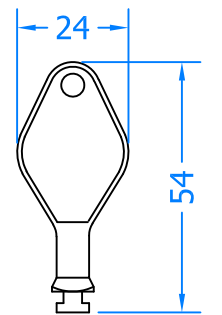

RS3K - Restrictor Key

Innovating & Upgrading the Style, Performance & Longevity of External Doors & Windows Globally.

Coastal Specialist Ironmongery Ltd.

Global House, Bojea Industrial Estate, Trethowel, St Austell, PL25 5RJ
t | 01726 871725 - f | 01726 871731 - e | sales@coastal-group.com
w | www.coastal-group.com

Drawing Title:
SDR10 / RS3K
10" Detachable Cavity Fit Restrictor

Product Range:
Casement Window Hardware

Additional Info: Use RS3K-SS Key to detach the restrictor
Universal (not handed)

Date Drawn: 15/10/2018

Drawn By: Phil Walklett

Part Number: **SDR10 / RS3K**

File Name: CG-SDR10-RS3K.dwg

Revision: **A**

Drawing Scale: 1:1@A3

Sheet Number: 1 of 1

THIRD ANGLE PROJECTION
This drawing and specification are the property of Coastal, they are issued in strict confidence and shall not be reproduced, copied or used without written permission.