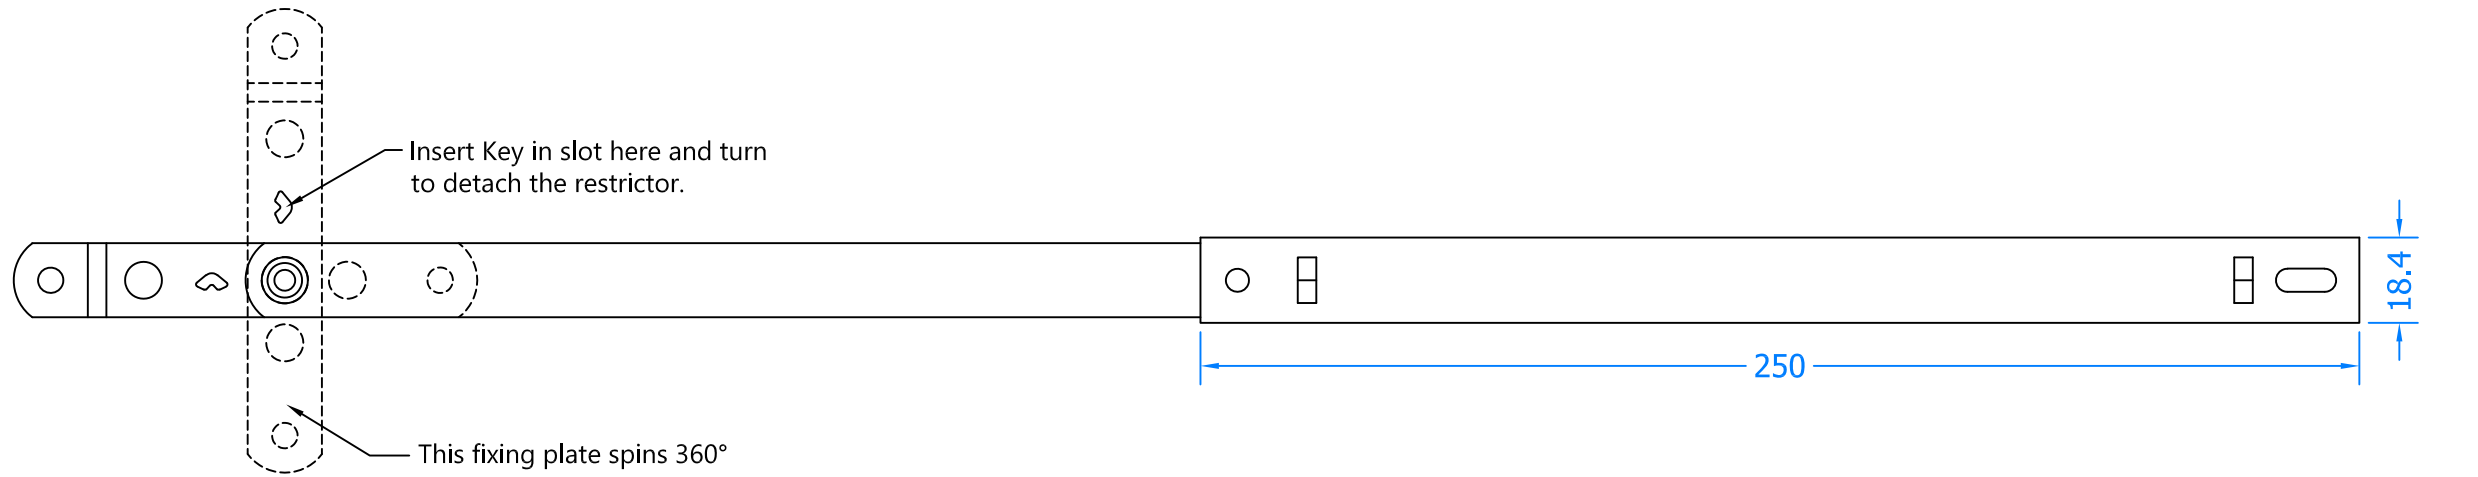

**REVISION HISTORY**

Revision	Description	Drawn	Date
A	Release	PW	15/10/18

**Fully Extended**

**Fully Retracted**

**RS3K - Restrictor Key**

**Innovating & Upgrading the Style, Performance & Longevity of External Doors & Windows Globally.**

Drawing Title:  
**SDR10 / RS3K**  
**10" Detachable Cavity Fit Restrictor**

Product Range:  
**Casement Window Hardware**

Additional Info: Use RS3K-SS Key to detach the restrictor  
**Universal (not handed)**

Date Drawn: 15/10/2018

Drawn By: Phil Walklett

Part Number: **SDR10 / RS3K**

File Name: CG-SDR10-RS3K.dwg

Revision: **A**

Drawing Scale: 1:1@A3

Sheet Number: 1 of 1

**THIRD ANGLE PROJECTION**  
 This drawing and specification are the property of Coastal, they are issued in strict confidence and shall not be reproduced, copied or used without written permission.