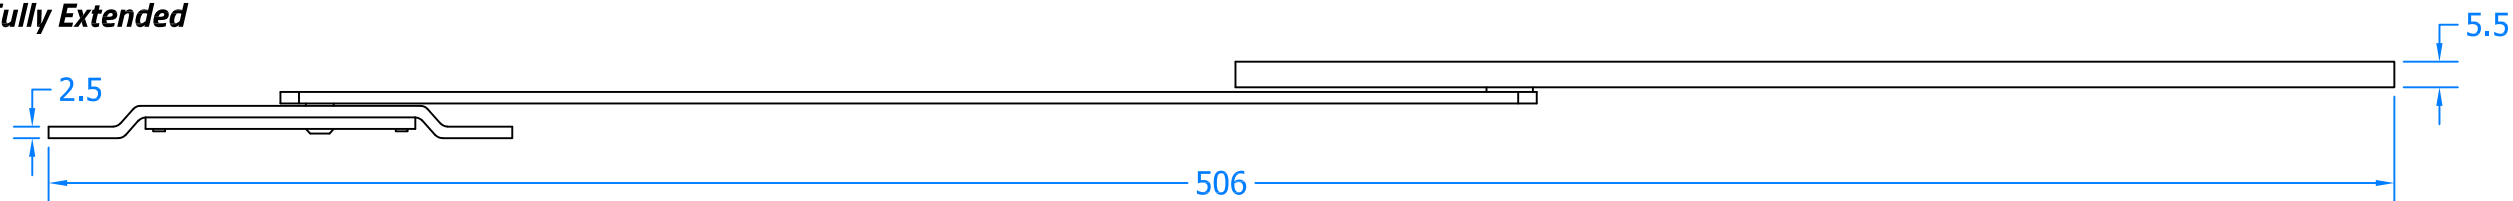

**REVISION HISTORY**

Revision	Description	Drawn	Date
A	Release	PW	15/10/18

**Fully Extended**

**Fully Retracted**

**RS3K - Restrictor Key**

**Innovating & Upgrading the Style, Performance & Longevity of External Doors & Windows Globally.**

Drawing Title:  
**SDR10 / RS3K**  
**10" Detachable Cavity Fit Restrictor**

Product Range:  
**Casement Window Hardware**

Additional Info: Use RS3K-SS Key to detach the restrictor  
**Universal (not handed)**

Date Drawn: 15/10/2018

Drawn By: Phil Walklett

Part Number: **SDR10 / RS3K**

File Name: CG-SDR10-RS3K.dwg

Revision: **A**

Drawing Scale: 1:1@A3

Sheet Number: 1 of 1

**THIRD ANGLE PROJECTION**  
 This drawing and specification are the property of Coastal, they are issued in strict confidence and shall not be reproduced, copied or used without written permission.