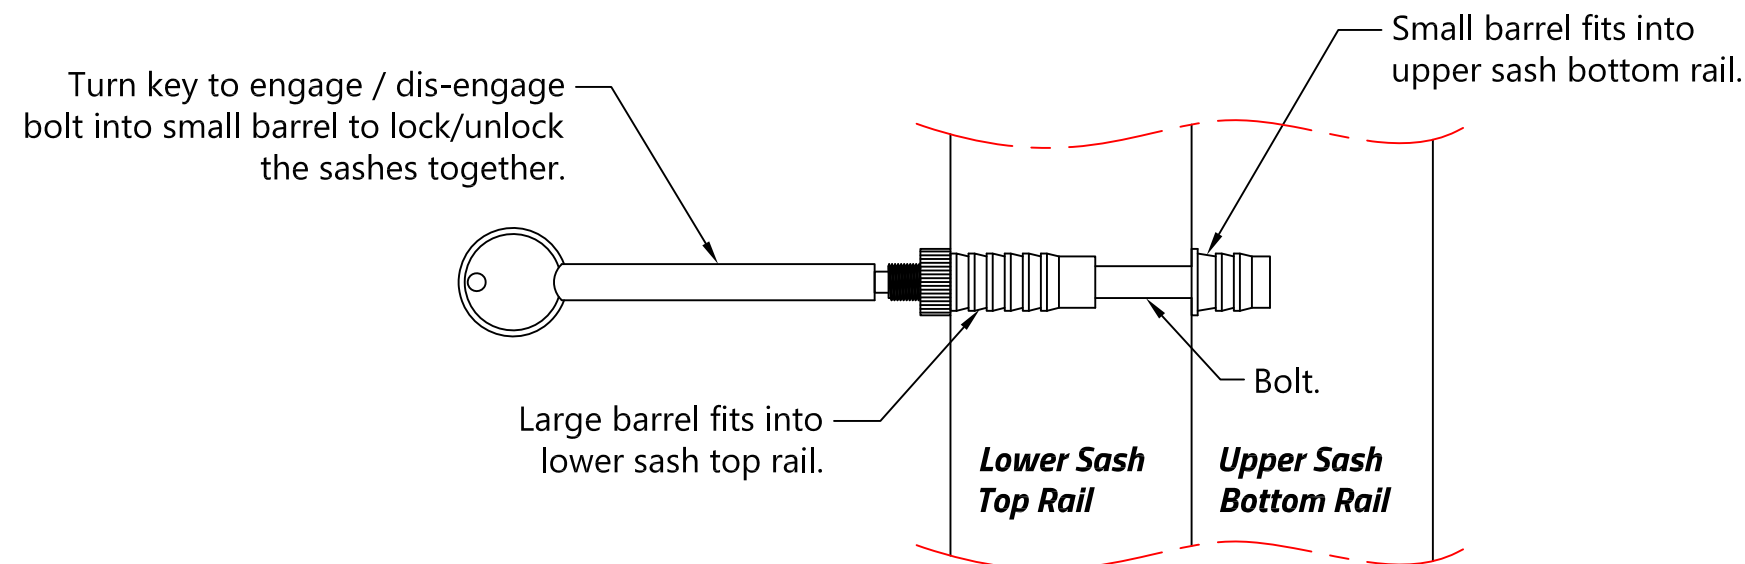

REVISION HISTORY

Revision	Description	Drawn	Date
A	Release	PW	18/10/18

Large Barrel x2

Small Barrel x2

Bolt x2

Key x1

Assembled View - See fitting guide for detailed instructions.

Innovating & Upgrading the Style, Performance & Longevity of External Doors & Windows Globally.