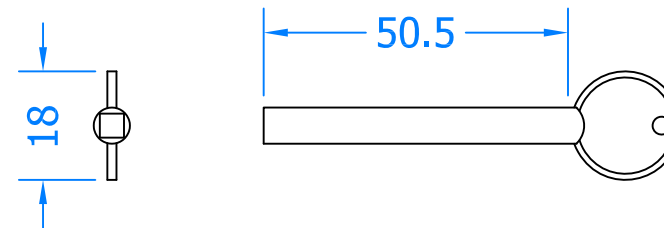

REVISION HISTORY

Revision	Description	Drawn	Date
A	Release	PW	18/10/18

Large Barrel x2

Small Barrel x2

Bolt x2

Key x1

Assembled View - See fitting guide for detailed instructions.

Innovating & Upgrading the Style, Performance & Longevity of External Doors & Windows Globally.

Product Range:
Sliding Sash Window Gear

Additional Info:

Date Drawn: 18/10/2018

Drawn By: Phil Walklett

Part Number: **DS68**

File Name: CG-DS68.dwg

Revision: **A**

Drawing Scale: Not to Scale