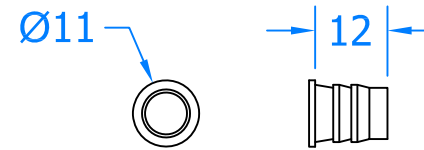

REVISION HISTORY

Revision	Description	Drawn	Date
A	Release	PW	18/10/18

Large Barrel x2

Small Barrel x2

Bolt x2

Key x1

Assembled View - See fitting guide for detailed instructions.

Innovating & Upgrading the Style, Performance & Longevity of External Doors & Windows Globally.

Product Range:
Sliding Sash Window Gear

Additional Info:

Date Drawn: 18/10/2018

Drawn By: Phil Walklett

Part Number: **DS68**

File Name: CG-DS68.dwg

Revision: **A**

Drawing Scale: Not to Scale