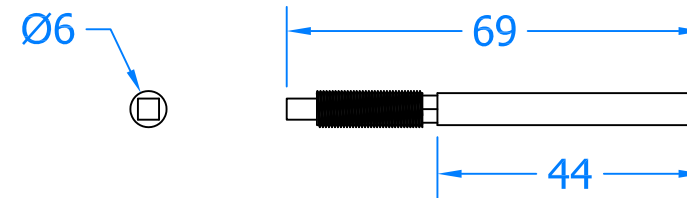

REVISION HISTORY

Revision	Description	Drawn	Date
A	Release	PW	18/10/18

Large Barrel x2

Small Barrel x2

Bolt x2

Key x1

Assembled View - See fitting guide for detailed instructions.

Innovating & Upgrading the Style, Performance & Longevity of External Doors & Windows Globally.

Product Range:
Sliding Sash Window Gear

Additional Info:

Date Drawn: 18/10/2018

Drawn By: Phil Walklett

Part Number: **DS68**

File Name: CG-DS68.dwg

Revision: **A**

Drawing Scale: Not to Scale