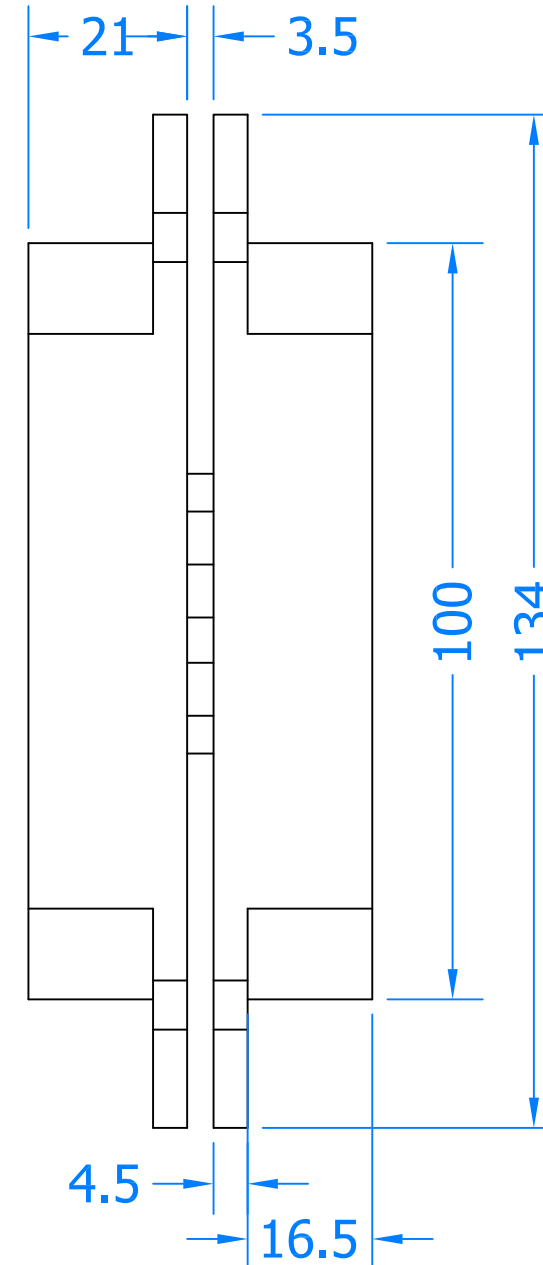

### Open Front View

### Closed Side View

Revision: A

Drawing Scale: 1:1@A3

Sheet Number: 1 of 1

THIRD ANGLE PROJECTION  This drawing and specification are the property of Coastal, they are issued in strict confidence and shall not be reproduced, copied or used without written permission.