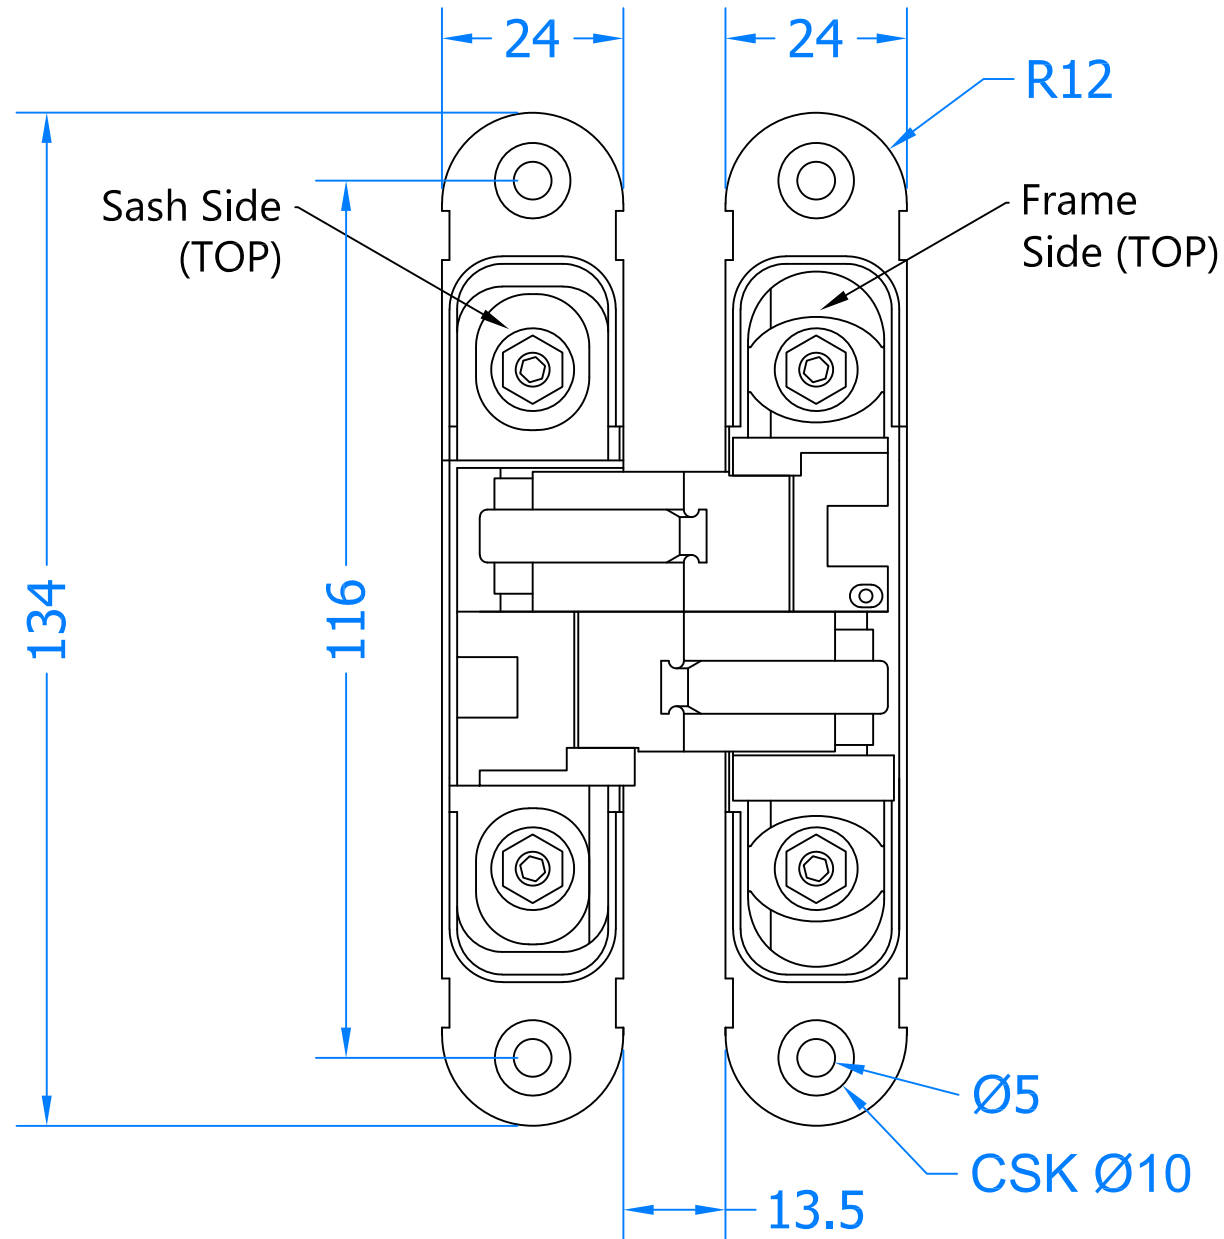

### Closed Side View

Revision: A

Drawing Scale: 1:1@A3

Sheet Number: 1 of 1

THIRD ANGLE PROJECTION  This drawing and specification are the property of Coastal, they are issued in strict confidence and shall not be reproduced, copied or used without written permission.