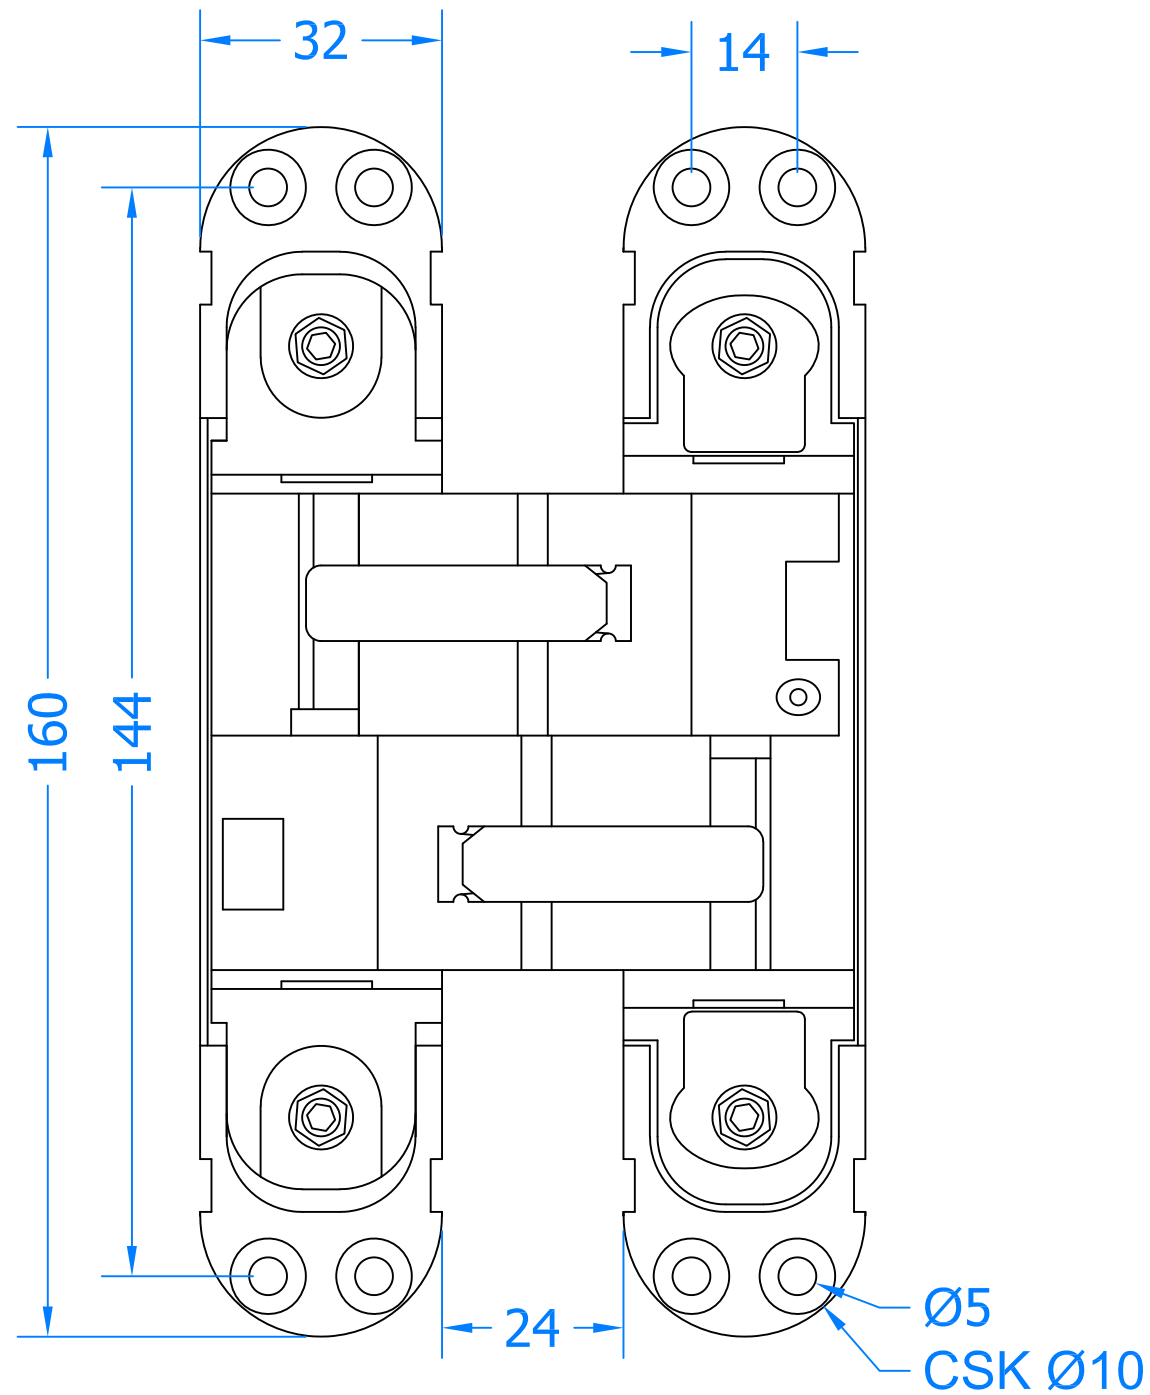

REVISION HISTORY

Revision	Description	Drawn	Date
A	Release	PW	21/03/17

Open Front View

Closed Side View

Cover Caps x 4

Please see fitting guide for installation and routing information

Innovating & Upgrading the Style, Performance & Longevity of External Doors & Windows Globally.

Product Range:
Door Hinge

Additional Info:	
Date Drawn:	21/03/2017
Drawn By:	Phil Walklett
Part Number:	CH1131
File Name:	CG-CH1131.dwg
Revision:	A
Drawing Scale:	1:1@A3
Sheet Number:	1 of 1

THIRD ANGLE PROJECTION  This drawing and specification are the property of Coastal, they are issued in strict confidence and shall not be reproduced, copied or used without written permission.