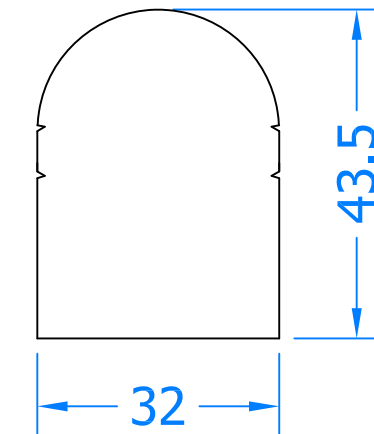

REVISION HISTORY

Revision	Description	Drawn	Date
A	Release	PW	21/03/17

Open Front View

Closed Side View

Cover Caps x 4

Please see fitting guide for installation and routing information

Innovating & Upgrading the Style, Performance & Longevity of External Doors & Windows Globally.

Product Range:
Door Hinge

Additional Info:	
Date Drawn:	21/03/2017
Drawn By:	Phil Walklett
Part Number:	CH1131
File Name:	CG-CH1131.dwg
Revision:	A
Drawing Scale:	1:1@A3
Sheet Number:	1 of 1

THIRD ANGLE PROJECTION  This drawing and specification are the property of Coastal, they are issued in strict confidence and shall not be reproduced, copied or used without written permission.