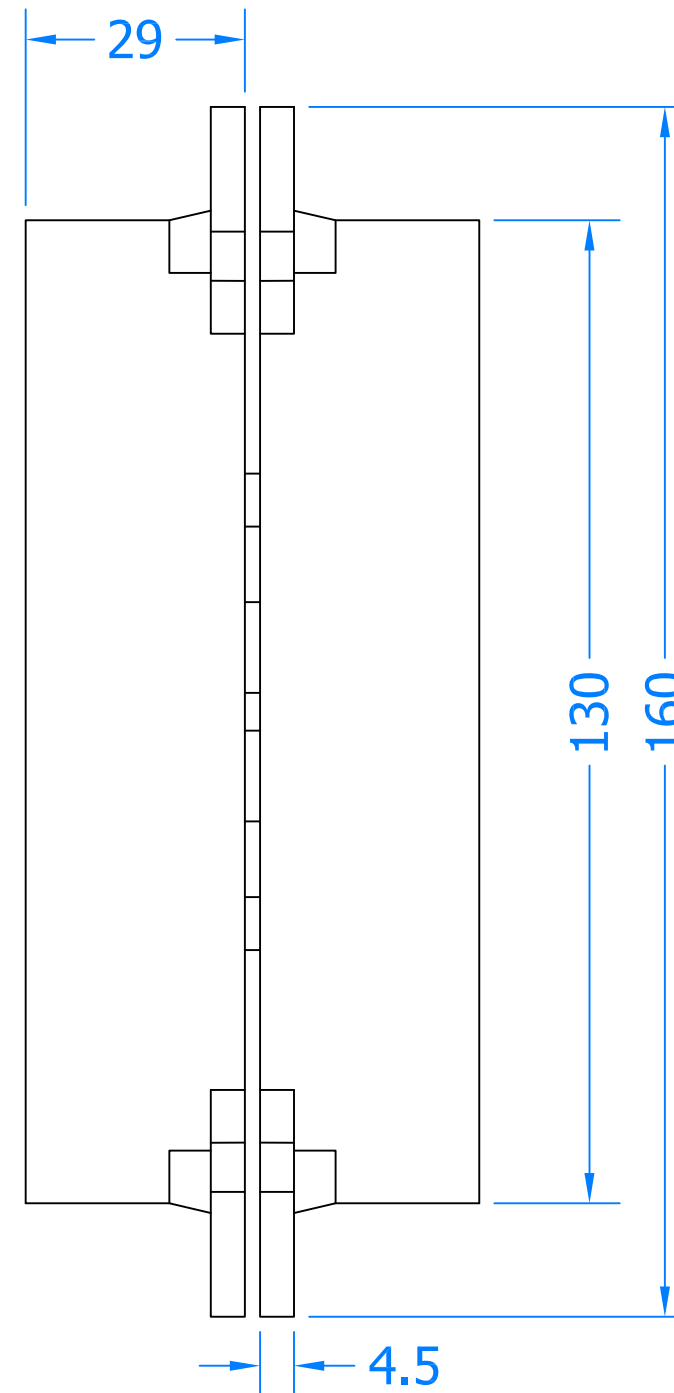

REVISION HISTORY

Revision	Description	Drawn	Date
A	Release	PW	21/03/17

Open Front View

Closed Side View

Cover Caps x 4

Please see fitting guide for installation and routing information

Innovating & Upgrading the Style, Performance & Longevity of External Doors & Windows Globally.

Product Range:
Door Hinge

Additional Info:	
Date Drawn:	21/03/2017
Drawn By:	Phil Walklett
Part Number:	CH1131
File Name:	CG-CH1131.dwg
Revision:	A
Drawing Scale:	1:1@A3
Sheet Number:	1 of 1

THIRD ANGLE PROJECTION  This drawing and specification are the property of Coastal, they are issued in strict confidence and shall not be reproduced, copied or used without written permission.