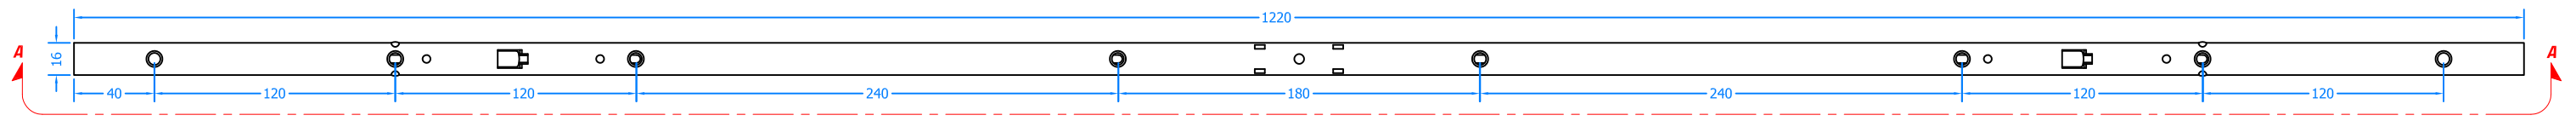

REVISION HISTORY

Revision	Description	Drawn	Date
A	Release	PW	13/09/18

**Innovating & Upgrading the Style,
Performance & Longevity of
External Doors & Windows Globally.**

Coastal Specialist Ironmongery Ltd.

Global House, Bojea Industrial Estate, Trethowel, St Austell, PL25 5RJ
t | 01726 871725 - f | 01726 871731 - e | sales@coastal-group.com
w | www.coastal-group.com

Drawing Title:
**FE1220-SV
Tritus Ear Type (Central) Espag Bolt**

Product Range:
Tritus Flush System

Additional Info: 1220mm Side Hung Ear Espag

Date Drawn: 13/09/2018

Drawn By: Phil Walklett

Part Number: FE1220-SV

File Name: CG-FE1220-SV.dwg

Revision: A

Drawing Scale: Not to Scale

Sheet Number: 1 of 1

THIRD ANGLE PROJECTION This drawing and specification are the property of Coastal, they are issued in strict confidence and shall not be reproduced, copied or used without written permission.