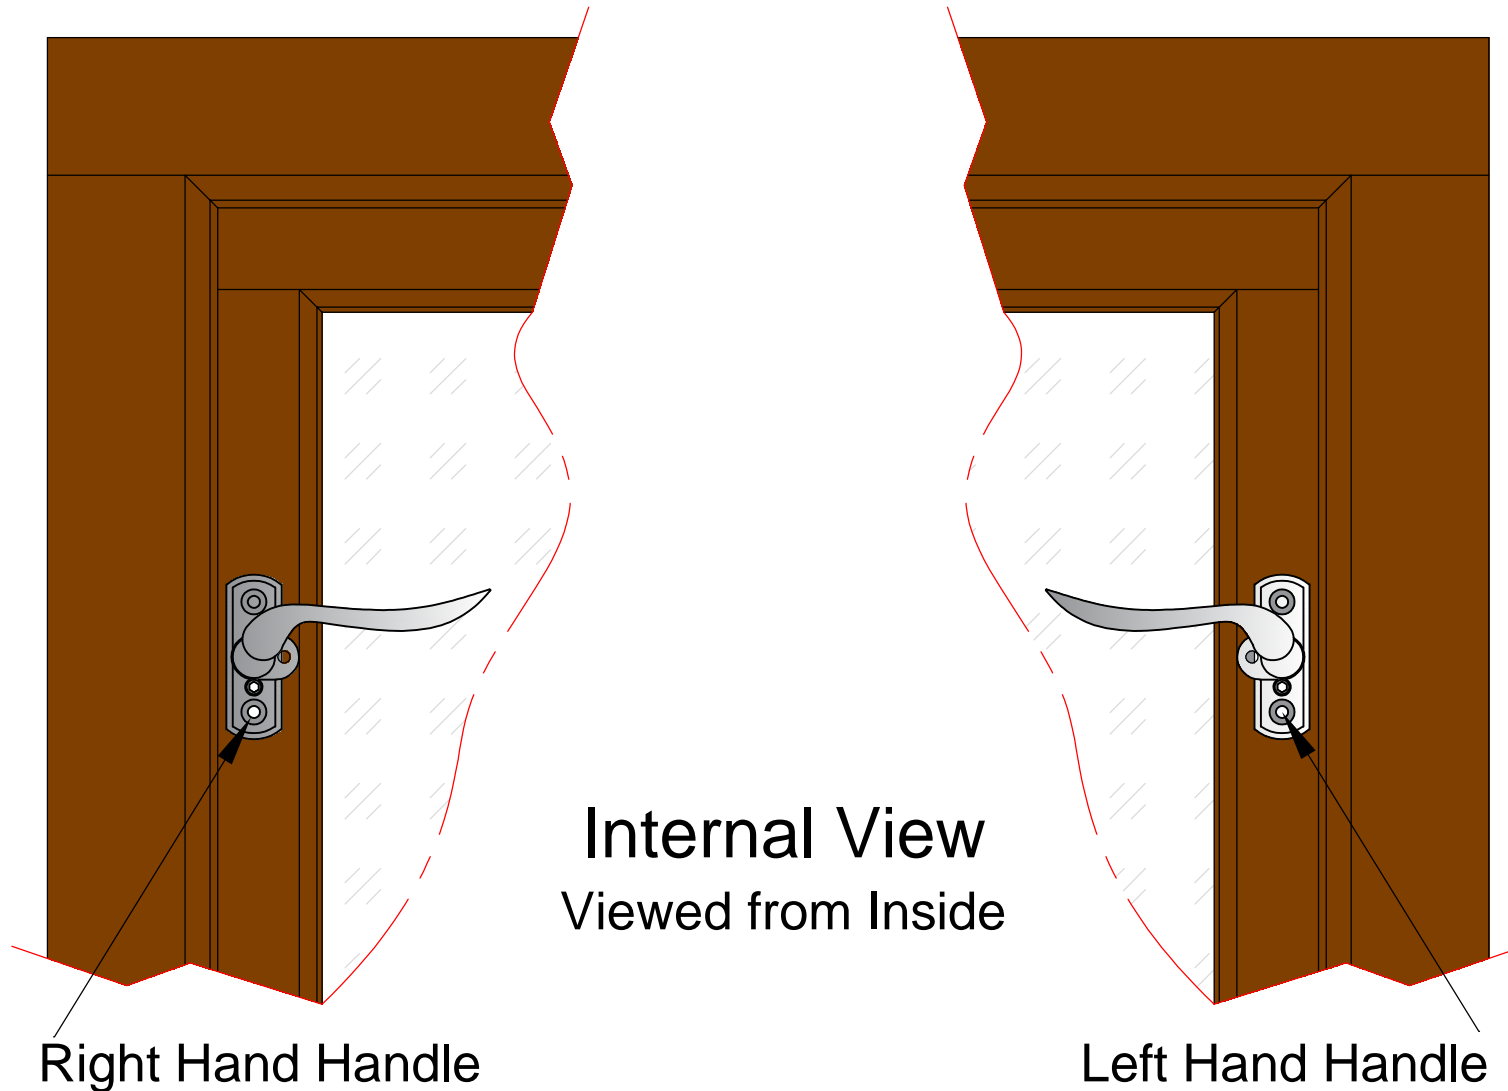

Window Handles - Handing

Internal View
Viewed from Inside

Right Hand Handle

Left Hand Handle

 	
Global House, Bojea Industrial Estate, Trethowel, St Austell, PL25 5RJ telephone 01726 871724 - fax 01726 871731 email sales@coastal-group.com - web www.coastal-group.com	
Drawing Reference:	
Coastal Group	
Drawing Title:	
HANDING DIAGRAM WINDOW HANDLES	
Product Range:	
ALL HANDED WINDOW HANDLES	
Additional Info:	
Date Drawn:	29/03/2017
Drawn By:	Phil Walklett
Part Number:	N/A
File Name:	CG-WINDOW_HANDING_DIAG.dwg
Revision:	A
Drawing Scale:	NONE
Sheet Number:	1 of 1
THIRD ANGLE PROJECTION 	This drawing and specification are the property of Coastal Group, they are issued in strict confidence and shall not be reproduced, copied or used without written permission.