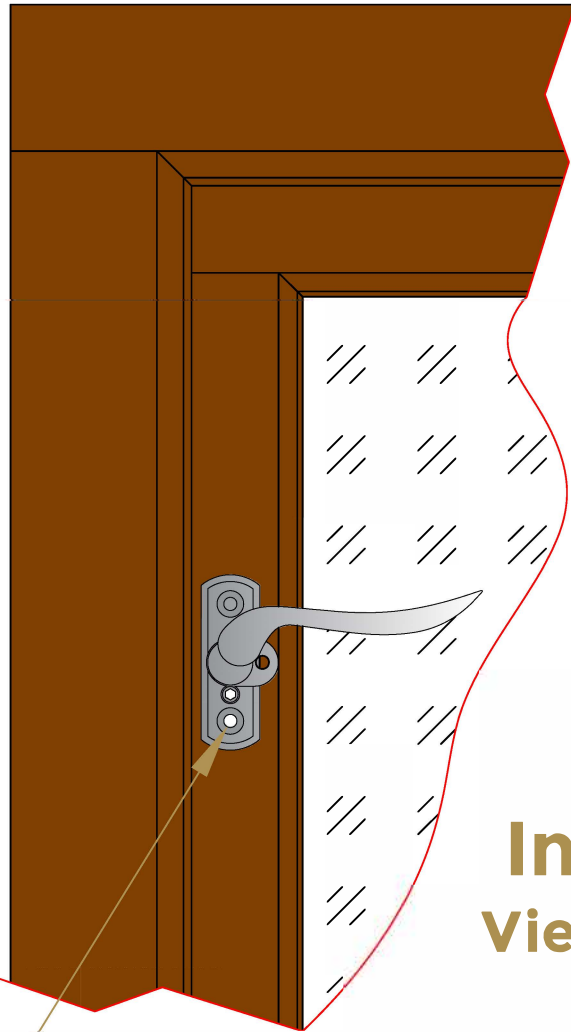

Window Handles - Handing

Drawing Revision History		
Revision	Description/Change	Date
A	Release to New Template	19/01/24

Right Hand Handle

Left Hand Handle

Internal View
Viewed from Inside

coastal-group.com
Shaping the future

COASTAL

Part Number /Drawing Title:
Window Handing Diagrams

Product Range:
All Handed Window Handles

Material:

Additional Info:
Date Drawn: 19/01/24
Drawn By: Philip Walklett

Part Number:

File Name: CG-WINDOW_HANDING_DIAG.dwg
Revision: A