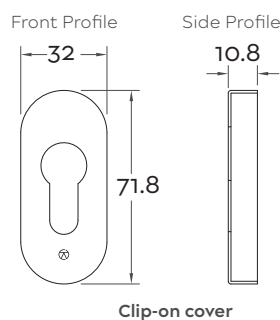

Finishes Available