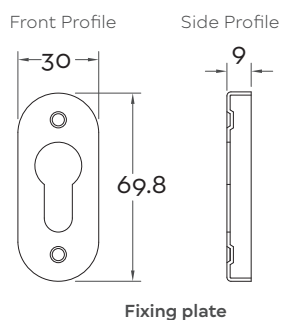

Finishes Available