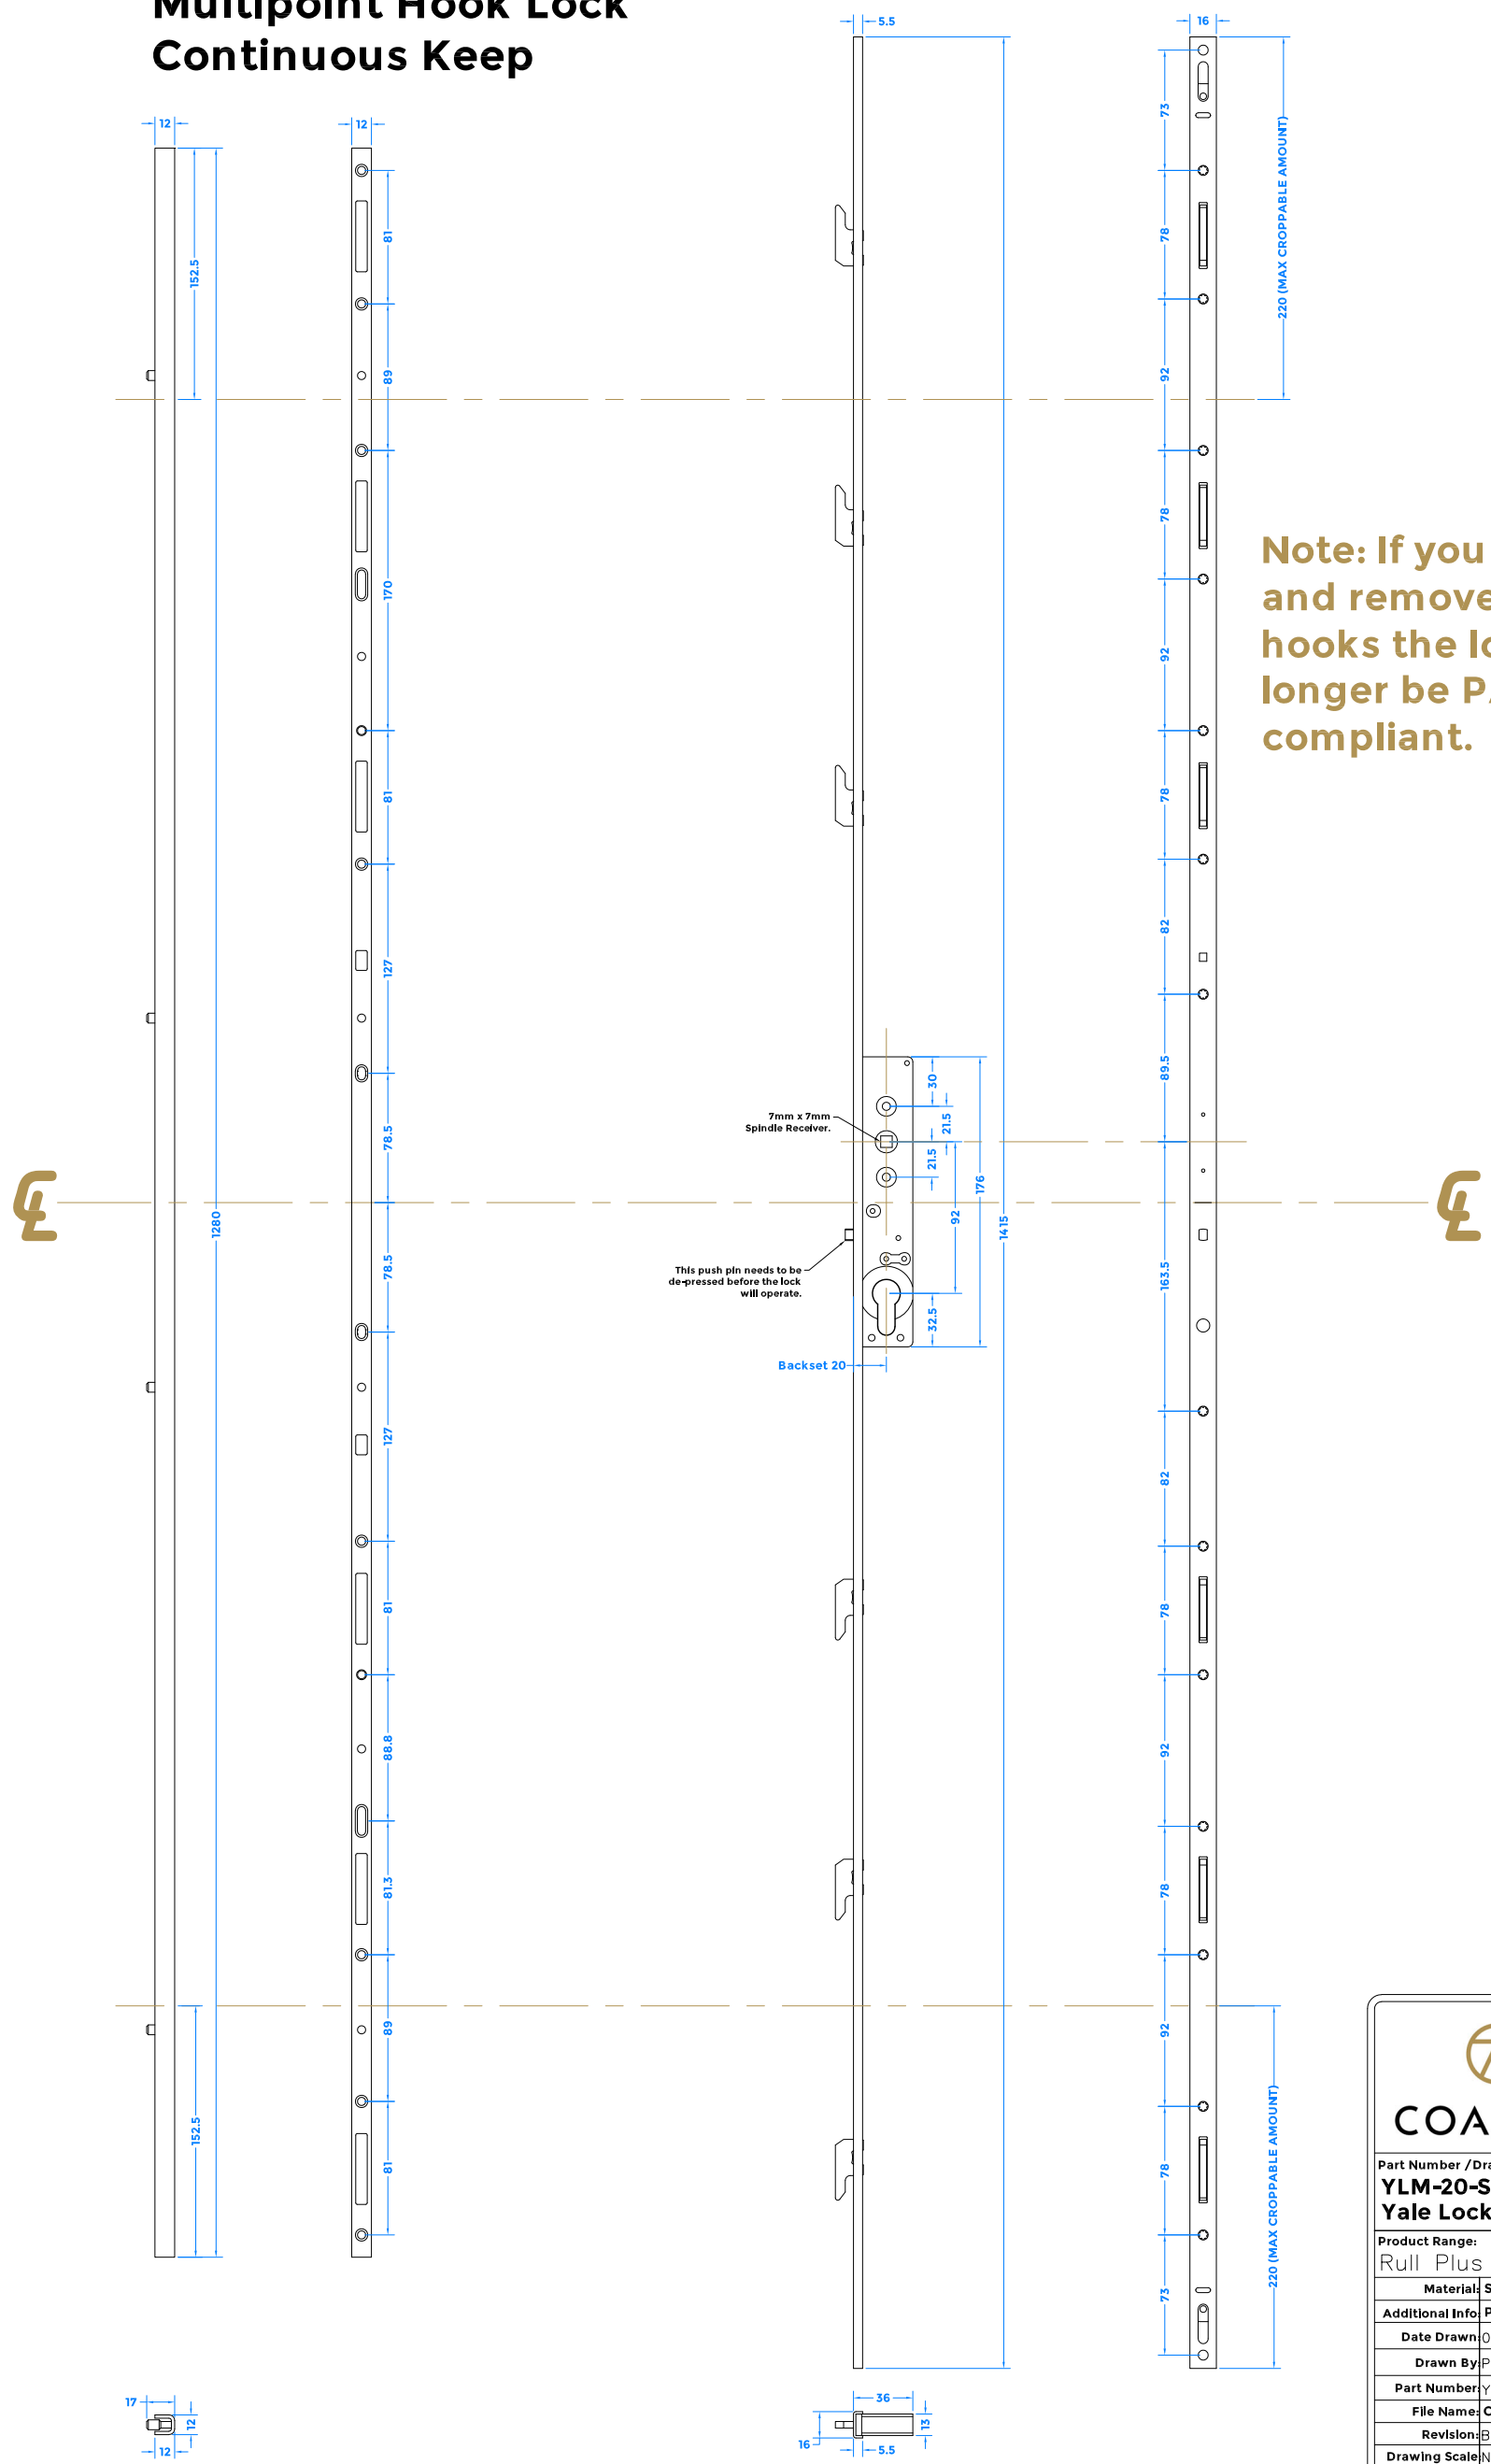

REVISION HISTORY		
Revision	Description	Date
A	Release	09/02/21
B	Supplier altered keep from 9mm to 12mm	9/8/2022

YLM-20-SS Multipoint Hook Lock

YLM-HK-SS Multipoint Hook Lock Continuous Keep

Note: If you crop the lock and remove any security hooks the lock will no longer be PAS23 or PAS24 compliant.

COASTAL *Shaping the future*
coastal-group.com

Part Number / Drawing Title:
**YLM-20-SS / YLM-HK-SS
Yale Lockmaster, Lock & Keep Set**

Product Range:
Rull Plus Straight Sliding System

Material: **Stainless Steel**

Additional Info: **Patio Door Lock Set**

Date Drawn: 09/08/2022

Drawn By: Phil Walklett

Part Number: YLM-20-SS / YLM-HK-SS

File Name: CG-YLM-20-SS.dwg

Revision: B

Drawing Scale: Not to Scale

Sheet Number: 1 of 1

THIRD ANGLE PROJECTION

This drawing and specification are the property of Coastal Specialist Ironmongery Ltd. they are issued in strict confidence and shall not be reproduced, copied or used without written permission.
E&OE - All dimensions are specified in mm.