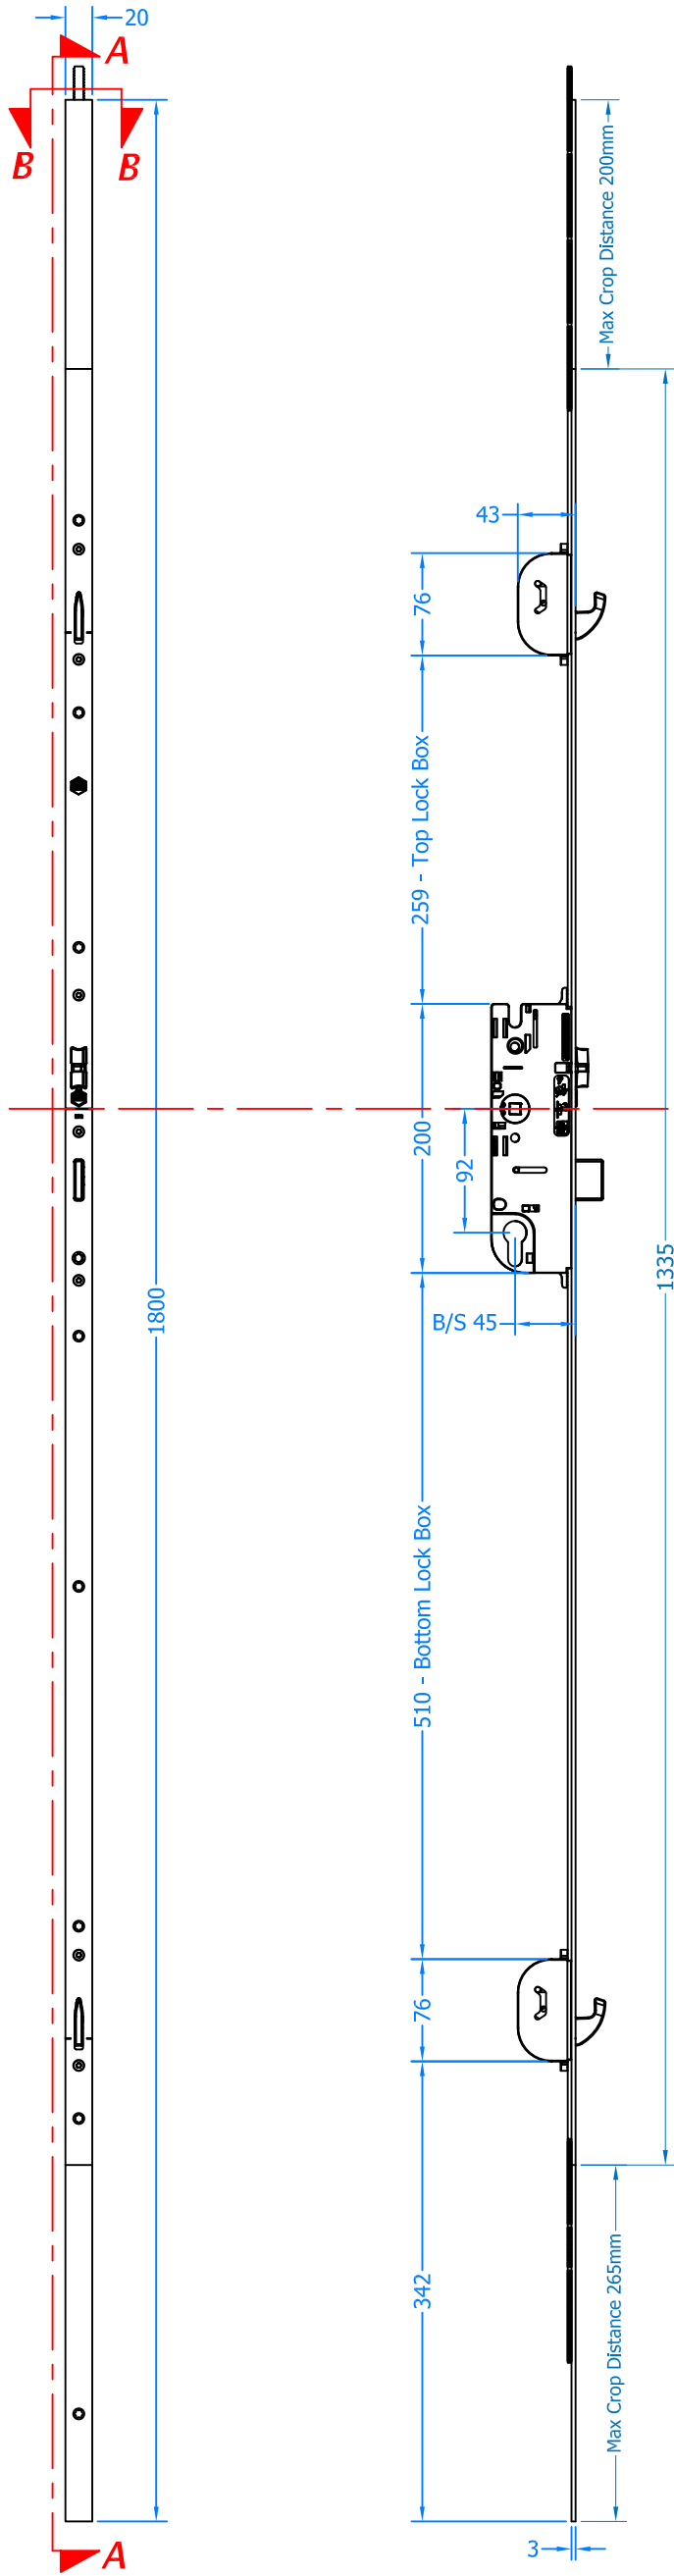

**REVISION HISTORY**

| Revision | Description | Drawn | Date     |
|----------|-------------|-------|----------|
| A        | Release     | PW    | 10/12/18 |

**Universal Handing.**

TOP HOOKBOLT ROUTING PREPERATION

45mm LOCK BACKSET ROUTING PREPERATION

BOTTOM HOOKBOLT ROUTING PREPERATION

12mm Depth

**Handing Diagrams**

**Single Doors**

**Double Doors**

**Section A-A**

**Section B-B**

Drawing Title: **Klone Master Door Lock - Square End MACO Tricoat - 45mm Backset**

Product Range: **Tricoat Klone Master Door Lock**

Additional Info: **Universal Handing**

Date Drawn: 10/12/2018  
 Drawn By: Phil Walklett  
 Part Number: ML44S-45-TR  
 File Name: CG-ML44S-45-TR.dwg  
 Revision: A  
 Drawing Scale: Not to Scale  
 Sheet Number: 1 of 1