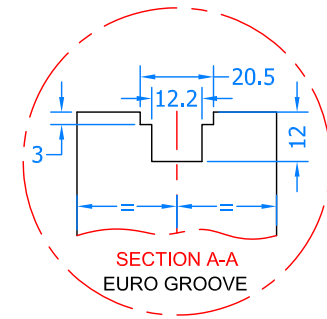

45mm LOCK BACKSET ROUTING PREPERATION

BOTTOM HOOKBOLT ROUTING PREPERATION

12mm Depth

**Handing Diagrams**

**Single Doors**

**Double Doors**

**Section A-A**

**Section B-B**

Drawing Title: **Klone Master Door Lock - Square End MACO Tricoat - 45mm Backset**

Product Range: **Tricoat Klone Master Door Lock**

Additional Info: **Universal Handing**

Date Drawn: 10/12/2018  
 Drawn By: Phil Walklett  
 Part Number: ML44S-45-TR  
 File Name: CG-ML44S-45-TR.dwg  
 Revision: A  
 Drawing Scale: Not to Scale  
 Sheet Number: 1 of 1