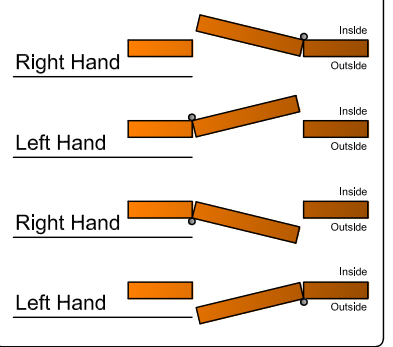

**REVISION HISTORY**

| Revision | Description | Drawn | Date     |
|----------|-------------|-------|----------|
| A        | Release     | PW    | 10/12/18 |

**Universal Handing.**

TOP HOOKBOLT ROUTING PREPERATION

45mm LOCK BACKSET ROUTING PREPERATION

BOTTOM HOOKBOLT ROUTING PREPERATION

12mm Depth

**Handing Diagrams**

**Single Doors**

**Double Doors**

**Section A-A**

**Section B-B**

Drawing Title: **Klone Master Door Lock - Square End MACO Tricoat - 45mm Backset**

Product Range: **Tricoat Klone Master Door Lock**

Additional Info: **Universal Handing**

Date Drawn: 10/12/2018  
 Drawn By: Phil Walklett  
 Part Number: ML44S-45-TR  
 File Name: CG-ML44S-45-TR.dwg  
 Revision: A  
 Drawing Scale: Not to Scale  
 Sheet Number: 1 of 1