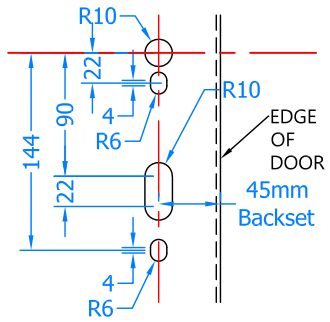

45mm LOCK BACKSET ROUTING PREPERATION

BOTTOM HOOKBOLT ROUTING PREPERATION

12mm Depth

**Handing Diagrams**

**Single Doors**

**Double Doors**

**Section A-A**

**Section B-B**

Drawing Title: **Klone Master Door Lock - Square End MACO Tricoat - 45mm Backset**

Product Range: **Tricoat Klone Master Door Lock**

Additional Info: **Universal Handing**

Date Drawn: 10/12/2018  
 Drawn By: Phil Walklett  
 Part Number: ML44S-45-TR  
 File Name: CG-ML44S-45-TR.dwg  
 Revision: A  
 Drawing Scale: Not to Scale  
 Sheet Number: 1 of 1