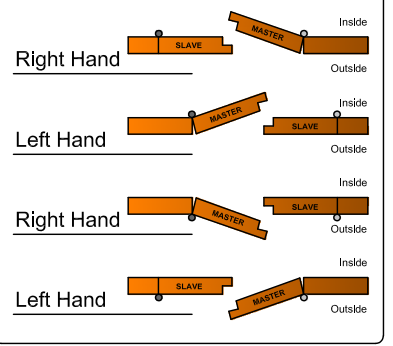

45mm LOCK BACKSET ROUTING PREPERATION

BOTTOM HOOKBOLT ROUTING PREPERATION

12mm Depth

**Handing Diagrams**

**Single Doors**

**Double Doors**

**Section A-A**

**Section B-B**

Drawing Title: **Klone Master Door Lock - Square End MACO Tricoat - 45mm Backset**

Product Range: **Tricoat Klone Master Door Lock**

Additional Info: **Universal Handing**

Date Drawn: 10/12/2018  
 Drawn By: Phil Walklett  
 Part Number: ML44S-45-TR  
 File Name: CG-ML44S-45-TR.dwg  
 Revision: A  
 Drawing Scale: Not to Scale  
 Sheet Number: 1 of 1