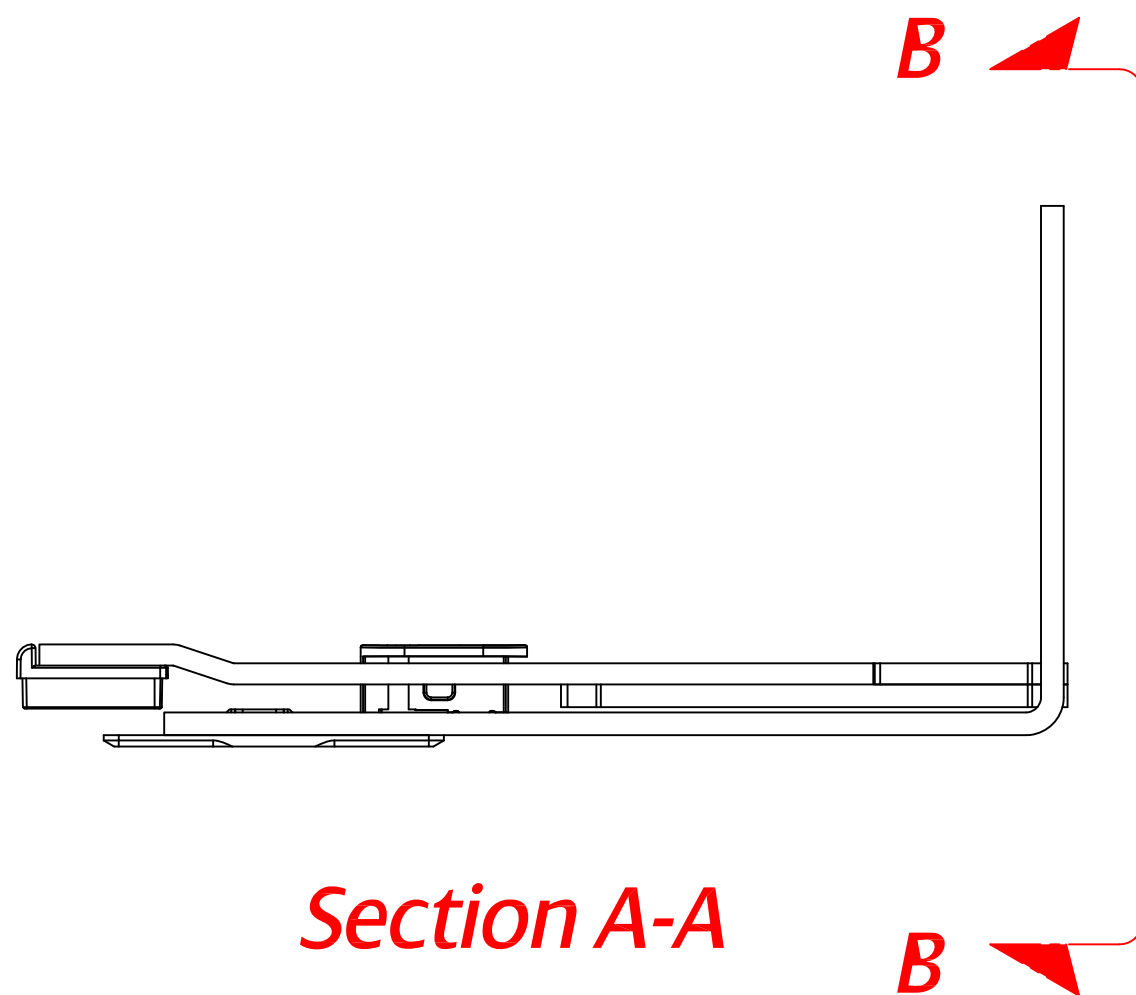

REVISIONS

Revision	Description	Drawn	Date
A	Release	PW	10/12/18

Section A-A

Section B-B

 	
Global House, Bojea Industrial Estate, Trethowel, St Austell, PL25 5RJ Telephone 01726 871725 - Fax 01726 871731 Email sales@coastal-group.com - Web www.coastal-group.com	
Drawing Reference: Coastal Group	
Drawing Title: Maco Klone Bottom Lock Shootbolt MACO Tricoat	
Product Range: Tricoat Klone Door Bottom Shootbolt	
Additional Info: 120mm Shootbolt For Master & Slave Doors	
Date Drawn: 10/12/2018	
Drawn By: Phil Walklett	
Part Number: MS44-120-TR	
File Name: CG-MS44-120-TR.dwg	
Revision: A	
Drawing Scale: Not to Scale	
Sheet Number: 1 of 1	
 THIRD ANGLE PROJECTION	This drawing and specification are the property of Coastal Group, they are issued in strict confidence and shall not be reproduced, copied or used without written permission.