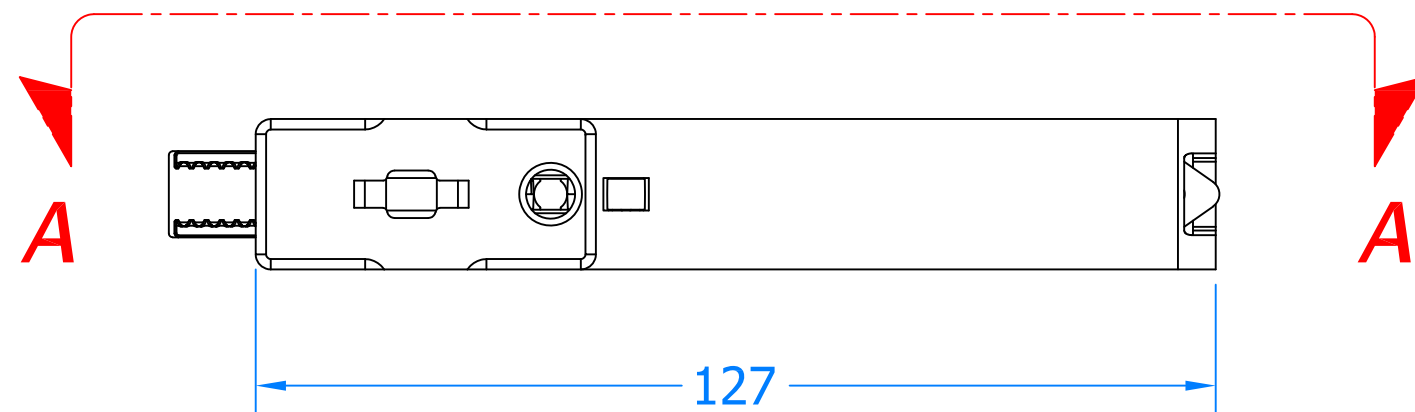

REVISIONS

Revision	Description	Drawn	Date
A	Release	PW	10/12/18

Section A-A

Section B-B

 	
Global House, Bojea Industrial Estate, Trethowel, St Austell, PL25 5RJ Telephone 01726 871725 - Fax 01726 871731 Email sales@coastal-group.com - Web www.coastal-group.com	
Drawing Reference: Coastal Group	
Drawing Title: Maco Klone Bottom Lock Shootbolt MACO Tricoat	
Product Range: Tricoat Klone Door Bottom Shootbolt	
Additional Info: 120mm Shootbolt For Master & Slave Doors	
Date Drawn: 10/12/2018	
Drawn By: Phil Walklett	
Part Number: MS44-120-TR	
File Name: CG-MS44-120-TR.dwg	
Revision: A	
Drawing Scale: Not to Scale	
Sheet Number: 1 of 1	
 THIRD ANGLE PROJECTION	This drawing and specification are the property of Coastal Group, they are issued in strict confidence and shall not be reproduced, copied or used without written permission.