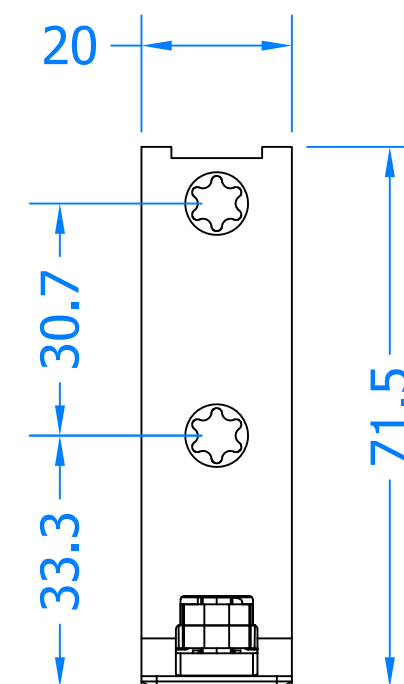

REVISIONS

Revision	Description	Drawn	Date
A	Release	PW	10/12/18

Section A-A

Section B-B

 	
Global House, Bojea Industrial Estate, Trethowel, St Austell, PL25 5RJ Telephone 01726 871725 - Fax 01726 871731 Email sales@coastal-group.com - Web www.coastal-group.com	
Drawing Reference: Coastal Group	
Drawing Title: Maco Klone Bottom Lock Shootbolt MACO Tricoat	
Product Range: Tricoat Klone Door Bottom Shootbolt	
Additional Info: 120mm Shootbolt For Master & Slave Doors	
Date Drawn: 10/12/2018	
Drawn By: Phil Walklett	
Part Number: MS44-120-TR	
File Name: CG-MS44-120-TR.dwg	
Revision: A	
Drawing Scale: Not to Scale	
Sheet Number: 1 of 1	
 THIRD ANGLE PROJECTION	This drawing and specification are the property of Coastal Group, they are issued in strict confidence and shall not be reproduced, copied or used without written permission.