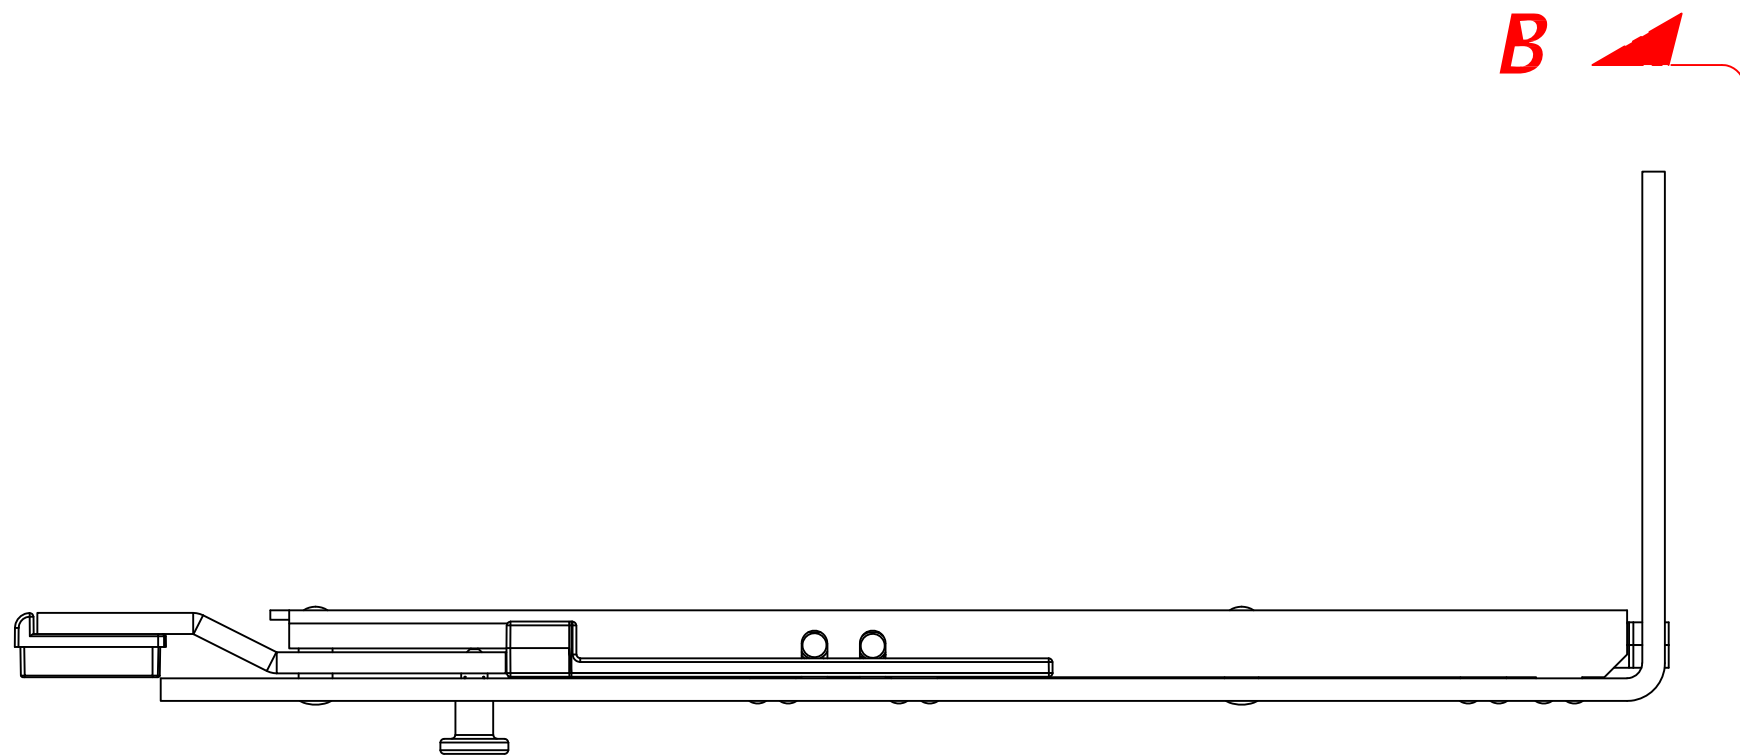

REVISIONS			
Revision	Description	Drawn	Date
A	Release	PW	10/12/18

Universal Handing.

Section B-B

Section A-A

	
<small>Innovating & upgrading the style, performance & longevity of external doors & windows globally.</small>	
<small>Global House, Bojea Industrial Estate, Trethowel, St Austell, PL25 5RJ Telephone 01726 871725 - Fax 01726 871731 Email sales@coastal-group.com - Web www.coastal-group.com</small>	
Drawing Reference: Coastal Group	
Drawing Title: Maco Klone Top Lock Shootbolt MACO Tricoat	
Product Range: Tricoat Klone Door Top Shootbolt	
Additional Info: 200mm Shootbolt For Master & Slave Doors	
Date Drawn: 10/12/2018	
Drawn By: Phil Walklett	
Part Number: MS44-200-TR	
File Name: CG-MS44-200-TR.dwg	
Revision: A	
Drawing Scale: Not to Scale	
Sheet Number: 1 of 1	
	<small>This drawing and specification are the property of Coastal Group, they are issued in strict confidence and shall not be reproduced, copied or used without written permission.</small>