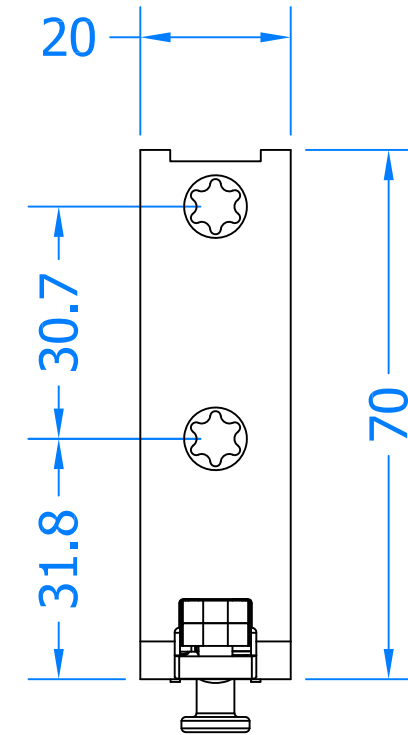

REVISIONS			
Revision	Description	Drawn	Date
A	Release	PW	10/12/18

Universal Handing.

Section B-B

Section A-A

	
<small>Innovating & upgrading the style, performance & longevity of external doors & windows globally.</small>	
<small>Global House, Bojea Industrial Estate, Trethowel, St Austell, PL25 5RJ Telephone 01726 871725 - Fax 01726 871731 Email sales@coastal-group.com - Web www.coastal-group.com</small>	
Drawing Reference: Coastal Group	
Drawing Title: Maco Klone Top Lock Shootbolt MACO Tricoat	
Product Range: Tricoat Klone Door Top Shootbolt	
Additional Info: 200mm Shootbolt For Master & Slave Doors	
Date Drawn: 10/12/2018	
Drawn By: Phil Walklett	
Part Number: MS44-200-TR	
File Name: CG-MS44-200-TR.dwg	
Revision: A	
Drawing Scale: Not to Scale	
Sheet Number: 1 of 1	
	<small>This drawing and specification are the property of Coastal Group, they are issued in strict confidence and shall not be reproduced, copied or used without written permission.</small>