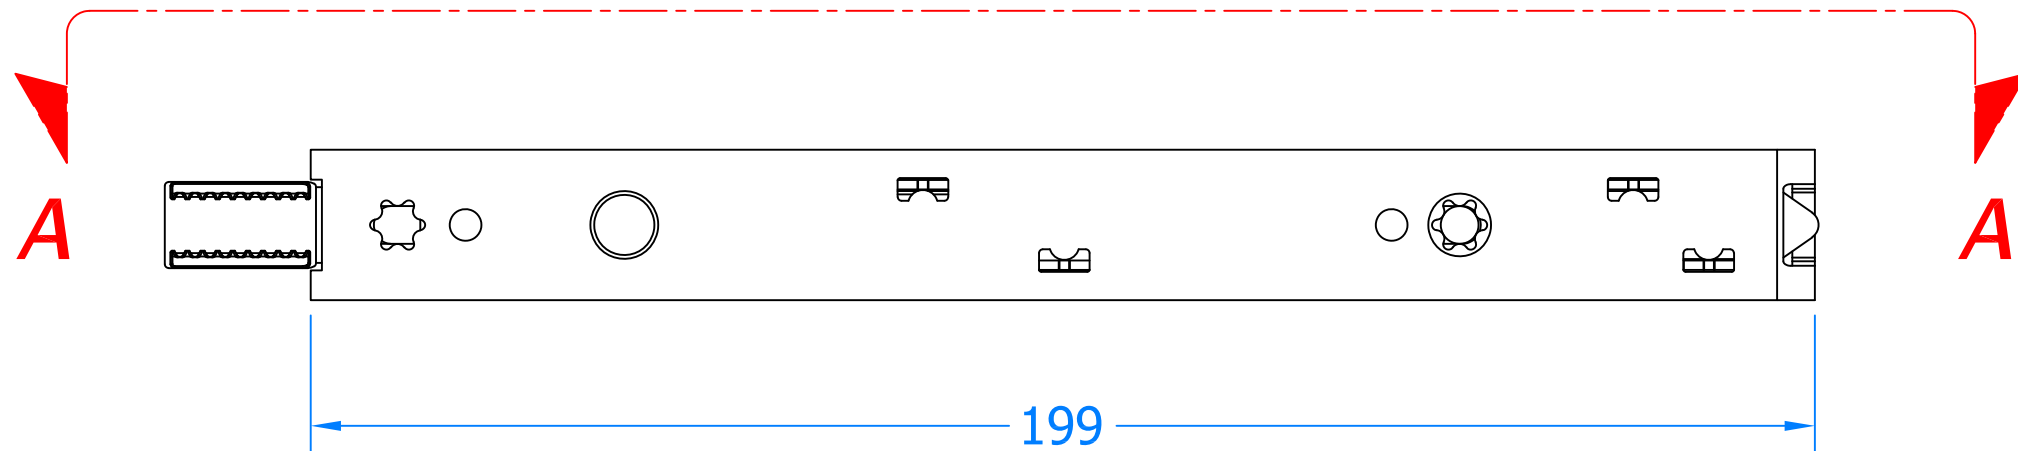

REVISIONS			
Revision	Description	Drawn	Date
A	Release	PW	10/12/18

Universal Handing.

Section B-B

Section A-A

	
<small>Innovating & upgrading the style, performance & longevity of external doors & windows globally.</small>	
<small>Global House, Bojea Industrial Estate, Trethowel, St Austell, PL25 5RJ Telephone 01726 871725 - Fax 01726 871731 Email sales@coastal-group.com - Web www.coastal-group.com</small>	
Drawing Reference: Coastal Group	
Drawing Title: Maco Klone Top Lock Shootbolt MACO Tricoat	
Product Range: Tricoat Klone Door Top Shootbolt	
Additional Info: 200mm Shootbolt For Master & Slave Doors	
Date Drawn: 10/12/2018	
Drawn By: Phil Walklett	
Part Number: MS44-200-TR	
File Name: CG-MS44-200-TR.dwg	
Revision: A	
Drawing Scale: Not to Scale	
Sheet Number: 1 of 1	
	<small>This drawing and specification are the property of Coastal Group, they are issued in strict confidence and shall not be reproduced, copied or used without written permission.</small>