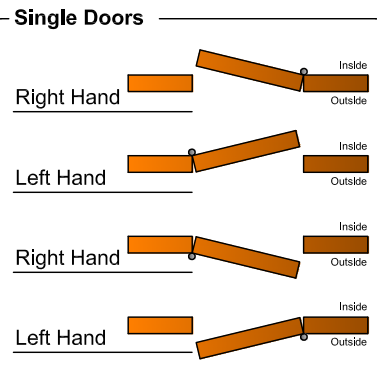

REVISION HISTORY

Revision	Description	Drawn	Date
A	Release	PW	10/12/18

Universal Handing.

Handing Diagrams

Section A-A

Section B-B

Innovating & Upgrading the Style, Performance & Longevity of External Doors & Windows Globally.

Product Range: **Tricoat Klone Slave Door Lock**

Additional Info: **Universal Handing**

Date Drawn: 10/12/2018
Drawn By: Phil Walklett
Part Number: ML47S-45-TR
File Name: CG-ML47S-45-TR.dwg
Revision: A
Drawing Scale: Not to Scale
Sheet Number: 1 of 1