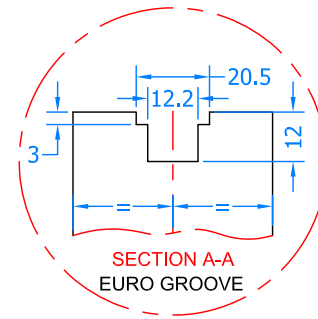

Handing Diagrams

Section B-B

Innovating & Upgrading the Style, Performance & Longevity of External Doors & Windows Globally.

Coastal Specialist Ironmongery Ltd.
Global House, Bojea Industrial Estate, Trehowel, St Austell, PL25 5RJ
t | 01726 871725 - f | 01726 871731 - e | sales@coastal-group.com
w | www.coastal-group.com

Drawing Title: **Klone Slave Door Lock - Square End MACO Tricoat - 45mm Backset**

Product Range: **Tricoat Klone Slave Door Lock**

Additional Info: **Universal Handing**

Date Drawn: 10/12/2018
Drawn By: Phil Walklett
Part Number: ML47S-45-TR
File Name: CG-ML47S-45-TR.dwg
Revision: A
Drawing Scale: Not to Scale
Sheet Number: 1 of 1

THIRD ANGLE PROJECTION

This drawing and specification are the property of Coastal, they are issued in strict confidence and shall not be reproduced, copied or used without written permission.