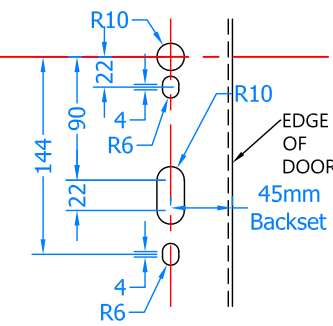

Handing Diagrams

Section B-B

Innovating & Upgrading the Style, Performance & Longevity of External Doors & Windows Globally.

Coastal Specialist Ironmongery Ltd.
Global House, Bojea Industrial Estate, Trehowel, St Austell, PL25 5RJ
t | 01726 871725 - f | 01726 871731 - e | sales@coastal-group.com
w | www.coastal-group.com

Drawing Title: **Klone Slave Door Lock - Square End MACO Tricoat - 45mm Backset**

Product Range: **Tricoat Klone Slave Door Lock**

Additional Info: **Universal Handing**

Date Drawn: 10/12/2018
Drawn By: Phil Walklett
Part Number: ML47S-45-TR
File Name: CG-ML47S-45-TR.dwg
Revision: A
Drawing Scale: Not to Scale
Sheet Number: 1 of 1

THIRD ANGLE PROJECTION

This drawing and specification are the property of Coastal, they are issued in strict confidence and shall not be reproduced, copied or used without written permission.