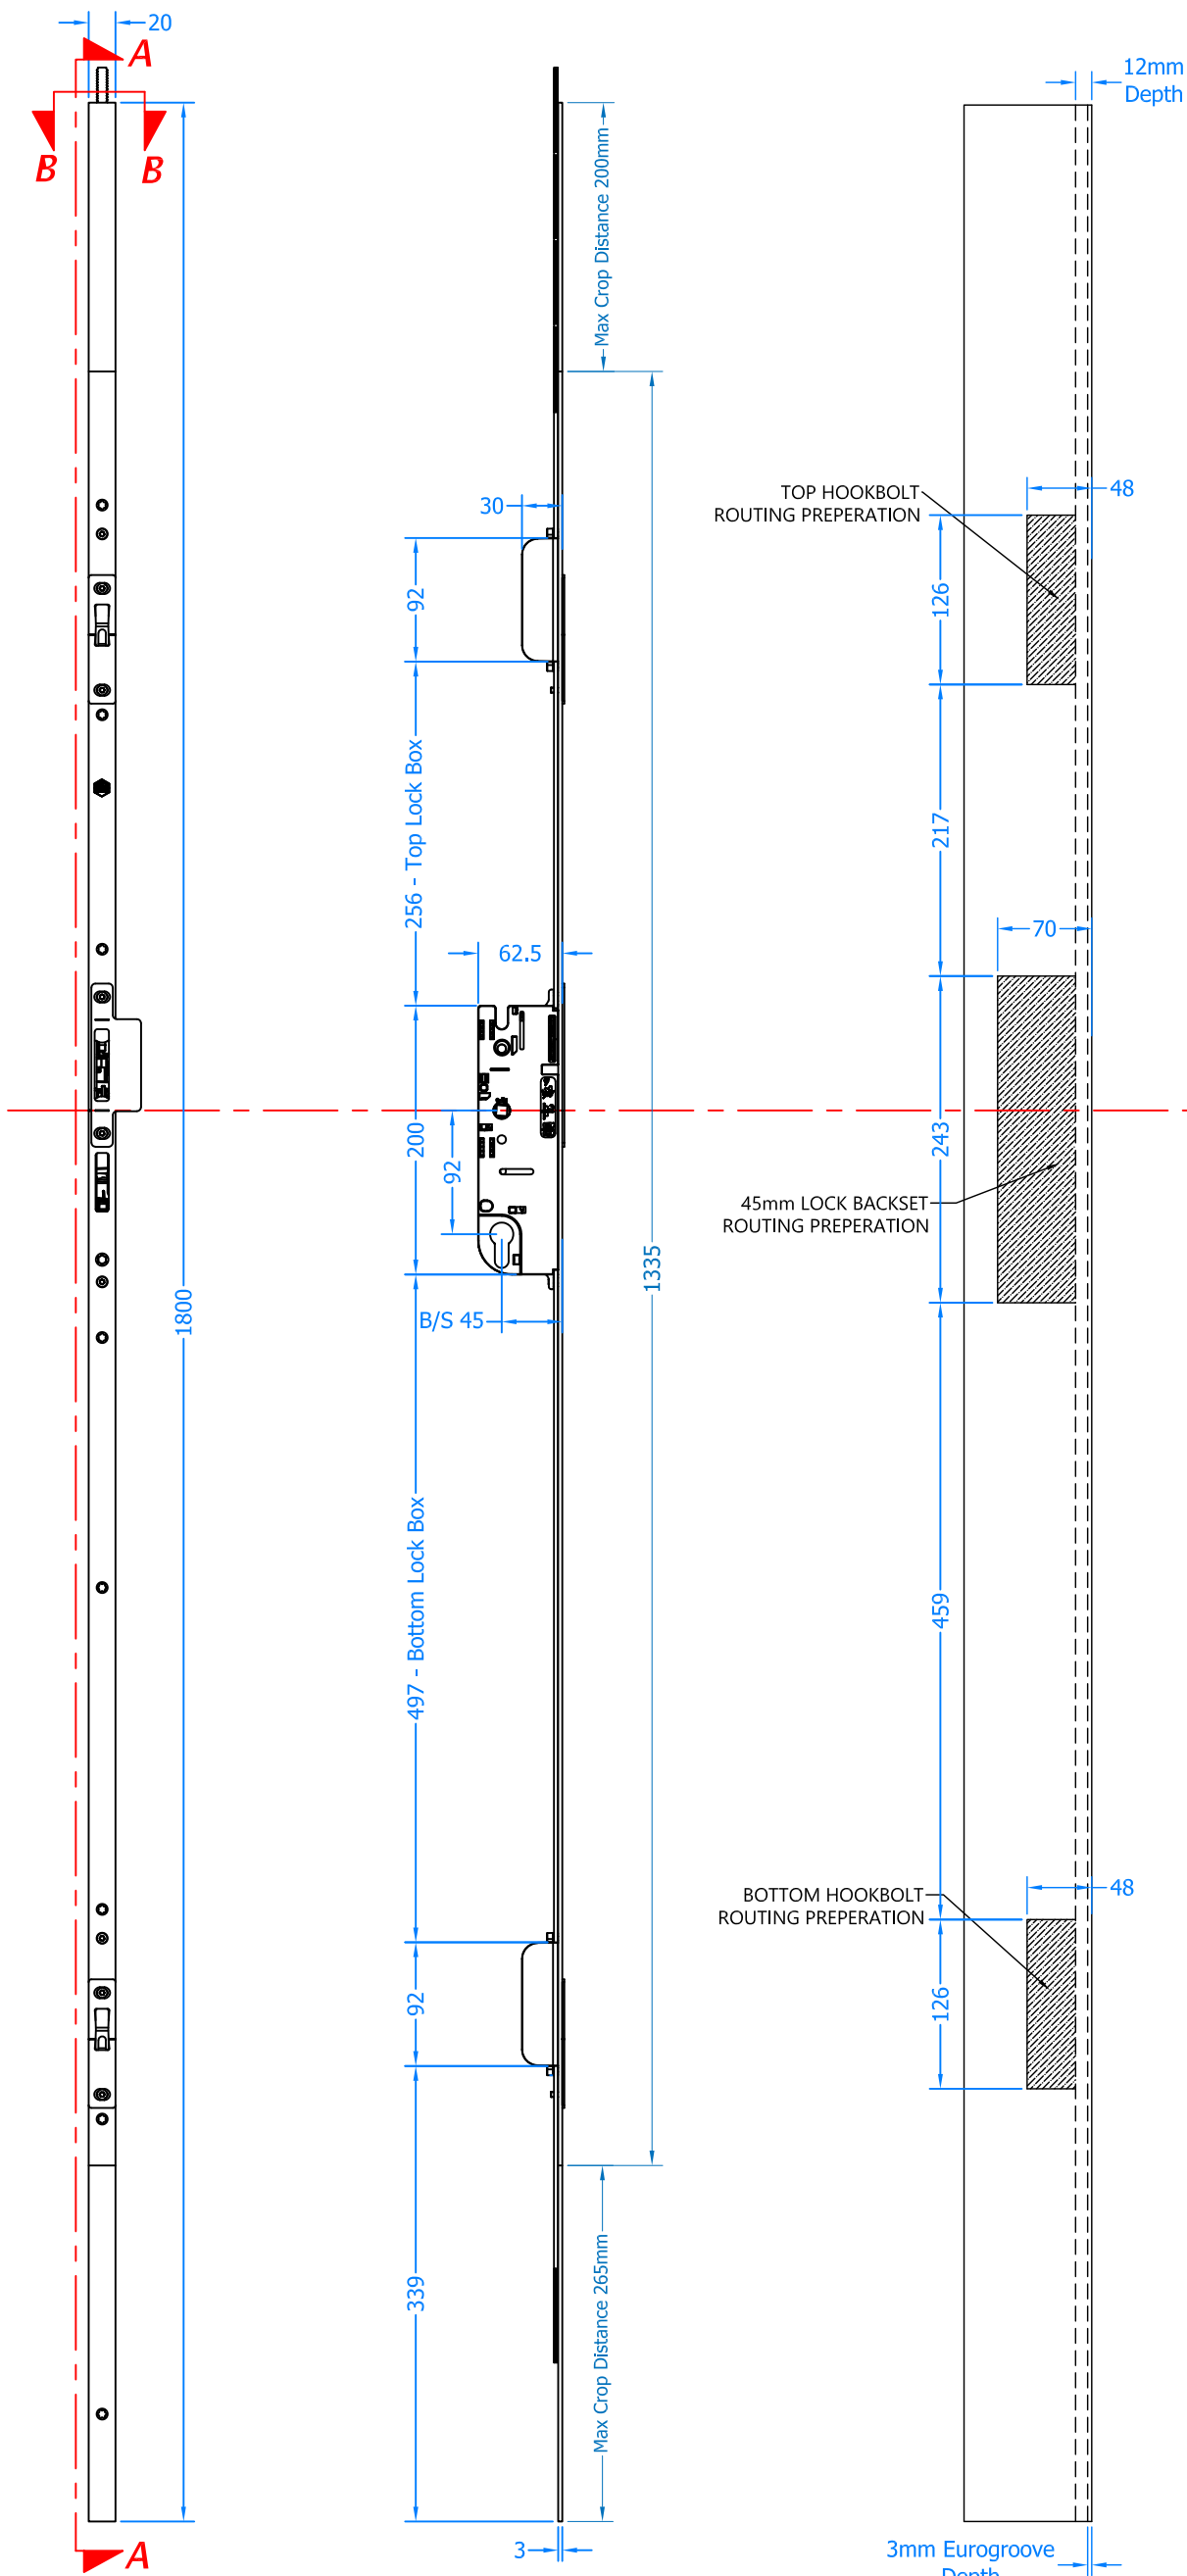

REVISION HISTORY

Revision	Description	Drawn	Date
A	Release	PW	10/12/18

Universal Handing.

Handing Diagrams

Section A-A

Section B-B

Innovating & Upgrading the Style, Performance & Longevity of External Doors & Windows Globally.

Coastal Specialist Ironmongery Ltd.
Global House, Bojea Industrial Estate, Trehowel, St Austell, PL25 5RJ
t | 01726 871725 - f | 01726 871731 - e | sales@coastal-group.com
w | www.coastal-group.com

Drawing Title: **Klone Slave Door Lock - Square End MACO Tricoat - 45mm Backset**

Product Range: **Tricoat Klone Slave Door Lock**

Additional Info: **Universal Handing**

Date Drawn: 10/12/2018
Drawn By: Phil Walklett
Part Number: ML47S-45-TR
File Name: CG-ML47S-45-TR.dwg
Revision: A
Drawing Scale: Not to Scale
Sheet Number: 1 of 1