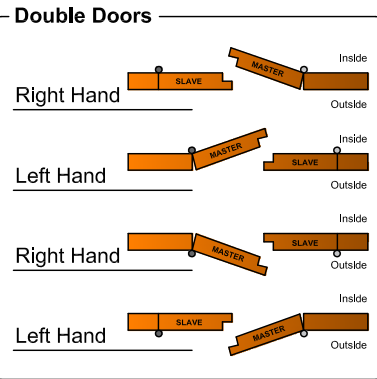

REVISION HISTORY

Revision	Description	Drawn	Date
A	Release	PW	10/12/18

Universal Handing.

Handing Diagrams

Section A-A

Section B-B

Innovating & Upgrading the Style, Performance & Longevity of External Doors & Windows Globally.

Product Range: **Tricoat Klone Slave Door Lock**

Additional Info: **Universal Handing**

Date Drawn: 10/12/2018
Drawn By: Phil Walklett
Part Number: ML47S-45-TR
File Name: CG-ML47S-45-TR.dwg
Revision: A
Drawing Scale: Not to Scale
Sheet Number: 1 of 1