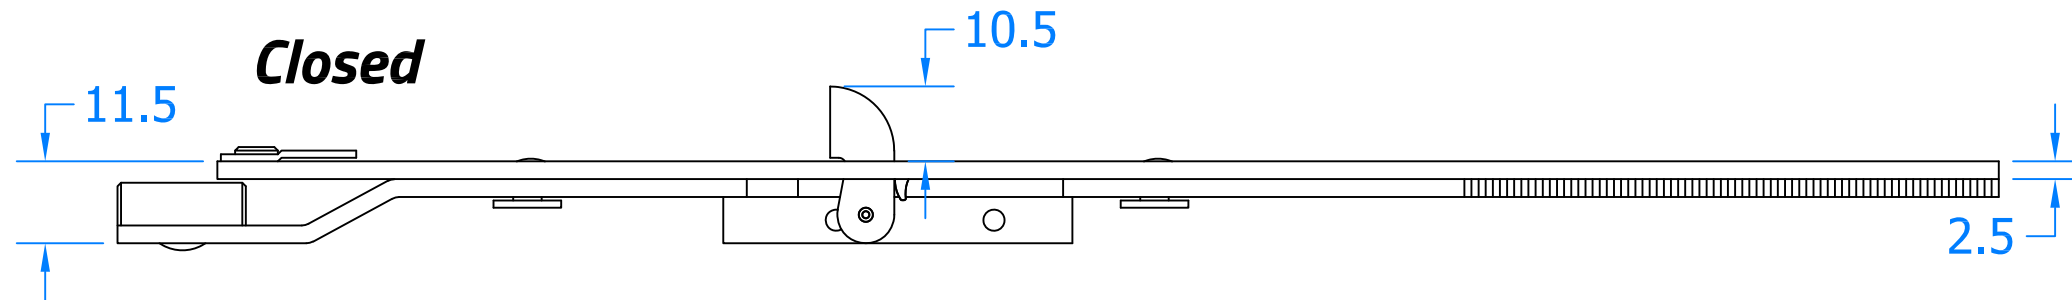

**REVISION HISTORY**

Revision	Description	Drawn	Date
A	Release	PW	05/02/19

**FCE250-EAR-T-SV (Top Extension)**

**Innovating & Upgrading the Style, Performance & Longevity of External Doors & Windows Globally.**

Drawing Title:  
**FCE250-EAR-T-SV | Tritus Shootbolt Top Extension with Sidebolts**

Product Range:  
**Tritus Flush System**

Additional Info: 250mm Bottom Extension Piece with Sidebolts

Date Drawn: 05/02/2019

Drawn By: Phil Walklett

Part Number: FCE250-EAR-T-SV

File Name: CG-FCE250-EAR-T-SV.dwg

Revision: A

Drawing Scale: Not to Scale

Sheet Number: 1 of 1

THIRD ANGLE PROJECTION  This drawing and specification are the property of Coastal, they are issued in strict confidence and shall not be reproduced, copied or used without written permission.