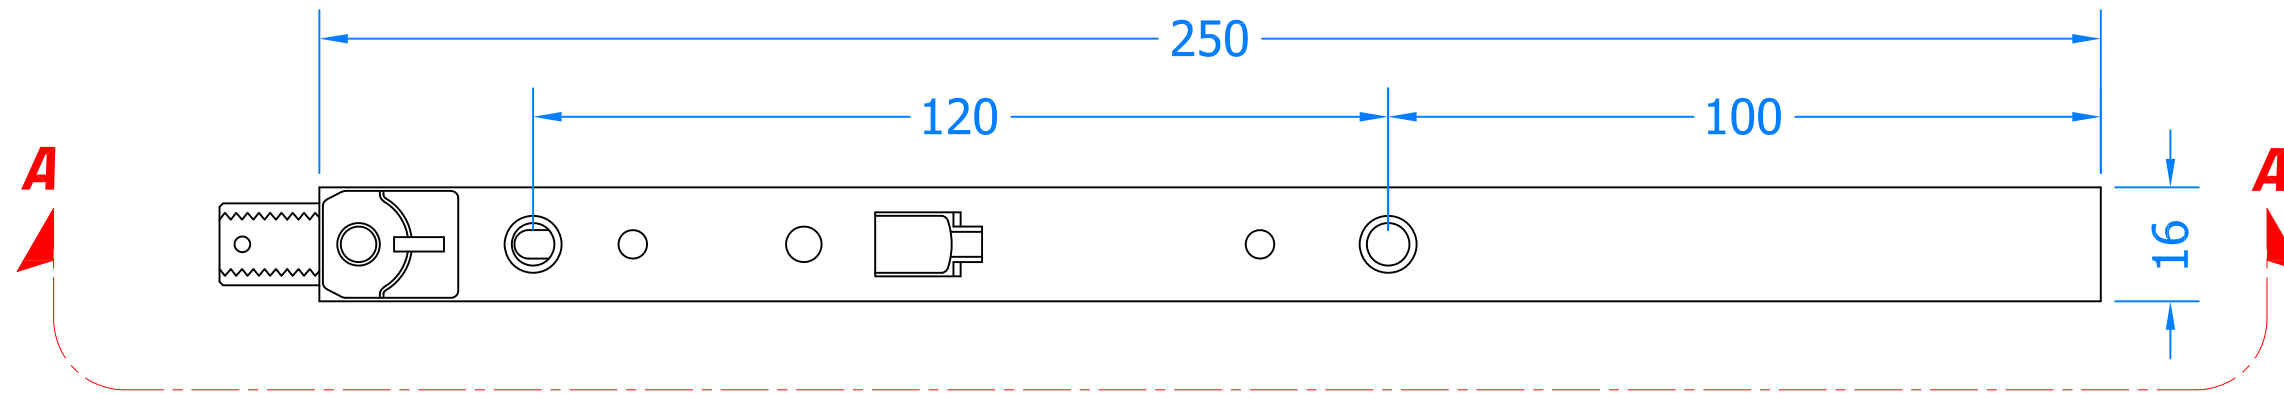

**REVISION HISTORY**

Revision	Description	Drawn	Date
A	Release	PW	05/02/19

**FCE250-EAR-T-SV (Top Extension)**

**Innovating & Upgrading the Style, Performance & Longevity of External Doors & Windows Globally.**

Drawing Title:  
**FCE250-EAR-T-SV | Tritus Shootbolt Top Extension with Sidebolts**

Product Range:  
**Tritus Flush System**

Additional Info: 250mm Bottom Extension Piece with Sidebolts

Date Drawn: 05/02/2019

Drawn By: Phil Walklett

Part Number: FCE250-EAR-T-SV

File Name: CG-FCE250-EAR-T-SV.dwg

Revision: A

Drawing Scale: Not to Scale

Sheet Number: 1 of 1

THIRD ANGLE PROJECTION  This drawing and specification are the property of Coastal, they are issued in strict confidence and shall not be reproduced, copied or used without written permission.