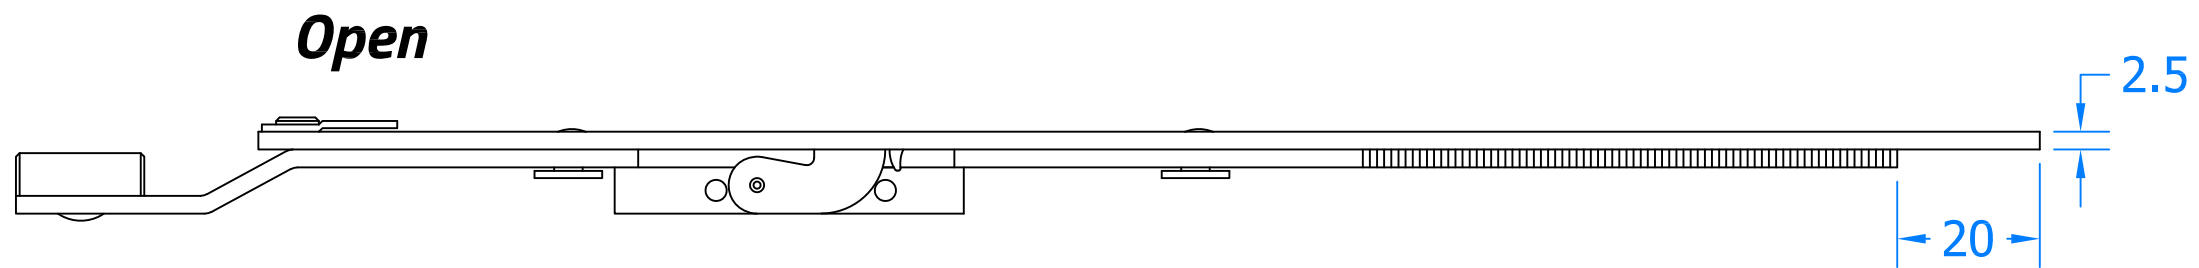

**REVISION HISTORY**

Revision	Description	Drawn	Date
A	Release	PW	05/02/19

**FCE250-EAR-T-SV (Top Extension)**

**Innovating & Upgrading the Style, Performance & Longevity of External Doors & Windows Globally.**

Drawing Title:  
**FCE250-EAR-T-SV | Tritus Shootbolt Top Extension with Sidebolts**

Product Range:  
**Tritus Flush System**

Additional Info: 250mm Bottom Extension Piece with Sidebolts

Date Drawn: 05/02/2019

Drawn By: Phil Walklett

Part Number: FCE250-EAR-T-SV

File Name: CG-FCE250-EAR-T-SV.dwg

Revision: A

Drawing Scale: Not to Scale

Sheet Number: 1 of 1

THIRD ANGLE PROJECTION  This drawing and specification are the property of Coastal, they are issued in strict confidence and shall not be reproduced, copied or used without written permission.