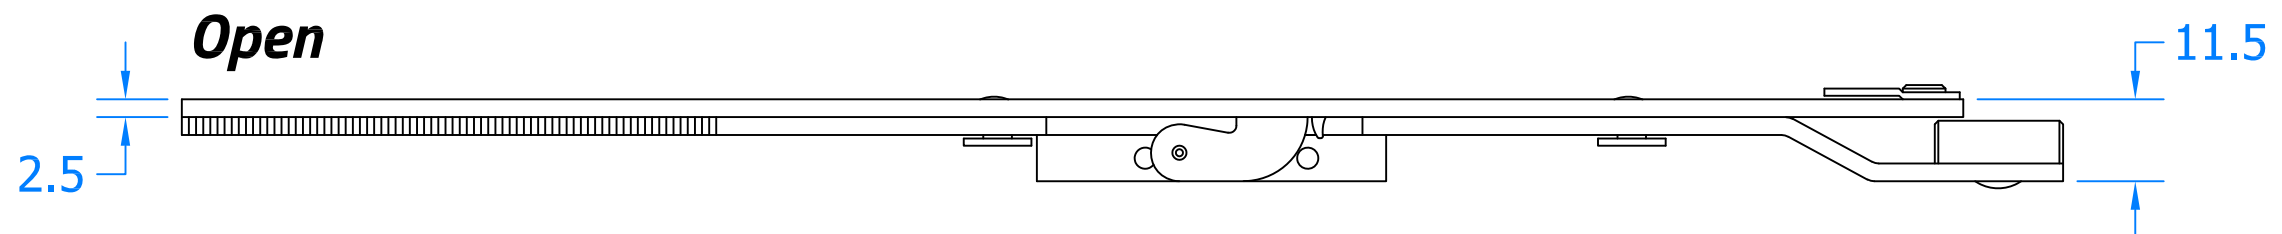

REVISION HISTORY

Revision	Description	Drawn	Date
A	Release	PW	05/02/19

FCE250-EAR-B-SV (Bottom Extension)

Innovating & Upgrading the Style, Performance & Longevity of External Doors & Windows Globally.

Coastal Specialist Ironmongery Ltd.

Global House, Bojea Industrial Estate, Trethowel, St Austell, PL25 5RJ
t | 01726 871725 - f | 01726 871731 - e | sales@coastal-group.com
w | www.coastal-group.com

Drawing Title:
FCE250-EAR-B-SV | Tritus Shootbolt Bottom Extension with Sidebolts

Product Range:
Tritus Flush System

Additional Info: 250mm Bottom Extension Piece with Sidebolts

Date Drawn: 05/02/2019

Drawn By: Phil Walklett

Part Number: FCE250-EAR-B-SV

File Name: CG-FCE250-EAR-B-SV.dwg

Revision: A

Drawing Scale: Not to Scale

Sheet Number: 1 of 1

THIRD ANGLE PROJECTION This drawing and specification are the property of Coastal, they are issued in strict confidence and shall not be reproduced, copied or used without written permission.