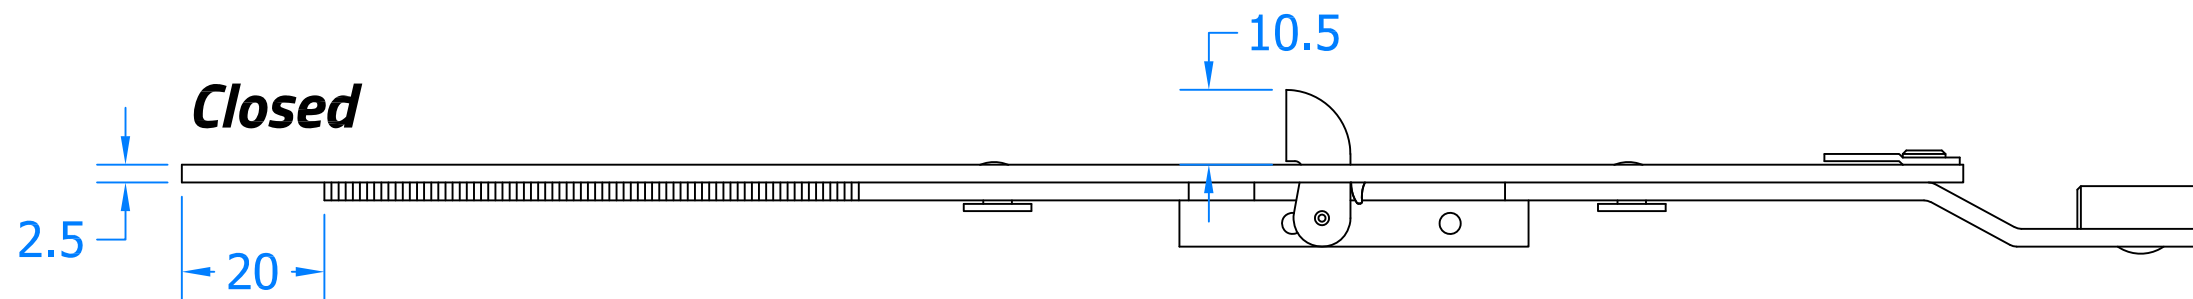

REVISION HISTORY

Revision	Description	Drawn	Date
A	Release	PW	05/02/19

FCE250-EAR-B-SV (Bottom Extension)

Innovating & Upgrading the Style, Performance & Longevity of External Doors & Windows Globally.

Coastal Specialist Ironmongery Ltd.

Global House, Bojea Industrial Estate, Trethowel, St Austell, PL25 5RJ
t | 01726 871725 - f | 01726 871731 - e | sales@coastal-group.com
w | www.coastal-group.com

Drawing Title:
FCE250-EAR-B-SV | Tritus Shootbolt Bottom Extension with Sidebolts

Product Range:
Tritus Flush System

Additional Info: 250mm Bottom Extension Piece with Sidebolts

Date Drawn: 05/02/2019

Drawn By: Phil Walklett

Part Number: FCE250-EAR-B-SV

File Name: CG-FCE250-EAR-B-SV.dwg

Revision: A

Drawing Scale: Not to Scale

Sheet Number: 1 of 1

THIRD ANGLE PROJECTION This drawing and specification are the property of Coastal, they are issued in strict confidence and shall not be reproduced, copied or used without written permission.