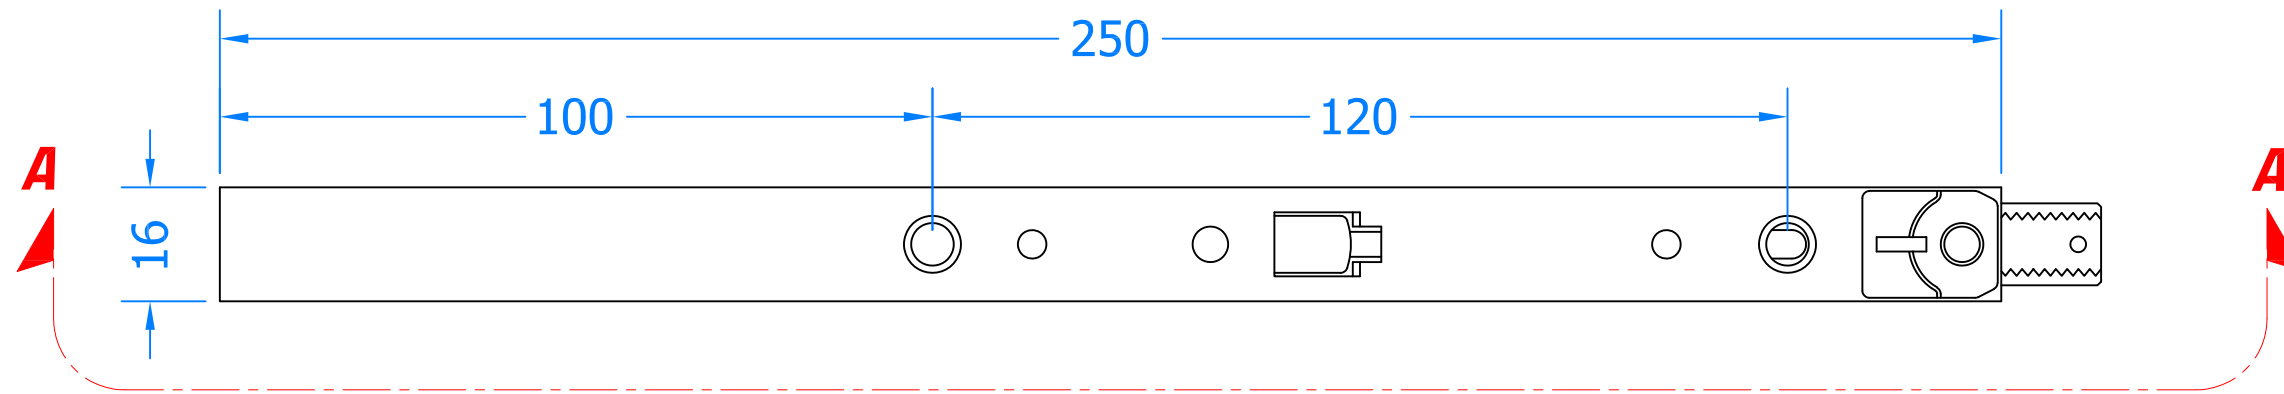

REVISION HISTORY

Revision	Description	Drawn	Date
A	Release	PW	05/02/19

FCE250-EAR-B-SV (Bottom Extension)

Innovating & Upgrading the Style, Performance & Longevity of External Doors & Windows Globally.

Coastal Specialist Ironmongery Ltd.

Global House, Bojea Industrial Estate, Trethowel, St Austell, PL25 5RJ
 t | 01726 871725 - f | 01726 871731 - e | sales@coastal-group.com
 w | www.coastal-group.com

Drawing Title:
FCE250-EAR-B-SV | Tritus Shootbolt Bottom Extension with Sidebolts

Product Range:
Tritus Flush System

Additional Info: 250mm Bottom Extension Piece with Sidebolts

Date Drawn: 05/02/2019

Drawn By: Phil Walklett

Part Number: FCE250-EAR-B-SV

File Name: CG-FCE250-EAR-B-SV.dwg

Revision: A

Drawing Scale: Not to Scale

Sheet Number: 1 of 1

THIRD ANGLE PROJECTION  This drawing and specification are the property of Coastal, they are issued in strict confidence and shall not be reproduced, copied or used without written permission.