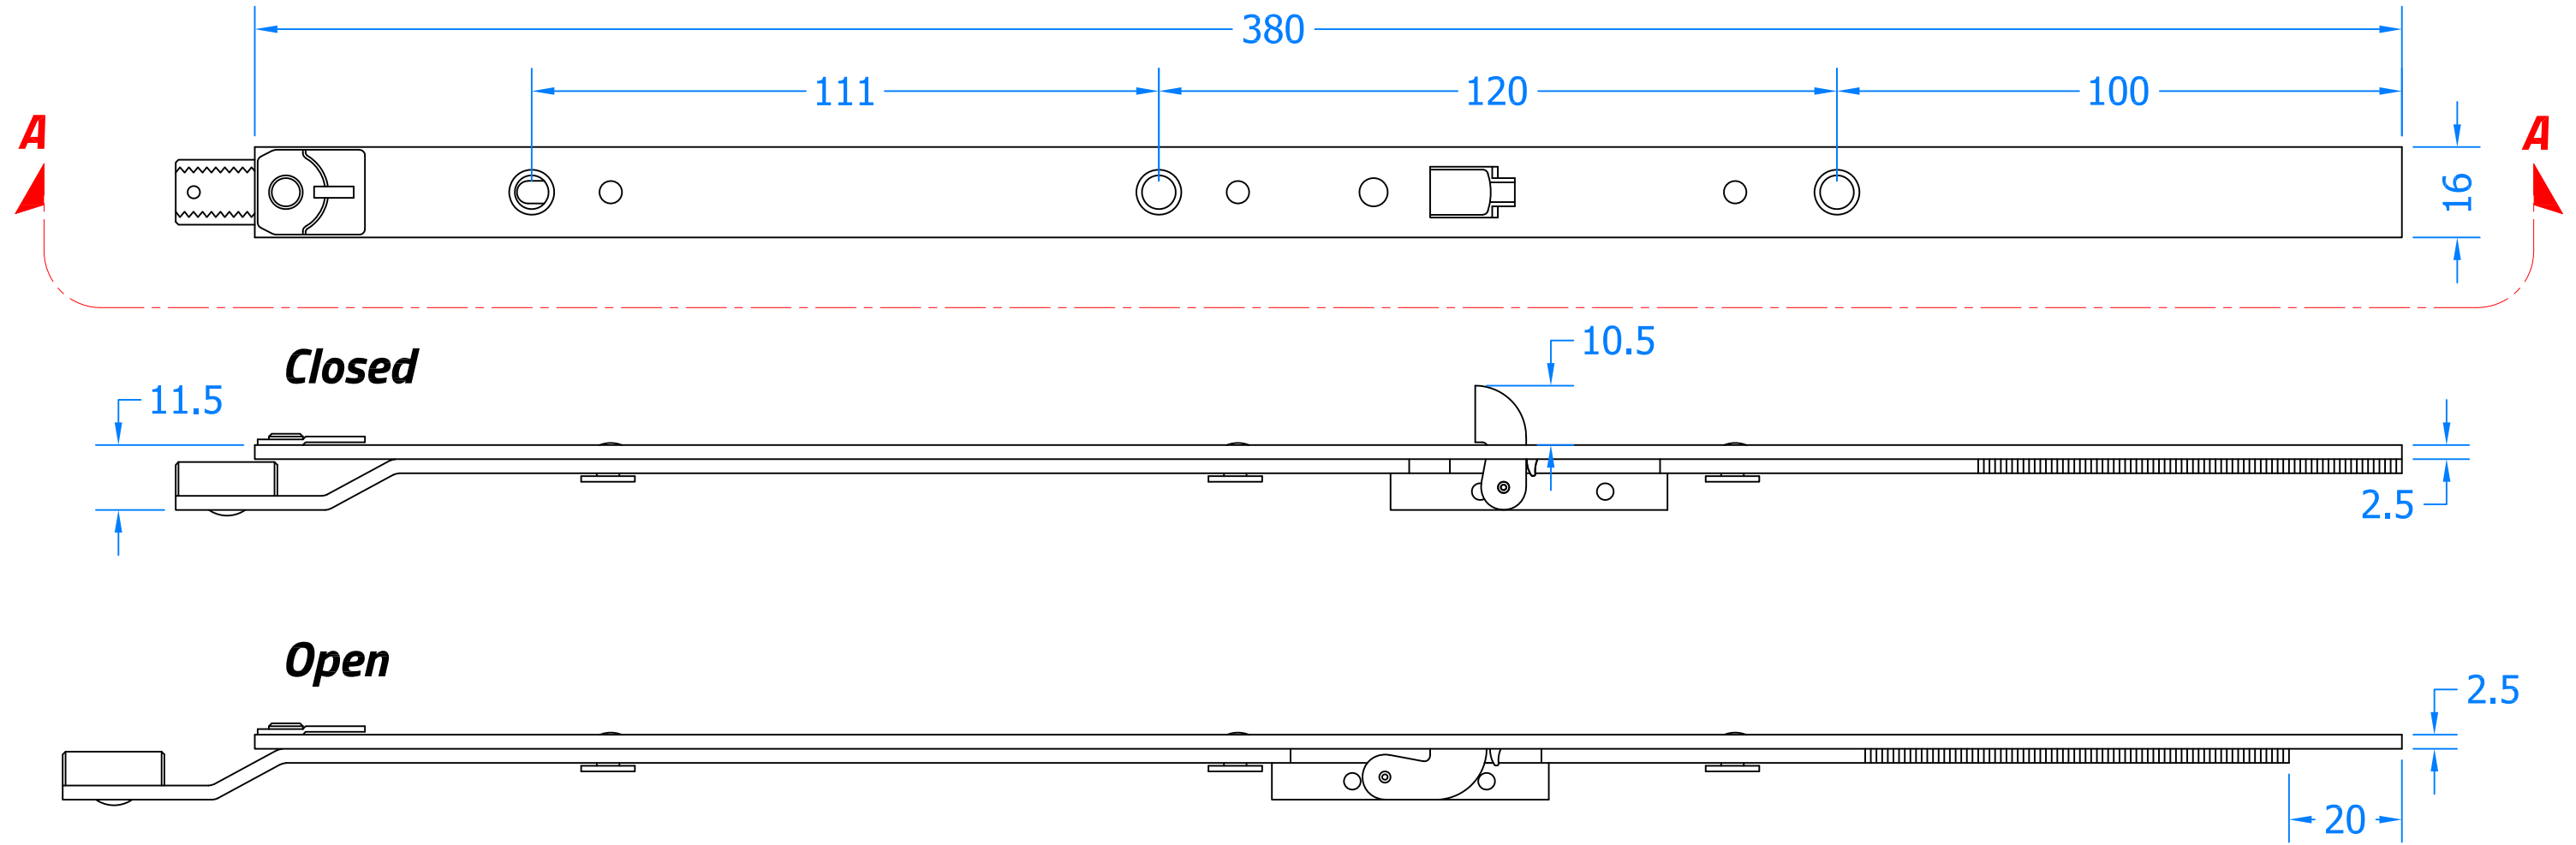

REVISION HISTORY

Revision	Description	Drawn	Date
A	Release	PW	05/02/19

FCE380-EAR-T-SV (Top Extension)

Innovating & Upgrading the Style, Performance & Longevity of External Doors & Windows Globally.

Coastal Specialist Ironmongery Ltd.
 Global House, Bojea Industrial Estate, Trethowel, St Austell, PL25 5RJ
 t | 01726 871725 - f | 01726 871731 - e | sales@coastal-group.com
 w | www.coastal-group.com

Drawing Title:
FCE380-EAR-T-SV | Tritus Shootbolt Top Extension with Sidebolts

Product Range:
Tritus Flush System

Additional Info: 380mm Bottom Extension Piece with Sidebolts

Date Drawn: 05/02/2019

Drawn By: Phil Walklett

Part Number: FCE380-EAR-T-SV

File Name: CG-FCE380-EAR-T-SV.dwg

Revision: A

Drawing Scale: Not to Scale

Sheet Number: 1 of 1

THIRD ANGLE PROJECTION

This drawing and specification are the property of Coastal, they are issued in strict confidence and shall not be reproduced, copied or used without written permission.