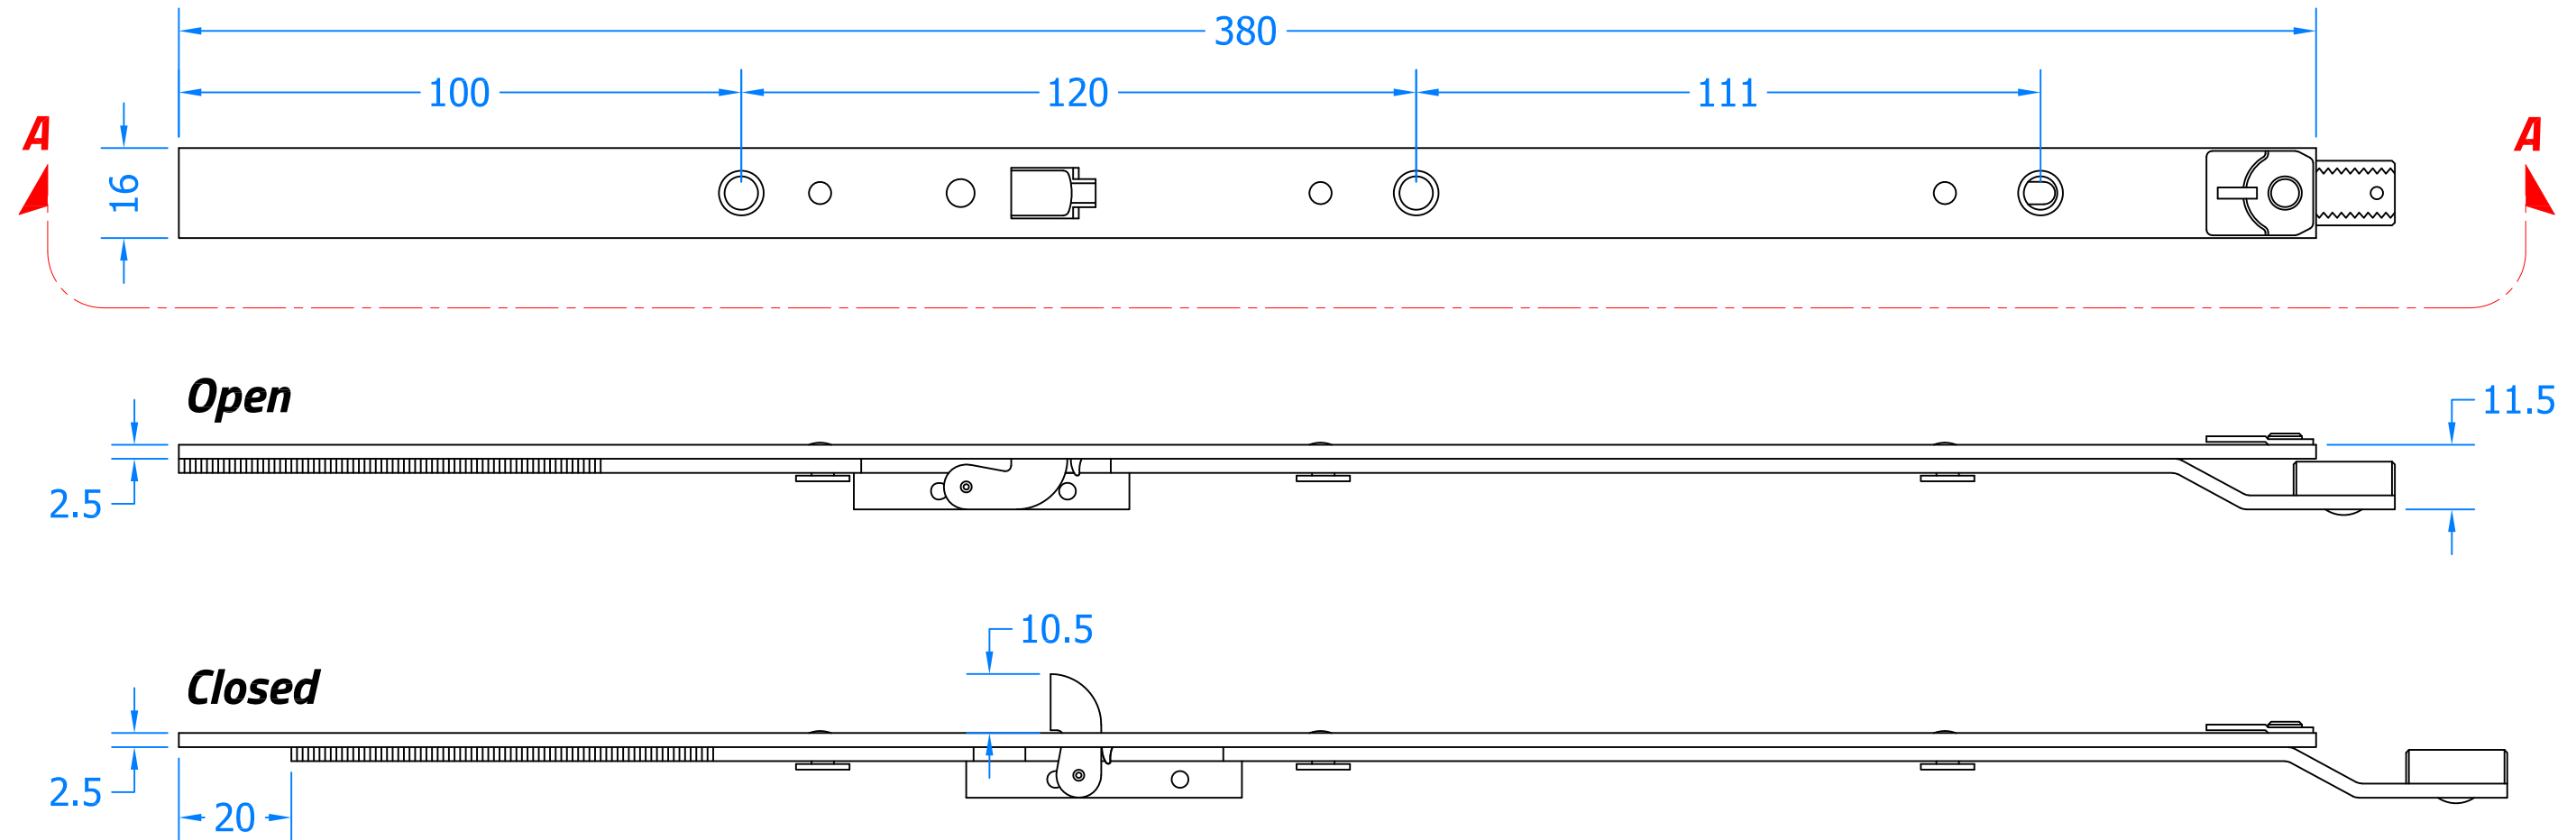

REVISION HISTORY

Revision	Description	Drawn	Date
A	Release	PW	05/02/19

FCE380-EAR-B-SV (Bottom Extension)

**Innovating & Upgrading the Style,
Performance & Longevity of
External Doors & Windows Globally.**

Product Range:
Tritus Flush System

Additional Info: 380mm Bottom Extension Piece
with Sidebolts

Date Drawn: 05/02/2019

Drawn By: Phil Walklett

Part Number: FCE380-EAR-B-SV

File Name: CG-FCE380-EAR-B-SV.dwg

Revision: A

Drawing Scale: Not to Scale

Sheet Number: 1 of 1

THIRD ANGLE PROJECTION  This drawing and specification are the property of Coastal, they are issued in strict confidence and shall not be reproduced, copied or used without written permission.