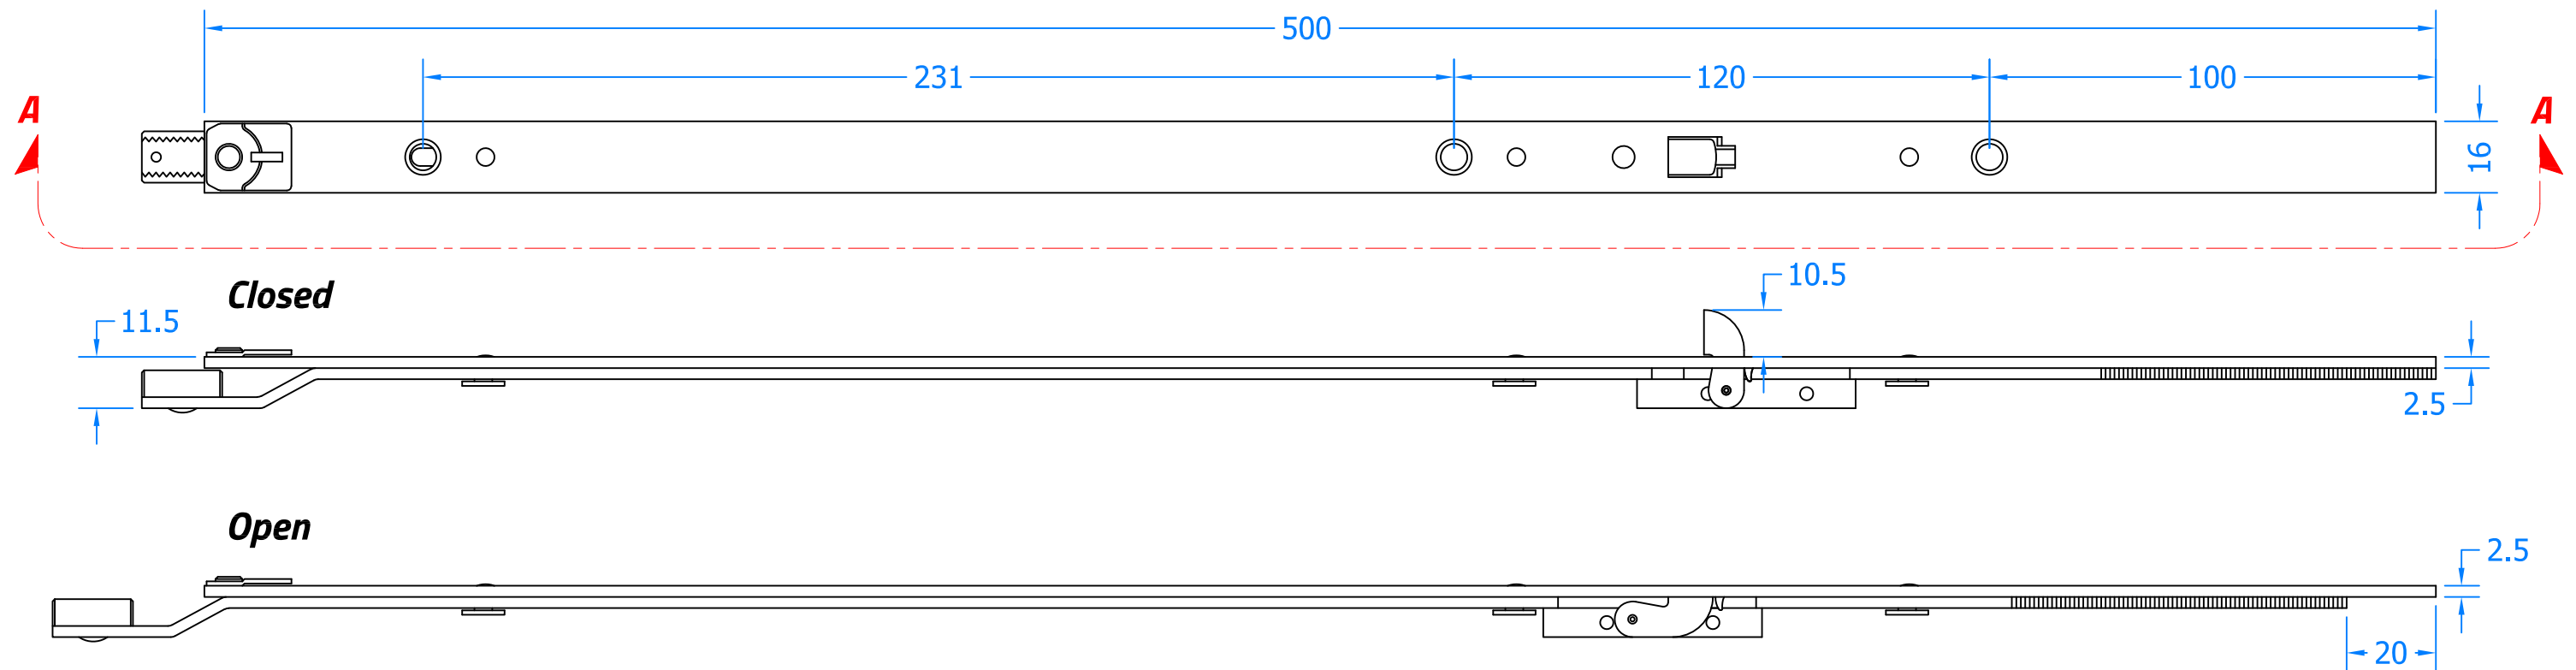

REVISION HISTORY

Revision	Description	Drawn	Date
A	Release	PW	05/02/19

FCE500-EAR-T-SV (Top Extension)

Innovating & Upgrading the Style, Performance & Longevity of External Doors & Windows Globally.

Coastal Specialist Ironmongery Ltd.

Product Range:
Tritus Flush System

Additional Info: 500mm Bottom Extension Piece with Sidebolts

Date Drawn: 05/02/2019

Drawn By: Phil Walklett

Part Number: FCE500-EAR-T-SV

File Name: CG-FCE500-EAR-T-SV.dwg

Revision: A

Drawing Scale: Not to Scale

Sheet Number: 1 of 1

THIRD ANGLE PROJECTION
 This drawing and specification are the property of Coastal, they are issued in strict confidence and shall not be reproduced, copied or used without written permission.