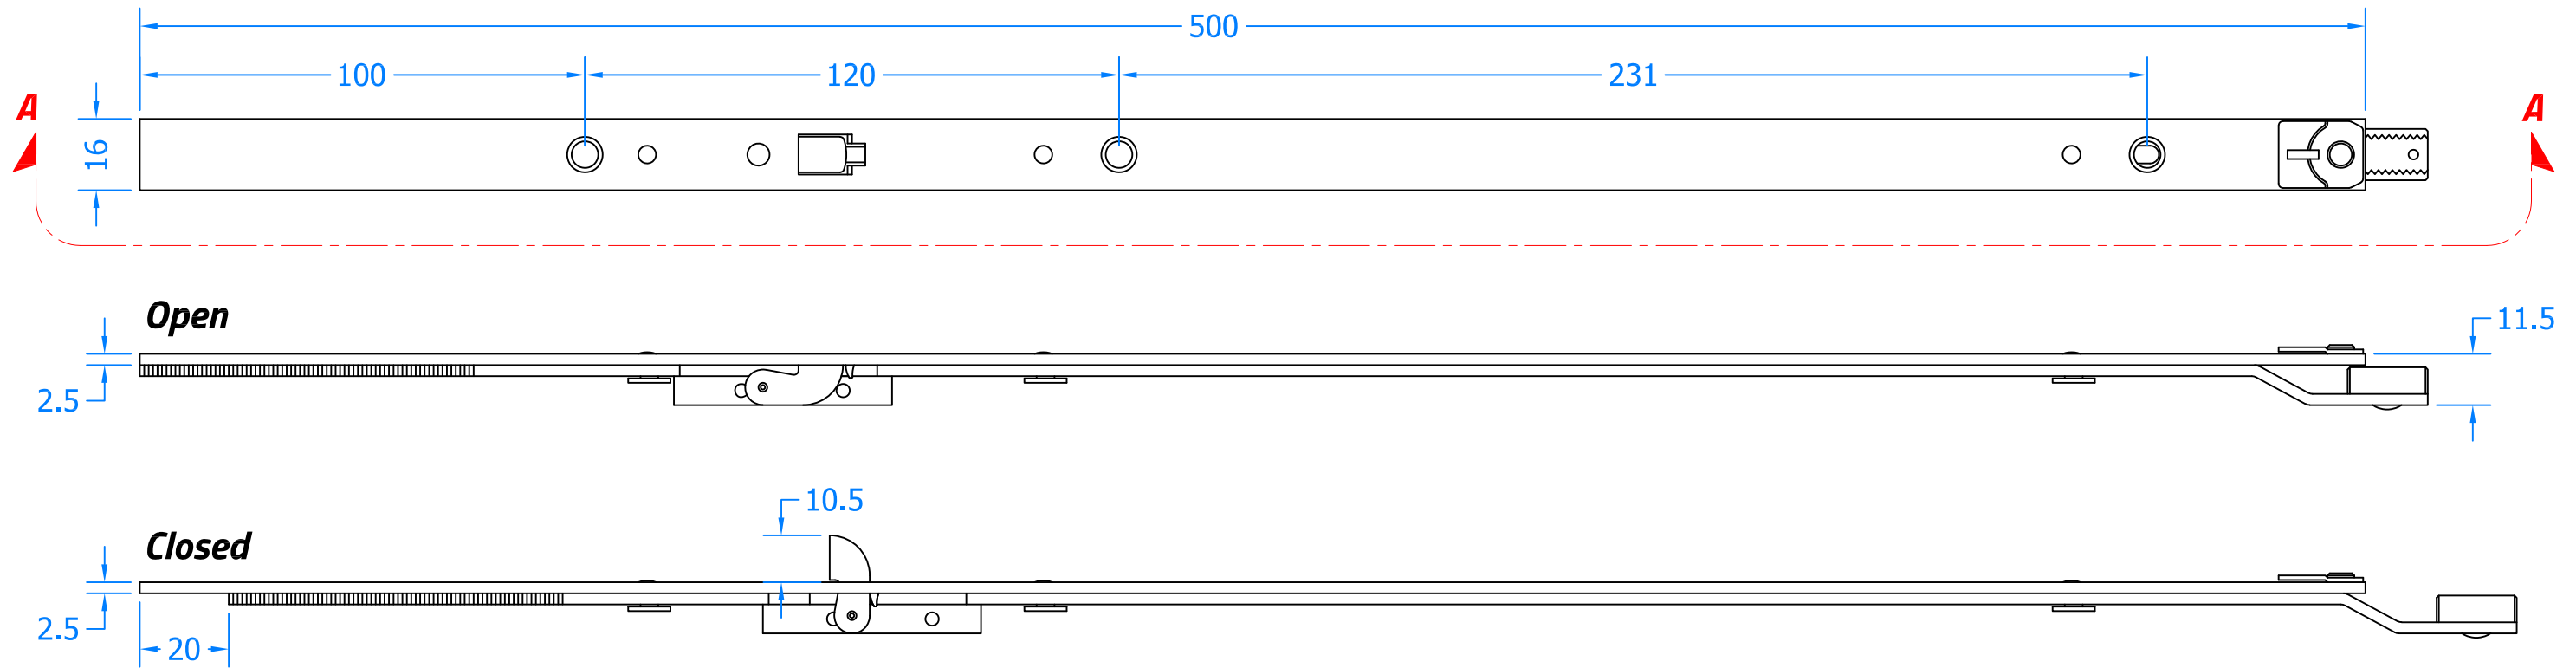

REVISION HISTORY			
Revision	Description	Drawn	Date
A	Release	PW	05/02/19

FCE500-EAR-B-SV (Bottom Extension)

Innovating & Upgrading the Style, Performance & Longevity of External Doors & Windows Globally.

Product Range:
Tritus Flush System

Additional Info: 500mm Bottom Extension Piece with Sidebolts

Date Drawn: 05/02/2019

Drawn By: Phil Walklett

Part Number: FCE500-EAR-B-SV

File Name: CG-FCE500-EAR-B-SV.dwg

Revision: A

Drawing Scale: Not to Scale

Sheet Number: 1 of 1

THIRD ANGLE PROJECTION  This drawing and specification are the property of Coastal, they are issued in strict confidence and shall not be reproduced, copied or used without written permission.