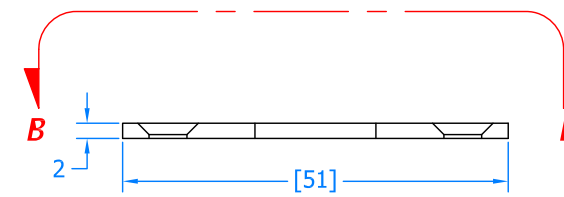

2 x PLATES

**Innovating & Upgrading the Style,
Performance & Longevity of
External Doors & Windows Globally.**

Coastal Specialist Ironmongery Ltd.

Global House, Bojea Industrial Estate, Trethowel, St Austell, PL25 5RJ
t | 01726 871725 - f | 01726 871731 - e | sales@coastal-group.com
w | www.coastal-group.com

Drawing Title:
**HB740
Security Dogbolt Set**

Product Range:
Door Hardware

Additional Info:

Date Drawn: 21/03/2017

Drawn By: Phil Walklett

Part Number: **HB740**

File Name: CG-HB740.dwg

Revision: **A**

Drawing Scale: 1:1@A3

Sheet Number: 1 of 1

THIRD ANGLE PROJECTION This drawing and specification are the property of Coastal, they are issued in strict confidence and shall not be reproduced, copied or used without written permission.