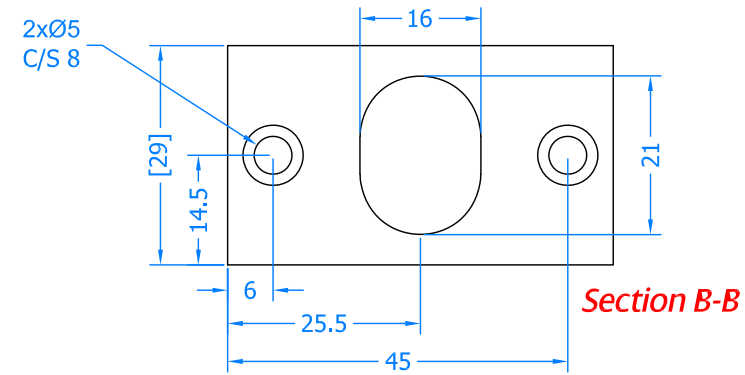

2 x PLATES

**Innovating & Upgrading the Style,
Performance & Longevity of
External Doors & Windows Globally.**

Coastal Specialist Ironmongery Ltd.

Global House, Bojea Industrial Estate, Trethowel, St Austell, PL25 5RJ
t | 01726 871725 - f | 01726 871731 - e | sales@coastal-group.com
w | www.coastal-group.com

Drawing Title:
**HB740
Security Dogbolt Set**

Product Range:
Door Hardware

Additional Info:

Date Drawn: 21/03/2017

Drawn By: Phil Walklett

Part Number: **HB740**

File Name: CG-HB740.dwg

Revision: **A**

Drawing Scale: 1:1@A3

Sheet Number: 1 of 1

THIRD ANGLE PROJECTION This drawing and specification are the property of Coastal, they are issued in strict confidence and shall not be reproduced, copied or used without written permission.