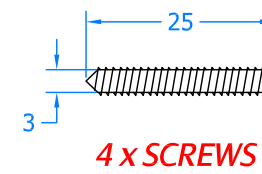

2 x PLATES

**Innovating & Upgrading the Style,
Performance & Longevity of
External Doors & Windows Globally.**

Coastal Specialist Ironmongery Ltd.

Global House, Bojea Industrial Estate, Trethowel, St Austell, PL25 5RJ
t | 01726 871725 - f | 01726 871731 - e | sales@coastal-group.com
w | www.coastal-group.com

Drawing Title:
**HB740
Security Dogbolt Set**

Product Range:
Door Hardware

Additional Info:

Date Drawn: 21/03/2017

Drawn By: Phil Walklett

Part Number: **HB740**

File Name: CG-HB740.dwg

Revision: **A**

Drawing Scale: 1:1@A3

Sheet Number: 1 of 1

THIRD ANGLE PROJECTION This drawing and specification are the property of Coastal, they are issued in strict confidence and shall not be reproduced, copied or used without written permission.