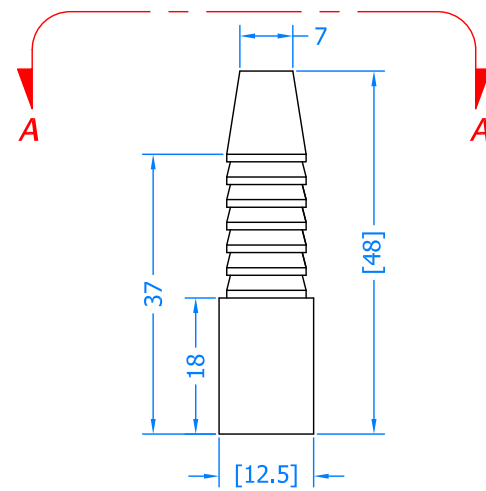

REVISION HISTORY

Revision	Description	Drawn	Date
A	Release	PW	21/03/17

2 x BOLTS

2 x PLATES

**Innovating & Upgrading the Style,
Performance & Longevity of
External Doors & Windows Globally.**

Coastal Specialist Ironmongery Ltd.

Product Range:
Door Hardware

Additional Info:

Date Drawn: 21/03/2017

Drawn By: Phil Walklett

Part Number: **HB740**

File Name: CG-HB740.dwg

Revision: **A**

Drawing Scale: 1:1@A3