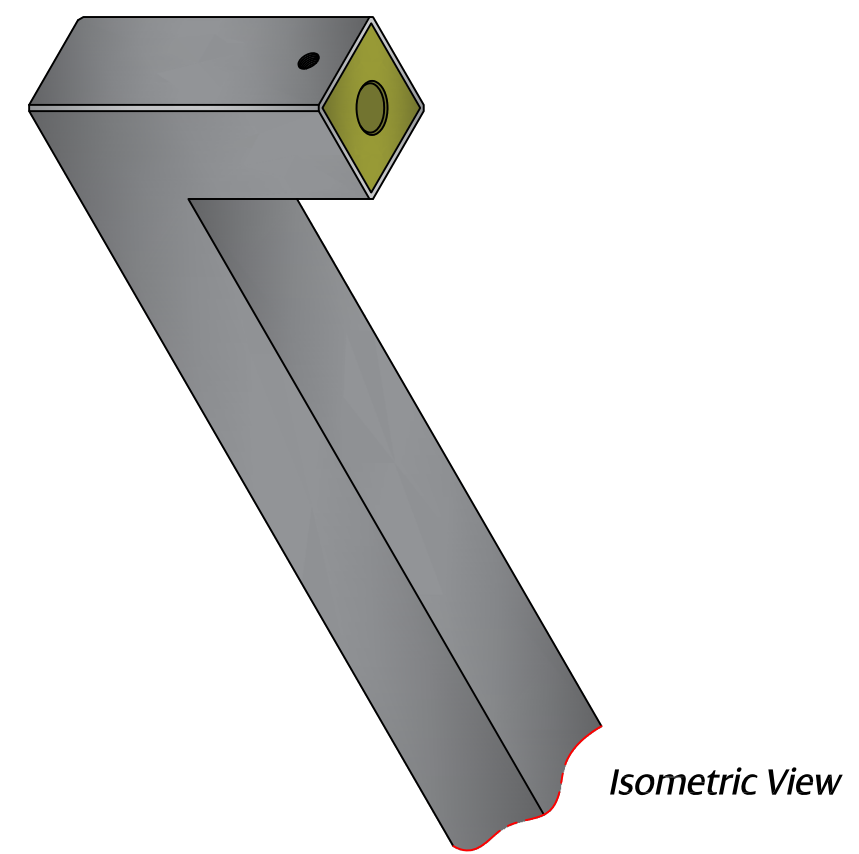

REVISION HISTORY

Revision	Description	DRFT	CHK	Date
A	Release	PW	BD	06/02/19

External Handle

External Handle

Part Number	Length (A)	Centre (B)
HAB4-1200-SF	1230mm	1200mm

blu Performance in Motion

Global House
Bojea Industrial Estate
Trehowel, St Austell
Cornwall, PL25 5RJ

t | 01726 871724
f | 01726 871731
sales@blu-performance.com
www.blu-performance.com

blu™ Performance

Drawing Title:
HAB4 - Square Mitre Pull Handle Secret Fixing Method

Product Range:
Stainless Steel Pull Handles

Additional Info:

Date Drawn: 06/02/2019
Drawn By: Phil Walklett
Part Number: HAB4-(SIZE)-SF-SSS
File Name: BP-HAB4-SF-SSS.dwg
Revision: A
Drawing Scale: Not to Scale
Sheet Number: 1 of 1

THIRD ANGLE PROJECTION