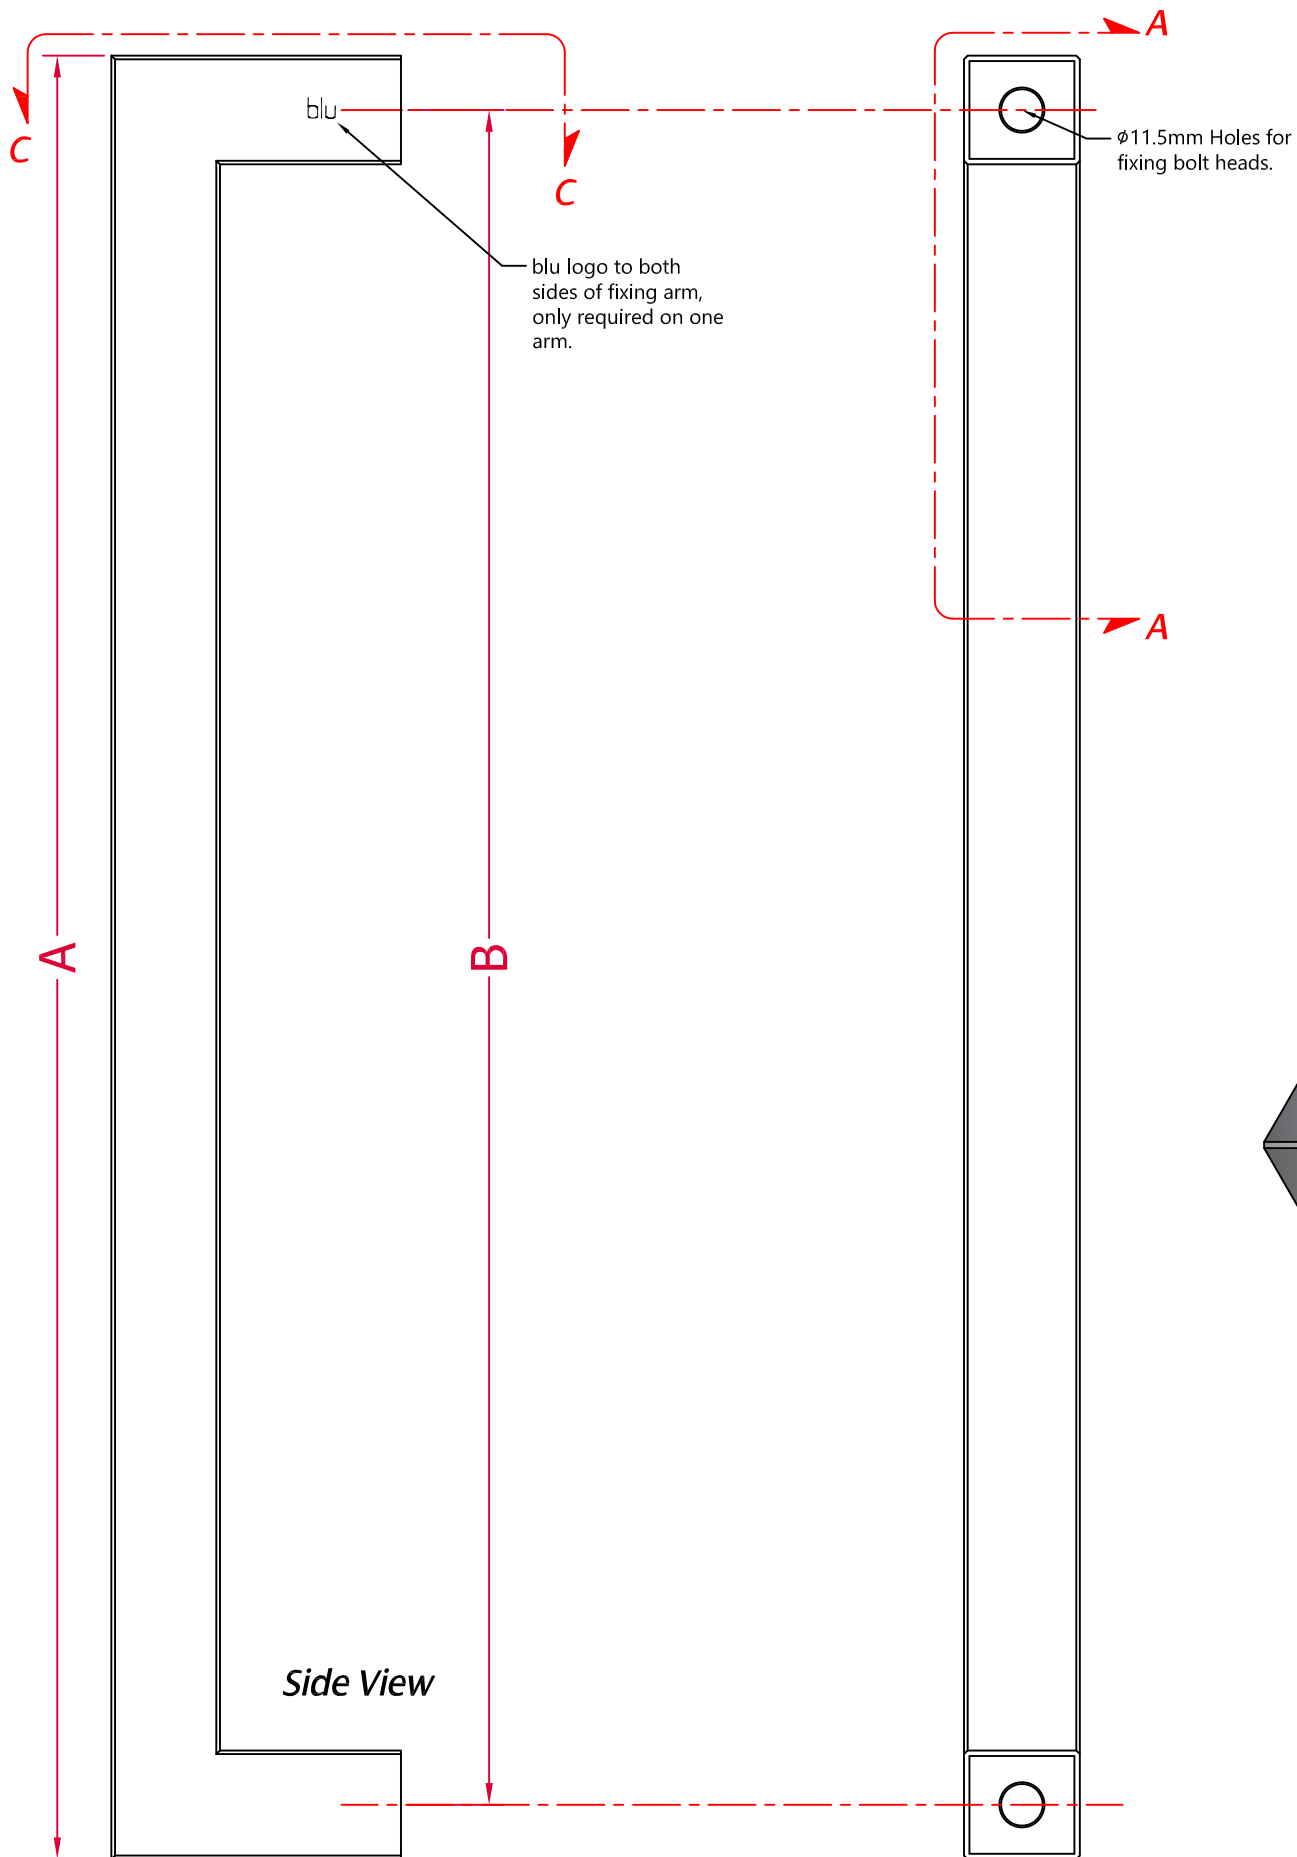

REVISION HISTORY

Revision	Description	DRFT	CHK	Date
A	Release	PW	BD	06/02/19

External Handle

External Handle

Part Number	Length (A)	Centre (B)
HAB4-1200-SF	1230mm	1200mm

blu Performance in Motion

Global House
Bojea Industrial Estate
Trehowel, St Austell
Cornwall, PL25 5RJ

t | 01726 871724
f | 01726 871731
sales@blu-performance.com
www.blu-performance.com

blu™ Performance

Drawing Title:
HAB4 - Square Mitre Pull Handle Secret Fixing Method

Product Range:
Stainless Steel Pull Handles

Additional Info:

Date Drawn: 06/02/2019
Drawn By: Phil Walklett
Part Number: HAB4-(SIZE)-SF-SSS
File Name: BP-HAB4-SF-SSS.dwg
Revision: A
Drawing Scale: Not to Scale
Sheet Number: 1 of 1

THIRD ANGLE PROJECTION