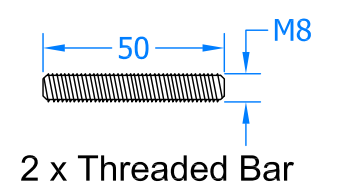

REVISION HISTORY

Revision	Description	DRFT	CHK	Date
A	Release	PW	BD	06/02/19

External Handle

External Handle

Part Number	Length (A)	Centre (B)
HAB4-1200-SF	1230mm	1200mm

blu Performance in Motion

Global House
Bojea Industrial Estate
Trehowel, St Austell
Cornwall, PL25 5RJ

t | 01726 871724
f | 01726 871731
sales@blu-performance.com
www.blu-performance.com

blu™ Performance

Drawing Title:
HAB4 - Square Mitre Pull Handle Secret Fixing Method

Product Range:
Stainless Steel Pull Handles

Additional Info:

Date Drawn: 06/02/2019
Drawn By: Phil Walklett
Part Number: HAB4-(SIZE)-SF-SSS
File Name: BP-HAB4-SF-SSS.dwg
Revision: A
Drawing Scale: Not to Scale
Sheet Number: 1 of 1

THIRD ANGLE PROJECTION