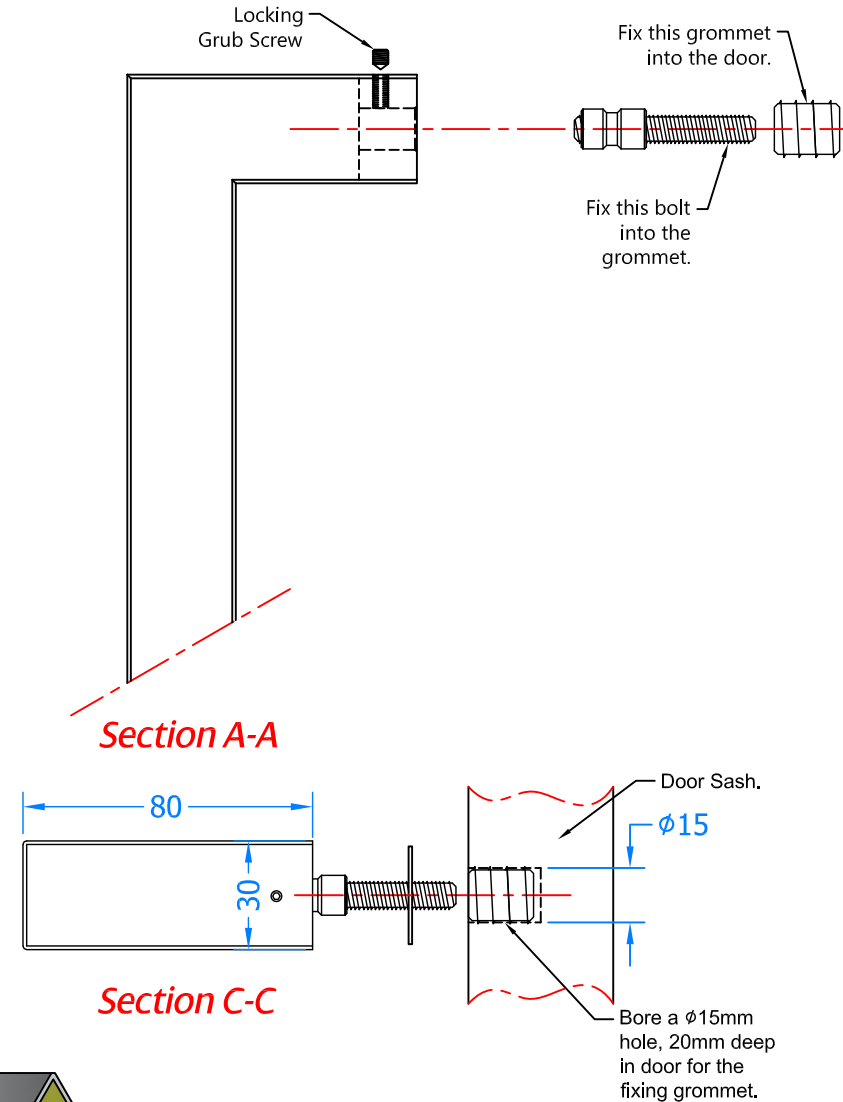

REVISION HISTORY

Revision	Description	DRFT	CHK	Date
A	Release	PW	BD	06/02/19

External Handle

External Handle

Part Number	Length (A)	Centre (B)
HAB4-1200-SF	1230mm	1200mm

blu Performance in Motion

Global House
Bojea Industrial Estate
Trehowel, St Austell
Cornwall, PL25 5RJ

t | 01726 871724
f | 01726 871731
sales@blu-performance.com
www.blu-performance.com

blu™ Performance

Drawing Title:
HAB4 - Square Mitre Pull Handle Secret Fixing Method

Product Range:
Stainless Steel Pull Handles

Additional Info:

Date Drawn: 06/02/2019
Drawn By: Phil Walklett
Part Number: HAB4-(SIZE)-SF-SSS
File Name: BP-HAB4-SF-SSS.dwg
Revision: A
Drawing Scale: Not to Scale
Sheet Number: 1 of 1

THIRD ANGLE PROJECTION