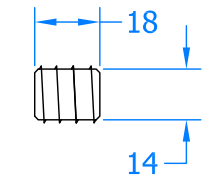

REVISION HISTORY

Revision	Description	DRFT	CHK	Date
A	Release	PW	BD	06/02/19

External Handle

External Handle

Part Number	Length (A)	Centre (B)
HAB4-1200-SF	1230mm	1200mm

blu Performance in Motion

Global House
Bojea Industrial Estate
Trehowel, St Austell
Cornwall, PL25 5RJ

t | 01726 871724
f | 01726 871731
sales@blu-performance.com
www.blu-performance.com

blu™ Performance

Drawing Title:
HAB4 - Square Mitre Pull Handle Secret Fixing Method

Product Range:
Stainless Steel Pull Handles

Additional Info:

Date Drawn: 06/02/2019
Drawn By: Phil Walklett
Part Number: HAB4-(SIZE)-SF-SSS
File Name: BP-HAB4-SF-SSS.dwg
Revision: A
Drawing Scale: Not to Scale
Sheet Number: 1 of 1

THIRD ANGLE PROJECTION